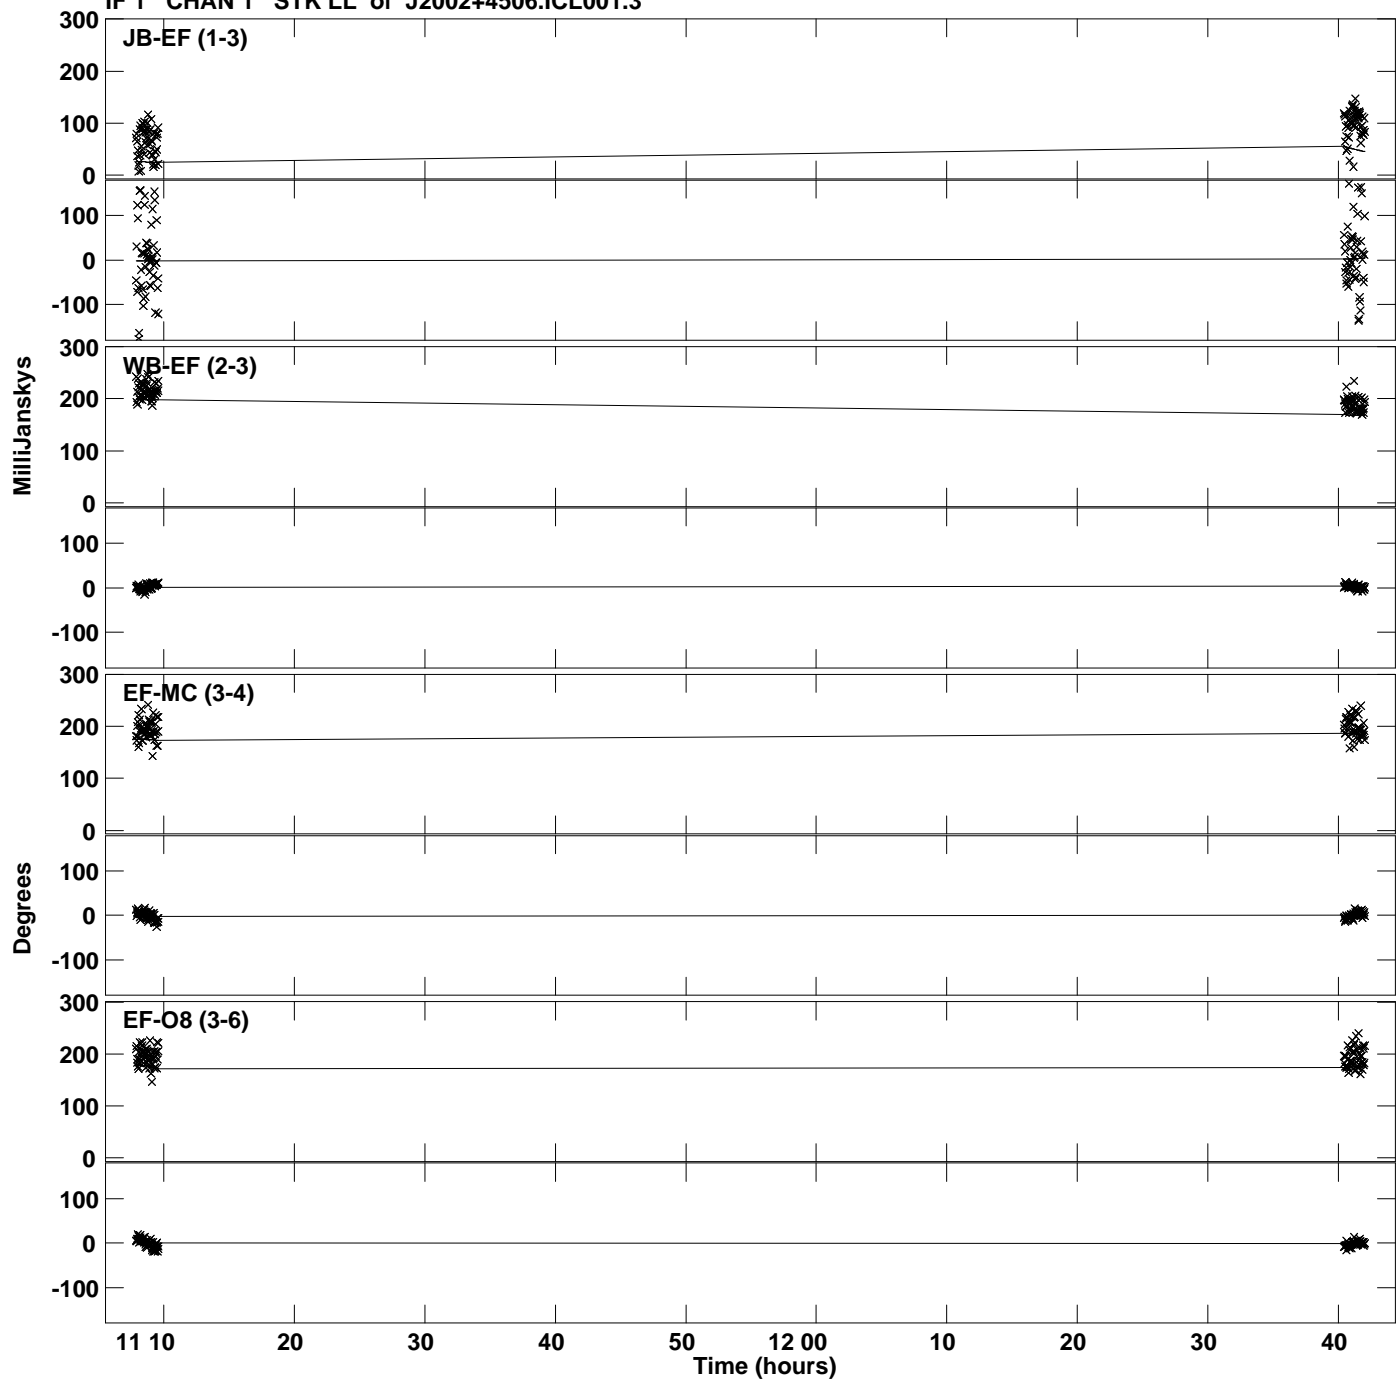

Plot file version 1 created 25-MAR-2020 20:28:11  
Amplitude andPhase vs Time for J2002+4506.MULTI.1 CL # 3  
IF 1 CHAN 1 STK LL of J2002+4506.ICL001.3

PLot file version 2 created 25-MAR-2020 20:28:11  
Amplitude andPhase vs Time for J2002+4506.MULTI.1 CL # 3  
IF 1 CHAN 1 STK LL of J2002+4506.ICL001.3

Plot file version 3 created 25-MAR-2020 20:28:11  
Amplitude and Phase vs Time for J2002+4506.MULTI.1 CL # 3  
IF 1 CHAN 1 STK RR of J2002+4506.ICL001.3

PLot file version 4 created 25-MAR-2020 20:28:11  
Amplitude andPhase vs Time for J2002+4506.MULTI.1 CL # 3  
IF 1 CHAN 1 STK RR of J2002+4506.ICL001.3