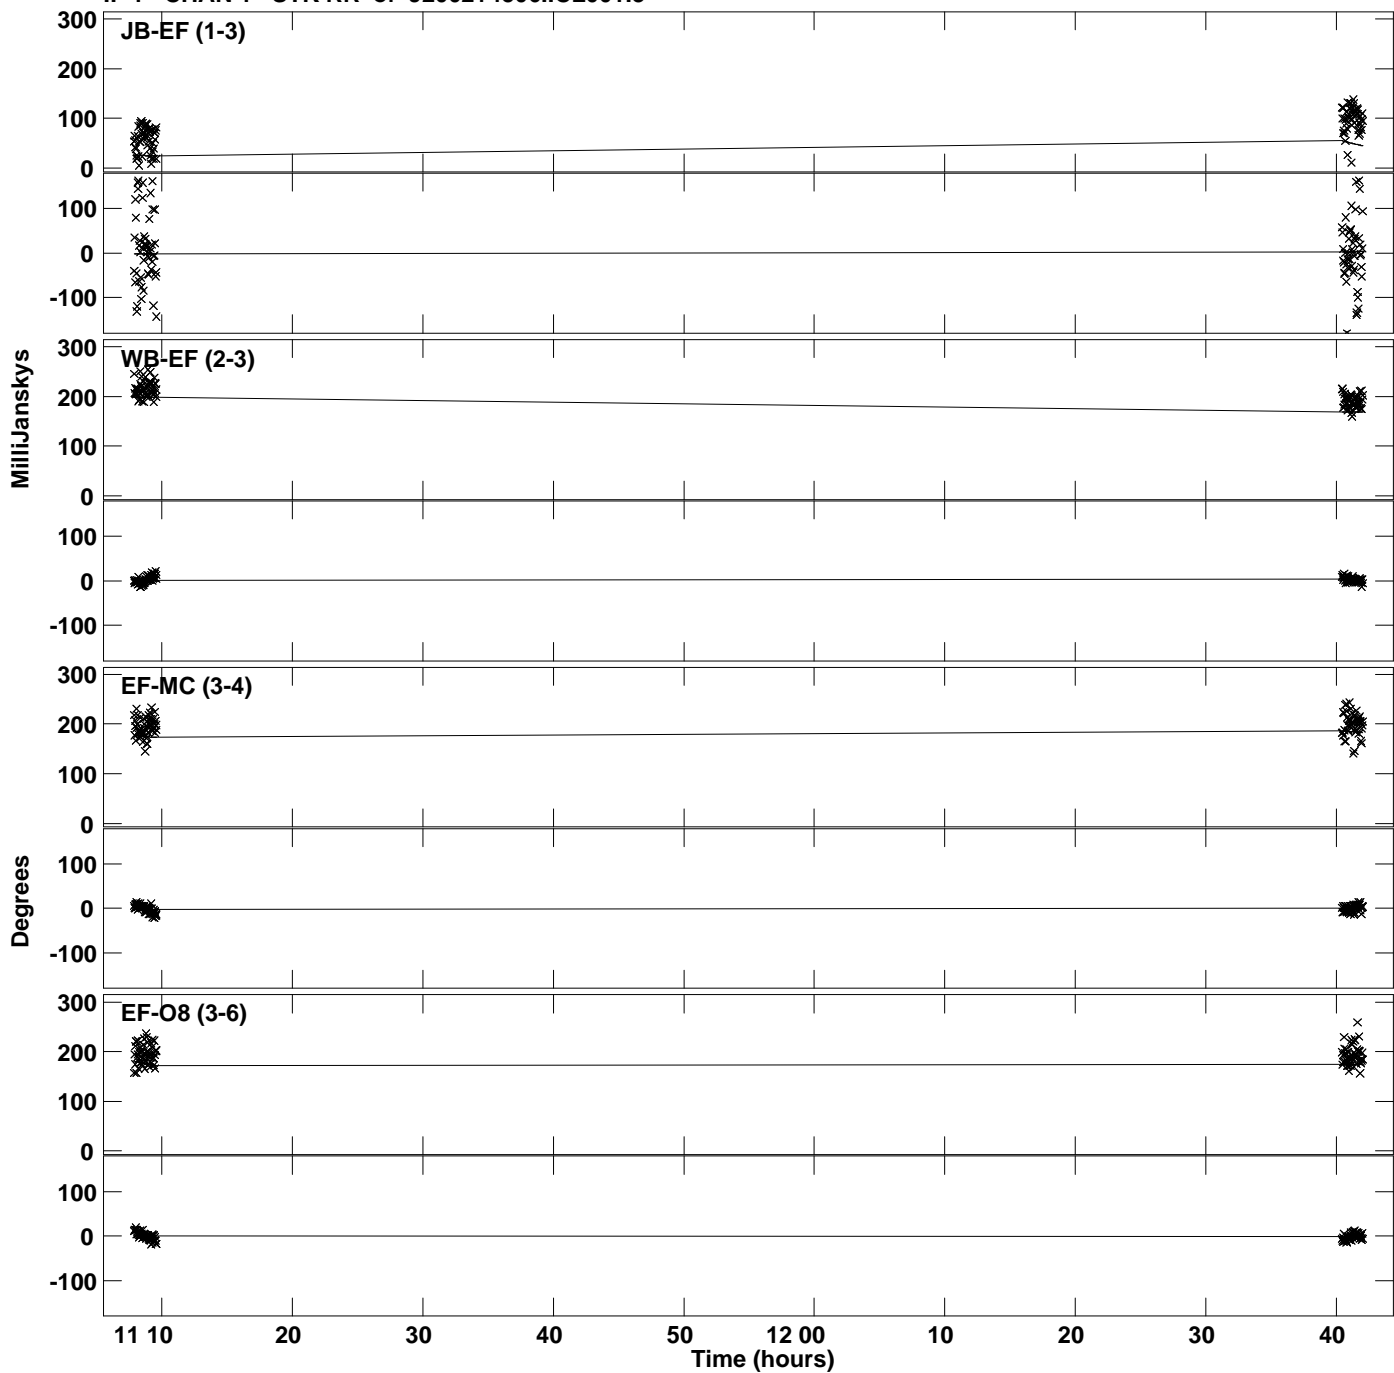

Plot file version 1 created 25-MAR-2020 20:28:11  
Amplitude andPhase vs Time for J2002+4506.MULTI.1 CL # 3  
IF 1 CHAN 1 STK LL of J2002+4506.ICL001.3

PLot file version 2 created 25-MAR-2020 20:28:11  
Amplitude andPhase vs Time for J2002+4506.MULTI.1 CL # 3  
IF 1 CHAN 1 STK LL of J2002+4506.ICL001.3

Plot file version 3 created 25-MAR-2020 20:28:11  
Amplitude and Phase vs Time for J2002+4506.MULTI.1 CL # 3  
IF 1 CHAN 1 STK RR of J2002+4506.ICL001.3

PLot file version 4 created 25-MAR-2020 20:28:11  
Amplitude andPhase vs Time for J2002+4506.MULTI.1 CL # 3  
IF 1 CHAN 1 STK RR of J2002+4506.ICL001.3