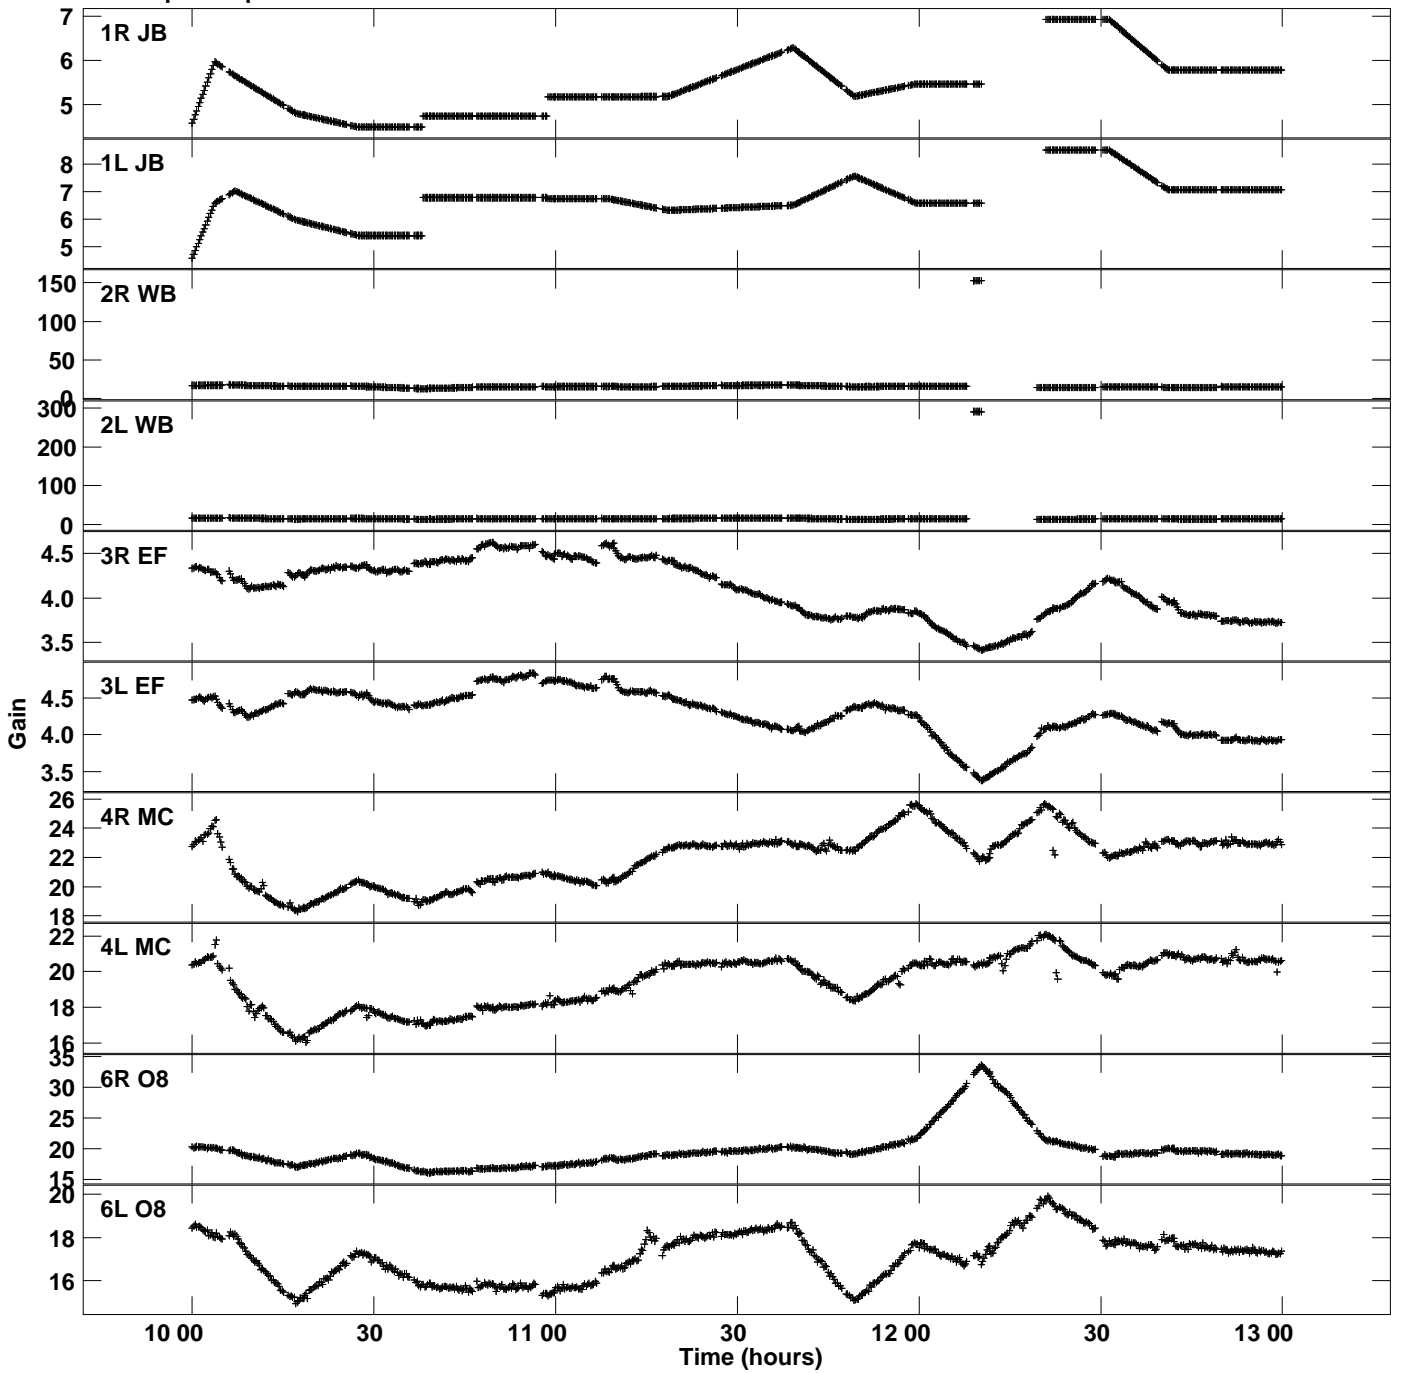

Plot file version 1 created 25-MAR-2020 20:28:16
Gain amp vs UTC time for RSG12_1.TMP.1
CL 4 Rpol & Lpol IF 1

Plot file version 2 created 25-MAR-2020 20:28:16
Gain amp vs UTC time for RSG12_1.TMP.1
CL 4 Rpol & Lpol IF 1