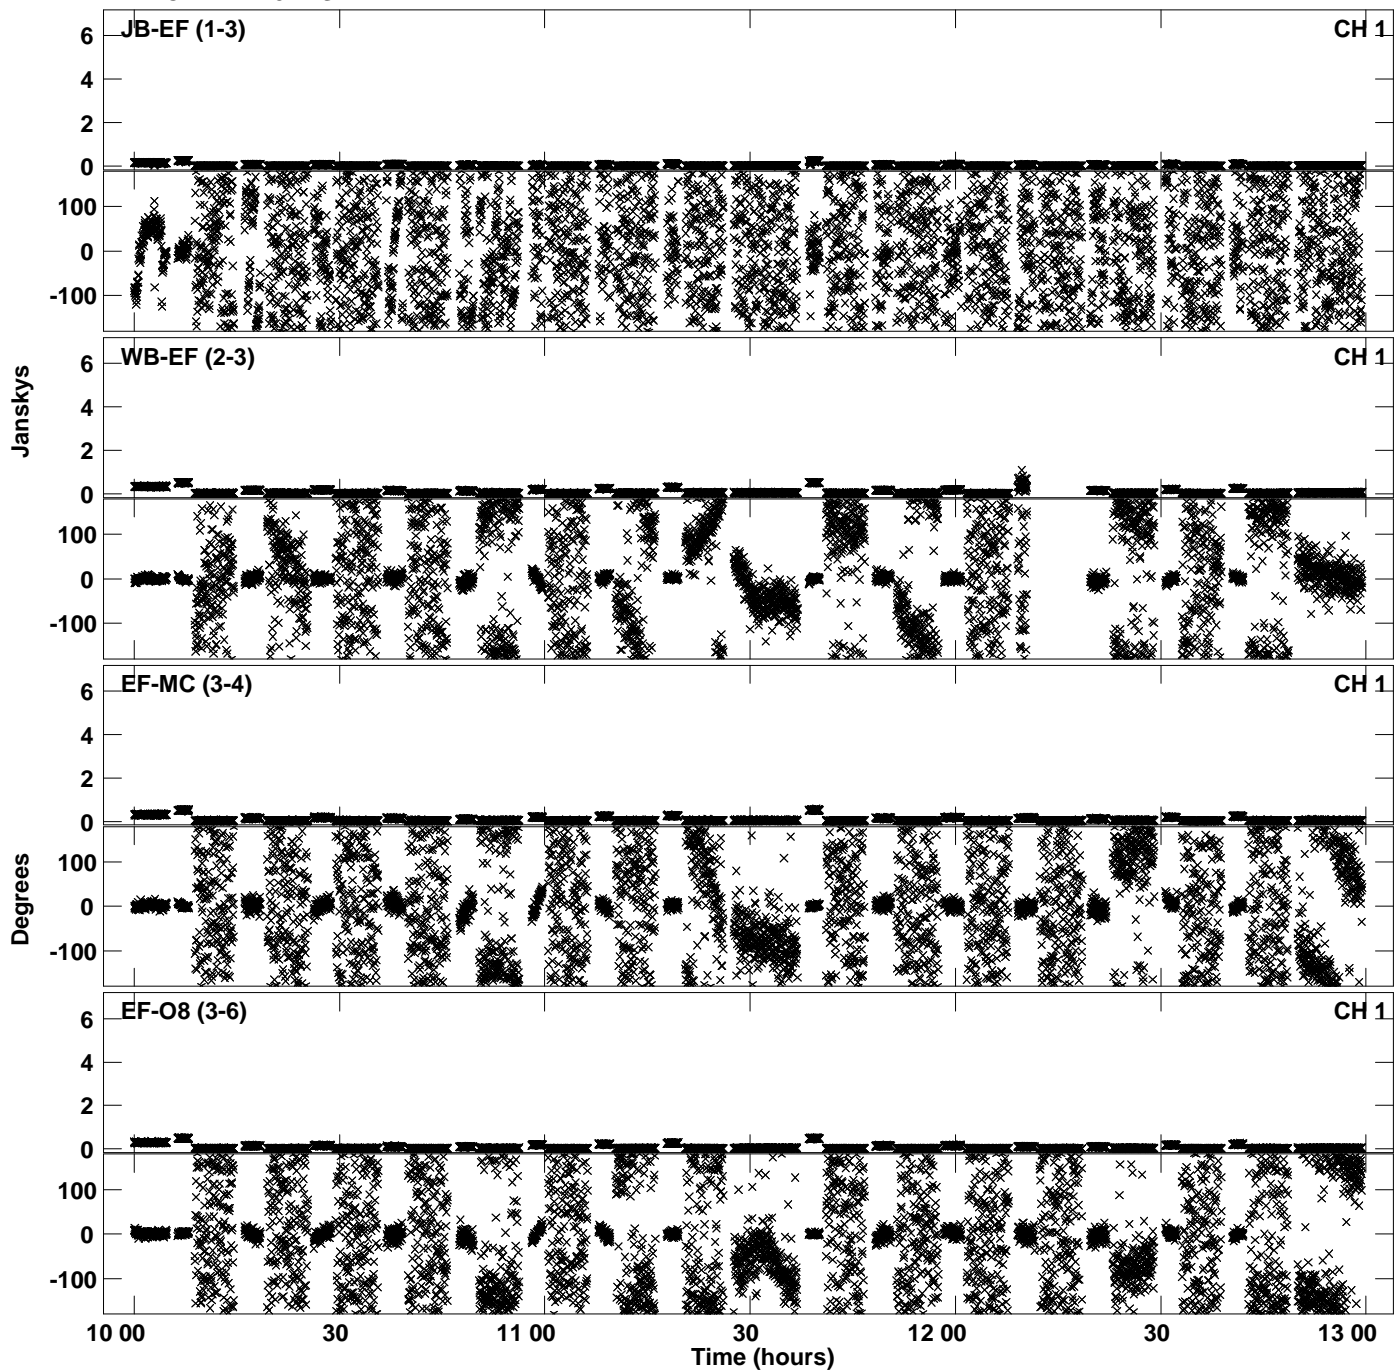

Plot file version 1 created 25-MAR-2020 20:26:57  
Amplitude and Phase vs Time for RSG12 1.UVDATA.1 Vect aver. CL # 3  
IF 1 CHAN 1 - 32 STK LL

Plot file version 2 created 25-MAR-2020 20:26:57  
Amplitude andPhase vs Time for RSG12 1.UVDATA.1 Vect aver. CL # 3  
IF 1 CHAN 1 - 32 STK LL

Plot file version 3 created 25-MAR-2020 20:27:00  
Amplitude andPhase vs Time for RSG12 1.UVDATA.1 Vect aver. CL # 3  
IF 1 CHAN 1 - 32 STK RR

Plot file version 4 created 25-MAR-2020 20:27:00  
Amplitude and Phase vs Time for RSG12 1.UVDATA.1 Vect aver. CL # 3  
IF 1 CHAN 1 - 32 STK RR