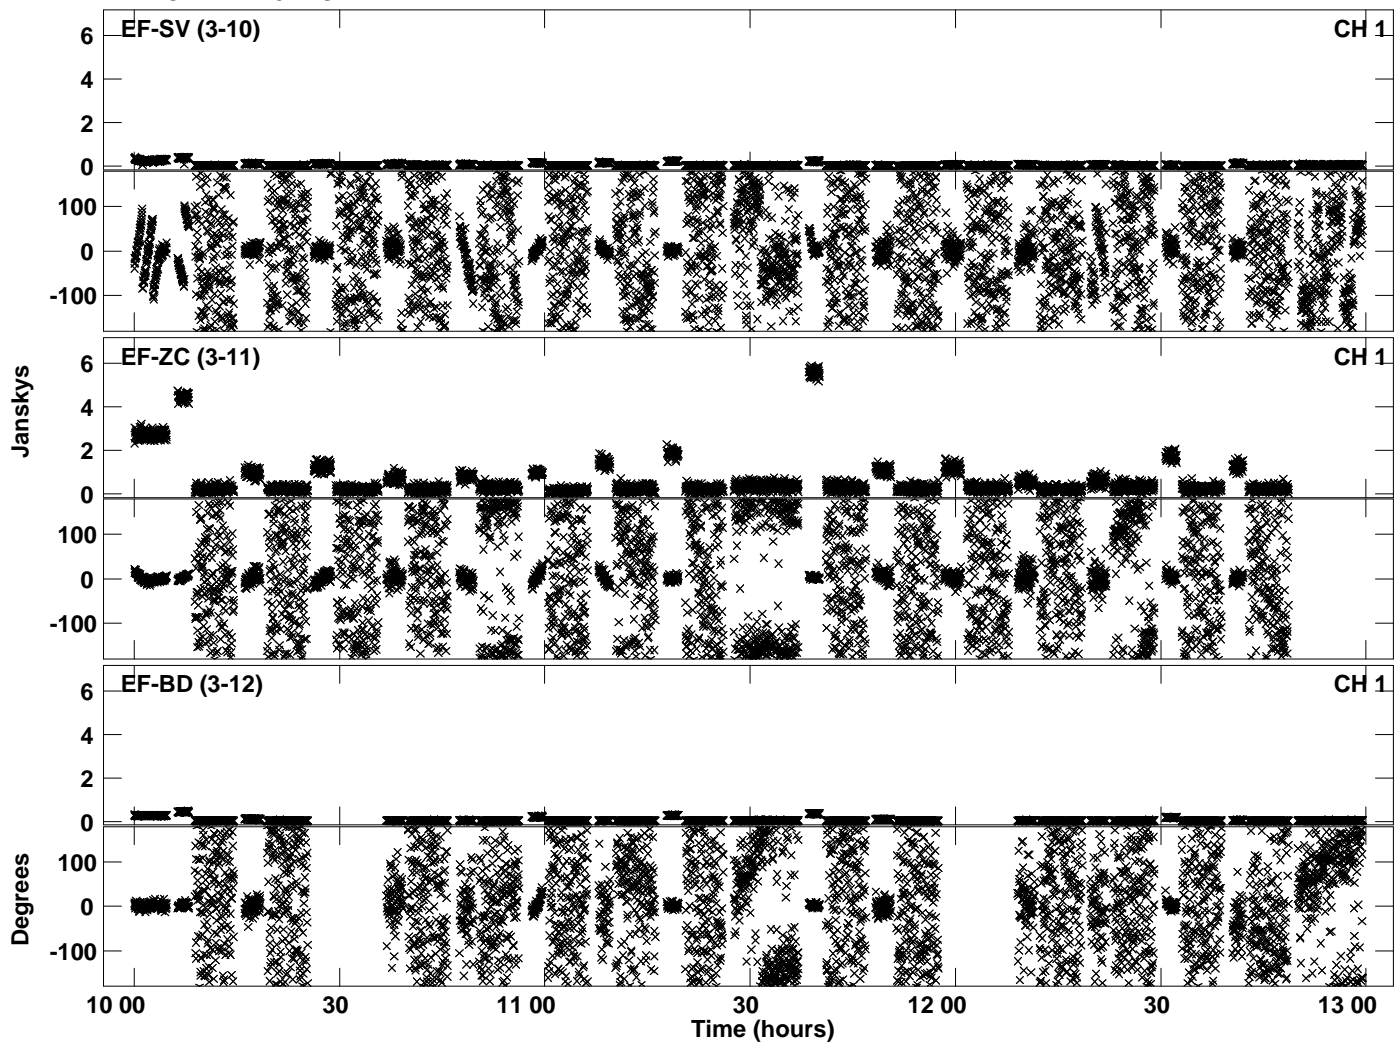

Plot file version 1 created 25-MAR-2020 20:26:57  
Amplitude and Phase vs Time for RSG12 1.UVDATA.1 Vect aver. CL # 3  
IF 1 CHAN 1 - 32 STK LL

Plot file version 2 created 25-MAR-2020 20:26:57  
Amplitude andPhase vs Time for RSG12 1.UVDATA.1 Vect aver. CL # 3  
IF 1 CHAN 1 - 32 STK LL

Plot file version 3 created 25-MAR-2020 20:27:00  
Amplitude andPhase vs Time for RSG12 1.UVDATA.1 Vect aver. CL # 3  
IF 1 CHAN 1 - 32 STK RR

Plot file version 4 created 25-MAR-2020 20:27:00  
Amplitude and Phase vs Time for RSG12 1.UVDATA.1 Vect aver. CL # 3  
IF 1 CHAN 1 - 32 STK RR