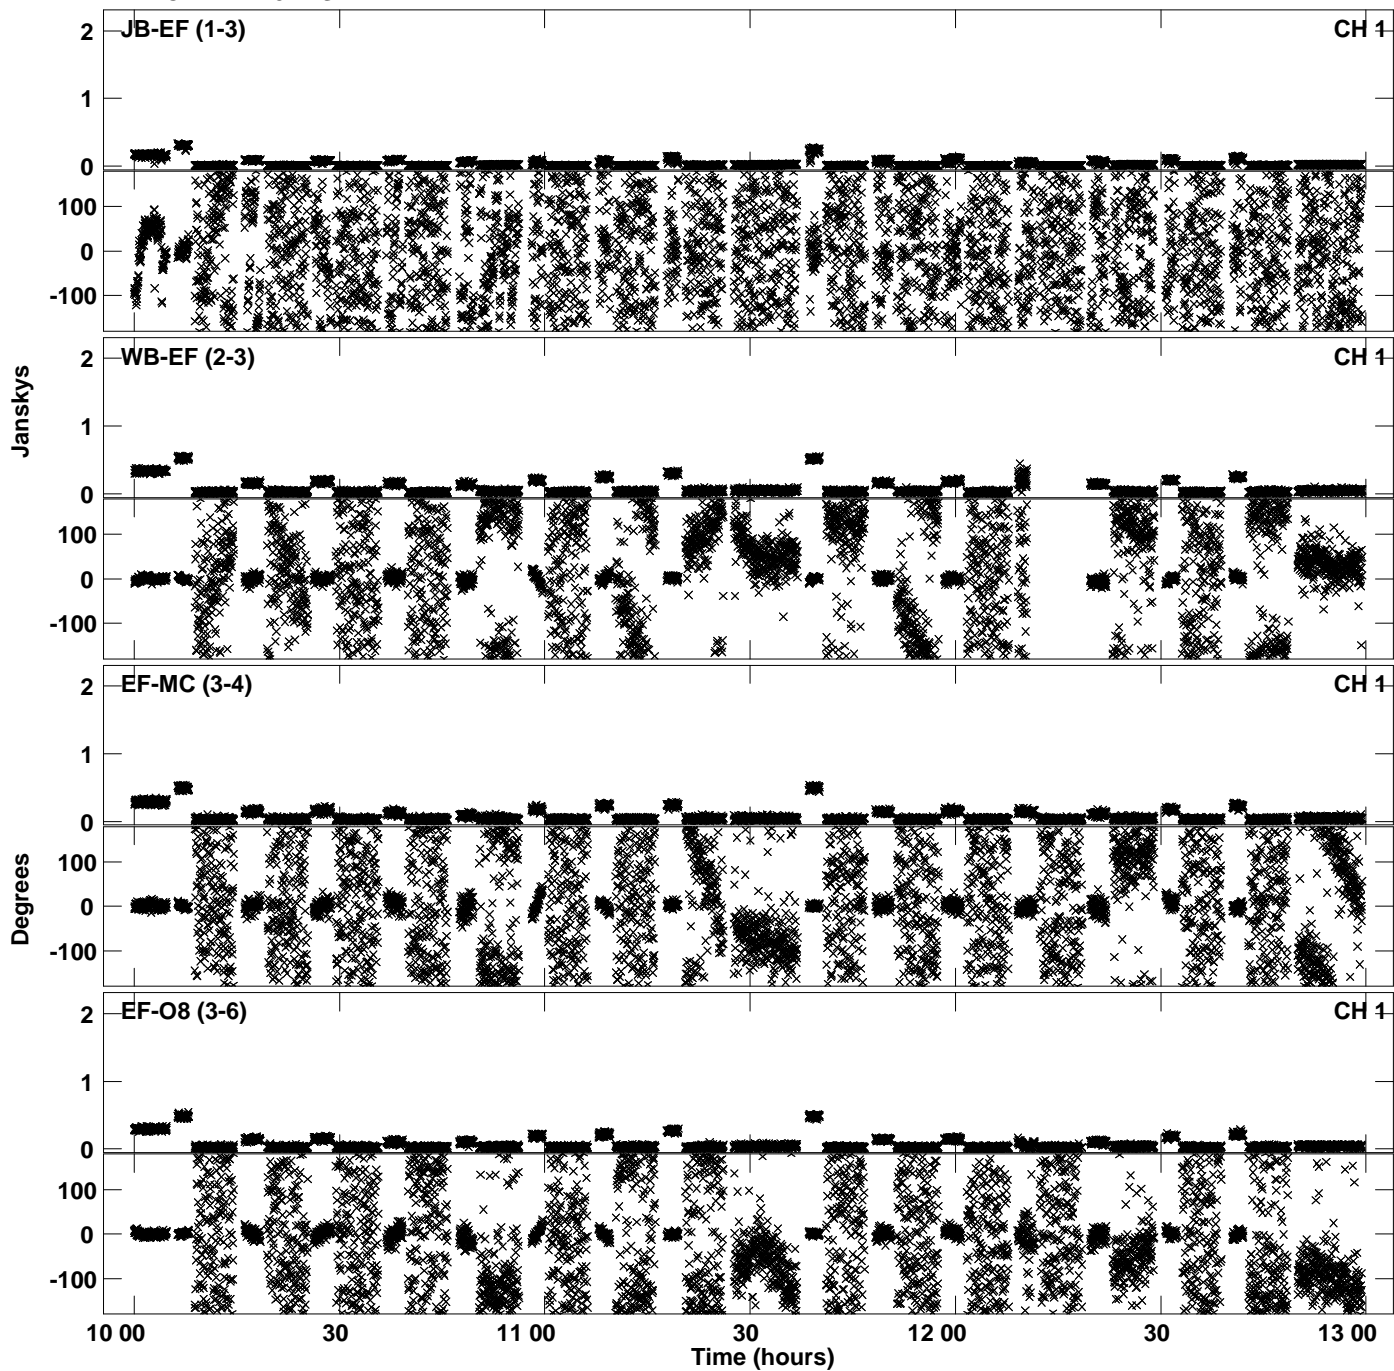

Plot file version 1 created 25-MAR-2020 20:26:57  
Amplitude and Phase vs Time for RSG12 1.UVDATA.1 Vect aver. CL # 3  
IF 1 CHAN 1 - 32 STK LL

Plot file version 2 created 25-MAR-2020 20:26:57  
Amplitude andPhase vs Time for RSG12 1.UVDATA.1 Vect aver. CL # 3  
IF 1 CHAN 1 - 32 STK LL

Plot file version 3 created 25-MAR-2020 20:27:00  
Amplitude andPhase vs Time for RSG12 1.UVDATA.1 Vect aver. CL # 3  
IF 1 CHAN 1 - 32 STK RR

Plot file version 4 created 25-MAR-2020 20:27:00  
Amplitude and Phase vs Time for RSG12 1.UVDATA.1 Vect aver. CL # 3  
IF 1 CHAN 1 - 32 STK RR