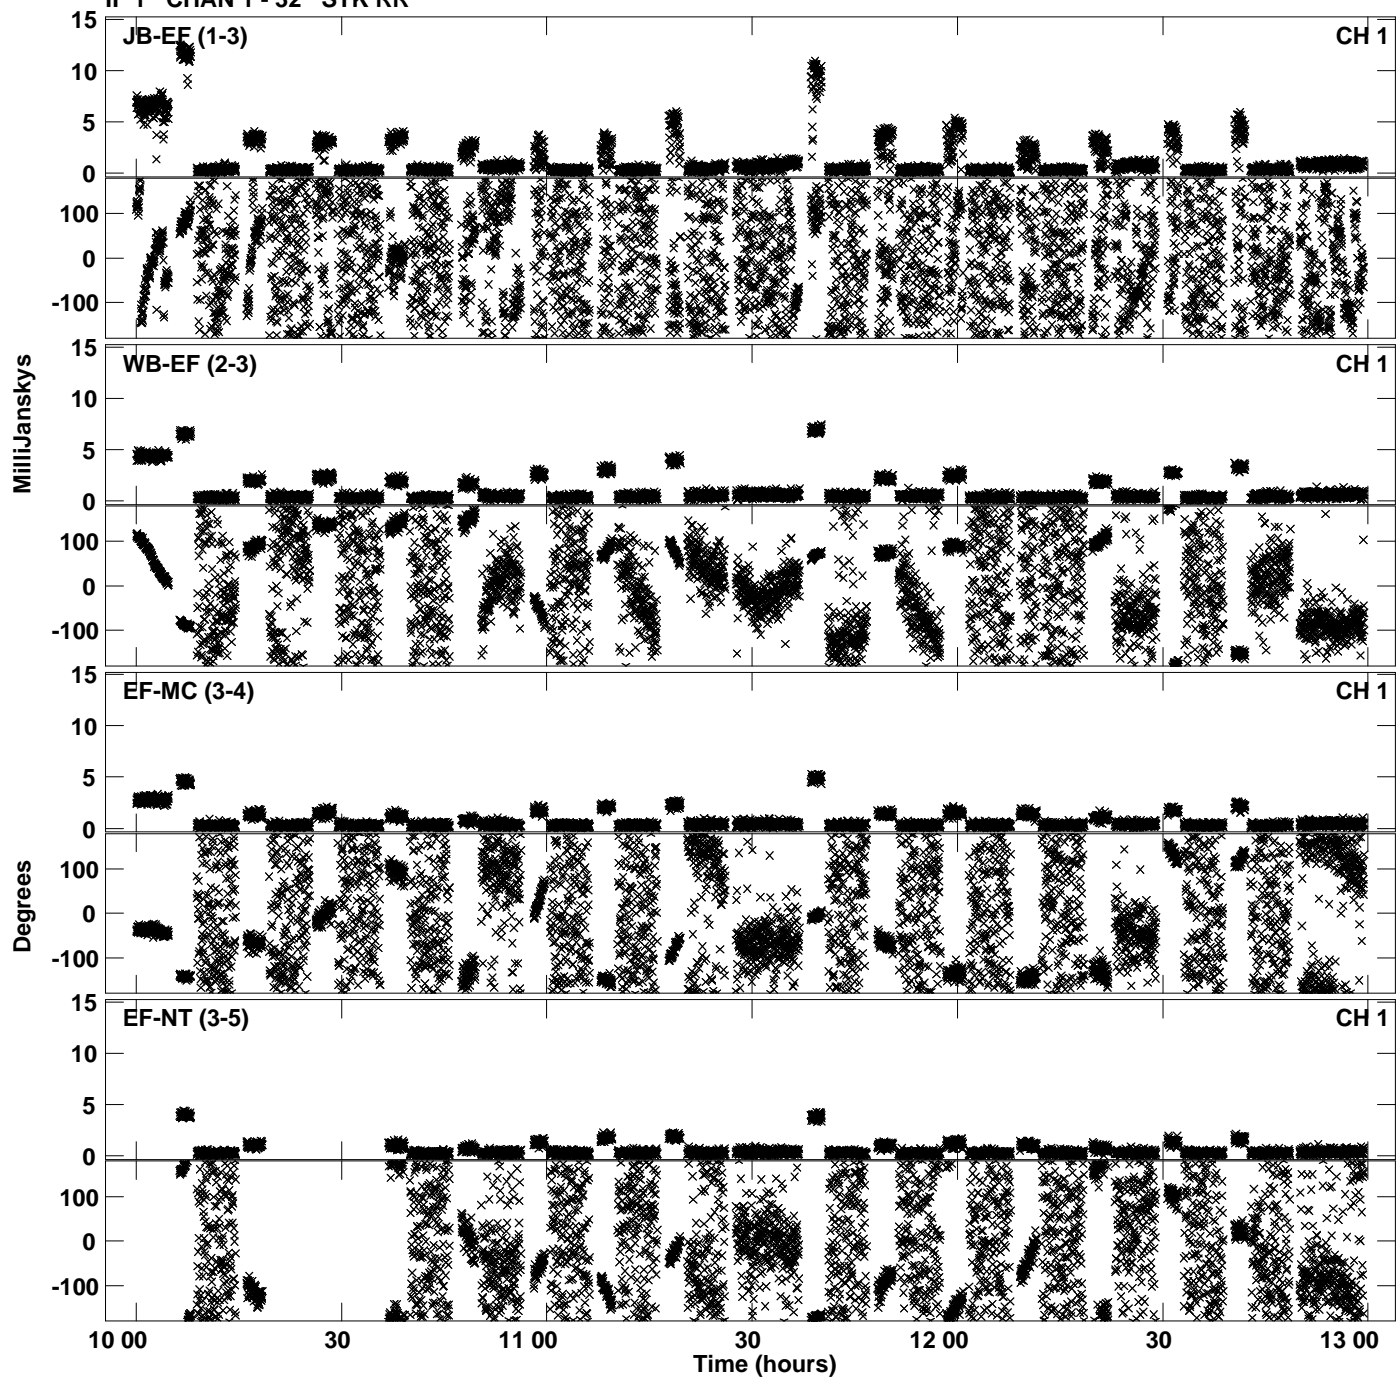

PLot file version 1 created 25-MAR-2020 20:26:17  
Amplitude andPhase vs Time for RSG12 1.UVDATA.1 Vect aver.  
IF 1 CHAN 1 - 32 STK LL

Plot file version 2 created 25-MAR-2020 20:26:17  
Amplitude andPhase vs Time for RSG12 1.UVDATA.1 Vect aver.  
IF 1 CHAN 1 - 32 STK LL

PLot file version 3 created 25-MAR-2020 20:26:17  
Amplitude andPhase vs Time for RSG12 1.UVDATA.1 Vect aver.  
IF 1 CHAN 1 - 32 STK LL

PLot file version 4 created 25-MAR-2020 20:26:19  
Amplitude andPhase vs Time for RSG12 1.UVDATA.1 Vect aver.  
IF 1 CHAN 1 - 32 STK RR

Plot file version 5 created 25-MAR-2020 20:26:19  
Amplitude andPhase vs Time for RSG12 1.UVDATA.1 Vect aver.  
IF 1 CHAN 1 - 32 STK RR

Plot file version 6 created 25-MAR-2020 20:26:19  
Amplitude andPhase vs Time for RSG12 1.UVDATA.1 Vect aver.  
IF 1 CHAN 1 - 32 STK RR