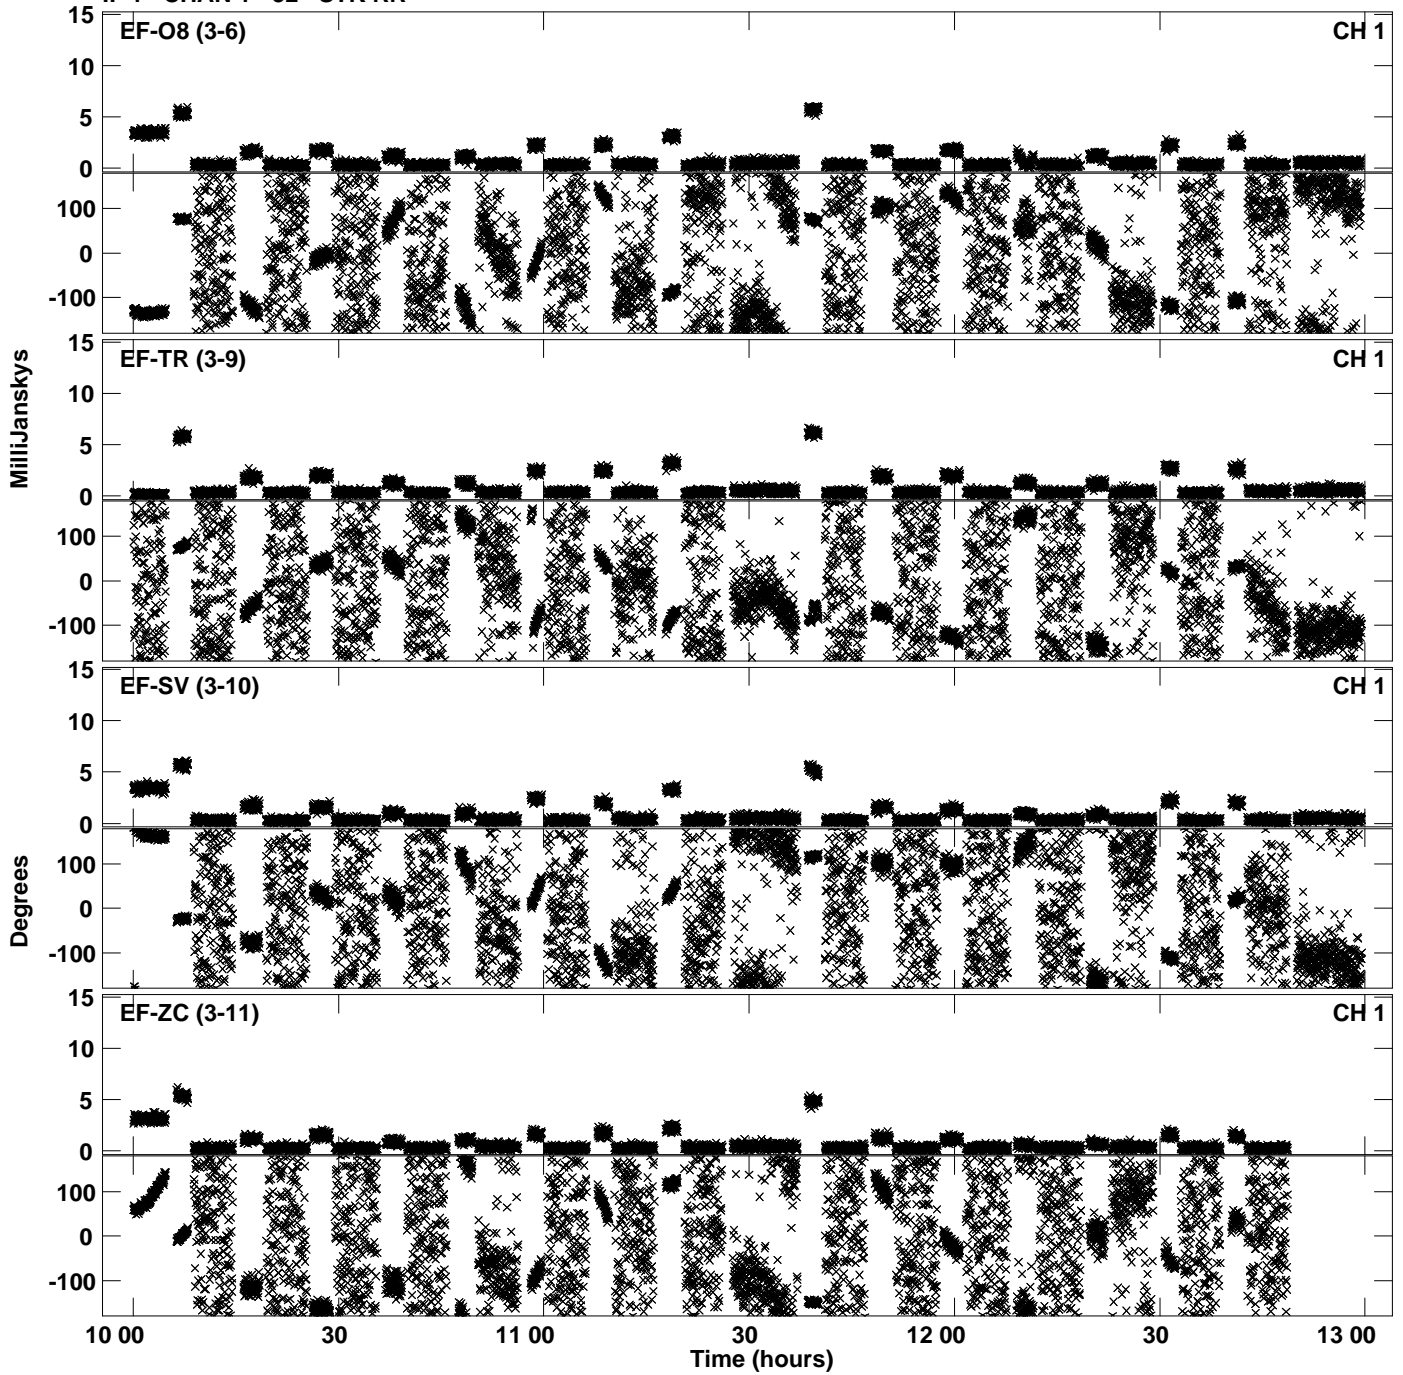

PLot file version 1 created 25-MAR-2020 20:26:17  
Amplitude andPhase vs Time for RSG12 1.UVDATA.1 Vect aver.  
IF 1 CHAN 1 - 32 STK LL

Plot file version 2 created 25-MAR-2020 20:26:17  
Amplitude andPhase vs Time for RSG12 1.UVDATA.1 Vect aver.  
IF 1 CHAN 1 - 32 STK LL

PLot file version 3 created 25-MAR-2020 20:26:17  
Amplitude andPhase vs Time for RSG12 1.UVDATA.1 Vect aver.  
IF 1 CHAN 1 - 32 STK LL

PLot file version 4 created 25-MAR-2020 20:26:19  
Amplitude andPhase vs Time for RSG12 1.UVDATA.1 Vect aver.  
IF 1 CHAN 1 - 32 STK RR

Plot file version 5 created 25-MAR-2020 20:26:19  
Amplitude andPhase vs Time for RSG12 1.UVDATA.1 Vect aver.  
IF 1 CHAN 1 - 32 STK RR

Plot file version 6 created 25-MAR-2020 20:26:19  
Amplitude andPhase vs Time for RSG12 1.UVDATA.1 Vect aver.  
IF 1 CHAN 1 - 32 STK RR