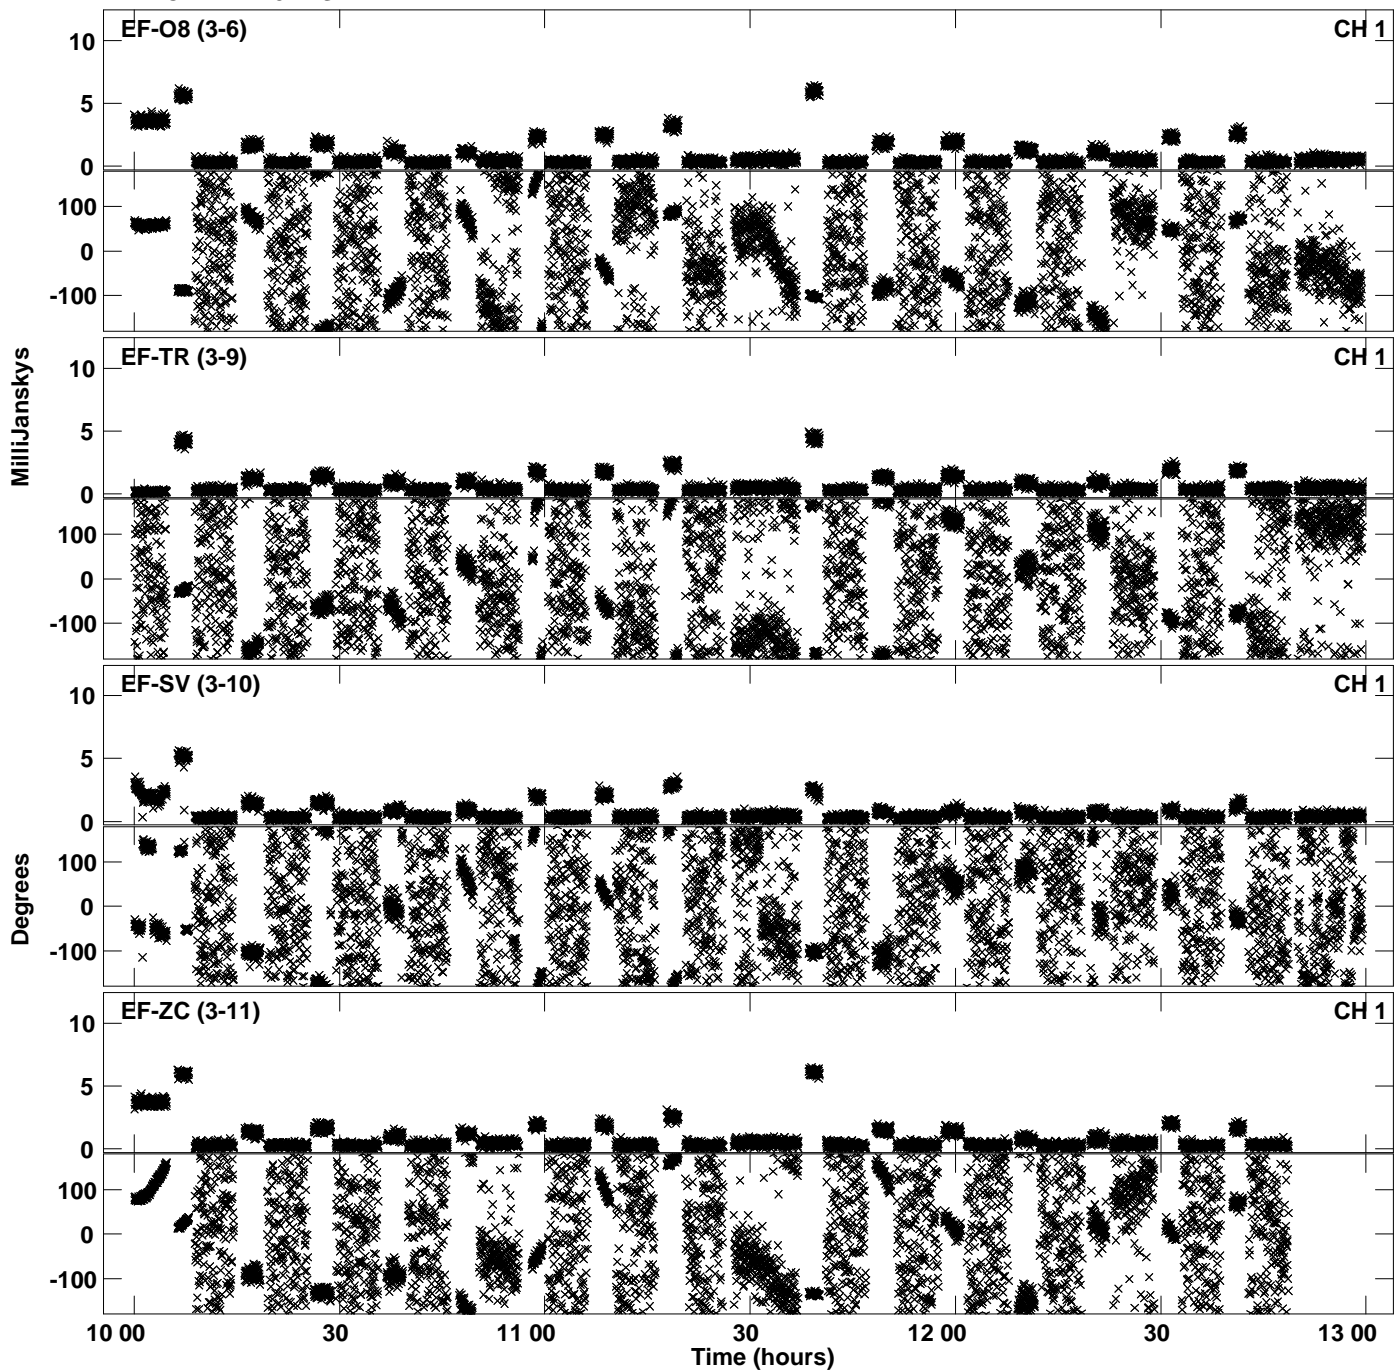

PLot file version 1 created 25-MAR-2020 20:26:17  
Amplitude andPhase vs Time for RSG12 1.UVDATA.1 Vect aver.  
IF 1 CHAN 1 - 32 STK LL

Plot file version 2 created 25-MAR-2020 20:26:17  
Amplitude andPhase vs Time for RSG12 1.UVDATA.1 Vect aver.  
IF 1 CHAN 1 - 32 STK LL

PLot file version 3 created 25-MAR-2020 20:26:17  
Amplitude andPhase vs Time for RSG12 1.UVDATA.1 Vect aver.  
IF 1 CHAN 1 - 32 STK LL

PLot file version 4 created 25-MAR-2020 20:26:19  
Amplitude andPhase vs Time for RSG12 1.UVDATA.1 Vect aver.  
IF 1 CHAN 1 - 32 STK RR

Plot file version 5 created 25-MAR-2020 20:26:19  
Amplitude andPhase vs Time for RSG12 1.UVDATA.1 Vect aver.  
IF 1 CHAN 1 - 32 STK RR

Plot file version 6 created 25-MAR-2020 20:26:19  
Amplitude andPhase vs Time for RSG12 1.UVDATA.1 Vect aver.  
IF 1 CHAN 1 - 32 STK RR