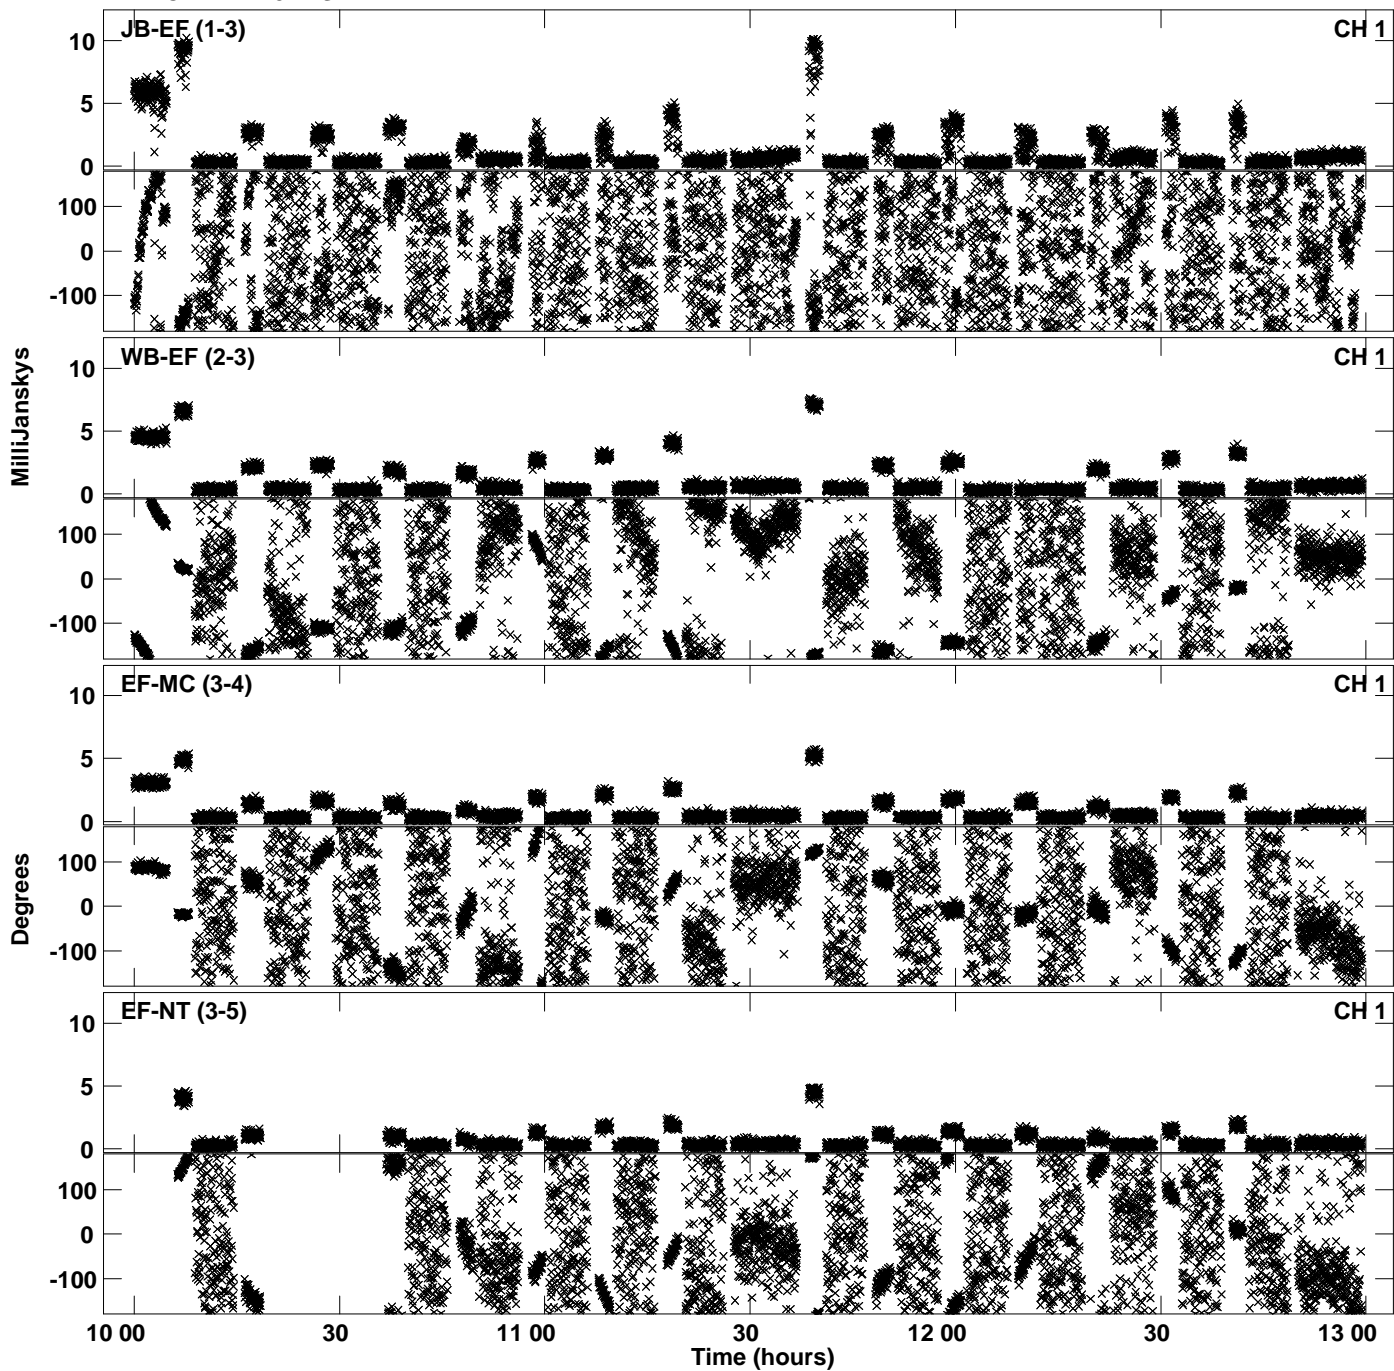

PLot file version 1 created 25-MAR-2020 20:26:17  
Amplitude andPhase vs Time for RSG12 1.UVDATA.1 Vect aver.  
IF 1 CHAN 1 - 32 STK LL

Plot file version 2 created 25-MAR-2020 20:26:17  
Amplitude andPhase vs Time for RSG12 1.UVDATA.1 Vect aver.  
IF 1 CHAN 1 - 32 STK LL

PLot file version 3 created 25-MAR-2020 20:26:17  
Amplitude andPhase vs Time for RSG12 1.UVDATA.1 Vect aver.  
IF 1 CHAN 1 - 32 STK LL

PLot file version 4 created 25-MAR-2020 20:26:19  
Amplitude andPhase vs Time for RSG12 1.UVDATA.1 Vect aver.  
IF 1 CHAN 1 - 32 STK RR

Plot file version 5 created 25-MAR-2020 20:26:19  
Amplitude andPhase vs Time for RSG12 1.UVDATA.1 Vect aver.  
IF 1 CHAN 1 - 32 STK RR

Plot file version 6 created 25-MAR-2020 20:26:19  
Amplitude andPhase vs Time for RSG12 1.UVDATA.1 Vect aver.  
IF 1 CHAN 1 - 32 STK RR