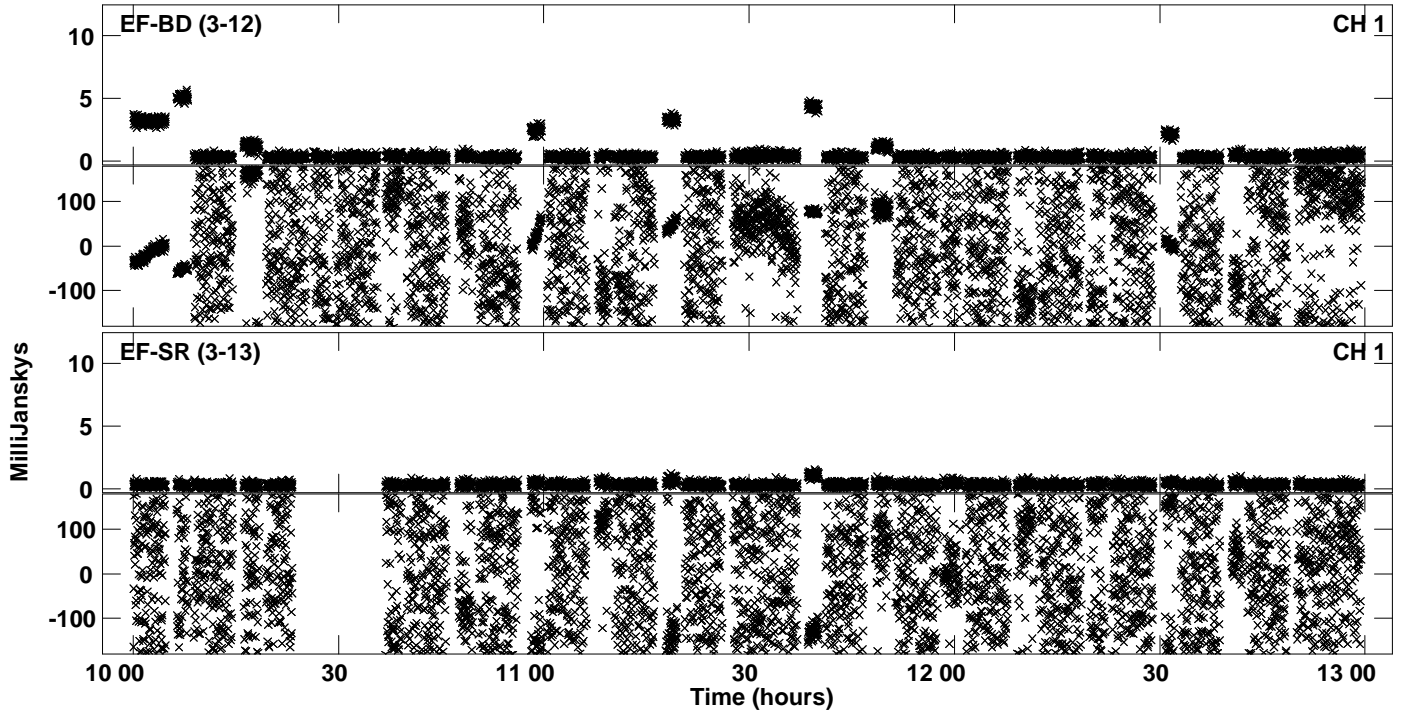

PLot file version 1 created 25-MAR-2020 20:26:17  
Amplitude andPhase vs Time for RSG12 1.UVDATA.1 Vect aver.  
IF 1 CHAN 1 - 32 STK LL

Plot file version 2 created 25-MAR-2020 20:26:17  
Amplitude andPhase vs Time for RSG12 1.UVDATA.1 Vect aver.  
IF 1 CHAN 1 - 32 STK LL

PLot file version 3 created 25-MAR-2020 20:26:17  
Amplitude andPhase vs Time for RSG12 1.UVDATA.1 Vect aver.  
IF 1 CHAN 1 - 32 STK LL

PLot file version 4 created 25-MAR-2020 20:26:19  
Amplitude andPhase vs Time for RSG12 1.UVDATA.1 Vect aver.  
IF 1 CHAN 1 - 32 STK RR

Plot file version 5 created 25-MAR-2020 20:26:19  
Amplitude andPhase vs Time for RSG12 1.UVDATA.1 Vect aver.  
IF 1 CHAN 1 - 32 STK RR

Plot file version 6 created 25-MAR-2020 20:26:19  
Amplitude andPhase vs Time for RSG12 1.UVDATA.1 Vect aver.  
IF 1 CHAN 1 - 32 STK RR