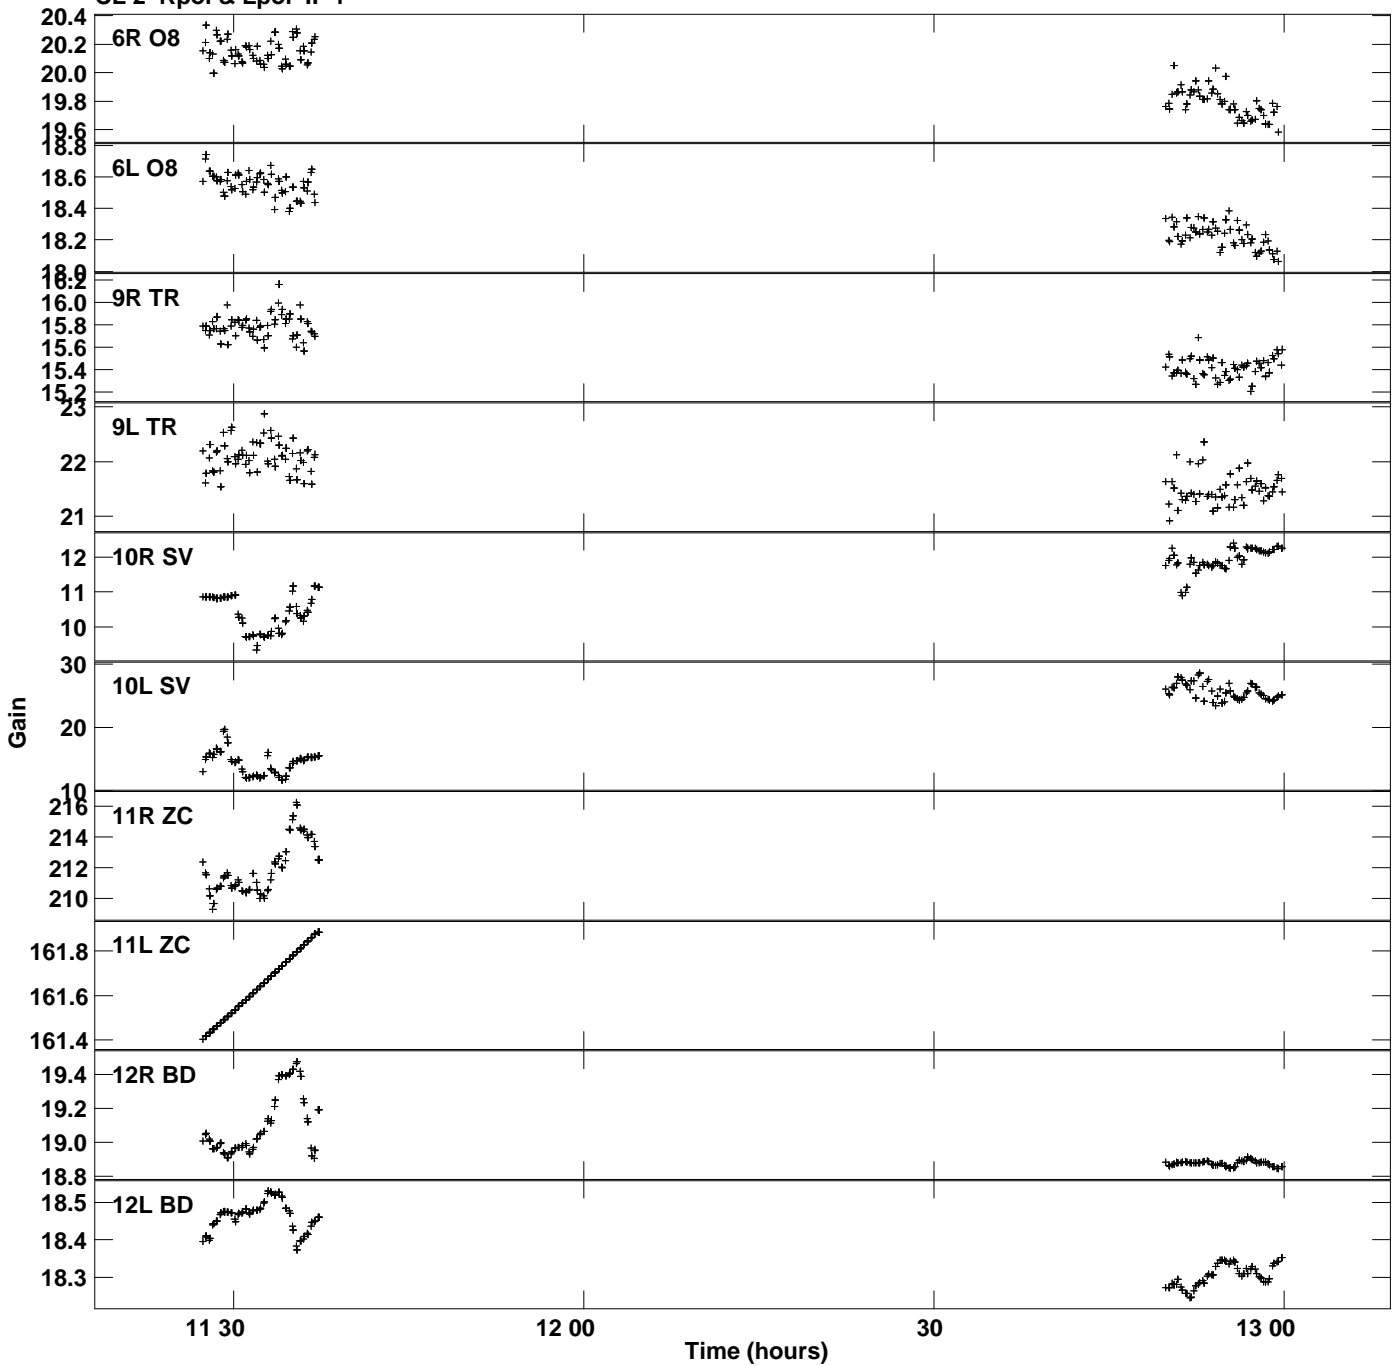

Plot file version 1 created 26-MAR-2020 09:11:39
Gain amp vs UTC time for RSG12_2.UVDATA.1
CL 2 Rpol & Lpol IF 1

Plot file version 2 created 26-MAR-2020 09:11:39
Gain amp vs UTC time for RSG12_2.UVDATA.1
CL 2 Rpol & Lpol IF 1

Plot file version 3 created 26-MAR-2020 09:11:39
Gain amp vs UTC time for RSG12_2.UVDATA.1
CL 2 Rpol & Lpol IF 1