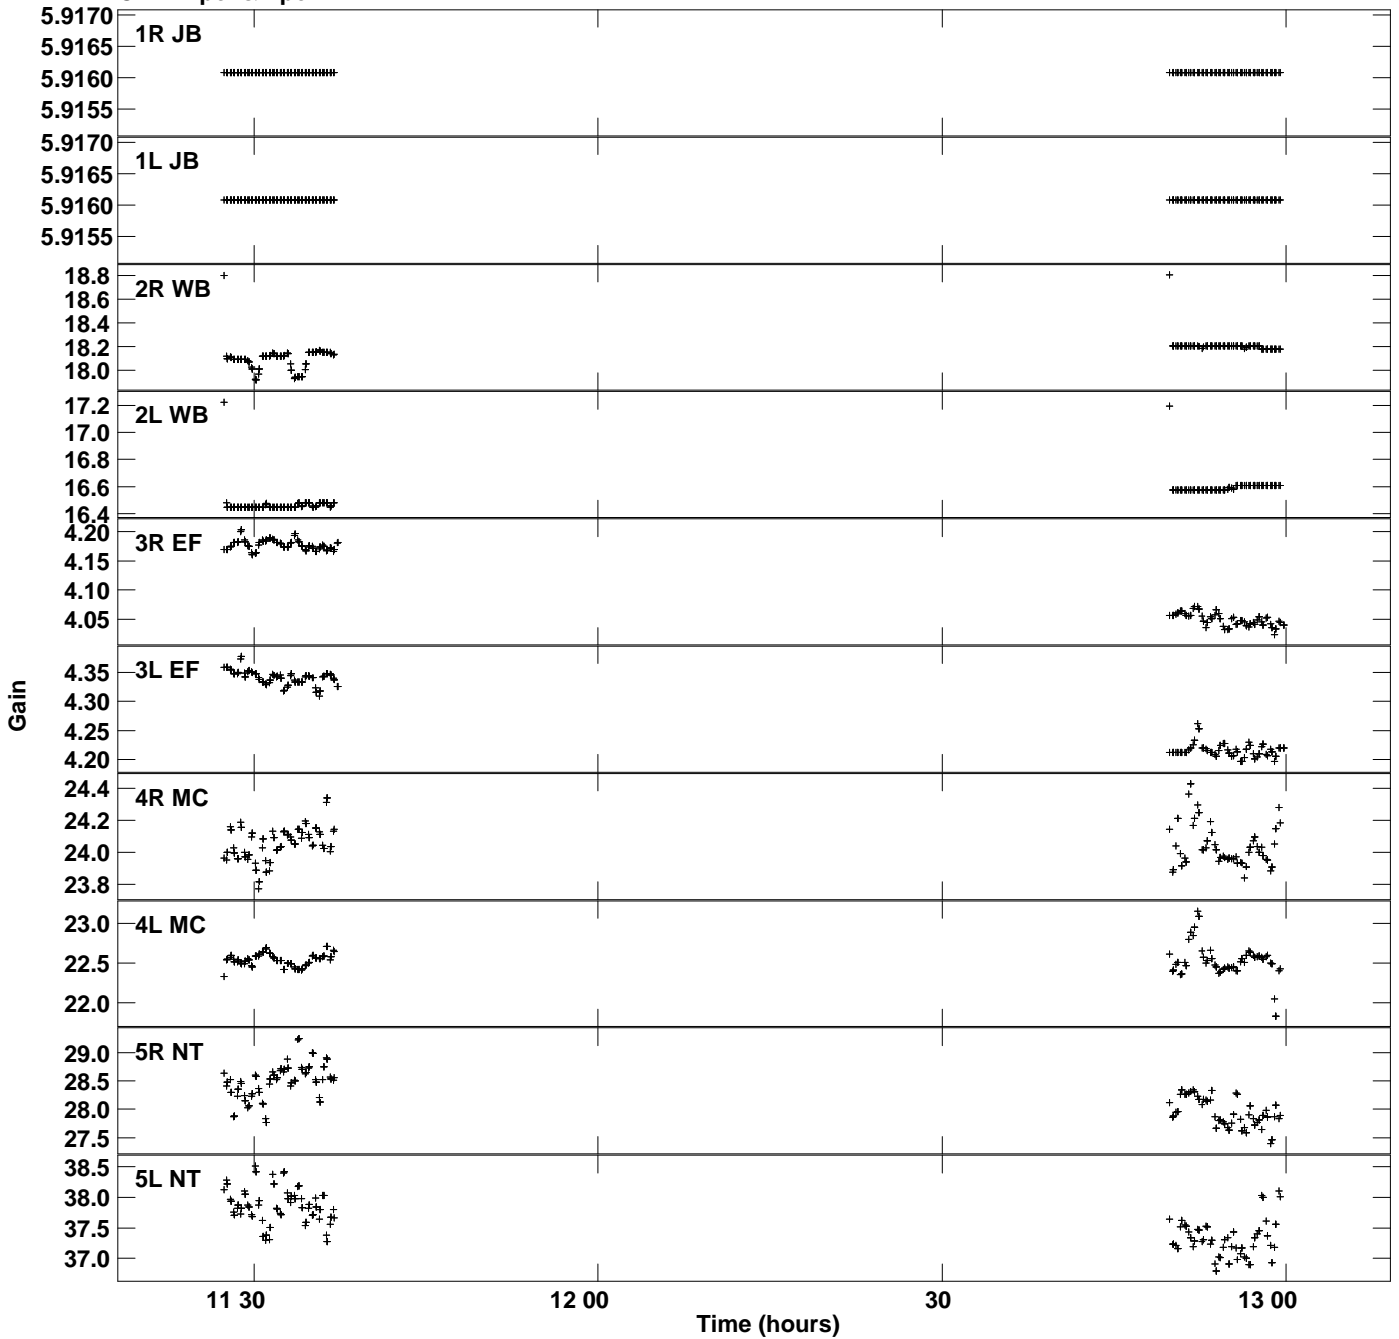

Plot file version 1 created 26-MAR-2020 09:11:39
Gain amp vs UTC time for RSG12_2.UVDATA.1
CL 2 Rpol & Lpol IF 1

Plot file version 2 created 26-MAR-2020 09:11:39
Gain amp vs UTC time for RSG12_2.UVDATA.1
CL 2 Rpol & Lpol IF 1

Plot file version 3 created 26-MAR-2020 09:11:39
Gain amp vs UTC time for RSG12_2.UVDATA.1
CL 2 Rpol & Lpol IF 1