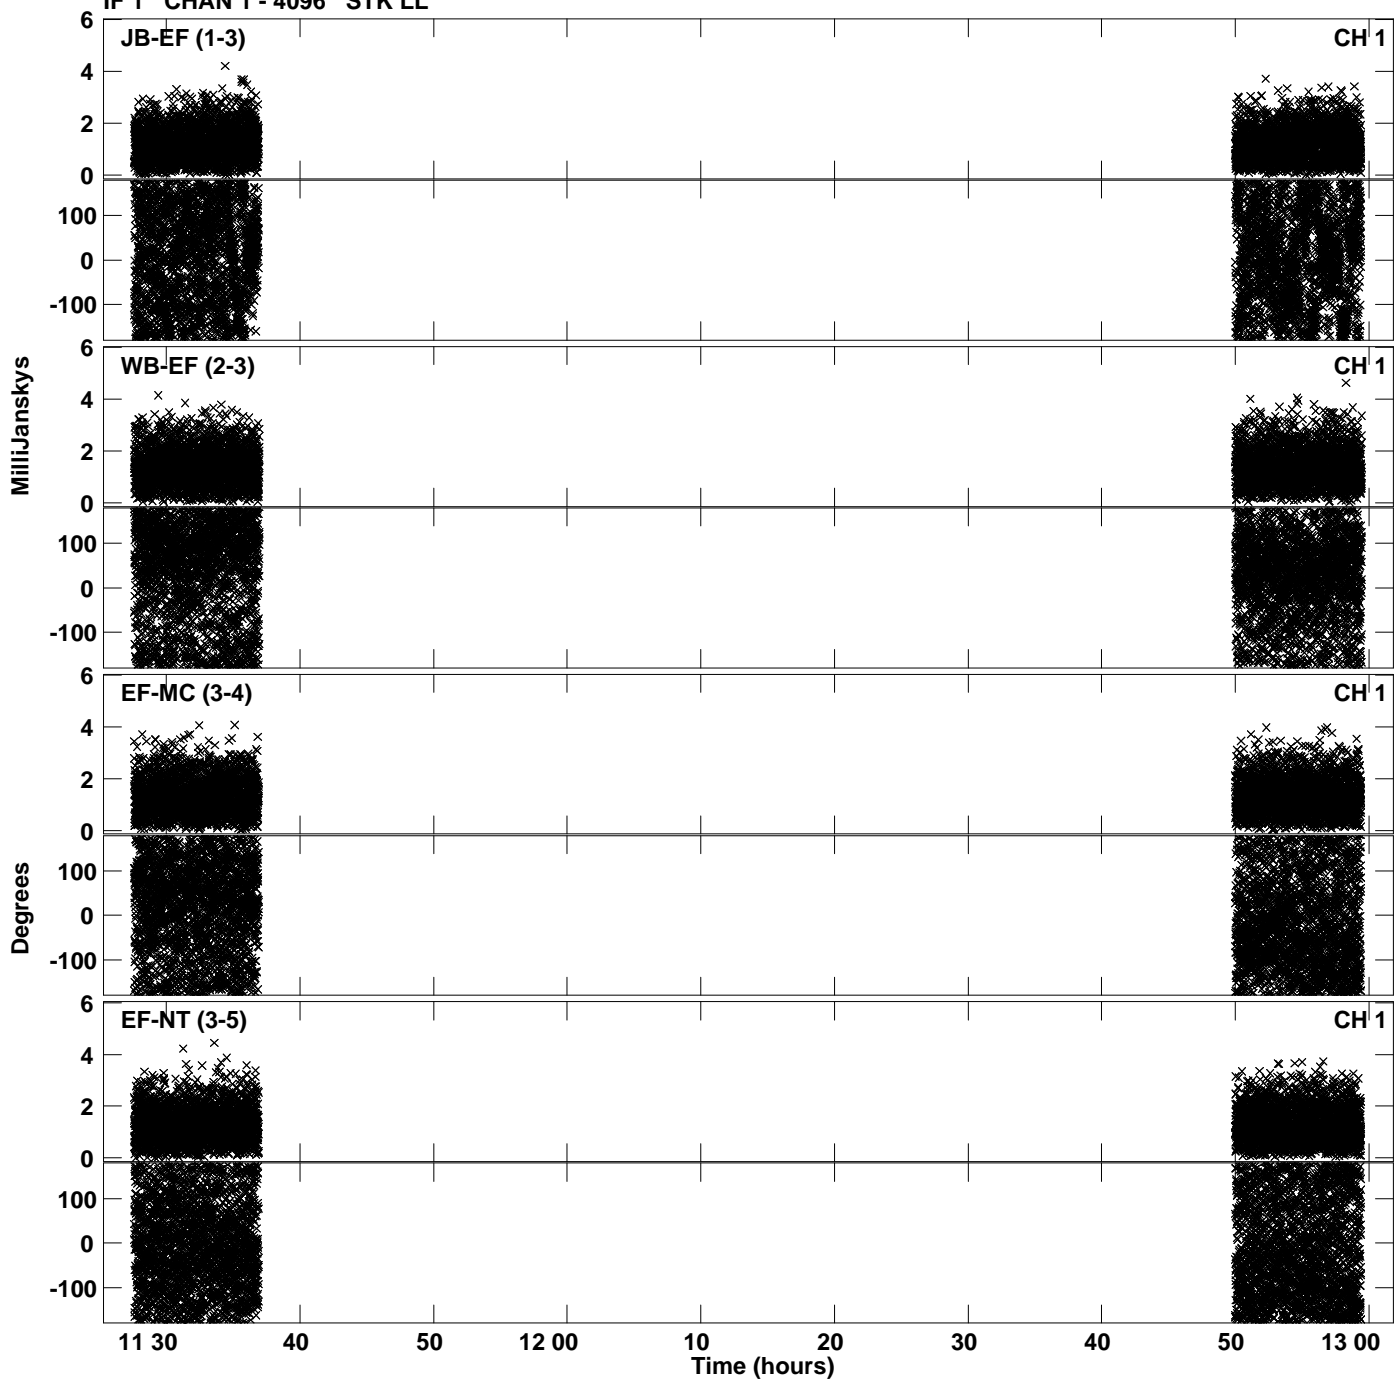

Plot file version 1 created 25-MAR-2020 21:23:50
Amplitude andPhase vs Time for RSG12 2.UVDATA.1 Vect aver.
IF 1 CHAN 1 - 4096 STK LL

PLot file version 2 created 25-MAR-2020 21:23:50
Amplitude andPhase vs Time for RSG12 2.UVDATA.1 Vect aver.
IF 1 CHAN 1 - 4096 STK LL

PLot file version 3 created 25-MAR-2020 21:23:50
Amplitude andPhase vs Time for RSG12 2.UVDATA.1 Vect aver.
IF 1 CHAN 1 - 4096 STK LL

Plot file version 4 created 25-MAR-2020 21:27:40
Amplitude andPhase vs Time for RSG12 2.UVDATA.1 Vect aver.
IF 1 CHAN 1 - 4096 STK RR

Plot file version 5 created 25-MAR-2020 21:27:40
Amplitude andPhase vs Time for RSG12 2.UVDATA.1 Vect aver.
IF 1 CHAN 1 - 4096 STK RR

PLot file version 6 created 25-MAR-2020 21:27:40
Amplitude andPhase vs Time for RSG12 2.UVDATA.1 Vect aver.
IF 1 CHAN 1 - 4096 STK RR