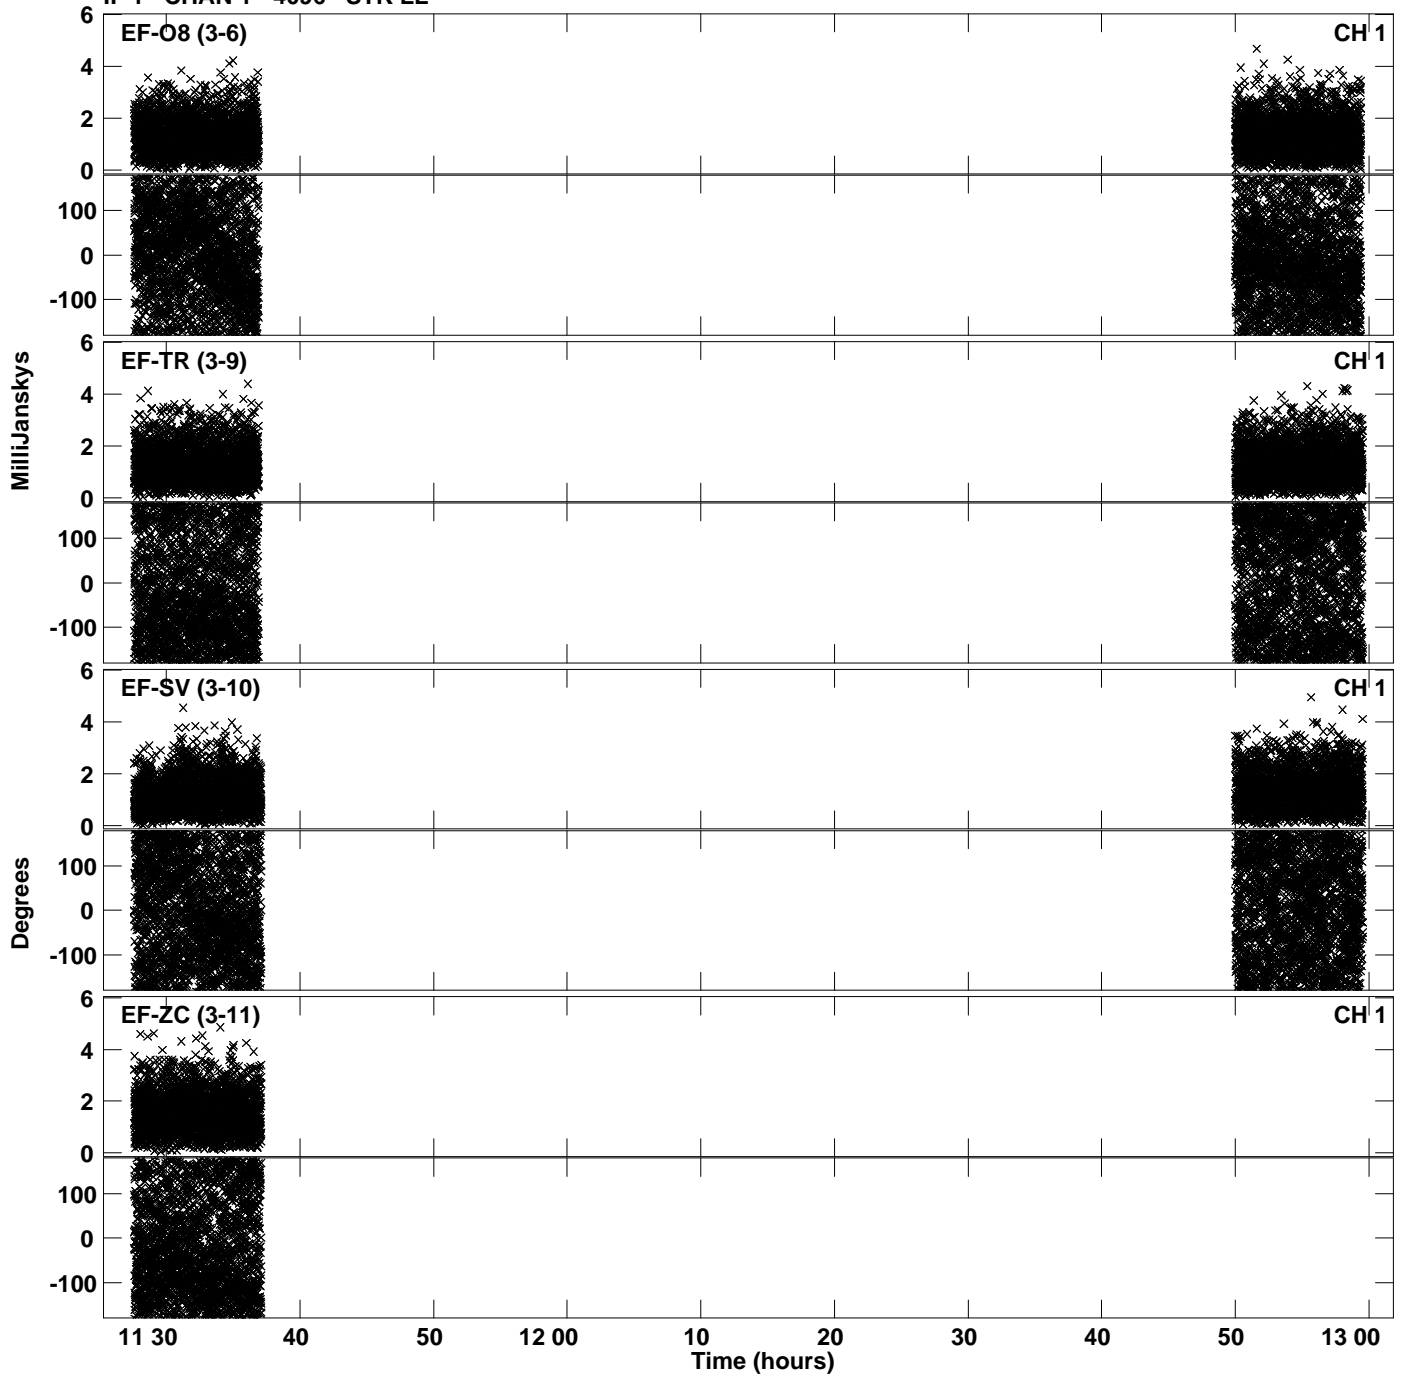

Plot file version 1 created 25-MAR-2020 21:23:50
Amplitude andPhase vs Time for RSG12 2.UVDATA.1 Vect aver.
IF 1 CHAN 1 - 4096 STK LL

PLot file version 2 created 25-MAR-2020 21:23:50
Amplitude andPhase vs Time for RSG12 2.UVDATA.1 Vect aver.
IF 1 CHAN 1 - 4096 STK LL

PLot file version 3 created 25-MAR-2020 21:23:50
Amplitude andPhase vs Time for RSG12 2.UVDATA.1 Vect aver.
IF 1 CHAN 1 - 4096 STK LL

Plot file version 4 created 25-MAR-2020 21:27:40
Amplitude andPhase vs Time for RSG12 2.UVDATA.1 Vect aver.
IF 1 CHAN 1 - 4096 STK RR

Plot file version 5 created 25-MAR-2020 21:27:40
Amplitude andPhase vs Time for RSG12 2.UVDATA.1 Vect aver.
IF 1 CHAN 1 - 4096 STK RR

PLot file version 6 created 25-MAR-2020 21:27:40
Amplitude andPhase vs Time for RSG12 2.UVDATA.1 Vect aver.
IF 1 CHAN 1 - 4096 STK RR