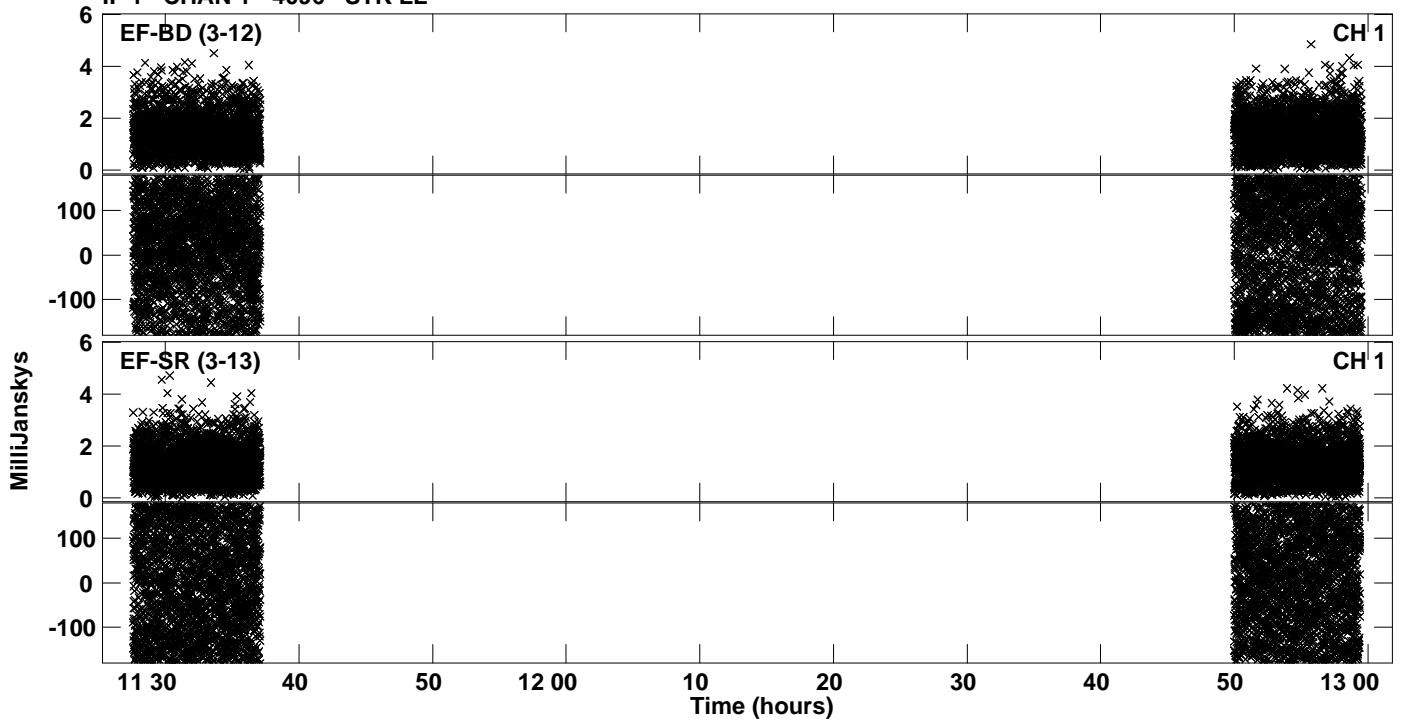

Plot file version 1 created 25-MAR-2020 21:23:50
Amplitude andPhase vs Time for RSG12 2.UVDATA.1 Vect aver.
IF 1 CHAN 1 - 4096 STK LL

PLot file version 2 created 25-MAR-2020 21:23:50
Amplitude andPhase vs Time for RSG12 2.UVDATA.1 Vect aver.
IF 1 CHAN 1 - 4096 STK LL

PLot file version 3 created 25-MAR-2020 21:23:50
Amplitude andPhase vs Time for RSG12 2.UVDATA.1 Vect aver.
IF 1 CHAN 1 - 4096 STK LL

Plot file version 4 created 25-MAR-2020 21:27:40
Amplitude andPhase vs Time for RSG12 2.UVDATA.1 Vect aver.
IF 1 CHAN 1 - 4096 STK RR

Plot file version 5 created 25-MAR-2020 21:27:40
Amplitude andPhase vs Time for RSG12 2.UVDATA.1 Vect aver.
IF 1 CHAN 1 - 4096 STK RR

PLot file version 6 created 25-MAR-2020 21:27:40
Amplitude andPhase vs Time for RSG12 2.UVDATA.1 Vect aver.
IF 1 CHAN 1 - 4096 STK RR