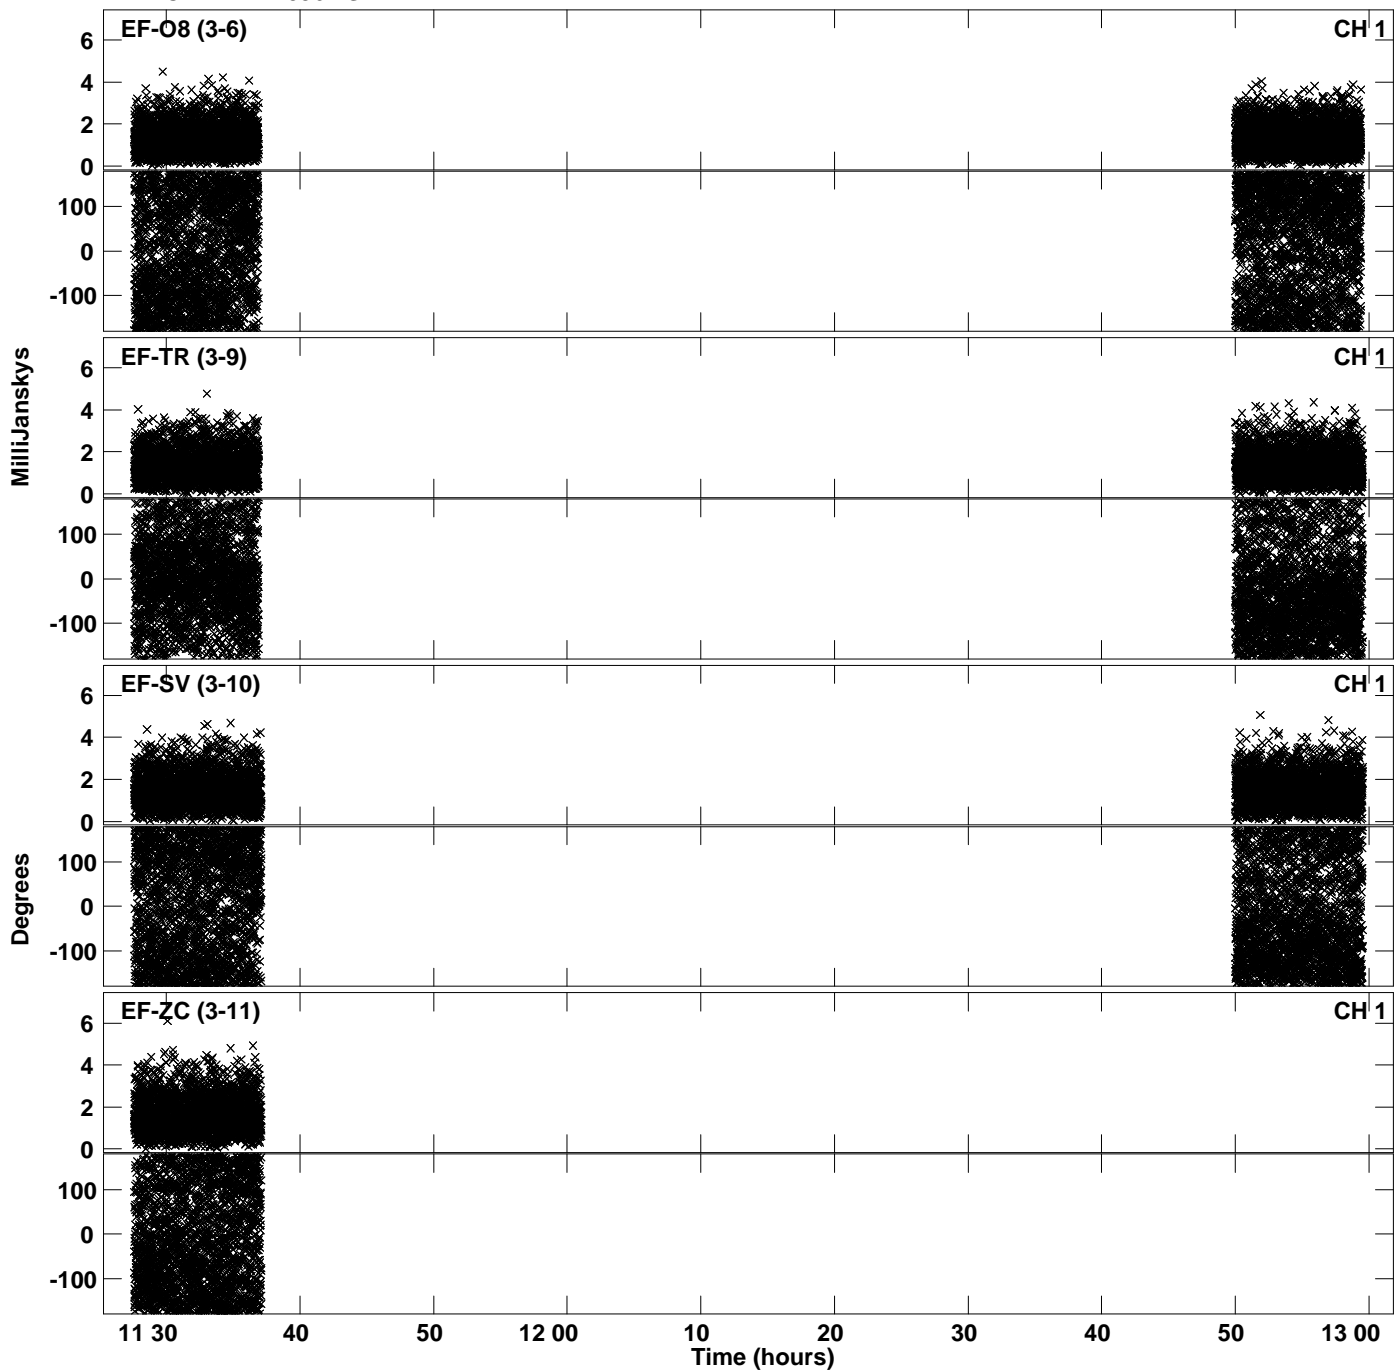

Plot file version 1 created 25-MAR-2020 21:23:50
Amplitude andPhase vs Time for RSG12 2.UVDATA.1 Vect aver.
IF 1 CHAN 1 - 4096 STK LL

PLot file version 2 created 25-MAR-2020 21:23:50
Amplitude andPhase vs Time for RSG12 2.UVDATA.1 Vect aver.
IF 1 CHAN 1 - 4096 STK LL

PLot file version 3 created 25-MAR-2020 21:23:50
Amplitude andPhase vs Time for RSG12 2.UVDATA.1 Vect aver.
IF 1 CHAN 1 - 4096 STK LL

Plot file version 4 created 25-MAR-2020 21:27:40
Amplitude andPhase vs Time for RSG12 2.UVDATA.1 Vect aver.
IF 1 CHAN 1 - 4096 STK RR

Plot file version 5 created 25-MAR-2020 21:27:40
Amplitude andPhase vs Time for RSG12 2.UVDATA.1 Vect aver.
IF 1 CHAN 1 - 4096 STK RR

PLot file version 6 created 25-MAR-2020 21:27:40
Amplitude andPhase vs Time for RSG12 2.UVDATA.1 Vect aver.
IF 1 CHAN 1 - 4096 STK RR