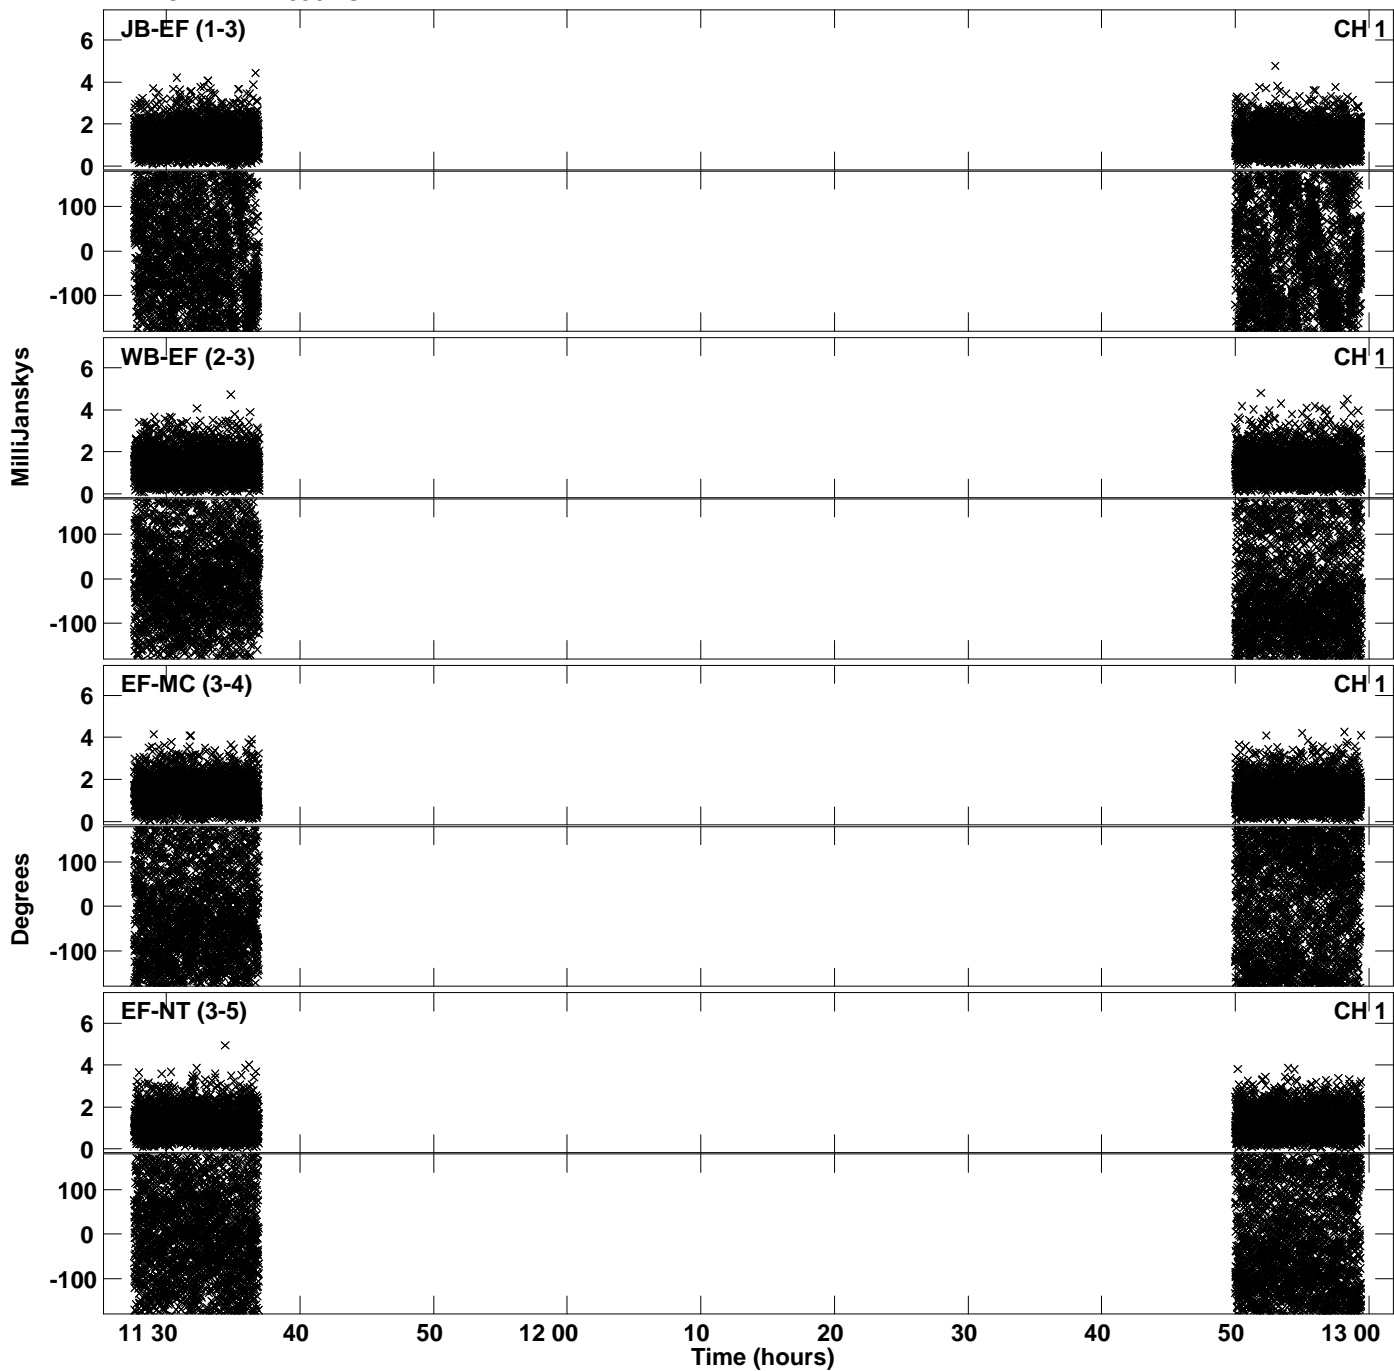

Plot file version 1 created 25-MAR-2020 21:23:50
Amplitude andPhase vs Time for RSG12 2.UVDATA.1 Vect aver.
IF 1 CHAN 1 - 4096 STK LL

PLot file version 2 created 25-MAR-2020 21:23:50
Amplitude andPhase vs Time for RSG12 2.UVDATA.1 Vect aver.
IF 1 CHAN 1 - 4096 STK LL

PLot file version 3 created 25-MAR-2020 21:23:50
Amplitude andPhase vs Time for RSG12 2.UVDATA.1 Vect aver.
IF 1 CHAN 1 - 4096 STK LL

Plot file version 4 created 25-MAR-2020 21:27:40
Amplitude andPhase vs Time for RSG12 2.UVDATA.1 Vect aver.
IF 1 CHAN 1 - 4096 STK RR

Plot file version 5 created 25-MAR-2020 21:27:40
Amplitude andPhase vs Time for RSG12 2.UVDATA.1 Vect aver.
IF 1 CHAN 1 - 4096 STK RR

PLot file version 6 created 25-MAR-2020 21:27:40
Amplitude andPhase vs Time for RSG12 2.UVDATA.1 Vect aver.
IF 1 CHAN 1 - 4096 STK RR