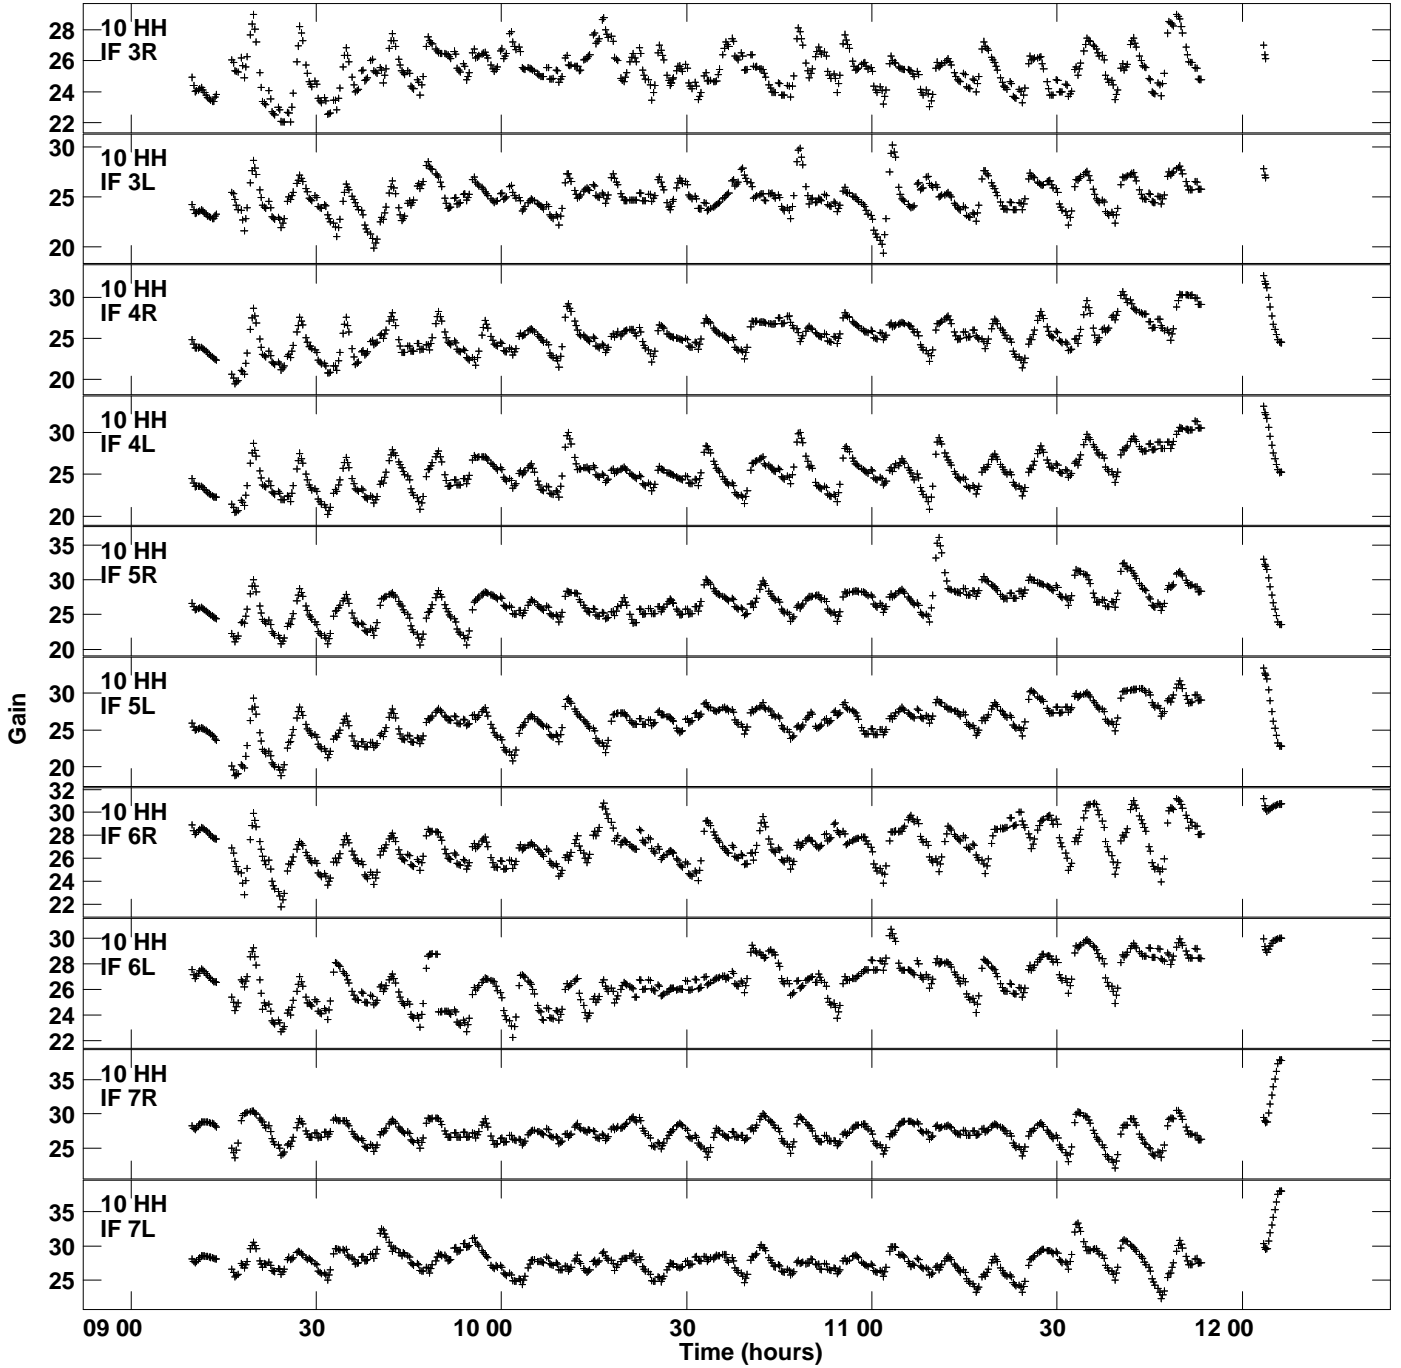

Plot file version 15 created 30-NOV-2022 17:06:57
Gain amp vs UTC time for RSG17.TMP.1
CL 5 Rpol & Lpol IF 1 - 8