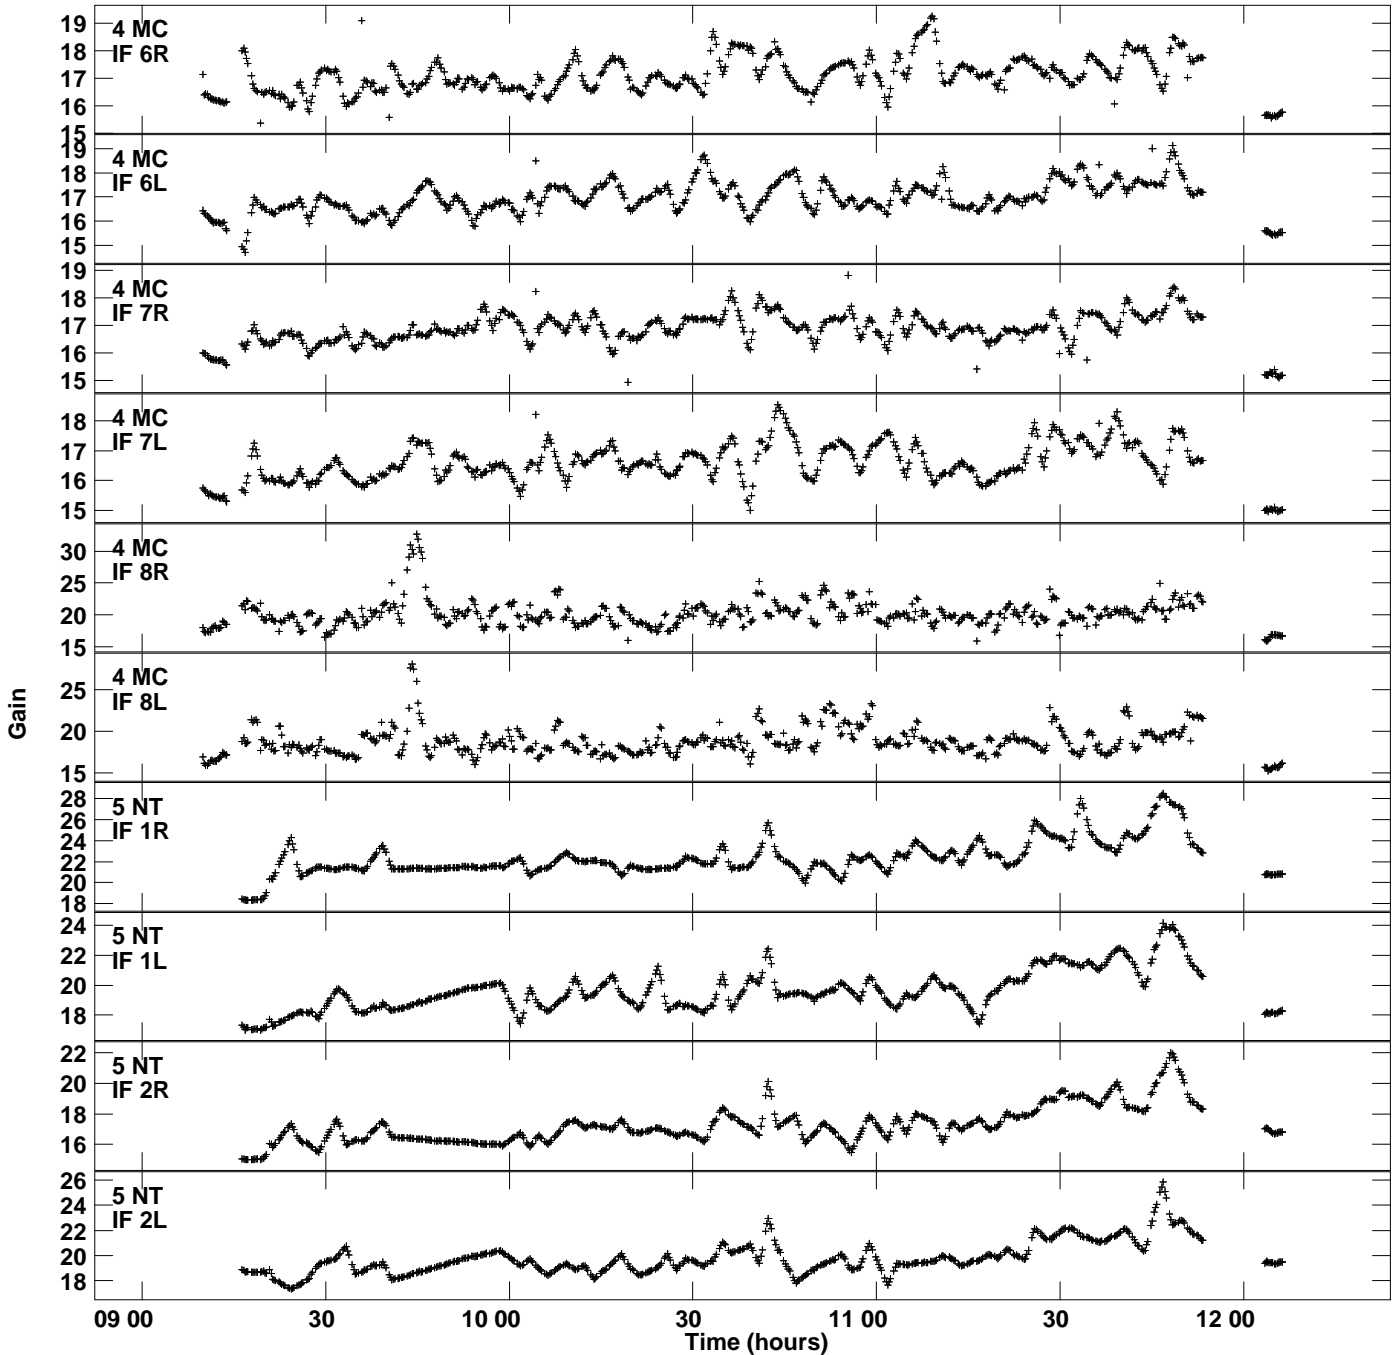

Plot file version 1 created 30-NOV-2022 17:06:57
Gain amp vs UTC time for RSG17.TMP.1
CL 5 Rpol & Lpol IF 1 - 8

Plot file version 2 created 30-NOV-2022 17:06:57
Gain amp vs UTC time for RSG17.TMP.1
CL 5 Rpol & Lpol IF 1 - 8

Plot file version 3 created 30-NOV-2022 17:06:57
Gain amp vs UTC time for RSG17.TMP.1
CL 5 Rpol & Lpol IF 1 - 8

Plot file version 4 created 30-NOV-2022 17:06:57
Gain amp vs UTC time for RSG17.TMP.1
CL 5 Rpol & Lpol IF 1 - 8

Plot file version 5 created 30-NOV-2022 17:06:57
Gain amp vs UTC time for RSG17.TMP.1
CL 5 Rpol & Lpol IF 1 - 8

Plot file version 6 created 30-NOV-2022 17:06:57
Gain amp vs UTC time for RSG17.TMP.1
CL 5 Rpol & Lpol IF 1 - 8

Plot file version 7 created 30-NOV-2022 17:06:57
Gain amp vs UTC time for RSG17.TMP.1
CL 5 Rpol & Lpol IF 1 - 8

Plot file version 8 created 30-NOV-2022 17:06:57
Gain amp vs UTC time for RSG17.TMP.1
CL 5 Rpol & Lpol IF 1 - 8