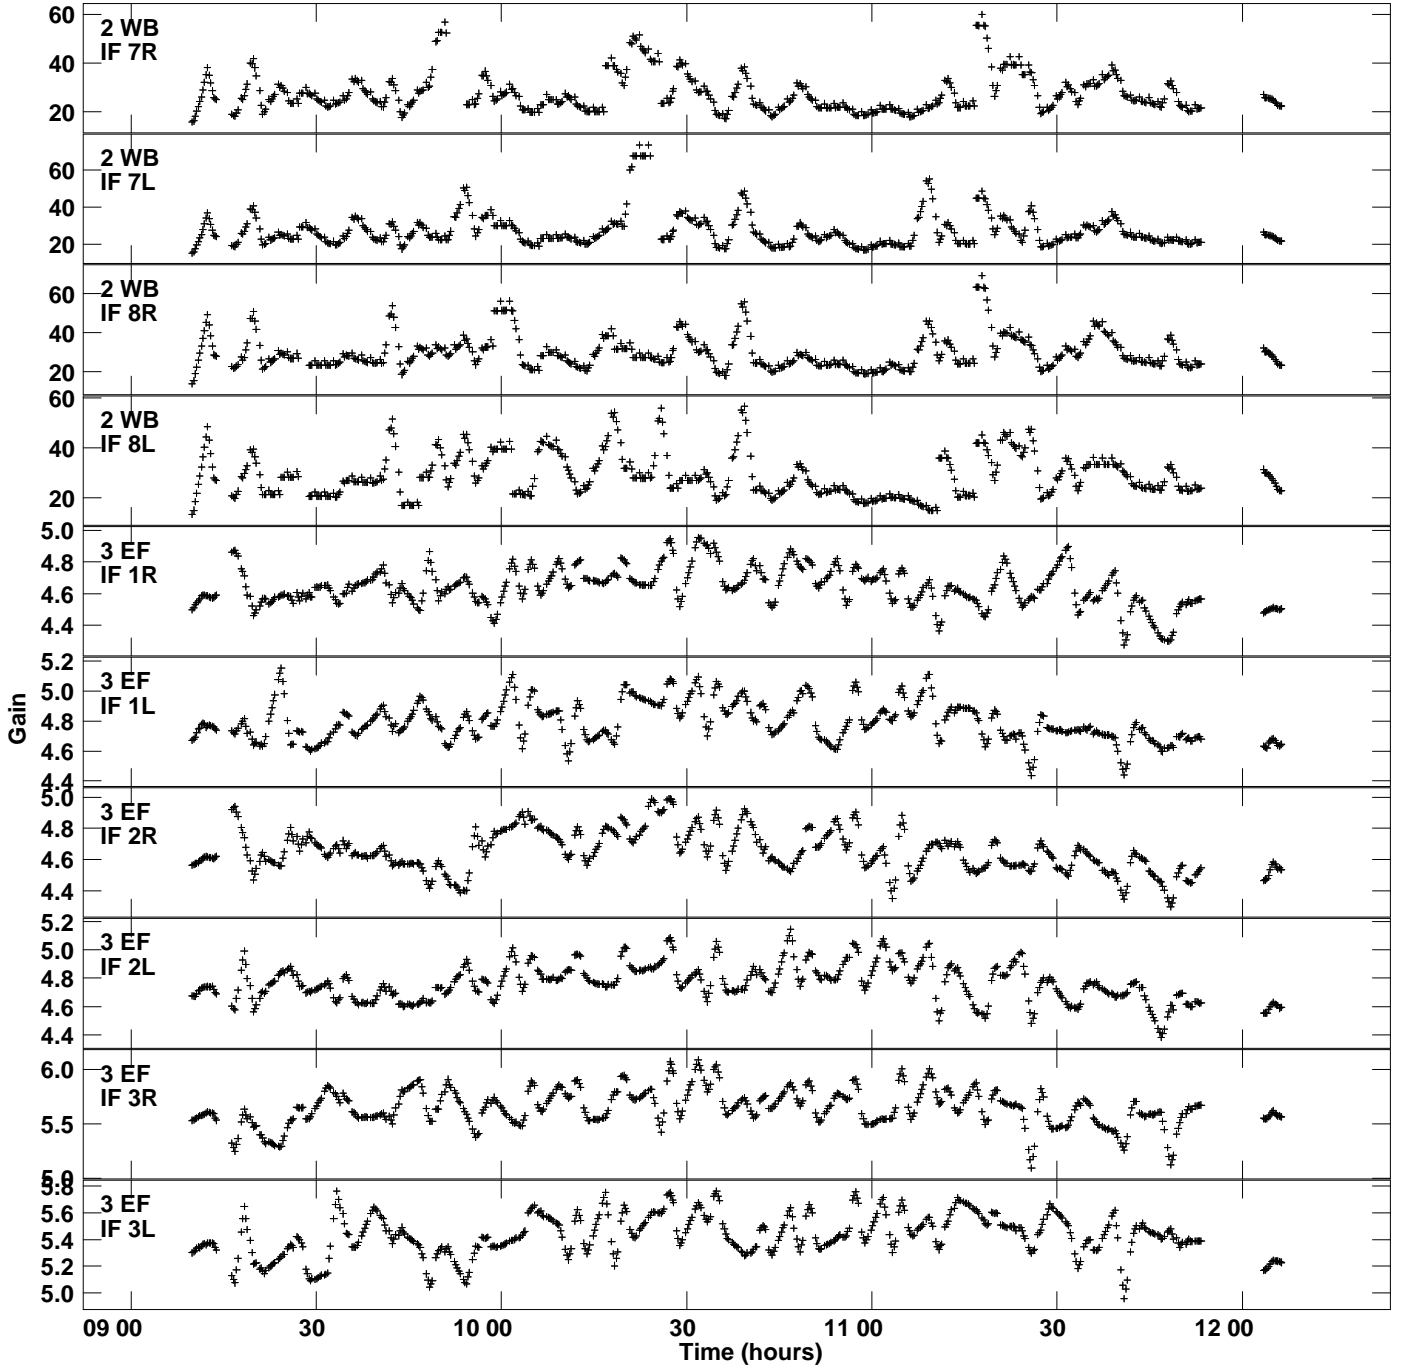

Plot file version 1 created 30-NOV-2022 17:06:57
Gain amp vs UTC time for RSG17.TMP.1
CL 5 Rpol & Lpol IF 1 - 8

Plot file version 2 created 30-NOV-2022 17:06:57
Gain amp vs UTC time for RSG17.TMP.1
CL 5 Rpol & Lpol IF 1 - 8

Plot file version 3 created 30-NOV-2022 17:06:57
Gain amp vs UTC time for RSG17.TMP.1
CL 5 Rpol & Lpol IF 1 - 8

Plot file version 4 created 30-NOV-2022 17:06:57
Gain amp vs UTC time for RSG17.TMP.1
CL 5 Rpol & Lpol IF 1 - 8

Plot file version 5 created 30-NOV-2022 17:06:57
Gain amp vs UTC time for RSG17.TMP.1
CL 5 Rpol & Lpol IF 1 - 8

Plot file version 6 created 30-NOV-2022 17:06:57
Gain amp vs UTC time for RSG17.TMP.1
CL 5 Rpol & Lpol IF 1 - 8

Plot file version 7 created 30-NOV-2022 17:06:57
Gain amp vs UTC time for RSG17.TMP.1
CL 5 Rpol & Lpol IF 1 - 8

Plot file version 8 created 30-NOV-2022 17:06:57
Gain amp vs UTC time for RSG17.TMP.1
CL 5 Rpol & Lpol IF 1 - 8