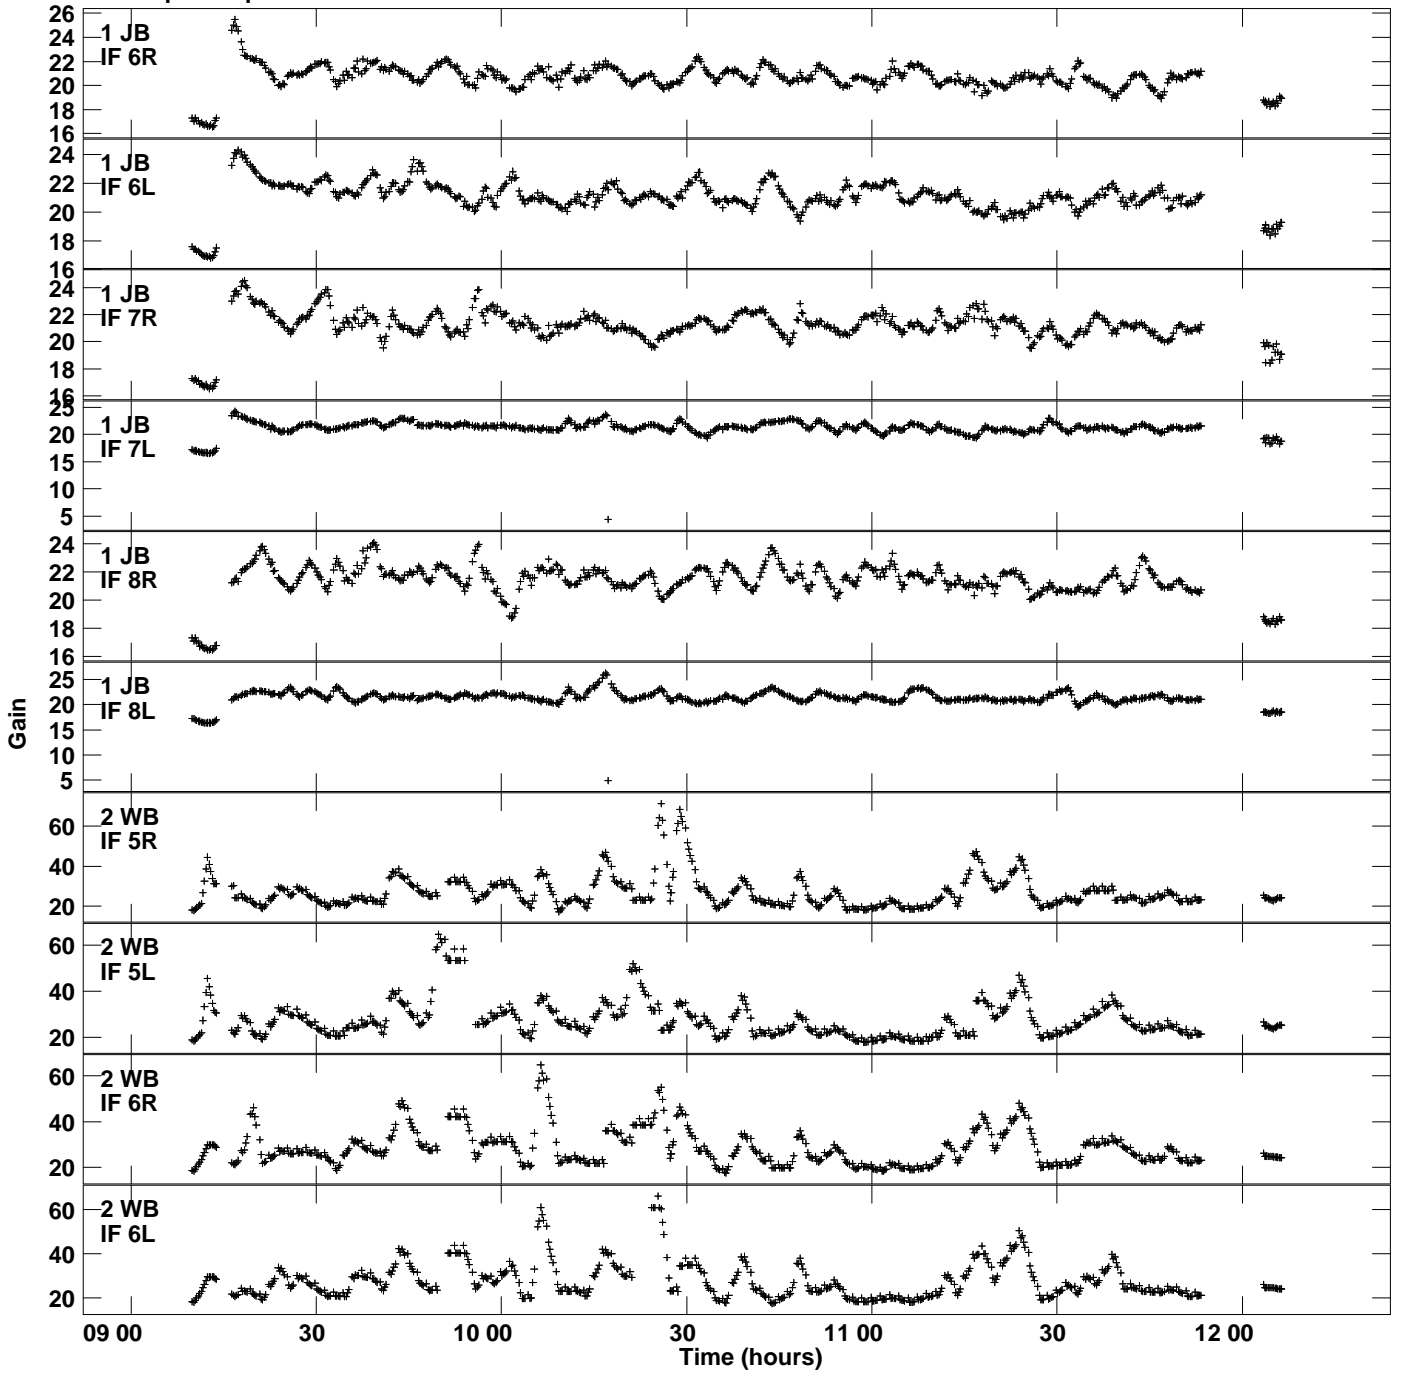

Plot file version 1 created 30-NOV-2022 17:06:57
Gain amp vs UTC time for RSG17.TMP.1
CL 5 Rpol & Lpol IF 1 - 8

Plot file version 2 created 30-NOV-2022 17:06:57
Gain amp vs UTC time for RSG17.TMP.1
CL 5 Rpol & Lpol IF 1 - 8

Plot file version 3 created 30-NOV-2022 17:06:57
Gain amp vs UTC time for RSG17.TMP.1
CL 5 Rpol & Lpol IF 1 - 8

Plot file version 4 created 30-NOV-2022 17:06:57
Gain amp vs UTC time for RSG17.TMP.1
CL 5 Rpol & Lpol IF 1 - 8

Plot file version 5 created 30-NOV-2022 17:06:57
Gain amp vs UTC time for RSG17.TMP.1
CL 5 Rpol & Lpol IF 1 - 8

Plot file version 6 created 30-NOV-2022 17:06:57
Gain amp vs UTC time for RSG17.TMP.1
CL 5 Rpol & Lpol IF 1 - 8

Plot file version 7 created 30-NOV-2022 17:06:57
Gain amp vs UTC time for RSG17.TMP.1
CL 5 Rpol & Lpol IF 1 - 8

Plot file version 8 created 30-NOV-2022 17:06:57
Gain amp vs UTC time for RSG17.TMP.1
CL 5 Rpol & Lpol IF 1 - 8