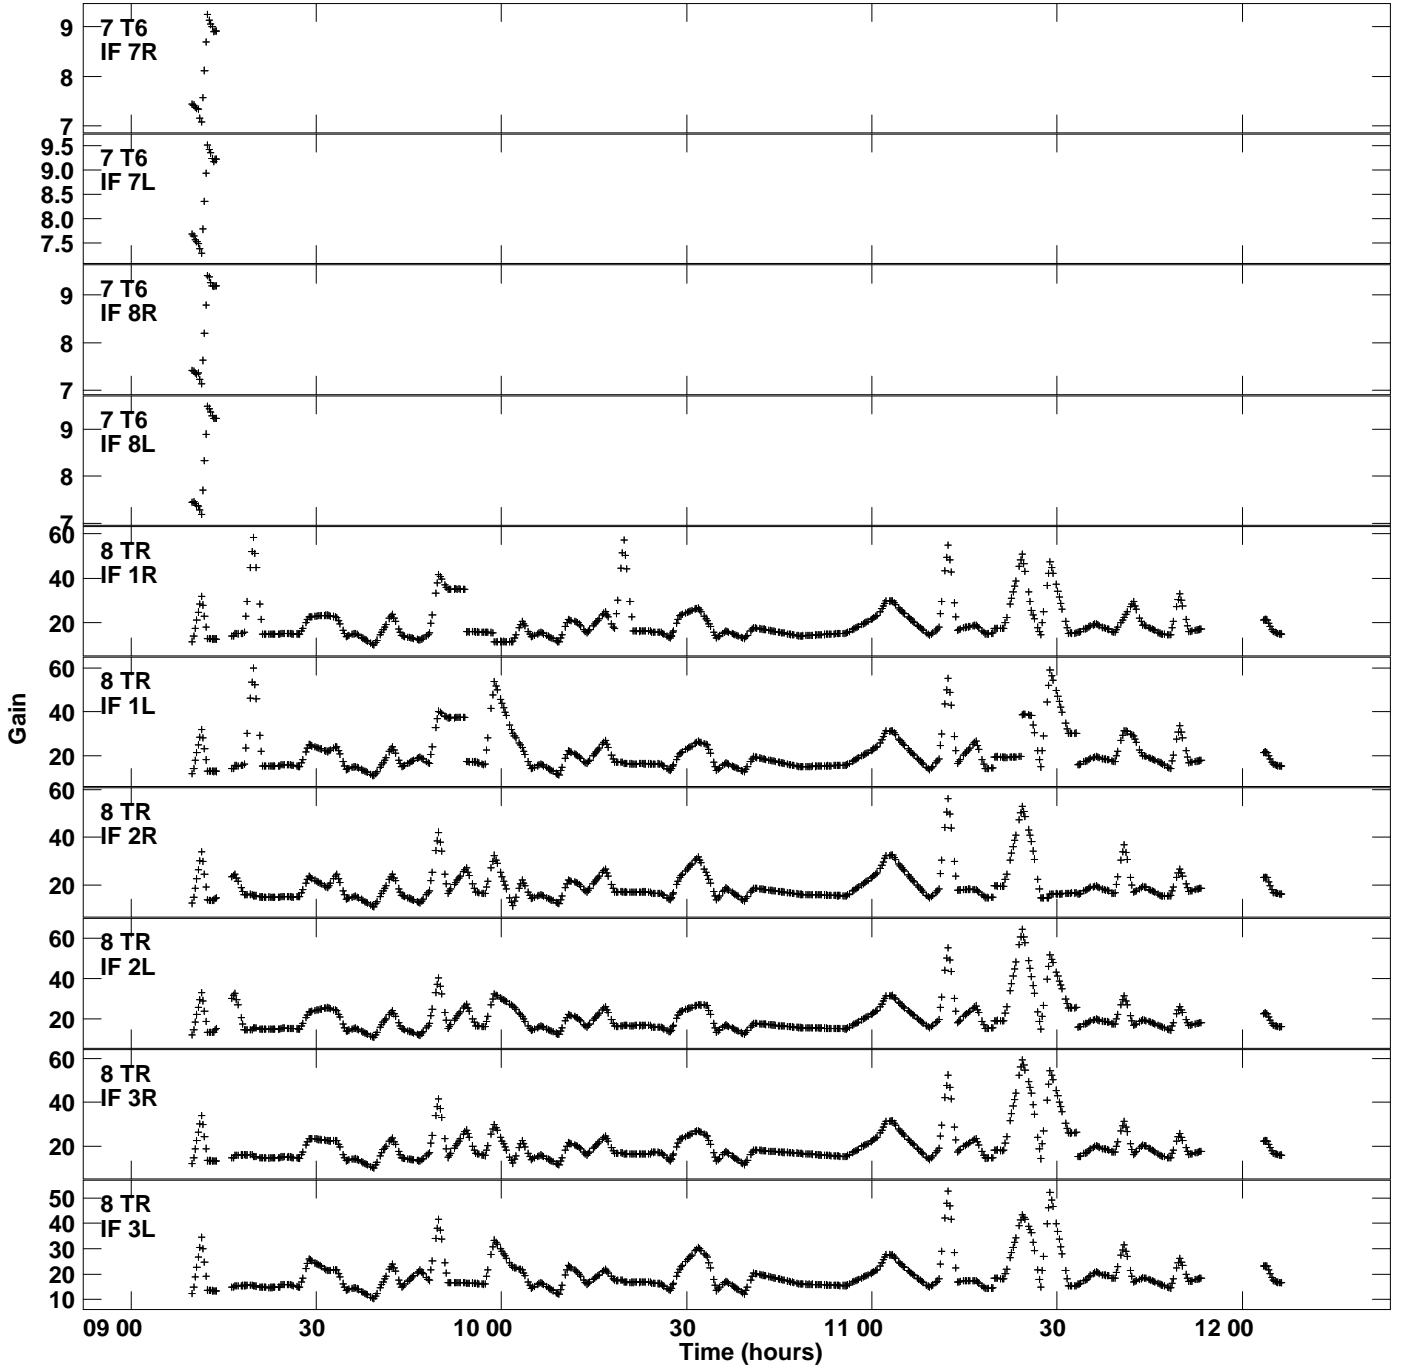

Plot file version 11 created 30-NOV-2022 17:06:57
Gain amp vs UTC time for RSG17.TMP.1
CL 5 Rpol & Lpol IF 1 - 8