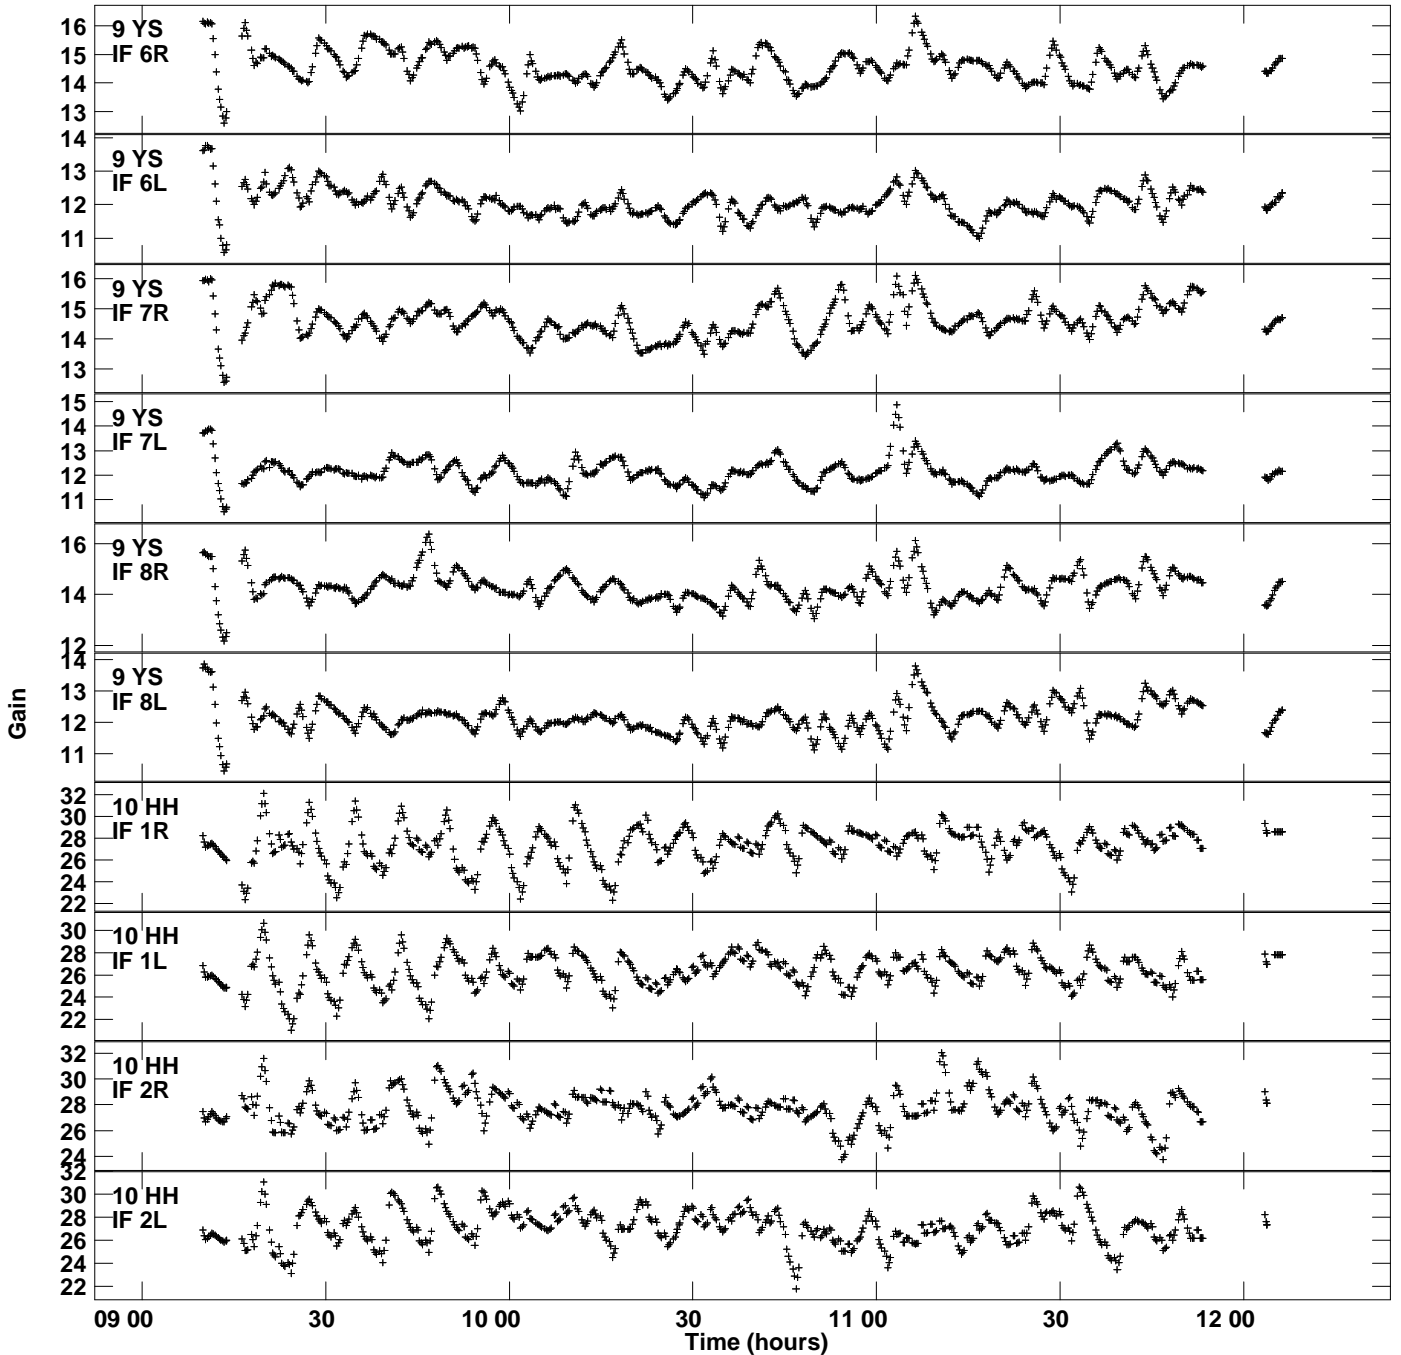

Plot file version 9 created 30-NOV-2022 17:06:57
Gain amp vs UTC time for RSG17.TMP.1
CL 5 Rpol & Lpol IF 1 - 8

Plot file version 10 created 30-NOV-2022 17:06:57
Gain amp vs UTC time for RSG17.TMP.1
CL 5 Rpol & Lpol IF 1 - 8

Plot file version 11 created 30-NOV-2022 17:06:57
Gain amp vs UTC time for RSG17.TMP.1
CL 5 Rpol & Lpol IF 1 - 8

Plot file version 12 created 30-NOV-2022 17:06:57
Gain amp vs UTC time for RSG17.TMP.1
CL 5 Rpol & Lpol IF 1 - 8

Plot file version 13 created 30-NOV-2022 17:06:57
Gain amp vs UTC time for RSG17.TMP.1
CL 5 Rpol & Lpol IF 1 - 8

Plot file version 14 created 30-NOV-2022 17:06:57
Gain amp vs UTC time for RSG17.TMP.1
CL 5 Rpol & Lpol IF 1 - 8