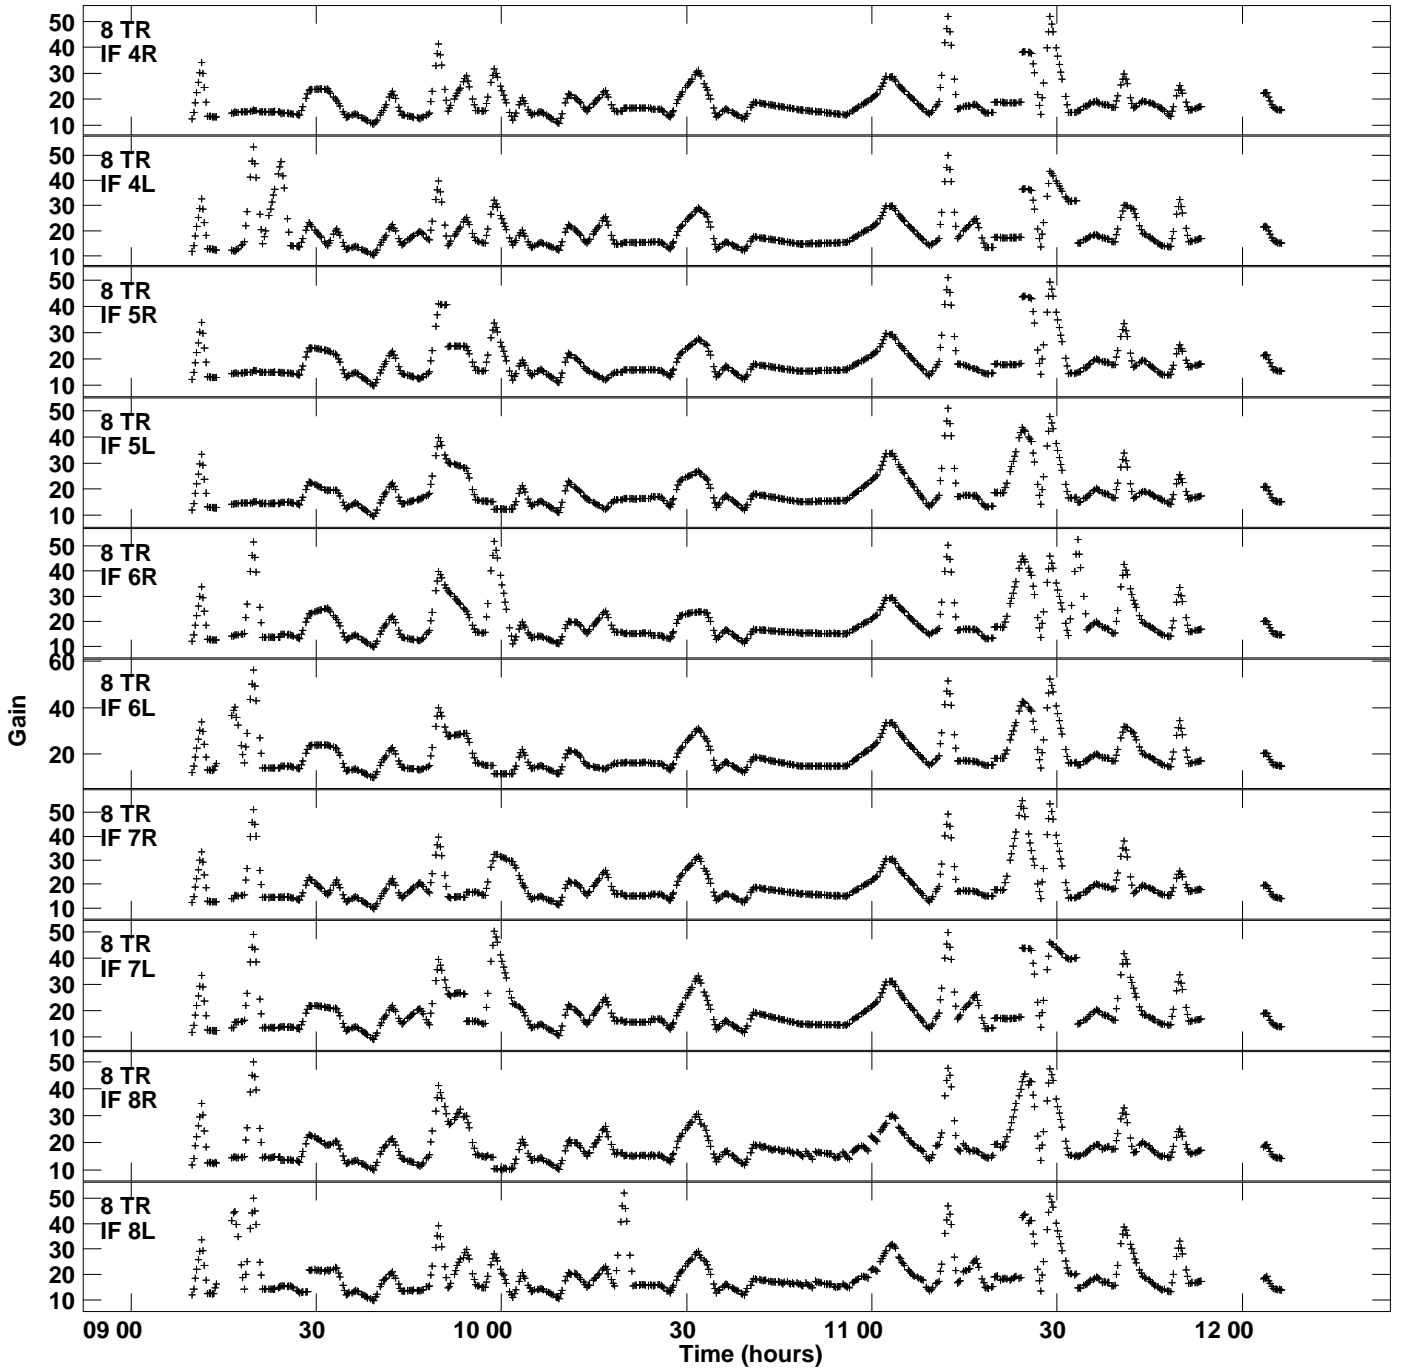

Plot file version 1 created 30-NOV-2022 17:06:57
Gain amp vs UTC time for RSG17.TMP.1
CL 5 Rpol & Lpol IF 1 - 8

Plot file version 2 created 30-NOV-2022 17:06:57
Gain amp vs UTC time for RSG17.TMP.1
CL 5 Rpol & Lpol IF 1 - 8

Plot file version 7 created 30-NOV-2022 17:06:57
Gain amp vs UTC time for RSG17.TMP.1
CL 5 Rpol & Lpol IF 1 - 8

Plot file version 8 created 30-NOV-2022 17:06:57
Gain amp vs UTC time for RSG17.TMP.1
CL 5 Rpol & Lpol IF 1 - 8

Plot file version 9 created 30-NOV-2022 17:06:57
Gain amp vs UTC time for RSG17.TMP.1
CL 5 Rpol & Lpol IF 1 - 8

Plot file version 10 created 30-NOV-2022 17:06:57
Gain amp vs UTC time for RSG17.TMP.1
CL 5 Rpol & Lpol IF 1 - 8

Plot file version 11 created 30-NOV-2022 17:06:57
Gain amp vs UTC time for RSG17.TMP.1
CL 5 Rpol & Lpol IF 1 - 8

Plot file version 12 created 30-NOV-2022 17:06:57
Gain amp vs UTC time for RSG17.TMP.1
CL 5 Rpol & Lpol IF 1 - 8