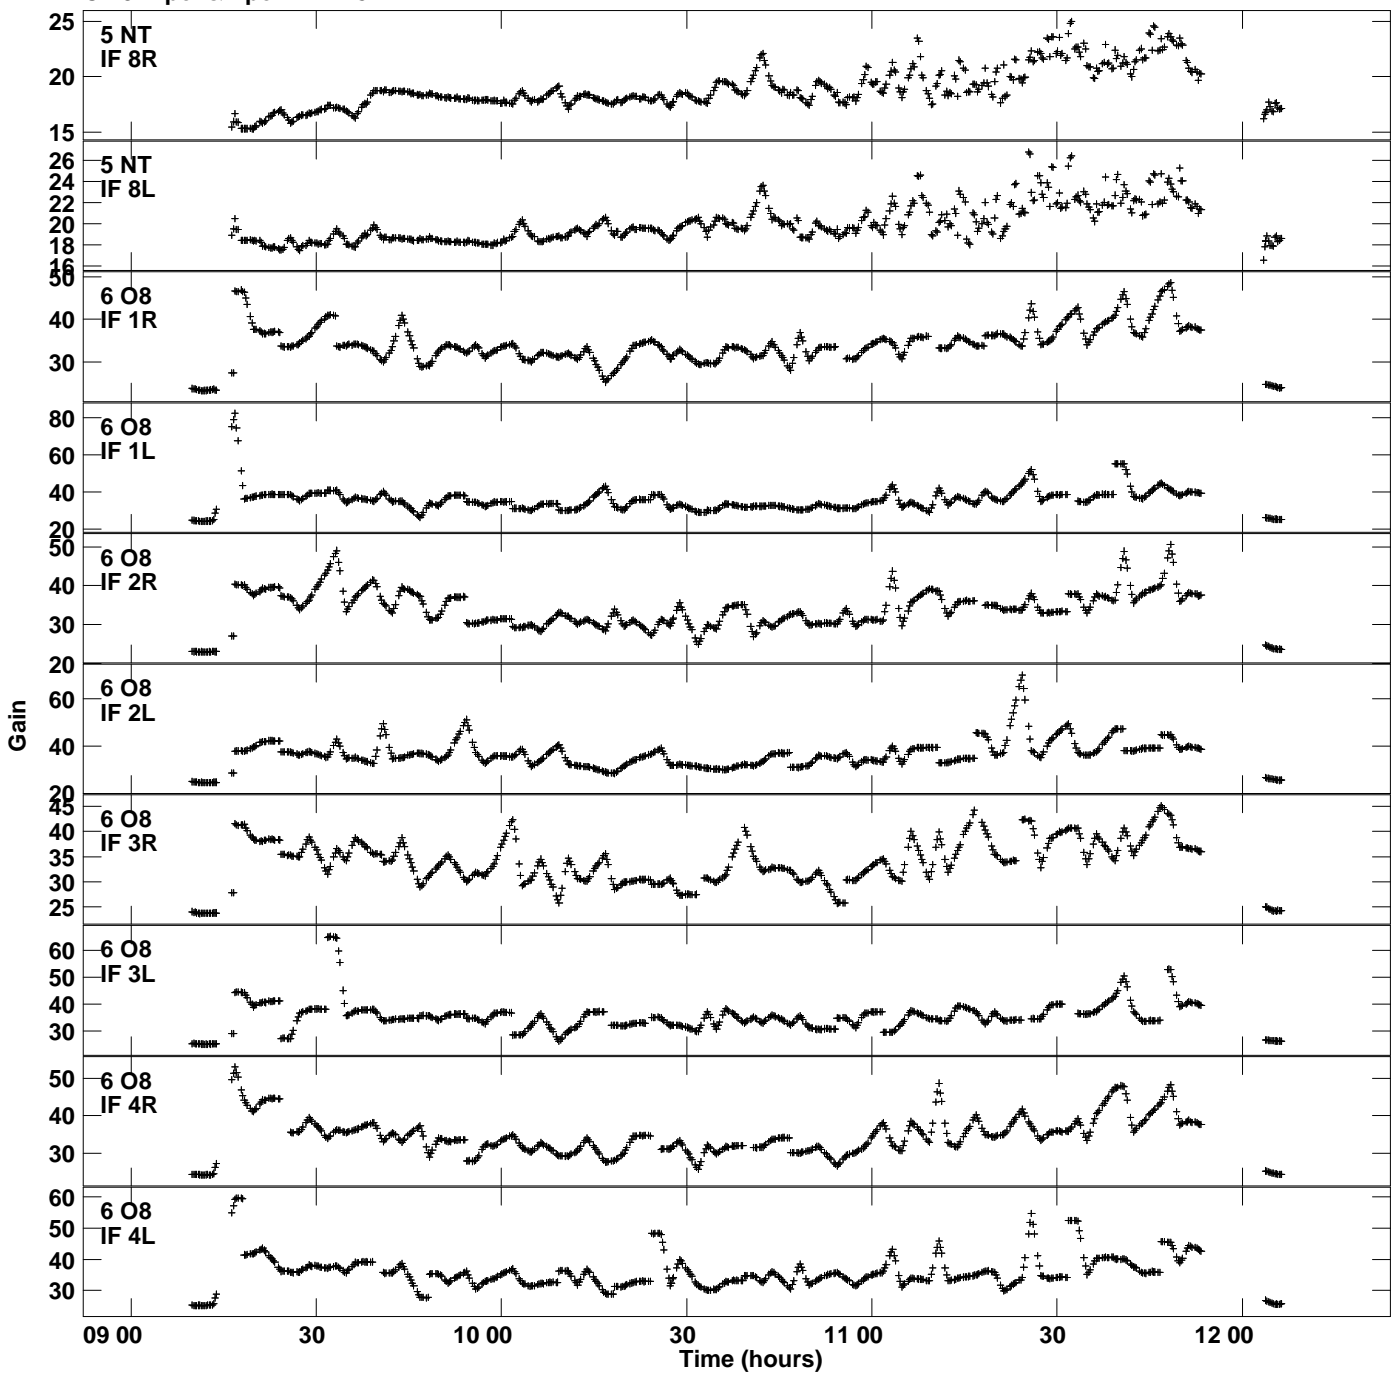

Plot file version 3 created 30-NOV-2022 17:06:57
Gain amp vs UTC time for RSG17.TMP.1
CL 5 Rpol & Lpol IF 1 - 8

Plot file version 4 created 30-NOV-2022 17:06:57
Gain amp vs UTC time for RSG17.TMP.1
CL 5 Rpol & Lpol IF 1 - 8

Plot file version 5 created 30-NOV-2022 17:06:57
Gain amp vs UTC time for RSG17.TMP.1
CL 5 Rpol & Lpol IF 1 - 8

Plot file version 6 created 30-NOV-2022 17:06:57
Gain amp vs UTC time for RSG17.TMP.1
CL 5 Rpol & Lpol IF 1 - 8

Plot file version 7 created 30-NOV-2022 17:06:57
Gain amp vs UTC time for RSG17.TMP.1
CL 5 Rpol & Lpol IF 1 - 8

Plot file version 8 created 30-NOV-2022 17:06:57
Gain amp vs UTC time for RSG17.TMP.1
CL 5 Rpol & Lpol IF 1 - 8

Plot file version 9 created 30-NOV-2022 17:06:57
Gain amp vs UTC time for RSG17.TMP.1
CL 5 Rpol & Lpol IF 1 - 8

Plot file version 10 created 30-NOV-2022 17:06:57
Gain amp vs UTC time for RSG17.TMP.1
CL 5 Rpol & Lpol IF 1 - 8