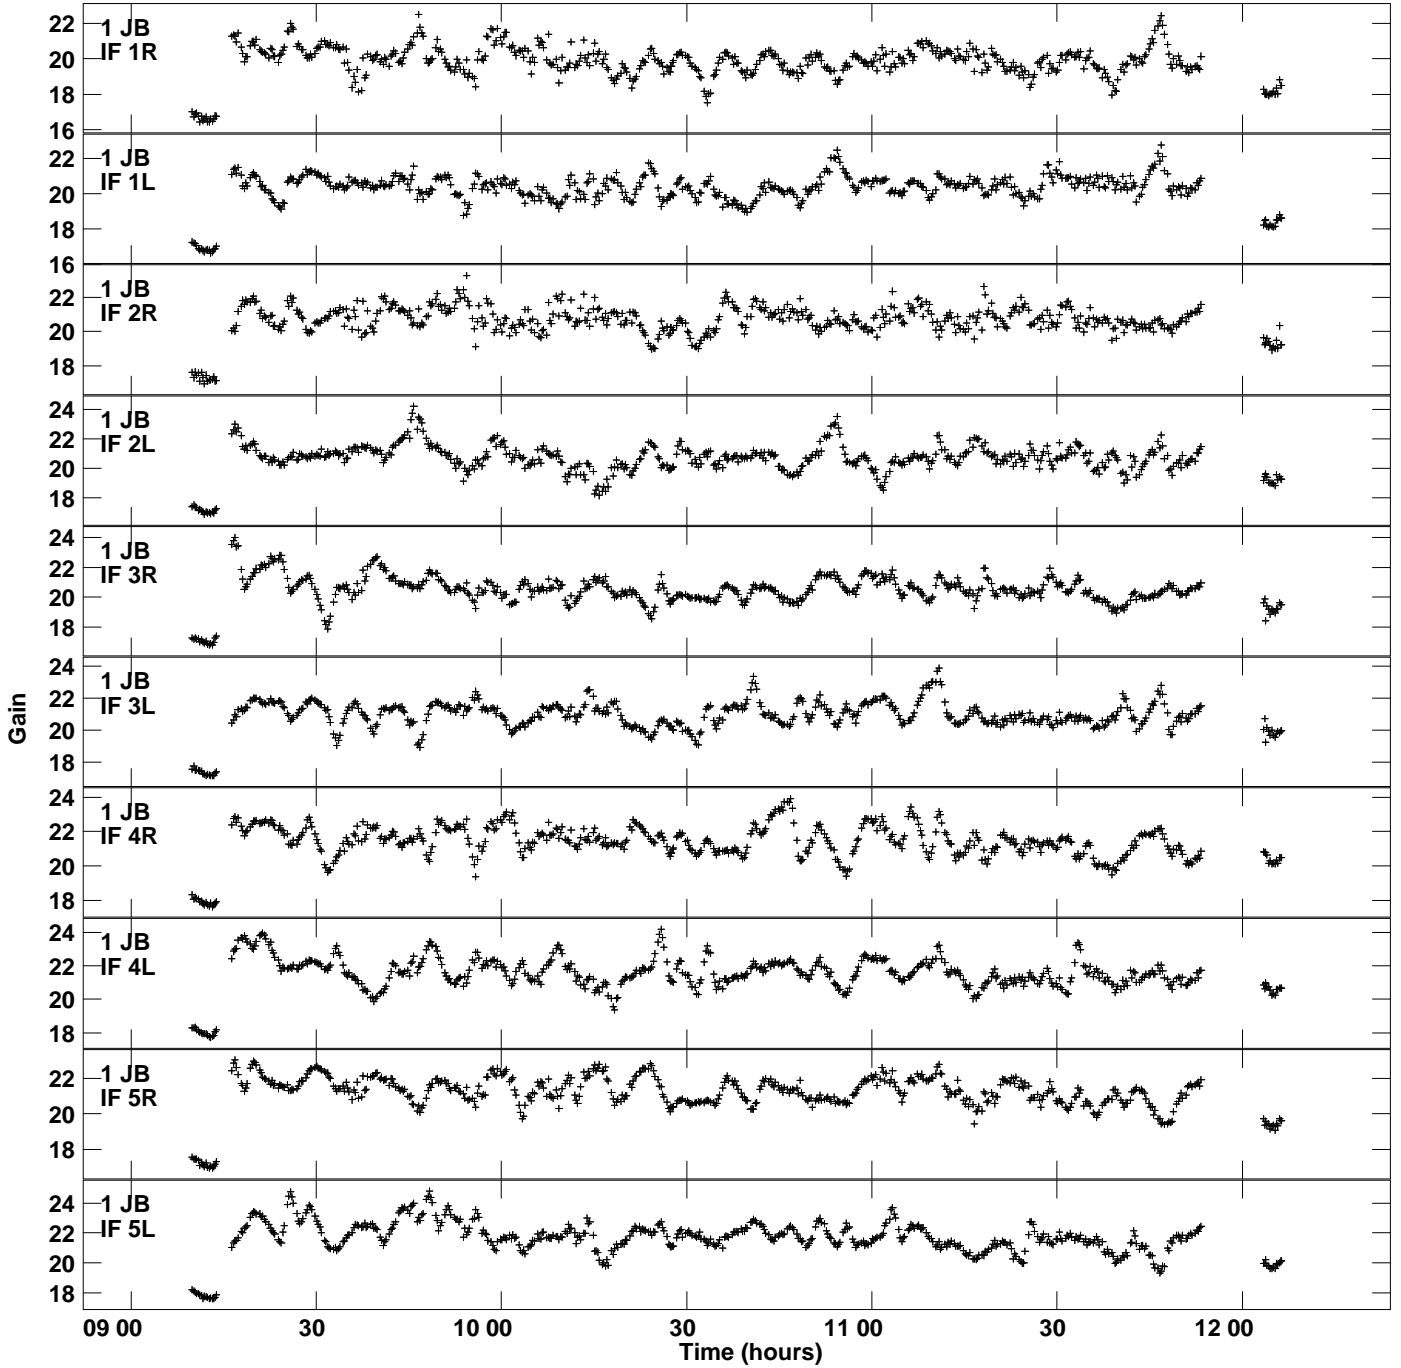

Plot file version 1 created 30-NOV-2022 17:06:57
Gain amp vs UTC time for RSG17.TMP.1
CL 5 Rpol & Lpol IF 1 - 8

Plot file version 2 created 30-NOV-2022 17:06:57
Gain amp vs UTC time for RSG17.TMP.1
CL 5 Rpol & Lpol IF 1 - 8

Plot file version 3 created 30-NOV-2022 17:06:57
Gain amp vs UTC time for RSG17.TMP.1
CL 5 Rpol & Lpol IF 1 - 8

Plot file version 4 created 30-NOV-2022 17:06:57
Gain amp vs UTC time for RSG17.TMP.1
CL 5 Rpol & Lpol IF 1 - 8

Plot file version 5 created 30-NOV-2022 17:06:57
Gain amp vs UTC time for RSG17.TMP.1
CL 5 Rpol & Lpol IF 1 - 8

Plot file version 6 created 30-NOV-2022 17:06:57
Gain amp vs UTC time for RSG17.TMP.1
CL 5 Rpol & Lpol IF 1 - 8

Plot file version 7 created 30-NOV-2022 17:06:57
Gain amp vs UTC time for RSG17.TMP.1
CL 5 Rpol & Lpol IF 1 - 8

Plot file version 8 created 30-NOV-2022 17:06:57
Gain amp vs UTC time for RSG17.TMP.1
CL 5 Rpol & Lpol IF 1 - 8