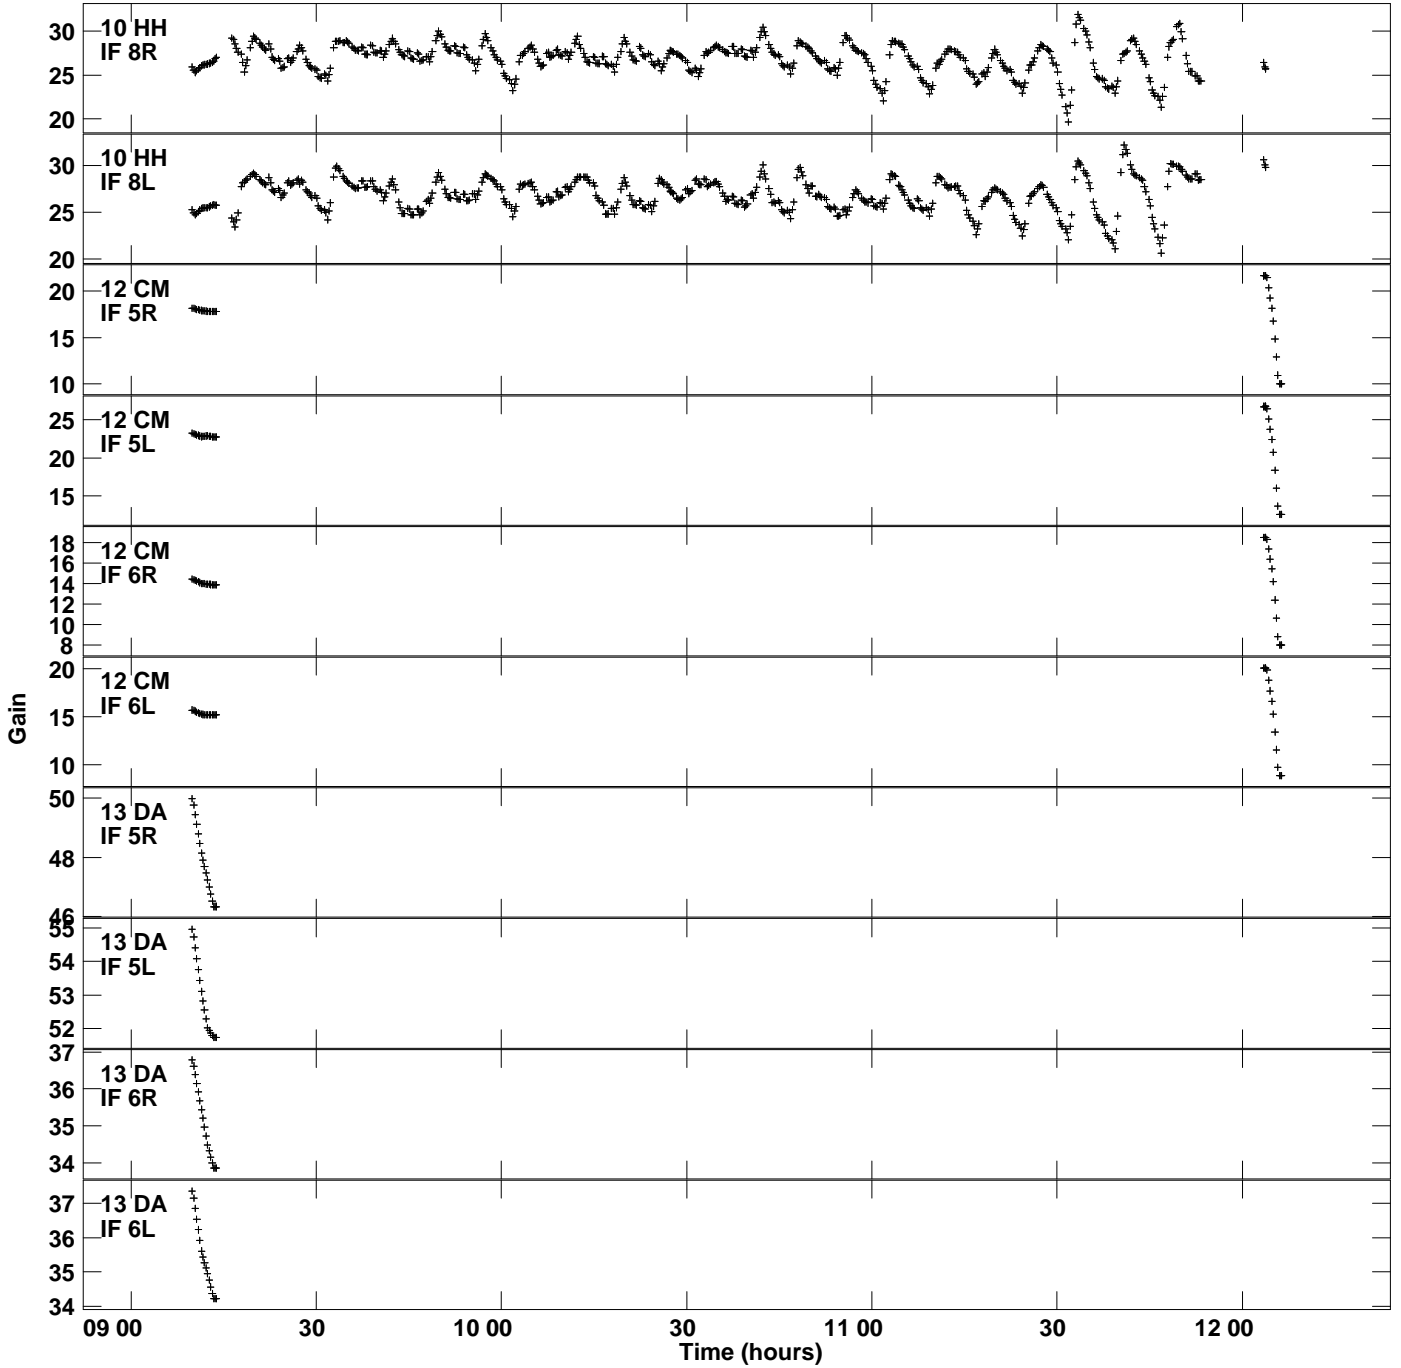

Plot file version 13 created 30-NOV-2022 17:06:57
Gain amp vs UTC time for RSG17.TMP.1
CL 5 Rpol & Lpol IF 1 - 8

Plot file version 14 created 30-NOV-2022 17:06:57
Gain amp vs UTC time for RSG17.TMP.1
CL 5 Rpol & Lpol IF 1 - 8

Plot file version 15 created 30-NOV-2022 17:06:57
Gain amp vs UTC time for RSG17.TMP.1
CL 5 Rpol & Lpol IF 1 - 8

Plot file version 16 created 30-NOV-2022 17:06:57
Gain amp vs UTC time for RSG17.TMP.1
CL 5 Rpol & Lpol IF 1 - 8