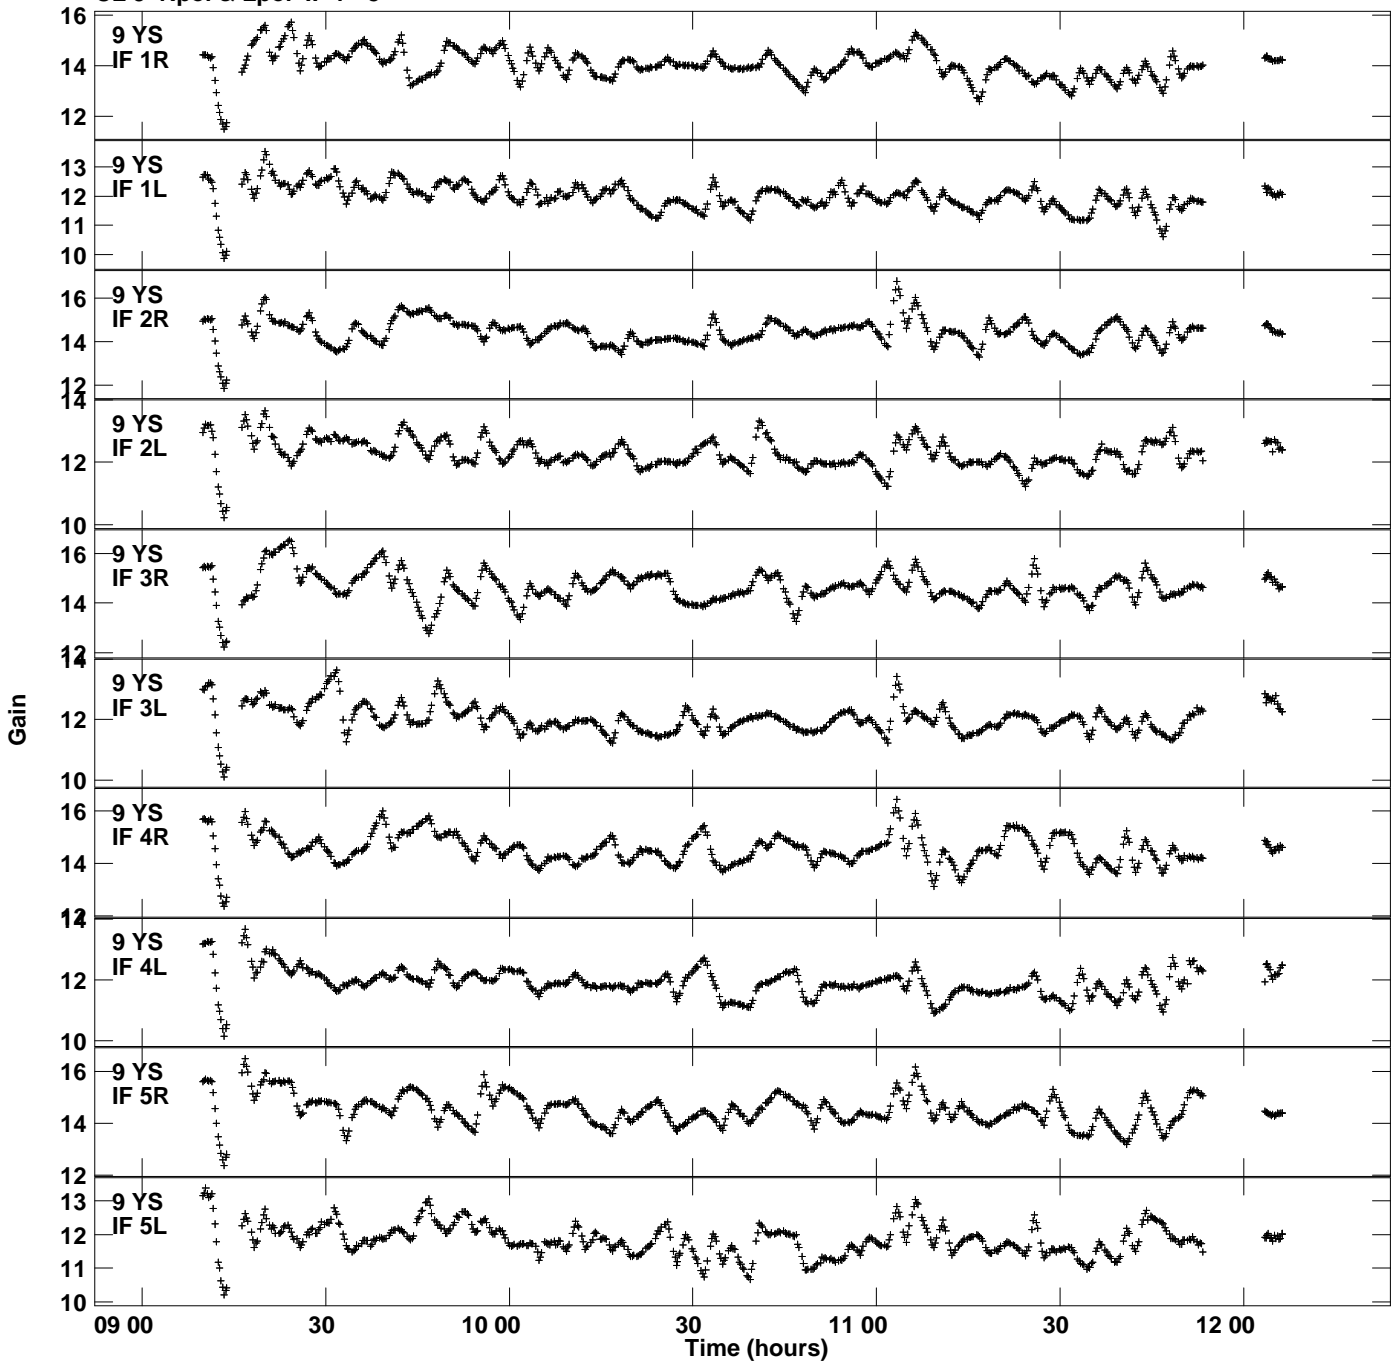

Plot file version 13 created 30-NOV-2022 17:06:57
Gain amp vs UTC time for RSG17.TMP.1
CL 5 Rpol & Lpol IF 1 - 8