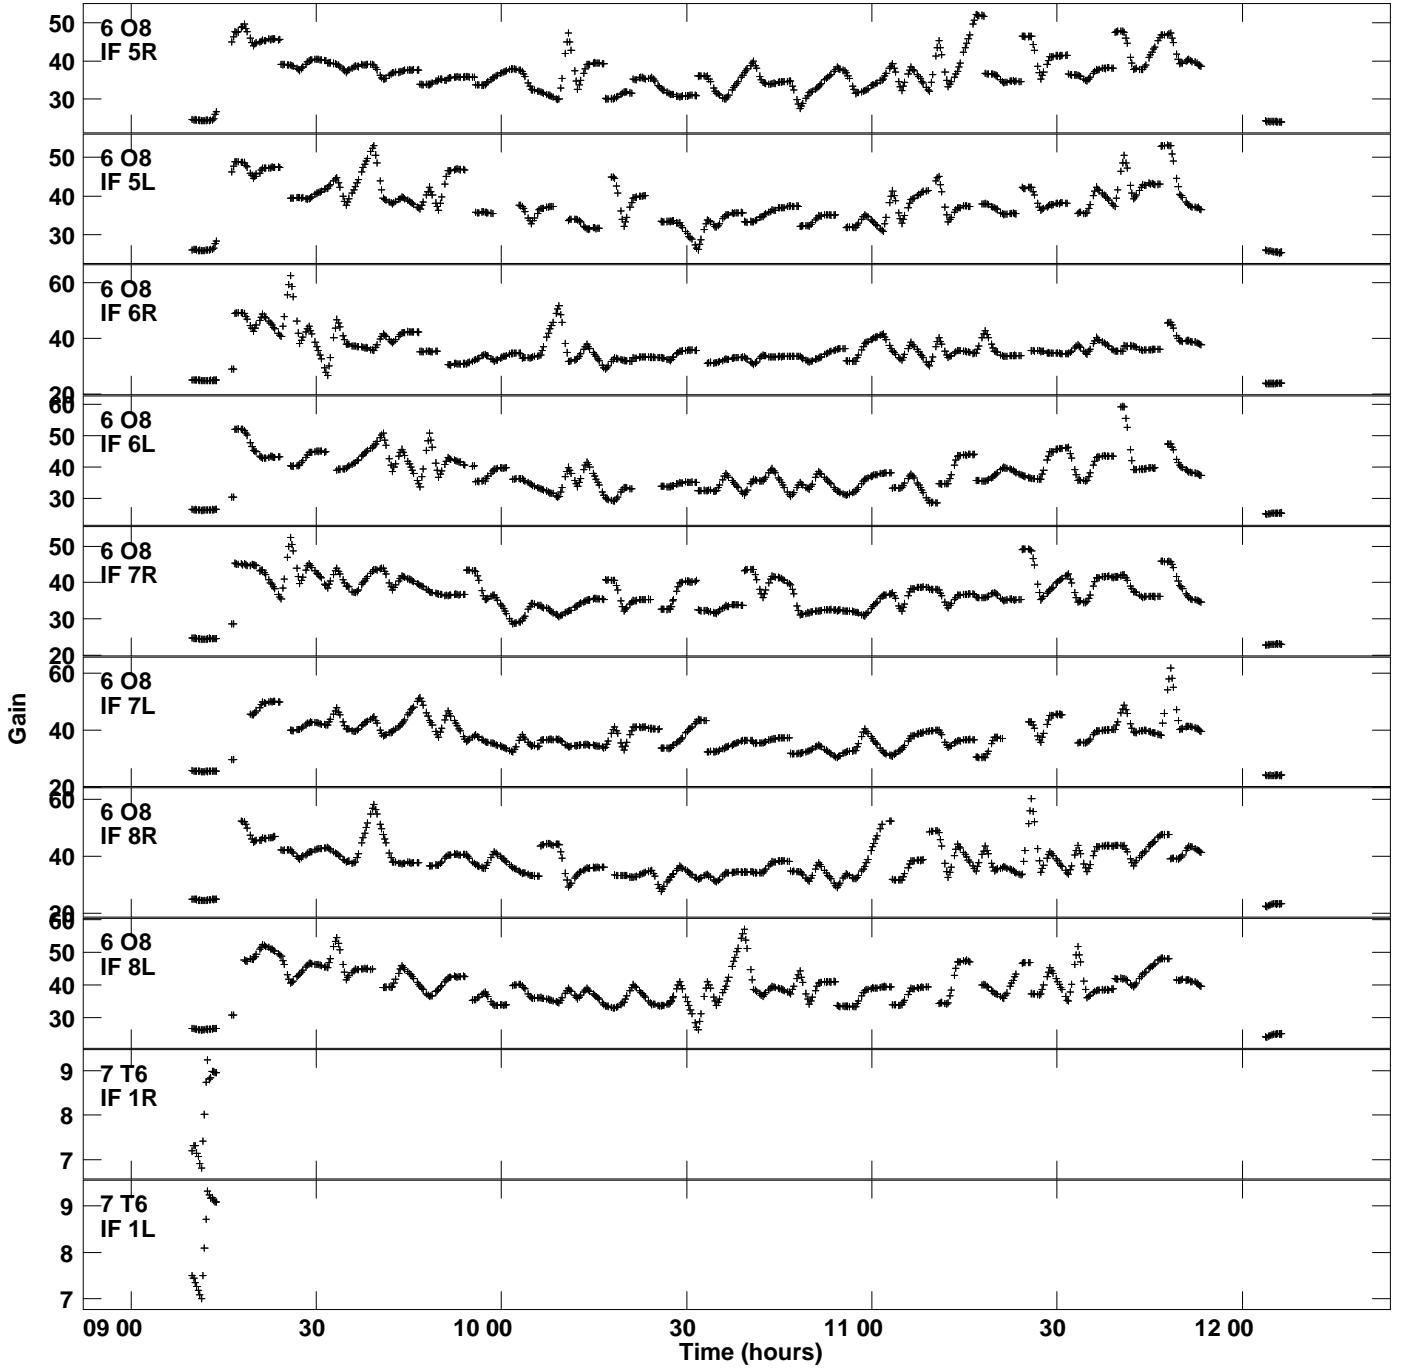

Plot file version 9 created 30-NOV-2022 17:06:57
Gain amp vs UTC time for RSG17.TMP.1
CL 5 Rpol & Lpol IF 1 - 8