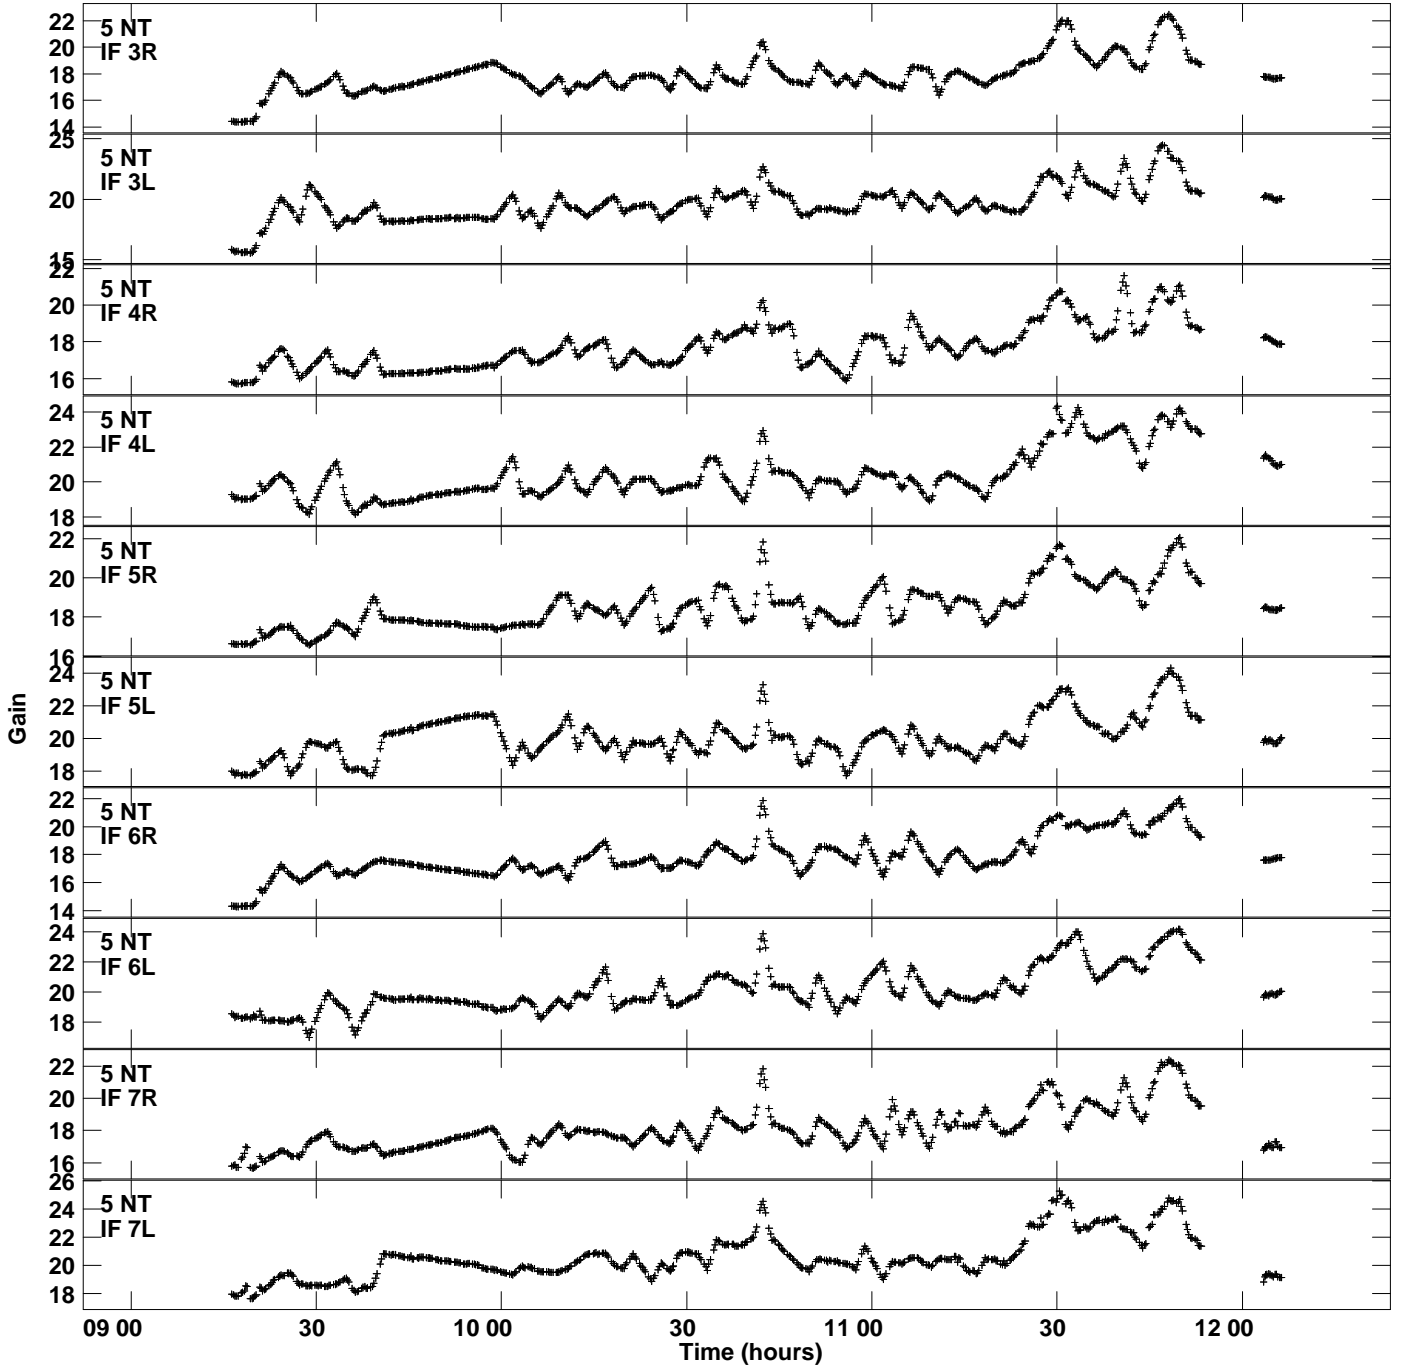

Plot file version 1 created 30-NOV-2022 17:06:57
Gain amp vs UTC time for RSG17.TMP.1
CL 5 Rpol & Lpol IF 1 - 8

Plot file version 2 created 30-NOV-2022 17:06:57
Gain amp vs UTC time for RSG17.TMP.1
CL 5 Rpol & Lpol IF 1 - 8

Plot file version 3 created 30-NOV-2022 17:06:57
Gain amp vs UTC time for RSG17.TMP.1
CL 5 Rpol & Lpol IF 1 - 8

Plot file version 4 created 30-NOV-2022 17:06:57
Gain amp vs UTC time for RSG17.TMP.1
CL 5 Rpol & Lpol IF 1 - 8

Plot file version 5 created 30-NOV-2022 17:06:57
Gain amp vs UTC time for RSG17.TMP.1
CL 5 Rpol & Lpol IF 1 - 8

Plot file version 6 created 30-NOV-2022 17:06:57
Gain amp vs UTC time for RSG17.TMP.1
CL 5 Rpol & Lpol IF 1 - 8

Plot file version 7 created 30-NOV-2022 17:06:57
Gain amp vs UTC time for RSG17.TMP.1
CL 5 Rpol & Lpol IF 1 - 8

Plot file version 8 created 30-NOV-2022 17:06:57
Gain amp vs UTC time for RSG17.TMP.1
CL 5 Rpol & Lpol IF 1 - 8