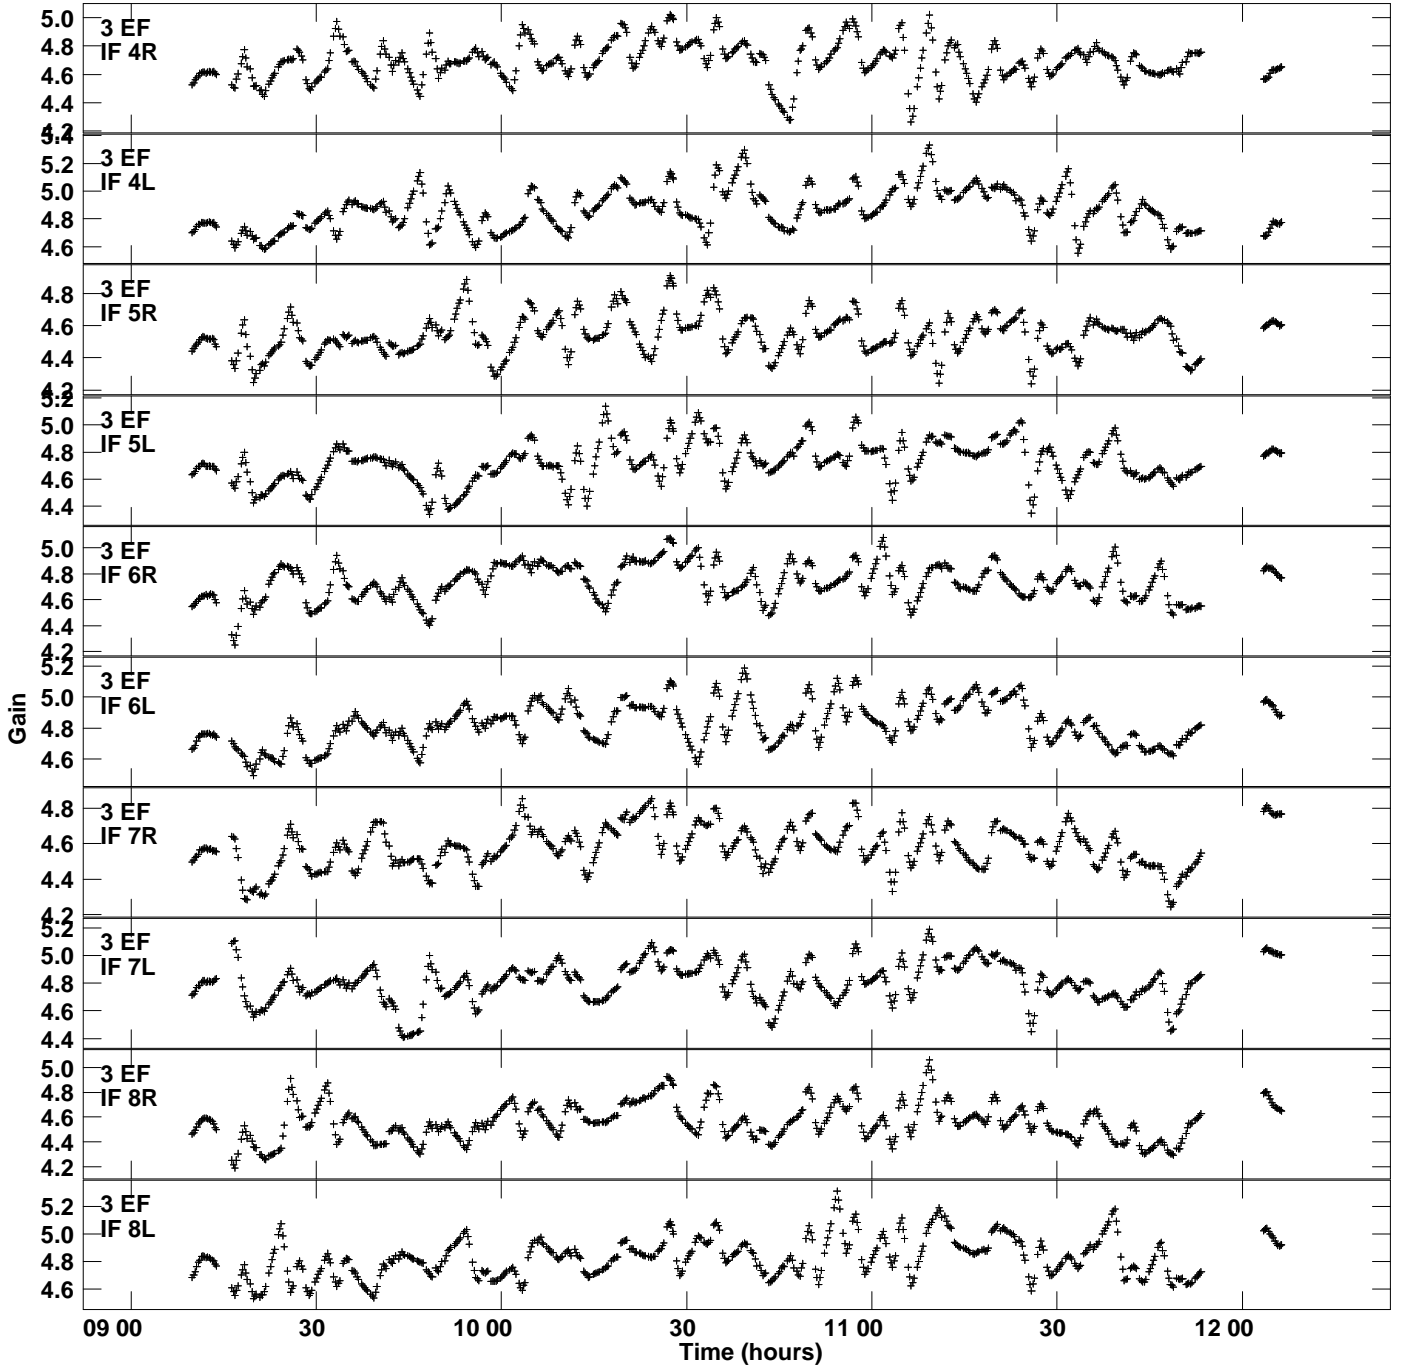

Plot file version 1 created 30-NOV-2022 17:06:57
Gain amp vs UTC time for RSG17.TMP.1
CL 5 Rpol & Lpol IF 1 - 8

Plot file version 2 created 30-NOV-2022 17:06:57
Gain amp vs UTC time for RSG17.TMP.1
CL 5 Rpol & Lpol IF 1 - 8

Plot file version 3 created 30-NOV-2022 17:06:57
Gain amp vs UTC time for RSG17.TMP.1
CL 5 Rpol & Lpol IF 1 - 8

Plot file version 4 created 30-NOV-2022 17:06:57
Gain amp vs UTC time for RSG17.TMP.1
CL 5 Rpol & Lpol IF 1 - 8

Plot file version 5 created 30-NOV-2022 17:06:57
Gain amp vs UTC time for RSG17.TMP.1
CL 5 Rpol & Lpol IF 1 - 8

Plot file version 6 created 30-NOV-2022 17:06:57
Gain amp vs UTC time for RSG17.TMP.1
CL 5 Rpol & Lpol IF 1 - 8

Plot file version 7 created 30-NOV-2022 17:06:57
Gain amp vs UTC time for RSG17.TMP.1
CL 5 Rpol & Lpol IF 1 - 8

Plot file version 8 created 30-NOV-2022 17:06:57
Gain amp vs UTC time for RSG17.TMP.1
CL 5 Rpol & Lpol IF 1 - 8