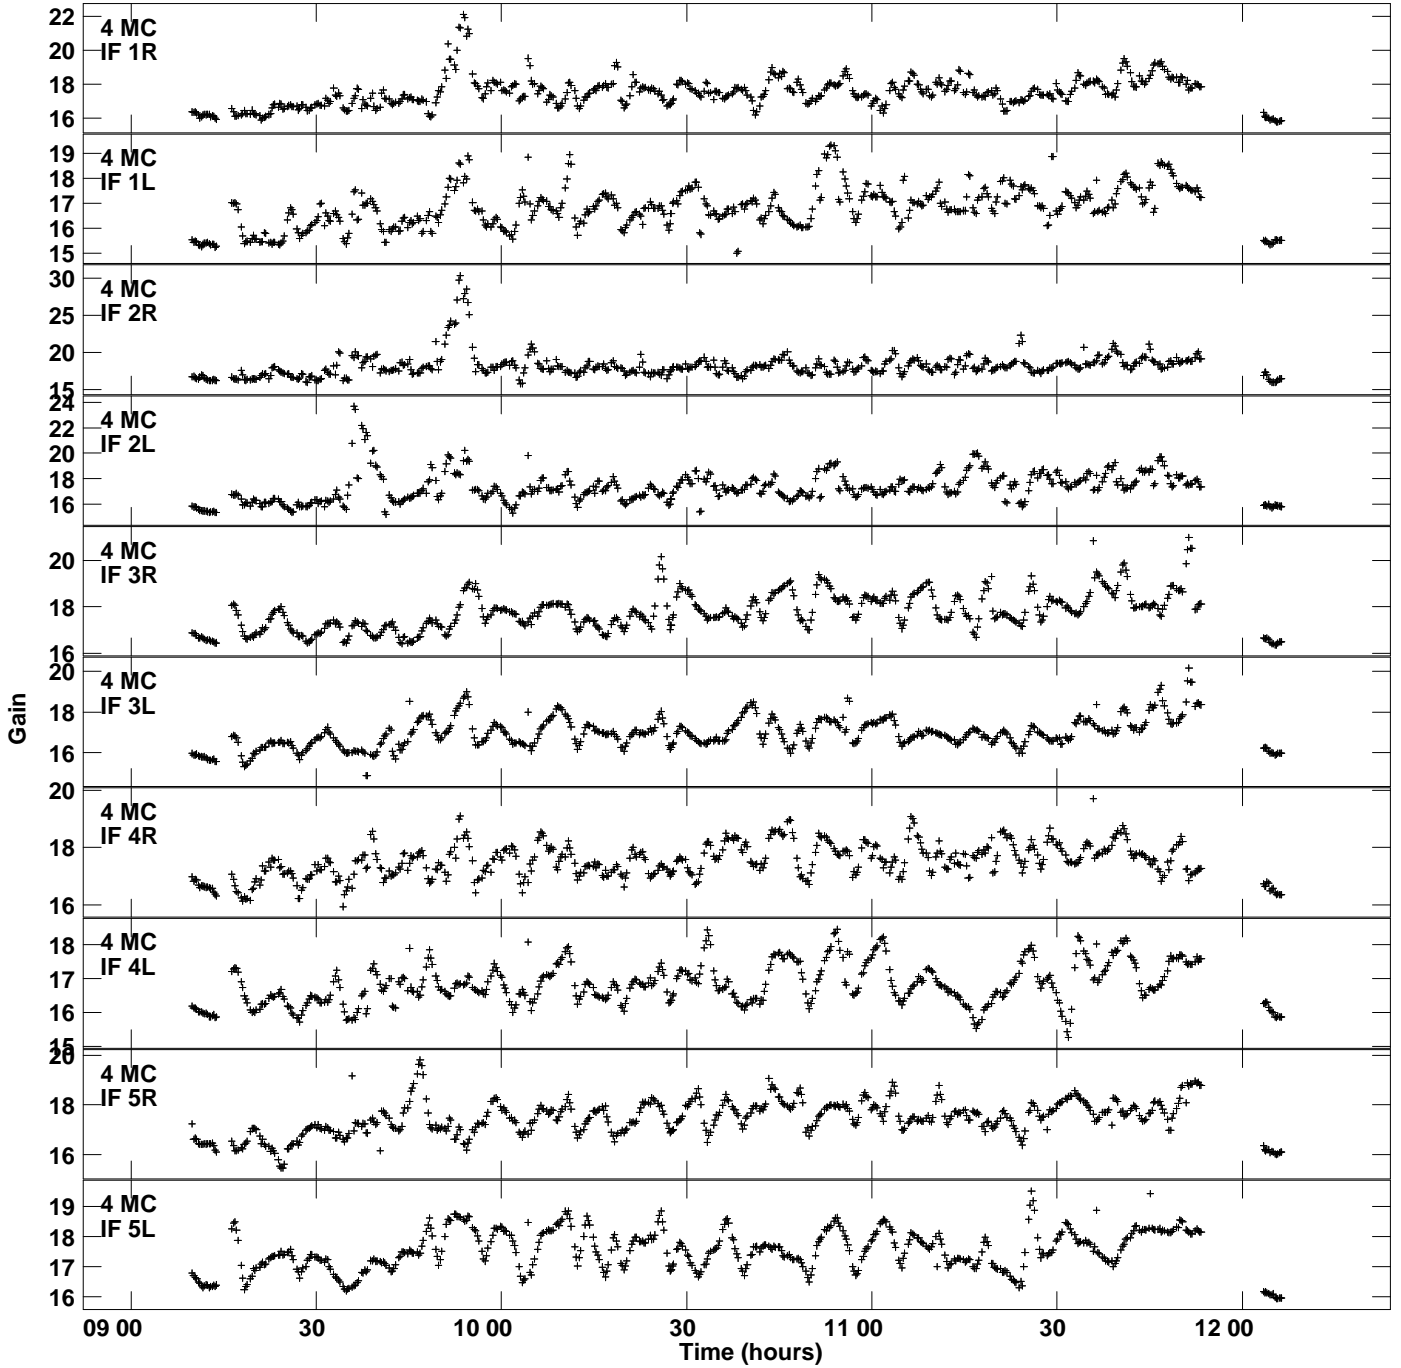

Plot file version 1 created 30-NOV-2022 17:06:57
Gain amp vs UTC time for RSG17.TMP.1
CL 5 Rpol & Lpol IF 1 - 8

Plot file version 2 created 30-NOV-2022 17:06:57
Gain amp vs UTC time for RSG17.TMP.1
CL 5 Rpol & Lpol IF 1 - 8

Plot file version 3 created 30-NOV-2022 17:06:57
Gain amp vs UTC time for RSG17.TMP.1
CL 5 Rpol & Lpol IF 1 - 8

Plot file version 4 created 30-NOV-2022 17:06:57
Gain amp vs UTC time for RSG17.TMP.1
CL 5 Rpol & Lpol IF 1 - 8

Plot file version 5 created 30-NOV-2022 17:06:57
Gain amp vs UTC time for RSG17.TMP.1
CL 5 Rpol & Lpol IF 1 - 8

Plot file version 6 created 30-NOV-2022 17:06:57
Gain amp vs UTC time for RSG17.TMP.1
CL 5 Rpol & Lpol IF 1 - 8

Plot file version 7 created 30-NOV-2022 17:06:57
Gain amp vs UTC time for RSG17.TMP.1
CL 5 Rpol & Lpol IF 1 - 8

Plot file version 8 created 30-NOV-2022 17:06:57
Gain amp vs UTC time for RSG17.TMP.1
CL 5 Rpol & Lpol IF 1 - 8