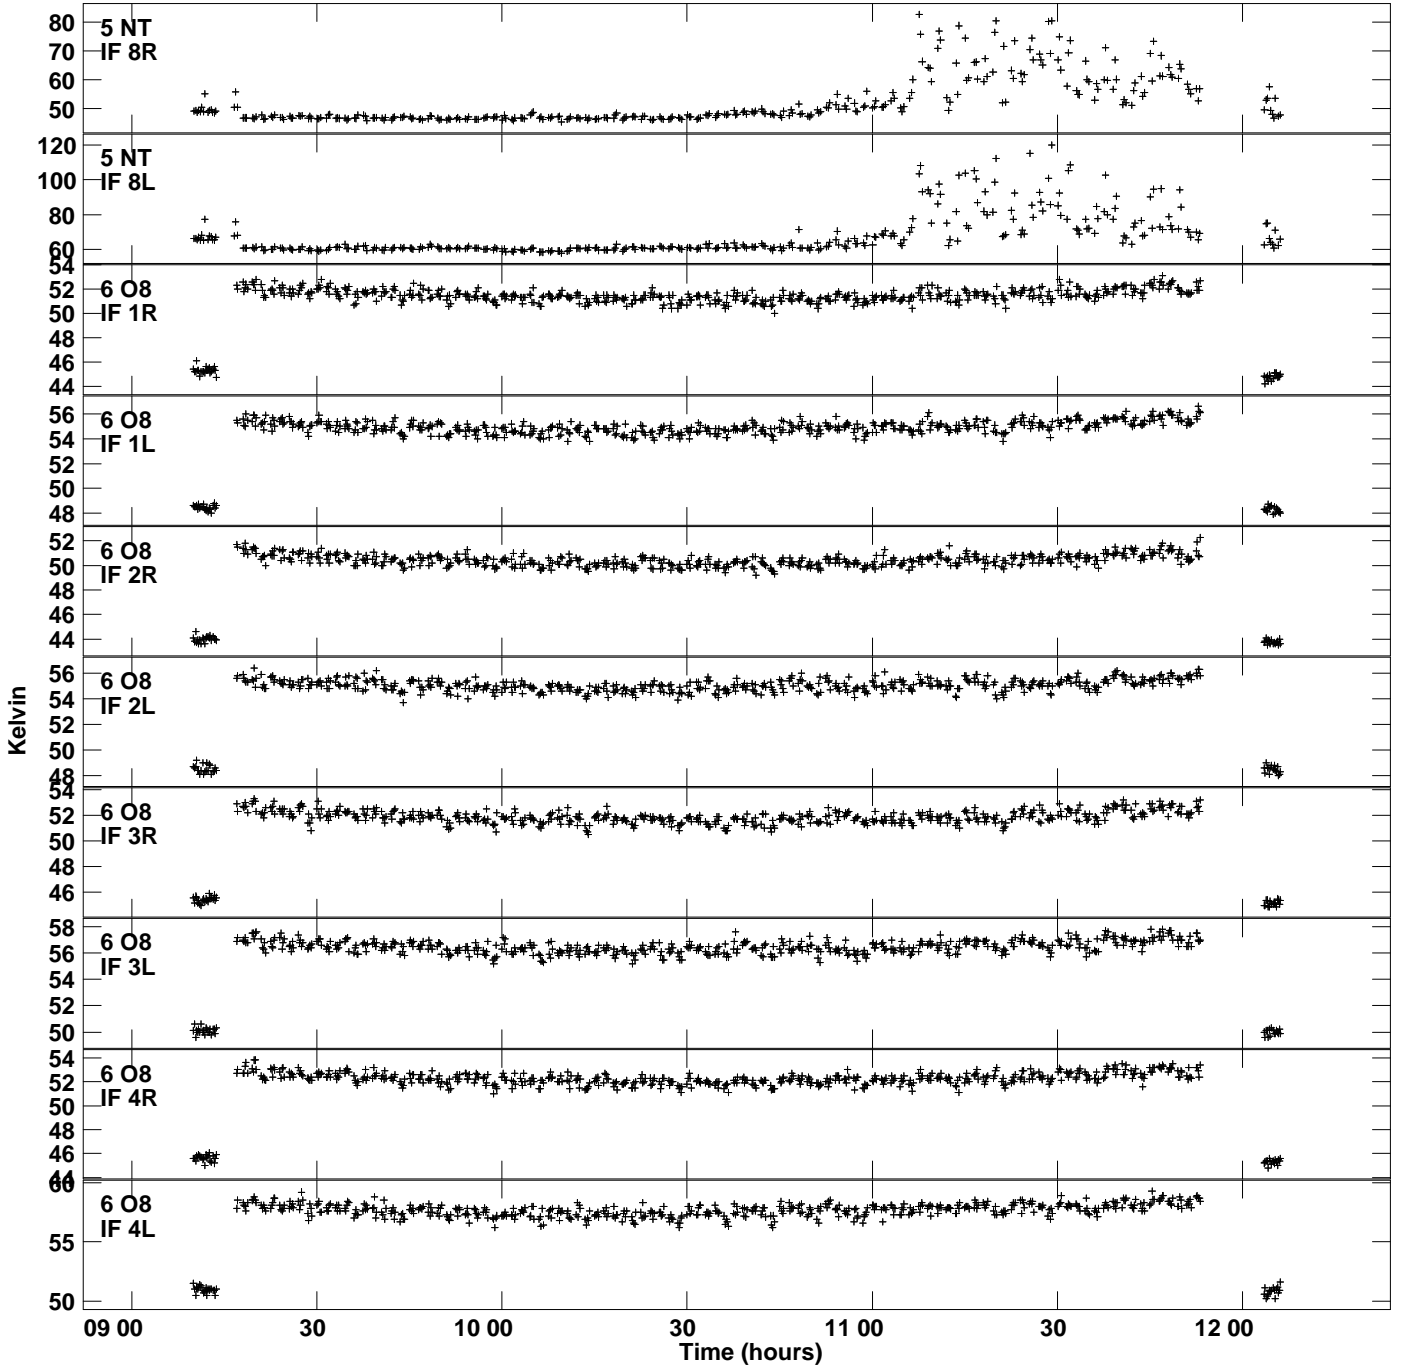

Plot file version 5 created 30-NOV-2022 16:58:56
Tsyst vs UTC time for RSG17.UVDATA.1
TY 1 Rpol & Lpol IF 1 - 8

Plot file version 6 created 30-NOV-2022 16:58:56
Tsyst vs UTC time for RSG17.UVDATA.1
TY 1 Rpol & Lpol IF 1 - 8

Plot file version 7 created 30-NOV-2022 16:58:56
Tsyst vs UTC time for RSG17.UVDATA.1
TY 1 Rpol & Lpol IF 1 - 8

Plot file version 8 created 30-NOV-2022 16:58:56
Tsyst vs UTC time for RSG17.UVDATA.1
TY 1 Rpol & Lpol IF 1 - 8