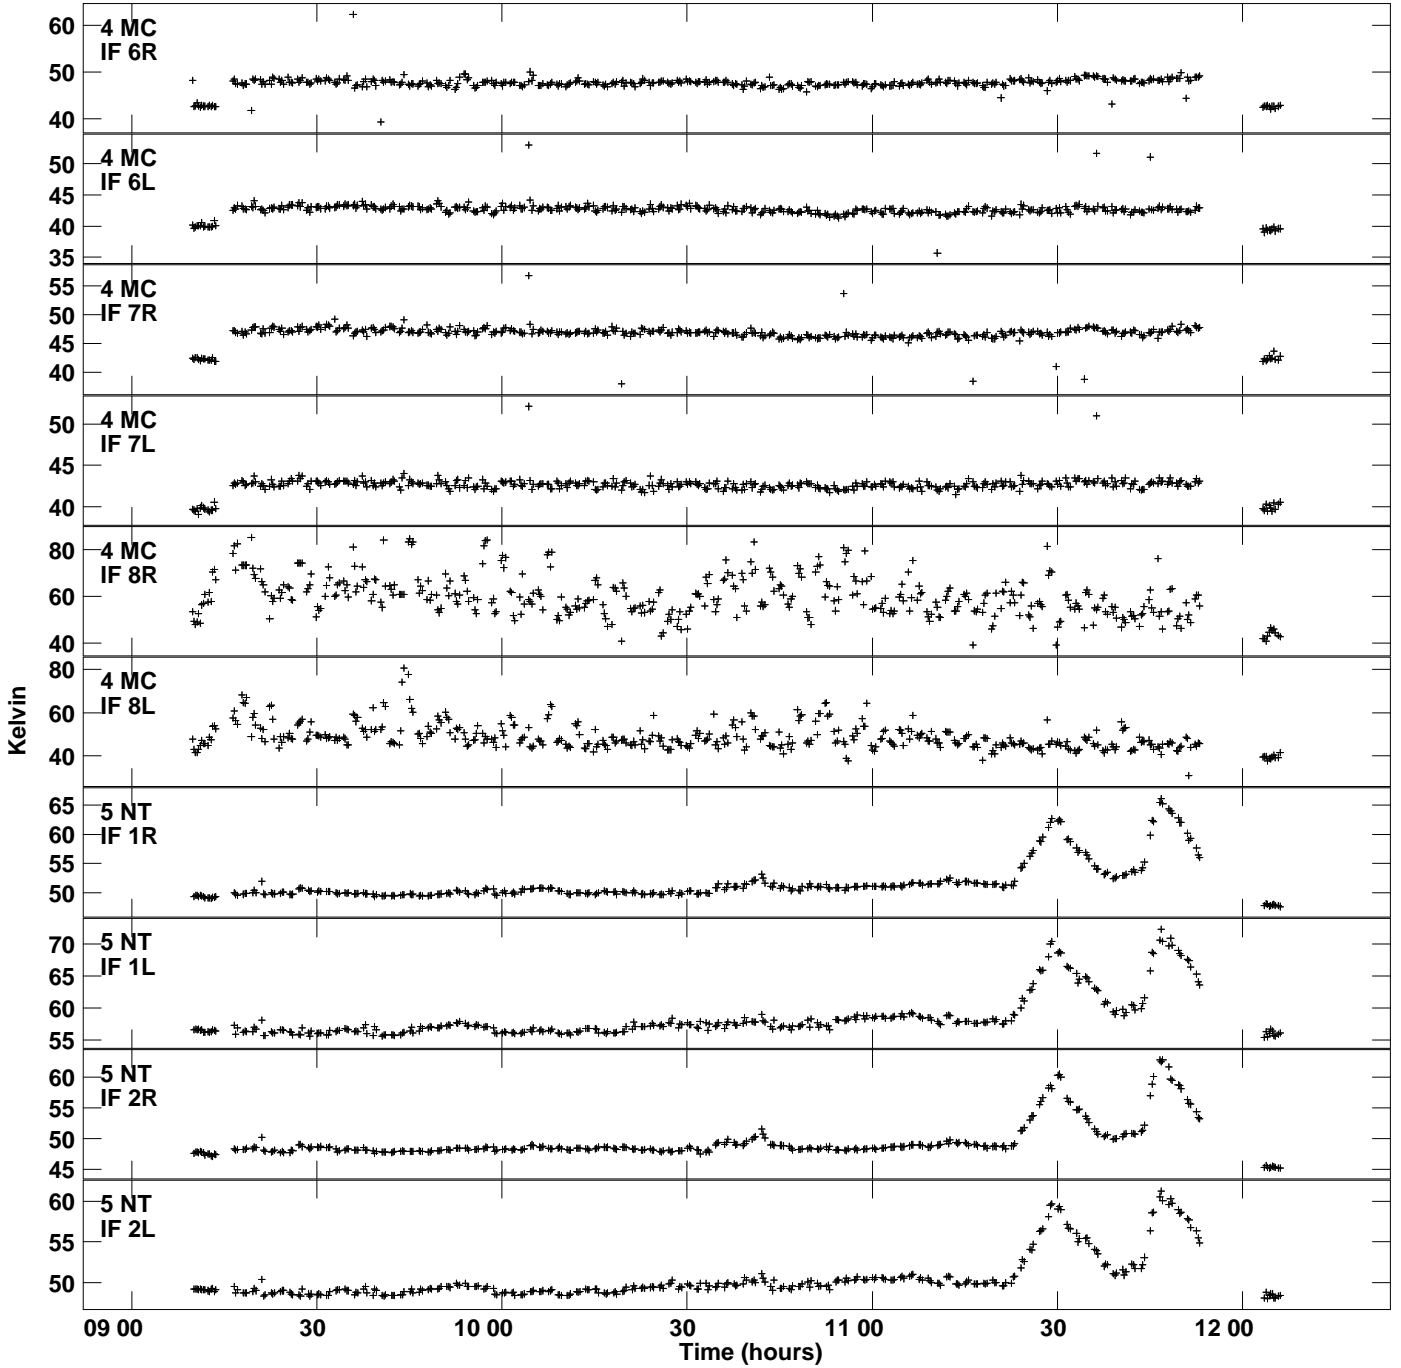

Plot file version 1 created 30-NOV-2022 16:58:56
Tsyst vs UTC time for RSG17.UVDATA.1
TY 1 Rpol & Lpol IF 1 - 8

Plot file version 2 created 30-NOV-2022 16:58:56
Tsyst vs UTC time for RSG17.UVDATA.1
TY 1 Rpol & Lpol IF 1 - 8

Plot file version 3 created 30-NOV-2022 16:58:56
Tsyst vs UTC time for RSG17.UVDATA.1
TY 1 Rpol & Lpol IF 1 - 8

Plot file version 4 created 30-NOV-2022 16:58:56
Tsyst vs UTC time for RSG17.UVDATA.1
TY 1 Rpol & Lpol IF 1 - 8

Plot file version 5 created 30-NOV-2022 16:58:56
Tsyst vs UTC time for RSG17.UVDATA.1
TY 1 Rpol & Lpol IF 1 - 8

Plot file version 6 created 30-NOV-2022 16:58:56
Tsyst vs UTC time for RSG17.UVDATA.1
TY 1 Rpol & Lpol IF 1 - 8

Plot file version 7 created 30-NOV-2022 16:58:56
Tsyst vs UTC time for RSG17.UVDATA.1
TY 1 Rpol & Lpol IF 1 - 8

Plot file version 8 created 30-NOV-2022 16:58:56
Tsyst vs UTC time for RSG17.UVDATA.1
TY 1 Rpol & Lpol IF 1 - 8