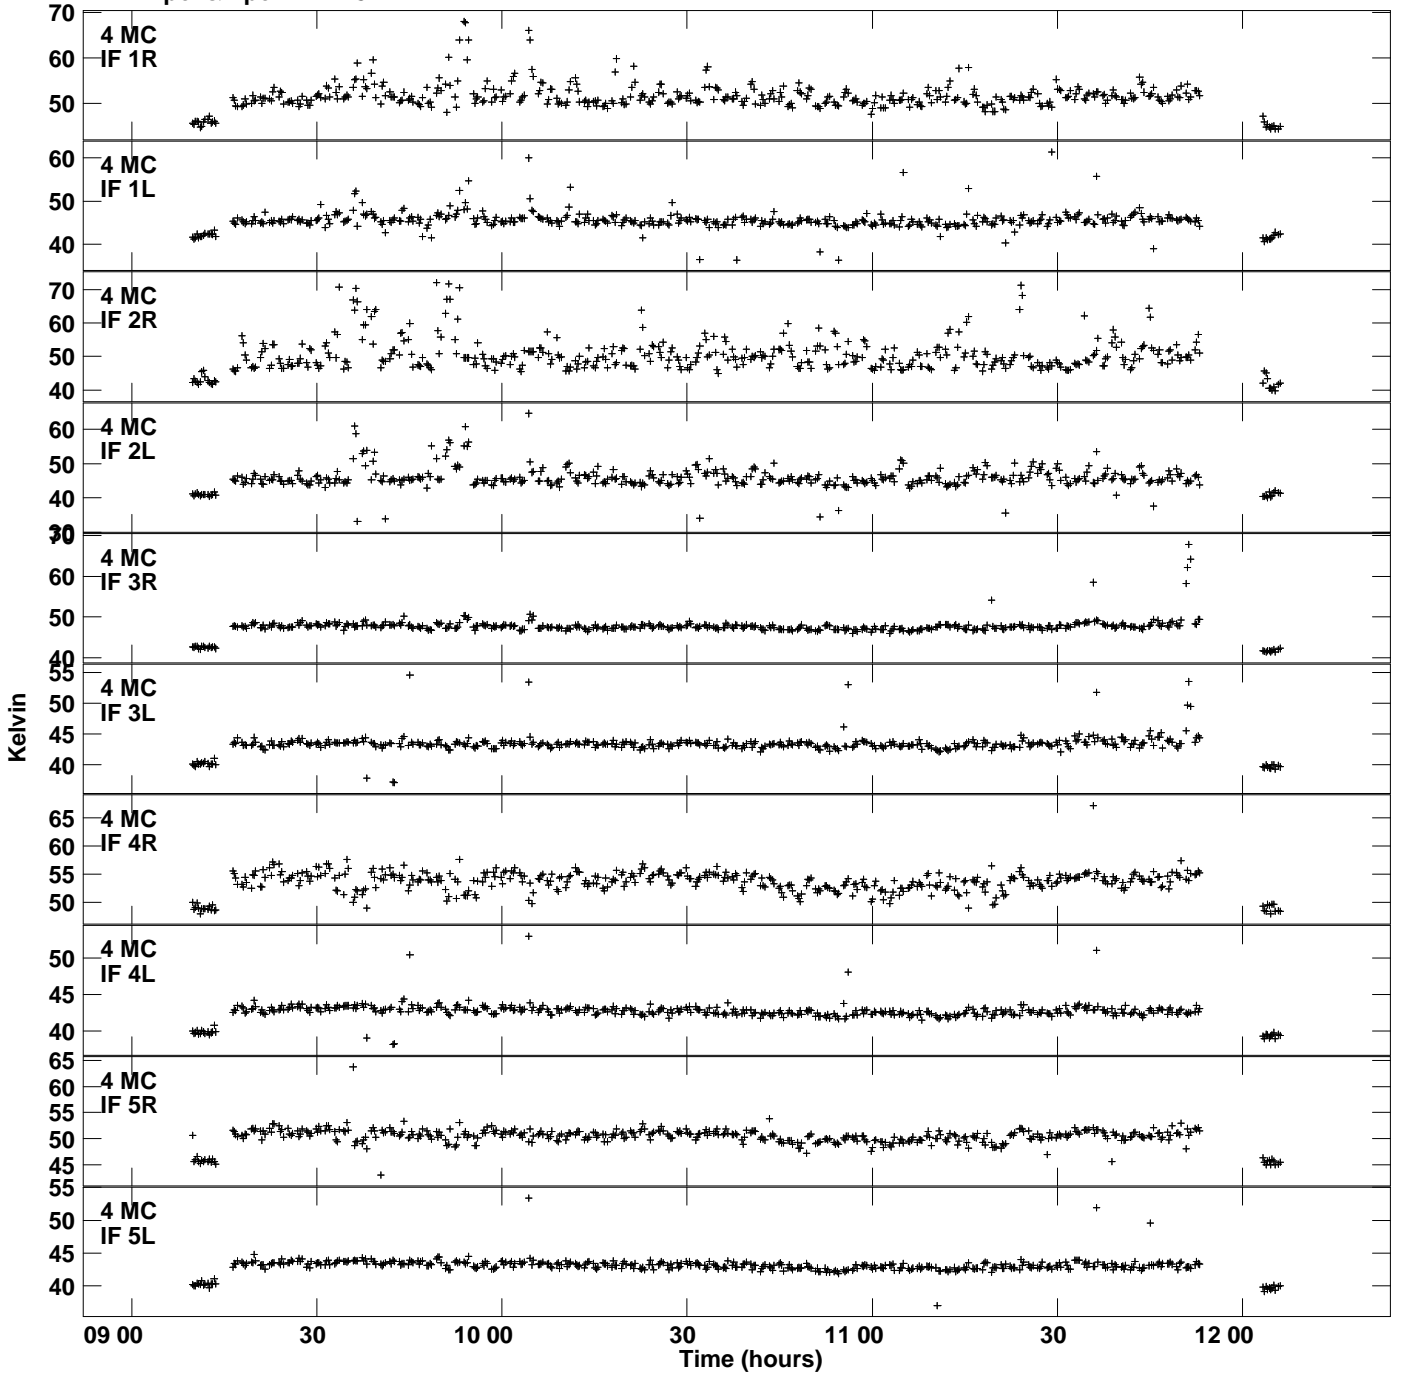

Plot file version 1 created 30-NOV-2022 16:58:56
Tsyst vs UTC time for RSG17.UVDATA.1
TY 1 Rpol & Lpol IF 1 - 8

Plot file version 2 created 30-NOV-2022 16:58:56
Tsyst vs UTC time for RSG17.UVDATA.1
TY 1 Rpol & Lpol IF 1 - 8

Plot file version 3 created 30-NOV-2022 16:58:56
Tsyst vs UTC time for RSG17.UVDATA.1
TY 1 Rpol & Lpol IF 1 - 8

Plot file version 4 created 30-NOV-2022 16:58:56
Tsyst vs UTC time for RSG17.UVDATA.1
TY 1 Rpol & Lpol IF 1 - 8

Plot file version 5 created 30-NOV-2022 16:58:56
Tsyst vs UTC time for RSG17.UVDATA.1
TY 1 Rpol & Lpol IF 1 - 8

Plot file version 6 created 30-NOV-2022 16:58:56
Tsyst vs UTC time for RSG17.UVDATA.1
TY 1 Rpol & Lpol IF 1 - 8