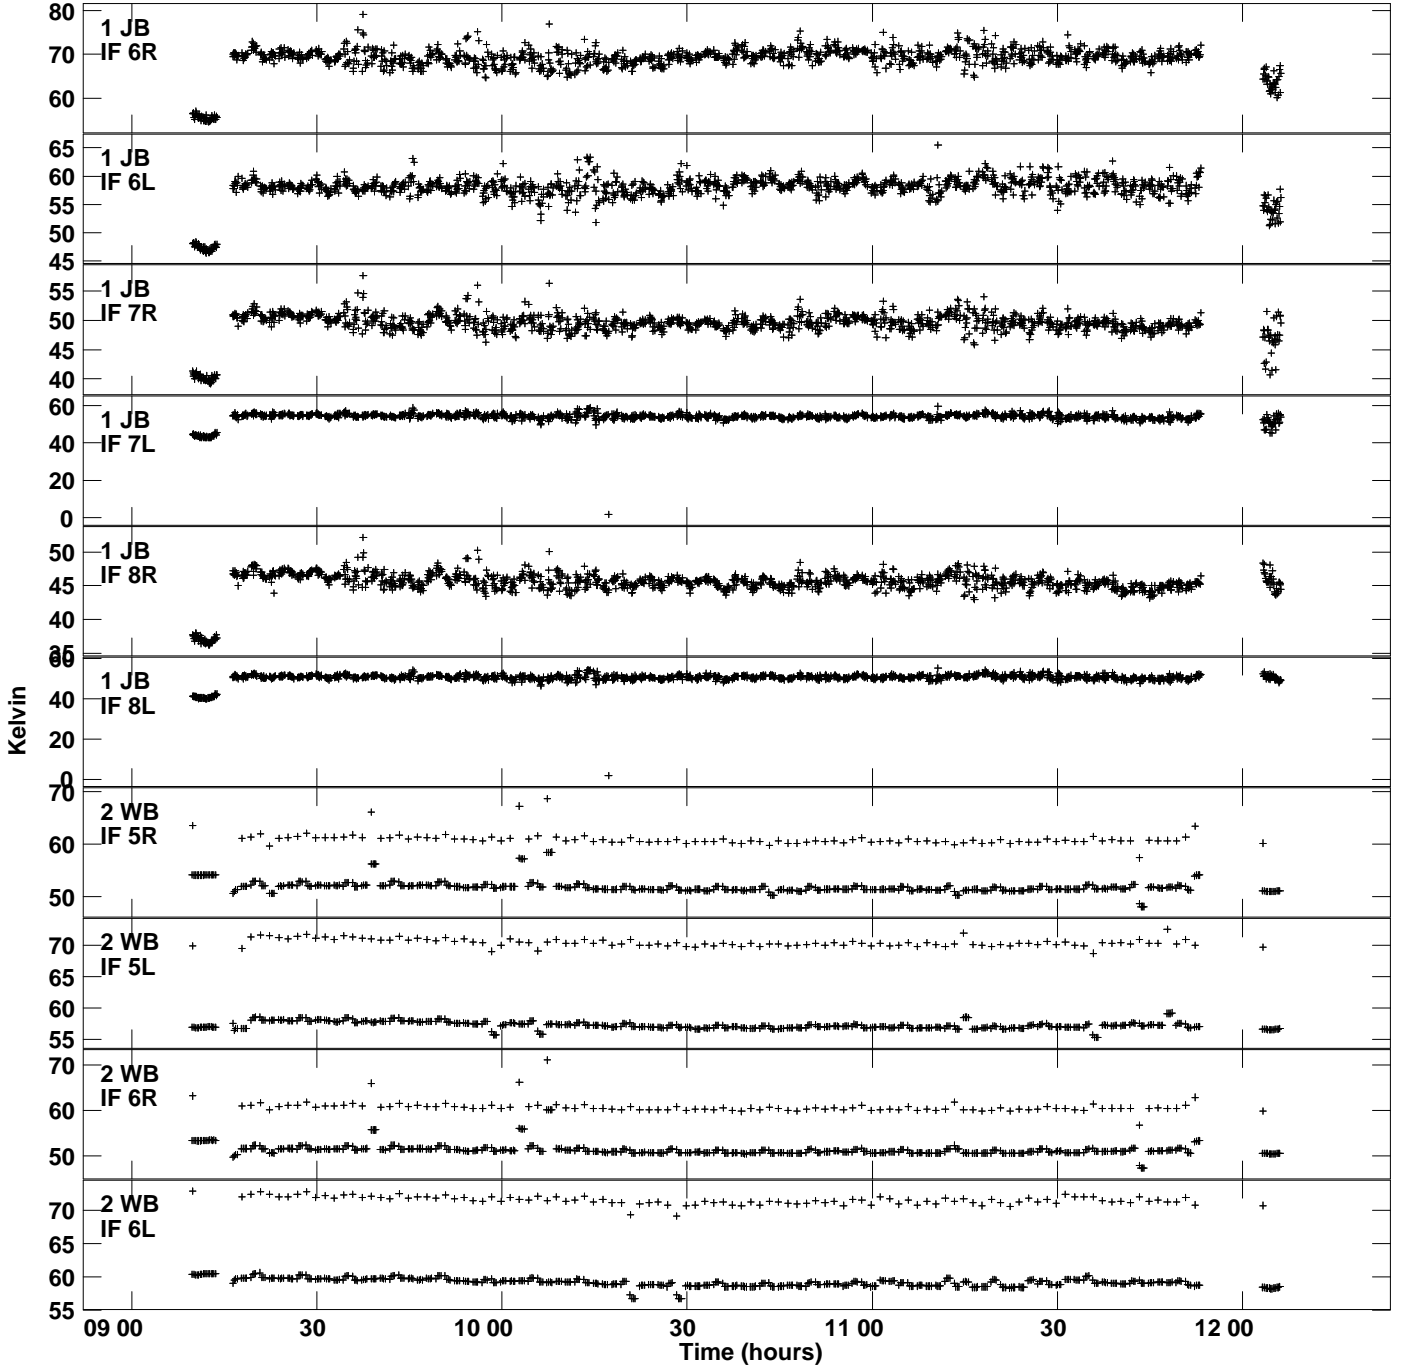

Plot file version 1 created 30-NOV-2022 16:58:56
Tsyst vs UTC time for RSG17.UVDATA.1
TY 1 Rpol & Lpol IF 1 - 8

Plot file version 2 created 30-NOV-2022 16:58:56
Tsyst vs UTC time for RSG17.UVDATA.1
TY 1 Rpol & Lpol IF 1 - 8

Plot file version 3 created 30-NOV-2022 16:58:56
Tsyst vs UTC time for RSG17.UVDATA.1
TY 1 Rpol & Lpol IF 1 - 8

Plot file version 4 created 30-NOV-2022 16:58:56
Tsyst vs UTC time for RSG17.UVDATA.1
TY 1 Rpol & Lpol IF 1 - 8

Plot file version 5 created 30-NOV-2022 16:58:56
Tsyst vs UTC time for RSG17.UVDATA.1
TY 1 Rpol & Lpol IF 1 - 8

Plot file version 6 created 30-NOV-2022 16:58:56
Tsyst vs UTC time for RSG17.UVDATA.1
TY 1 Rpol & Lpol IF 1 - 8