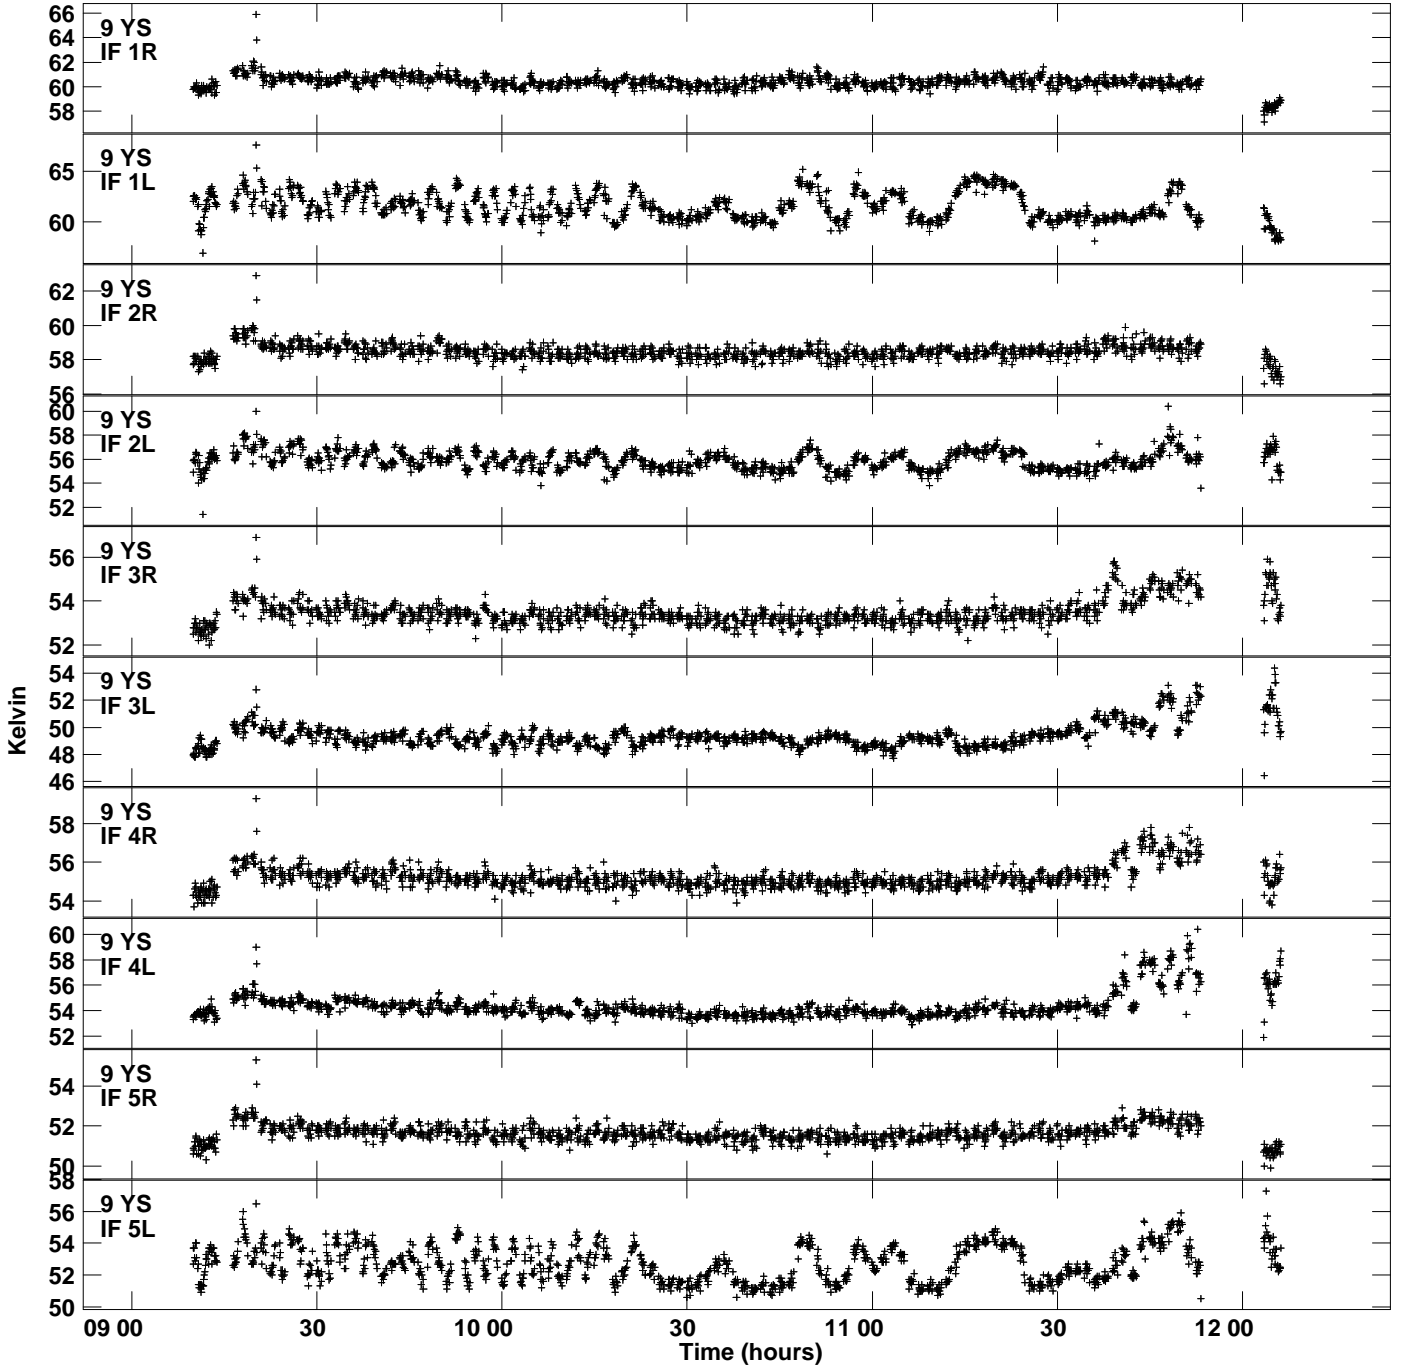

Plot file version 13 created 30-NOV-2022 16:58:56
Tsyst vs UTC time for RSG17.UVDATA.1
TY 1 Rpol & Lpol IF 1 - 8