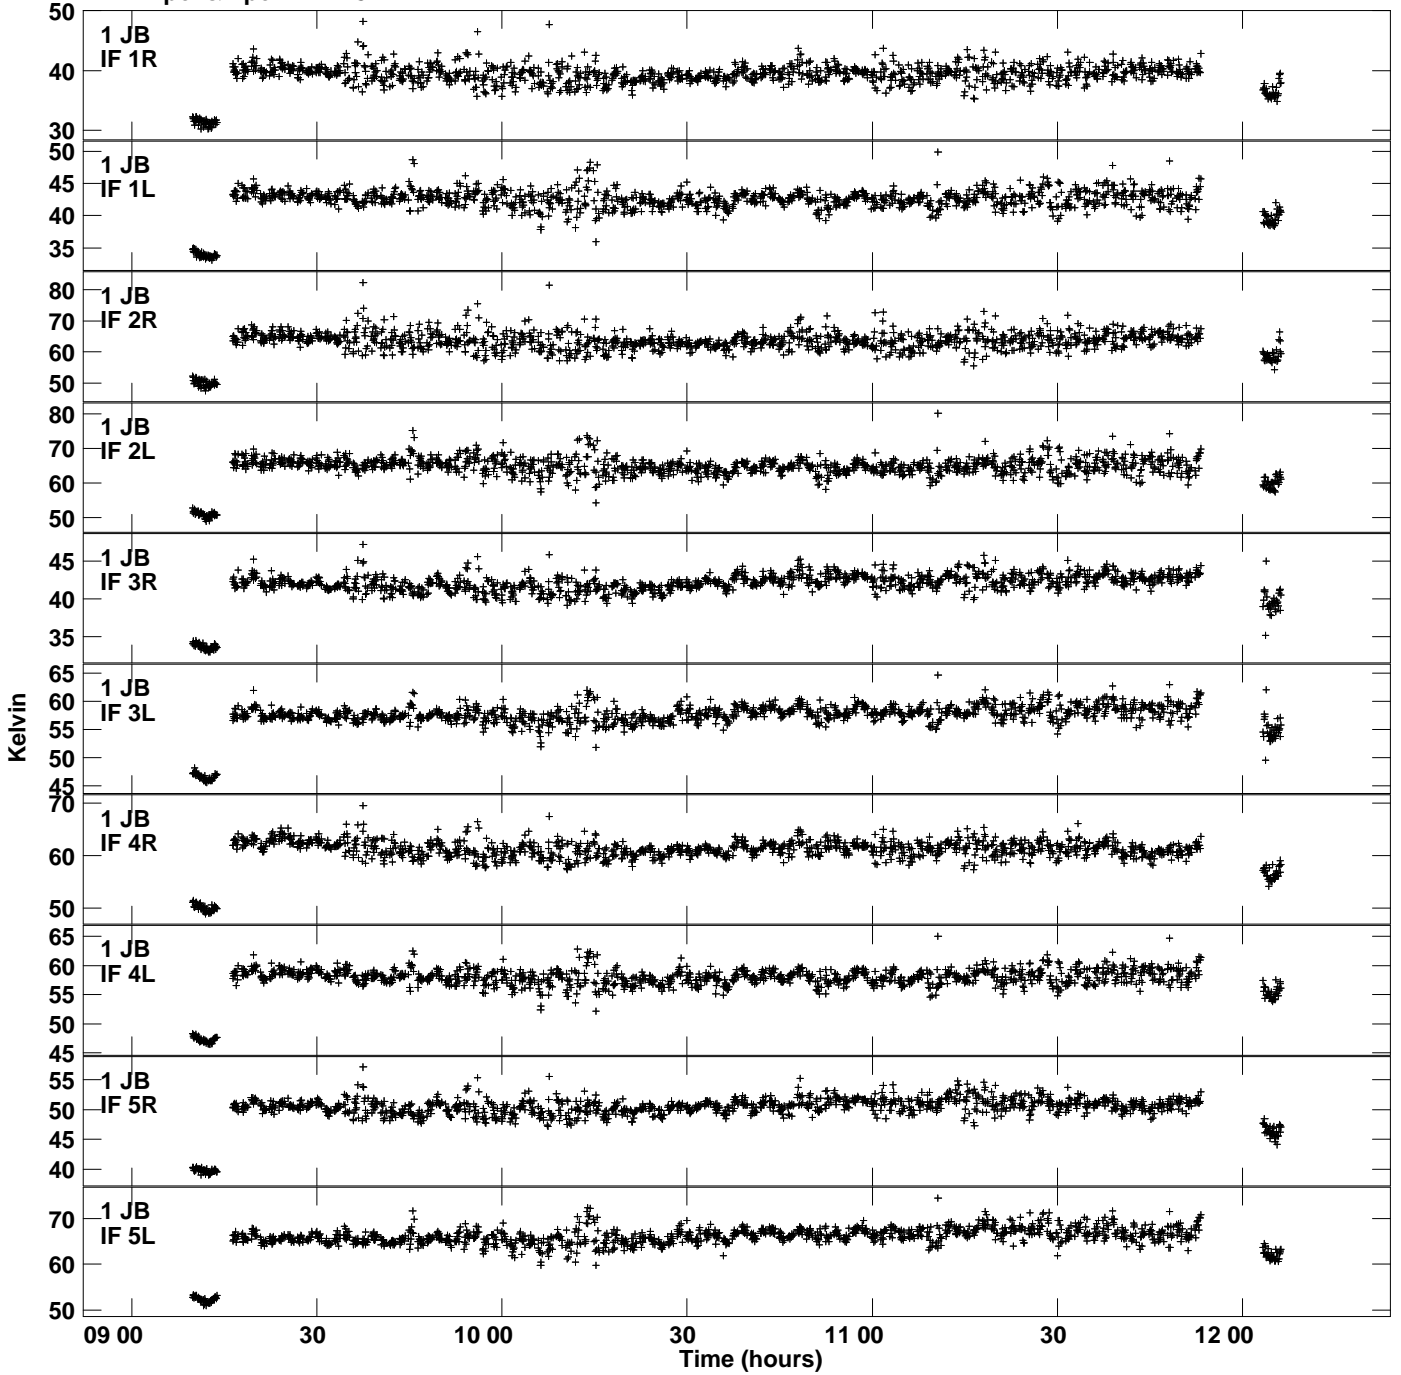

Plot file version 1 created 30-NOV-2022 16:58:56
Tsyst vs UTC time for RSG17.UVDATA.1
TY 1 Rpol & Lpol IF 1 - 8

Plot file version 2 created 30-NOV-2022 16:58:56
Tsyst vs UTC time for RSG17.UVDATA.1
TY 1 Rpol & Lpol IF 1 - 8

Plot file version 3 created 30-NOV-2022 16:58:56
Tsyst vs UTC time for RSG17.UVDATA.1
TY 1 Rpol & Lpol IF 1 - 8

Plot file version 4 created 30-NOV-2022 16:58:56
Tsyst vs UTC time for RSG17.UVDATA.1
TY 1 Rpol & Lpol IF 1 - 8

Plot file version 5 created 30-NOV-2022 16:58:56
Tsyst vs UTC time for RSG17.UVDATA.1
TY 1 Rpol & Lpol IF 1 - 8

Plot file version 6 created 30-NOV-2022 16:58:56
Tsyst vs UTC time for RSG17.UVDATA.1
TY 1 Rpol & Lpol IF 1 - 8