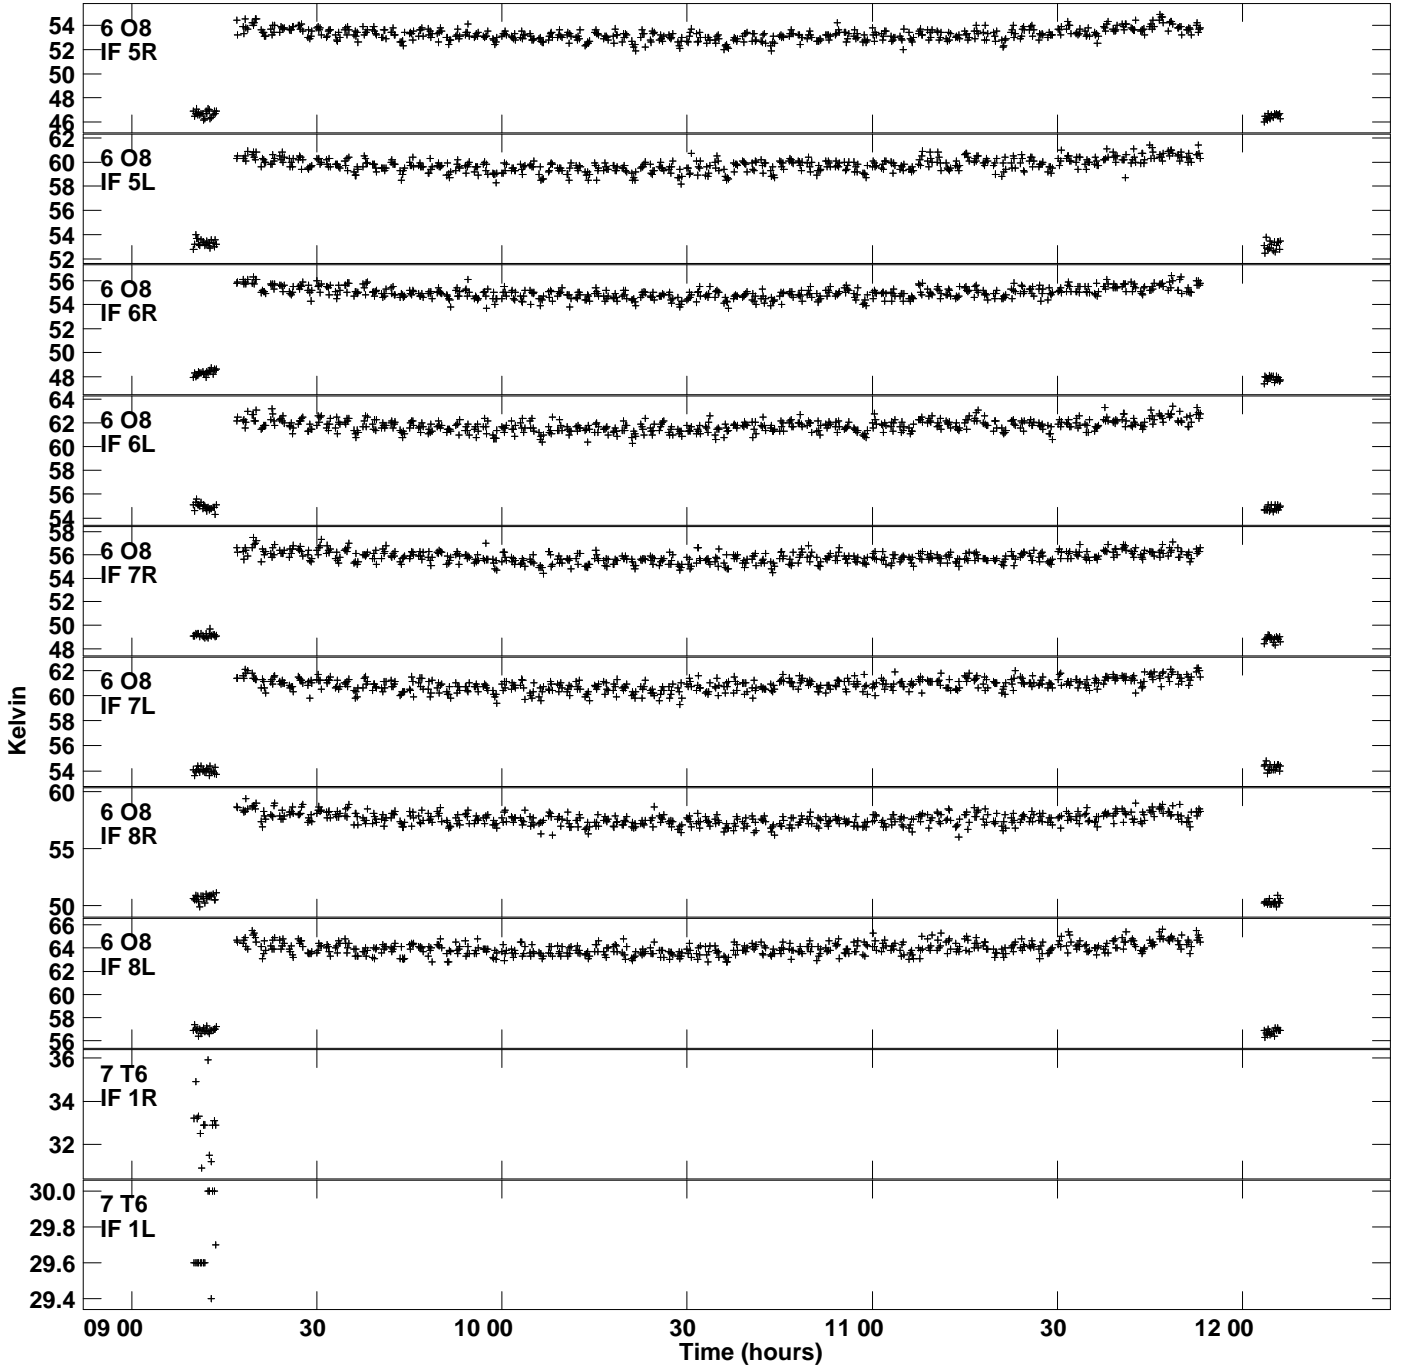

Plot file version 9 created 30-NOV-2022 16:58:56
Tsyst vs UTC time for RSG17.UVDATA.1
TY 1 Rpol & Lpol IF 1 - 8