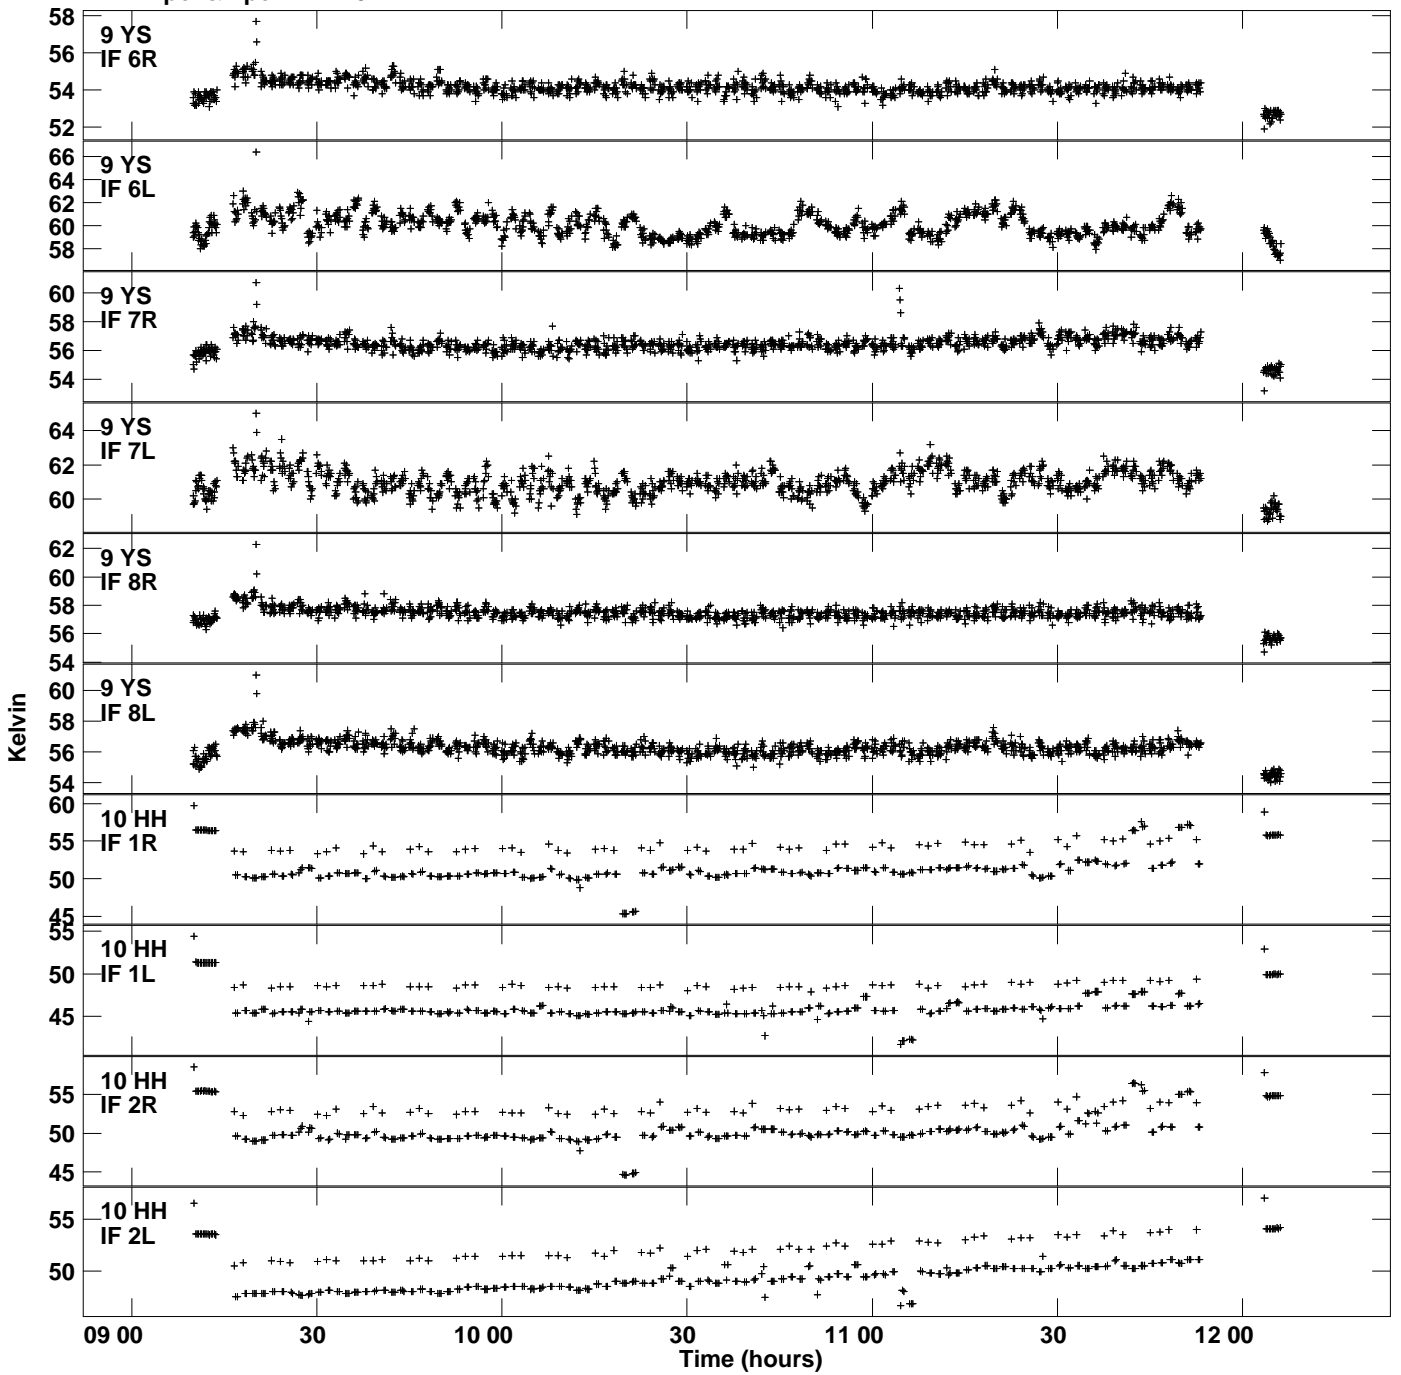

Plot file version 14 created 30-NOV-2022 16:58:56
Tsyst vs UTC time for RSG17.UVDATA.1
TY 1 Rpol & Lpol IF 1 - 8