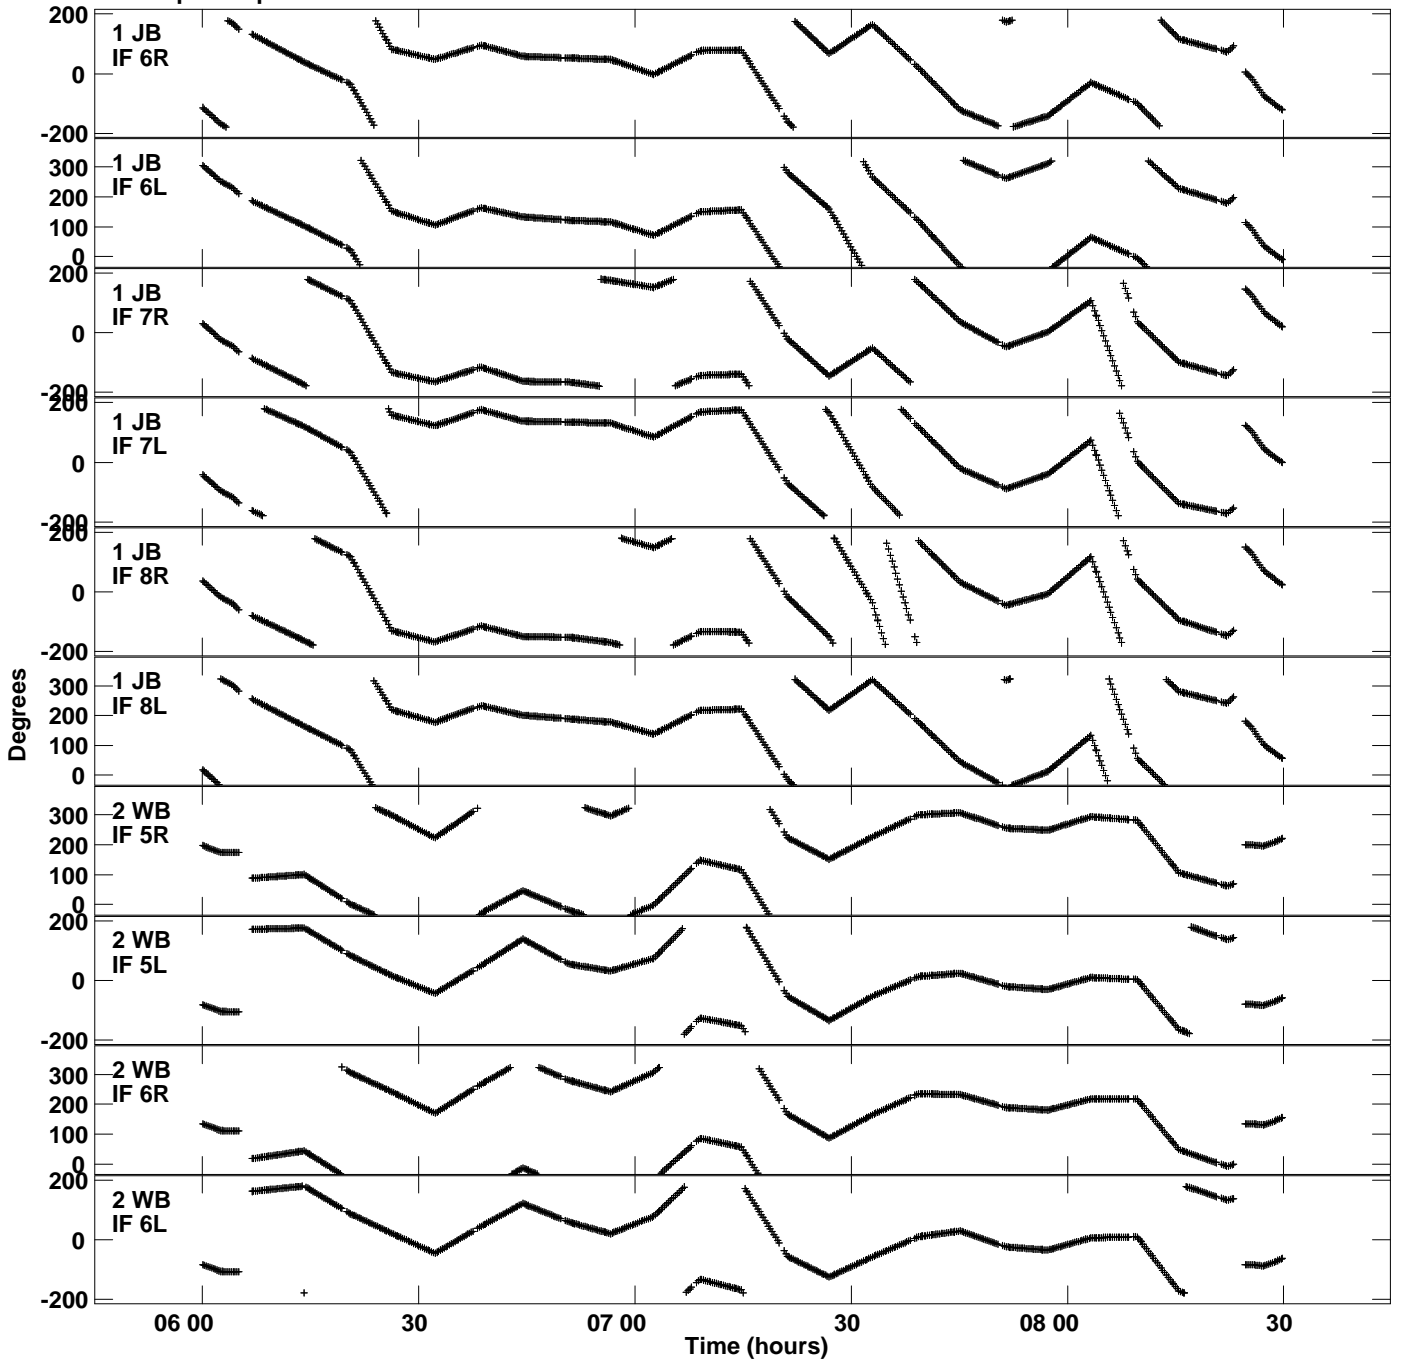

Plot file version 1 created 11-APR-2024 16:54:30
Gain phs vs UTC time for RSG18.UVDATA.1
CL 4 Rpol & Lpol IF 1 - 8

Plot file version 2 created 11-APR-2024 16:54:30
Gain phs vs UTC time for RSG18.UVDATA.1
CL 4 Rpol & Lpol IF 1 - 8

Plot file version 3 created 11-APR-2024 16:54:30
Gain phs vs UTC time for RSG18.UVDATA.1
CL 4 Rpol & Lpol IF 1 - 8

Plot file version 4 created 11-APR-2024 16:54:30
Gain phs vs UTC time for RSG18.UVDATA.1
CL 4 Rpol & Lpol IF 1 - 8

Plot file version 5 created 11-APR-2024 16:54:30
Gain phs vs UTC time for RSG18.UVDATA.1
CL 4 Rpol & Lpol IF 1 - 8

Plot file version 6 created 11-APR-2024 16:54:30
Gain phs vs UTC time for RSG18.UVDATA.1
CL 4 Rpol & Lpol IF 1 - 8

Plot file version 7 created 11-APR-2024 16:54:30
Gain phs vs UTC time for RSG18.UVDATA.1
CL 4 Rpol & Lpol IF 1 - 8

Plot file version 8 created 11-APR-2024 16:54:30
Gain phs vs UTC time for RSG18.UVDATA.1
CL 4 Rpol & Lpol IF 1 - 8