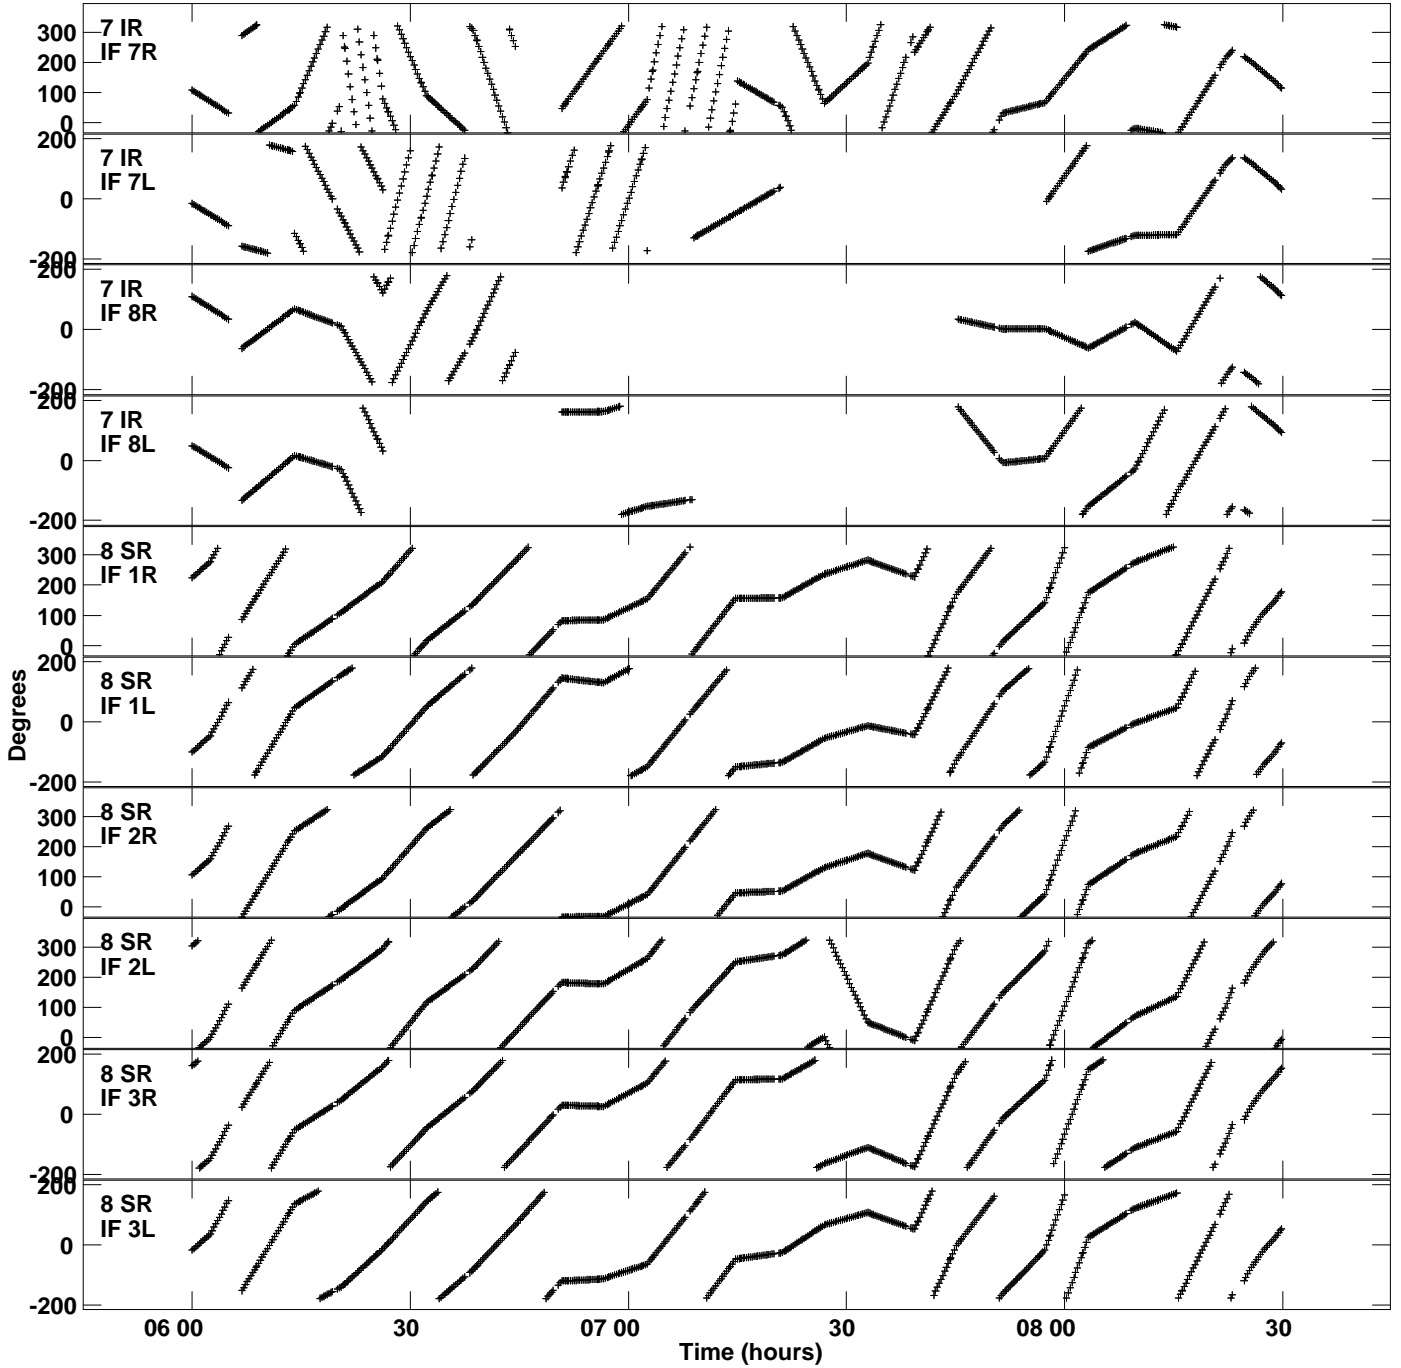

Plot file version 11 created 11-APR-2024 16:54:31
Gain phs vs UTC time for RSG18.UVDATA.1
CL 4 Rpol & Lpol IF 1 - 8