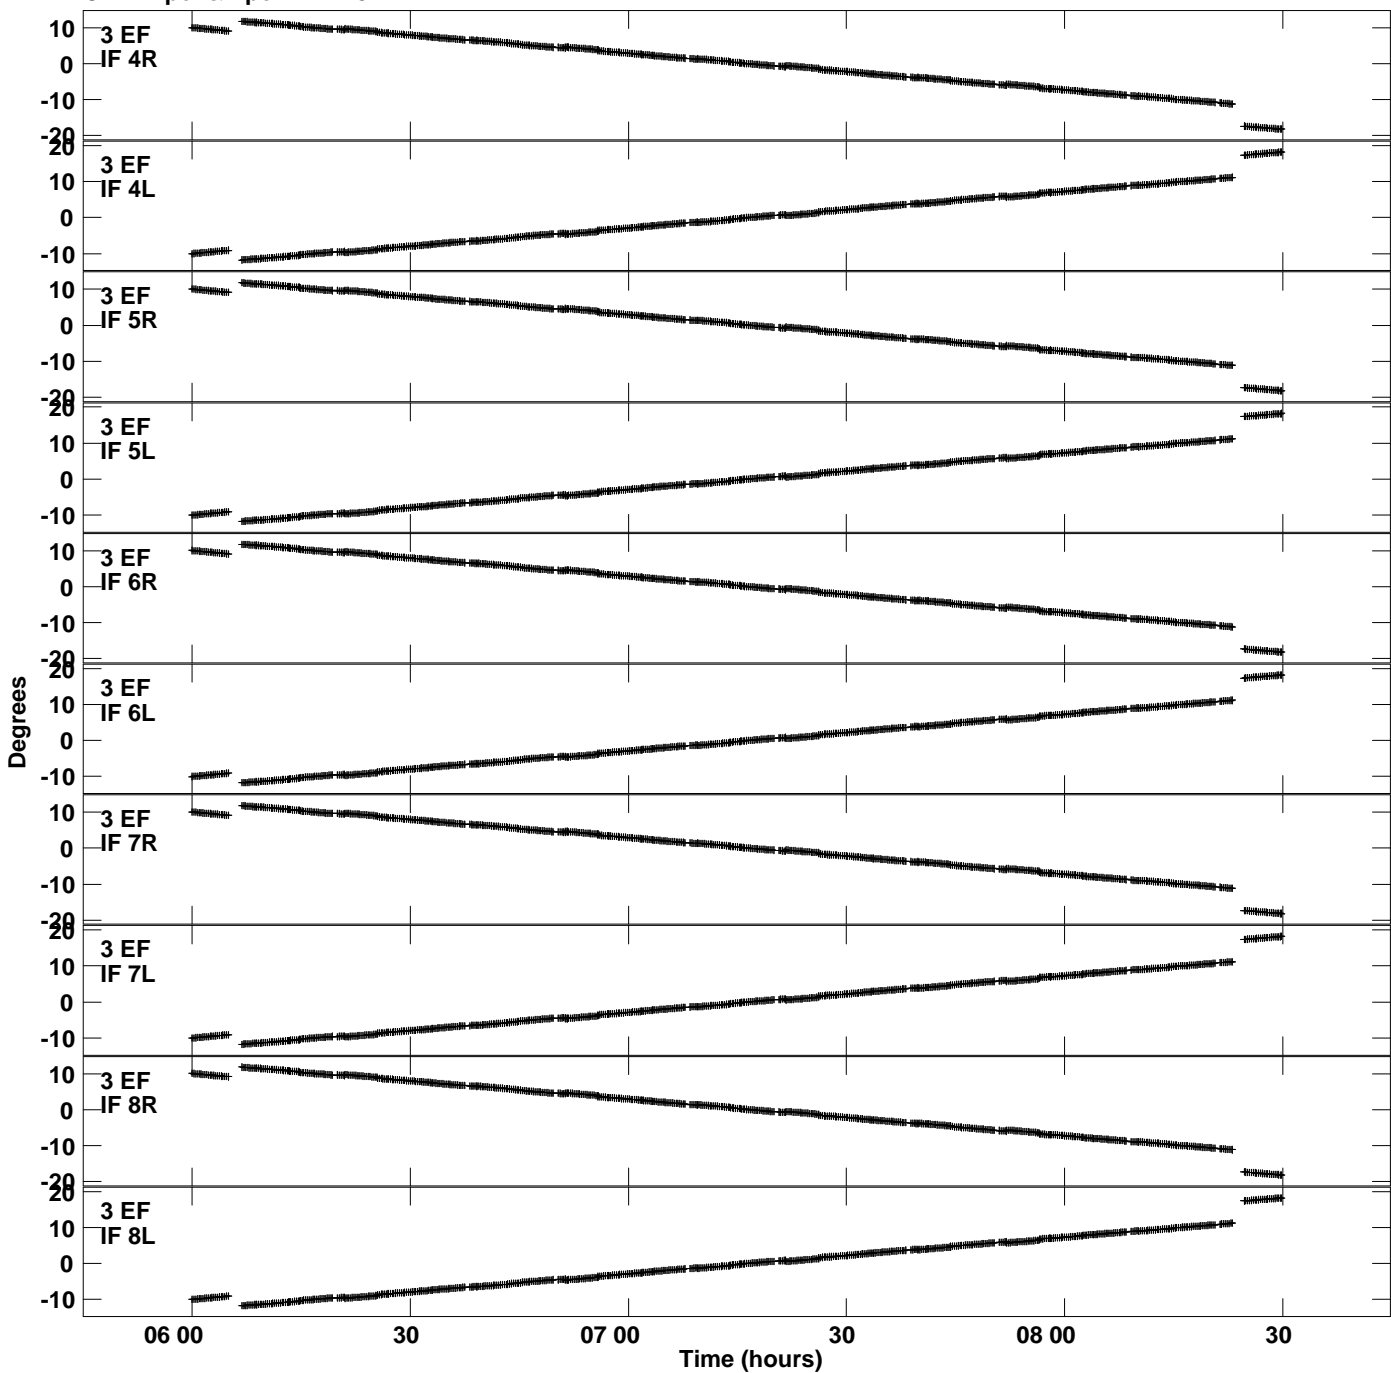

Plot file version 1 created 11-APR-2024 16:54:30
Gain phs vs UTC time for RSG18.UVDATA.1
CL 4 Rpol & Lpol IF 1 - 8

Plot file version 2 created 11-APR-2024 16:54:30
Gain phs vs UTC time for RSG18.UVDATA.1
CL 4 Rpol & Lpol IF 1 - 8

Plot file version 3 created 11-APR-2024 16:54:30
Gain phs vs UTC time for RSG18.UVDATA.1
CL 4 Rpol & Lpol IF 1 - 8

Plot file version 4 created 11-APR-2024 16:54:30
Gain phs vs UTC time for RSG18.UVDATA.1
CL 4 Rpol & Lpol IF 1 - 8

Plot file version 5 created 11-APR-2024 16:54:30
Gain phs vs UTC time for RSG18.UVDATA.1
CL 4 Rpol & Lpol IF 1 - 8

Plot file version 6 created 11-APR-2024 16:54:30
Gain phs vs UTC time for RSG18.UVDATA.1
CL 4 Rpol & Lpol IF 1 - 8

Plot file version 7 created 11-APR-2024 16:54:30
Gain phs vs UTC time for RSG18.UVDATA.1
CL 4 Rpol & Lpol IF 1 - 8

Plot file version 8 created 11-APR-2024 16:54:30
Gain phs vs UTC time for RSG18.UVDATA.1
CL 4 Rpol & Lpol IF 1 - 8