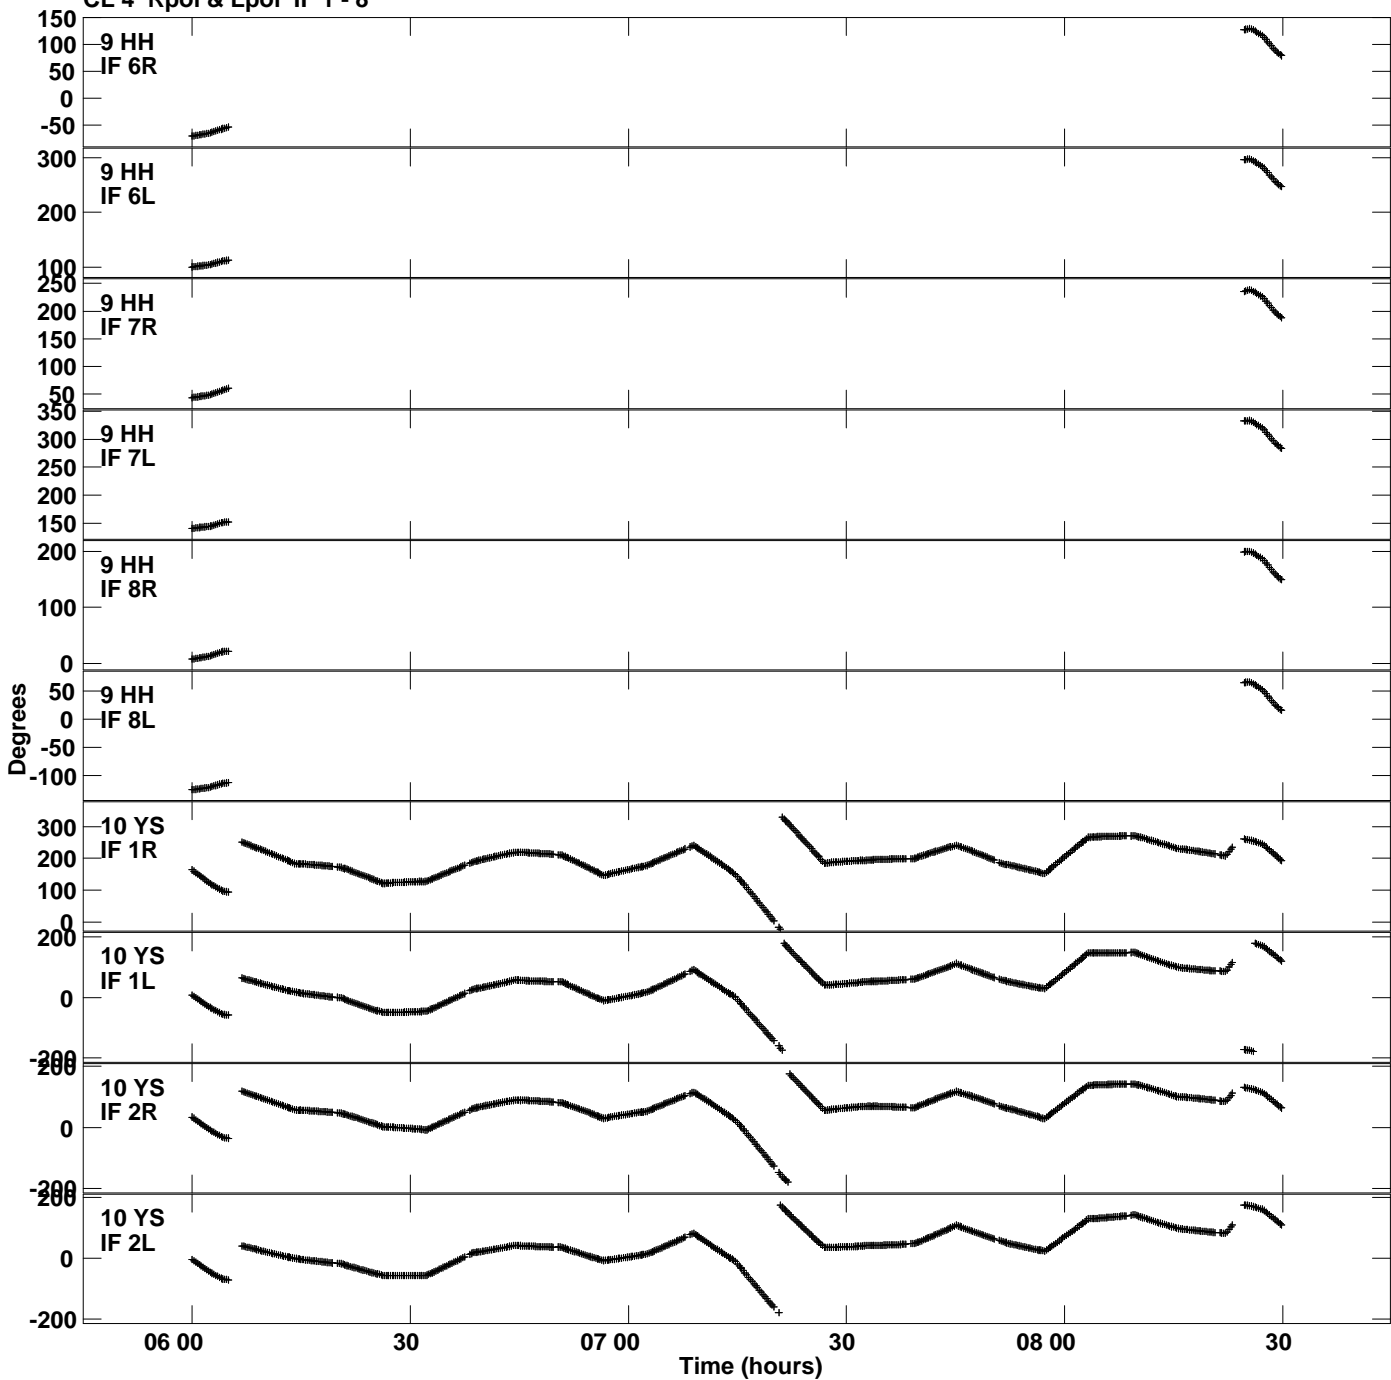

Plot file version 7 created 11-APR-2024 16:54:30
Gain phs vs UTC time for RSG18.UVDATA.1
CL 4 Rpol & Lpol IF 1 - 8

Plot file version 8 created 11-APR-2024 16:54:30
Gain phs vs UTC time for RSG18.UVDATA.1
CL 4 Rpol & Lpol IF 1 - 8

Plot file version 9 created 11-APR-2024 16:54:31
Gain phs vs UTC time for RSG18.UVDATA.1
CL 4 Rpol & Lpol IF 1 - 8

Plot file version 10 created 11-APR-2024 16:54:31
Gain phs vs UTC time for RSG18.UVDATA.1
CL 4 Rpol & Lpol IF 1 - 8

Plot file version 11 created 11-APR-2024 16:54:31
Gain phs vs UTC time for RSG18.UVDATA.1
CL 4 Rpol & Lpol IF 1 - 8

Plot file version 12 created 11-APR-2024 16:54:31
Gain phs vs UTC time for RSG18.UVDATA.1
CL 4 Rpol & Lpol IF 1 - 8

Plot file version 13 created 11-APR-2024 16:54:31
Gain phs vs UTC time for RSG18.UVDATA.1
CL 4 Rpol & Lpol IF 1 - 8

Plot file version 14 created 11-APR-2024 16:54:31
Gain phs vs UTC time for RSG18.UVDATA.1
CL 4 Rpol & Lpol IF 1 - 8