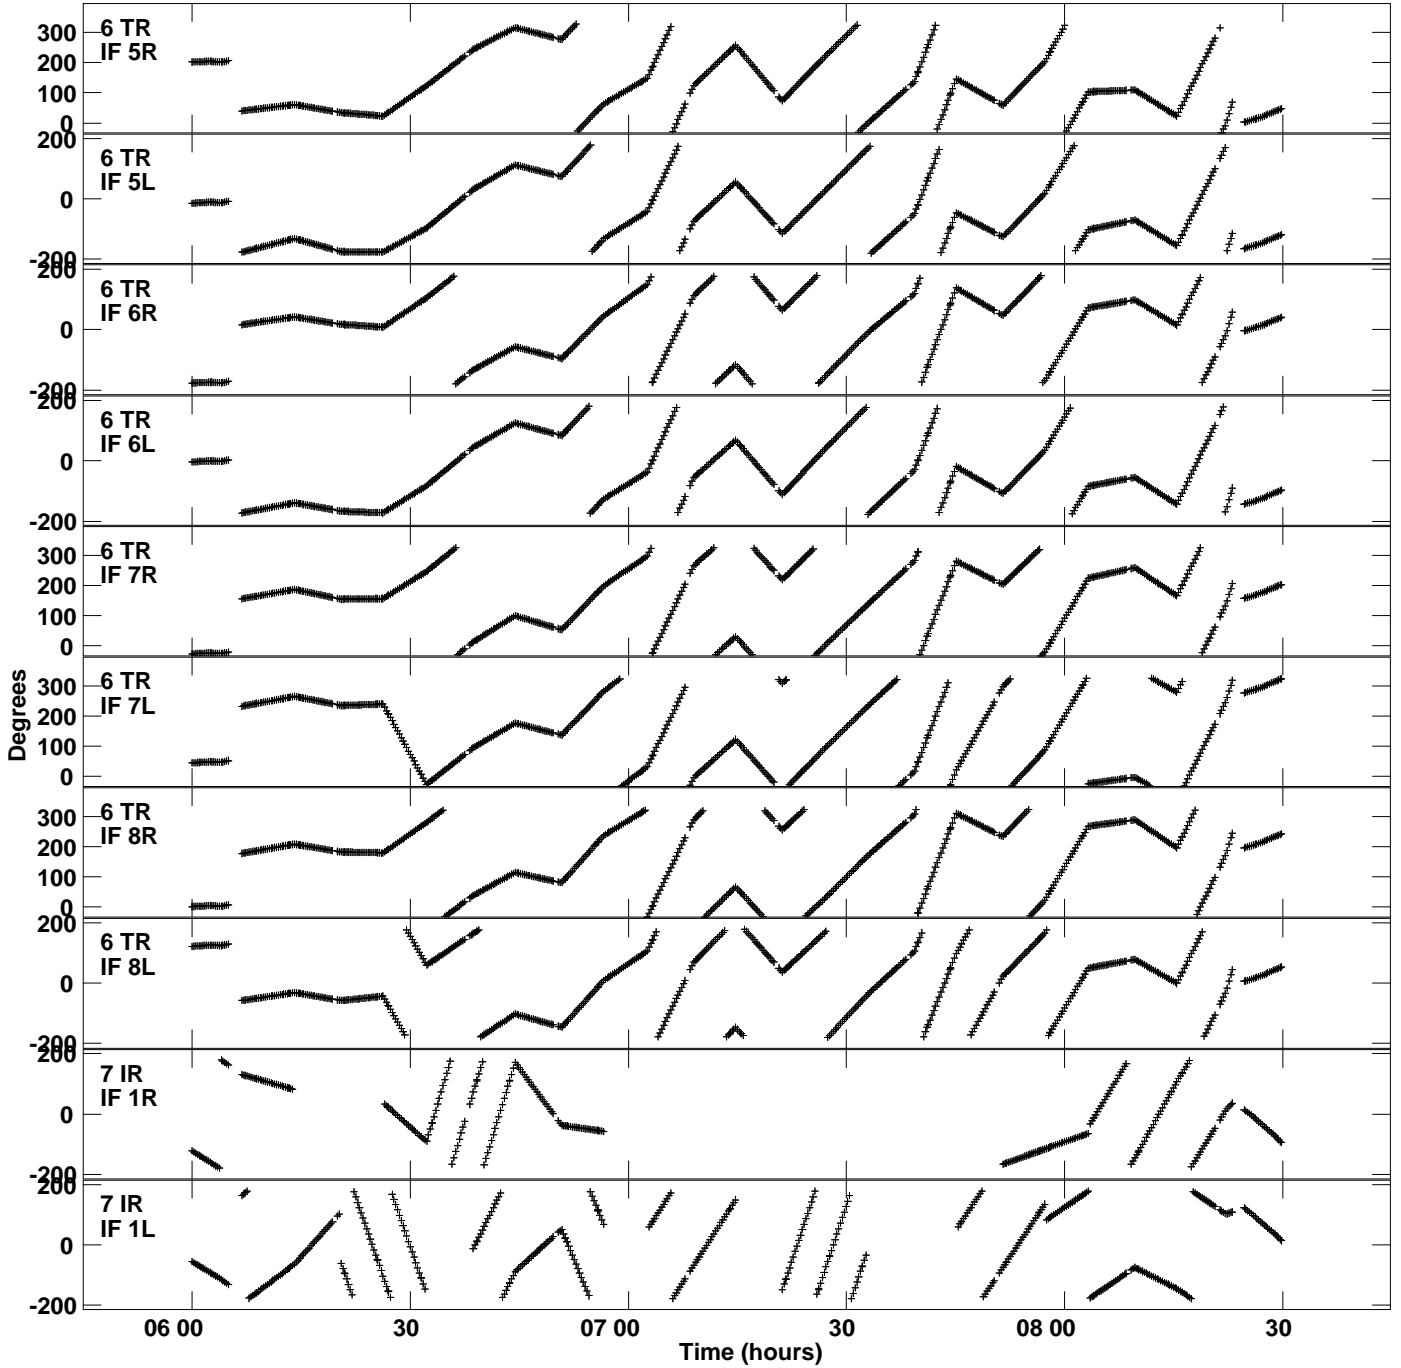

Plot file version 9 created 11-APR-2024 16:54:31
Gain phs vs UTC time for RSG18.UVDATA.1
CL 4 Rpol & Lpol IF 1 - 8