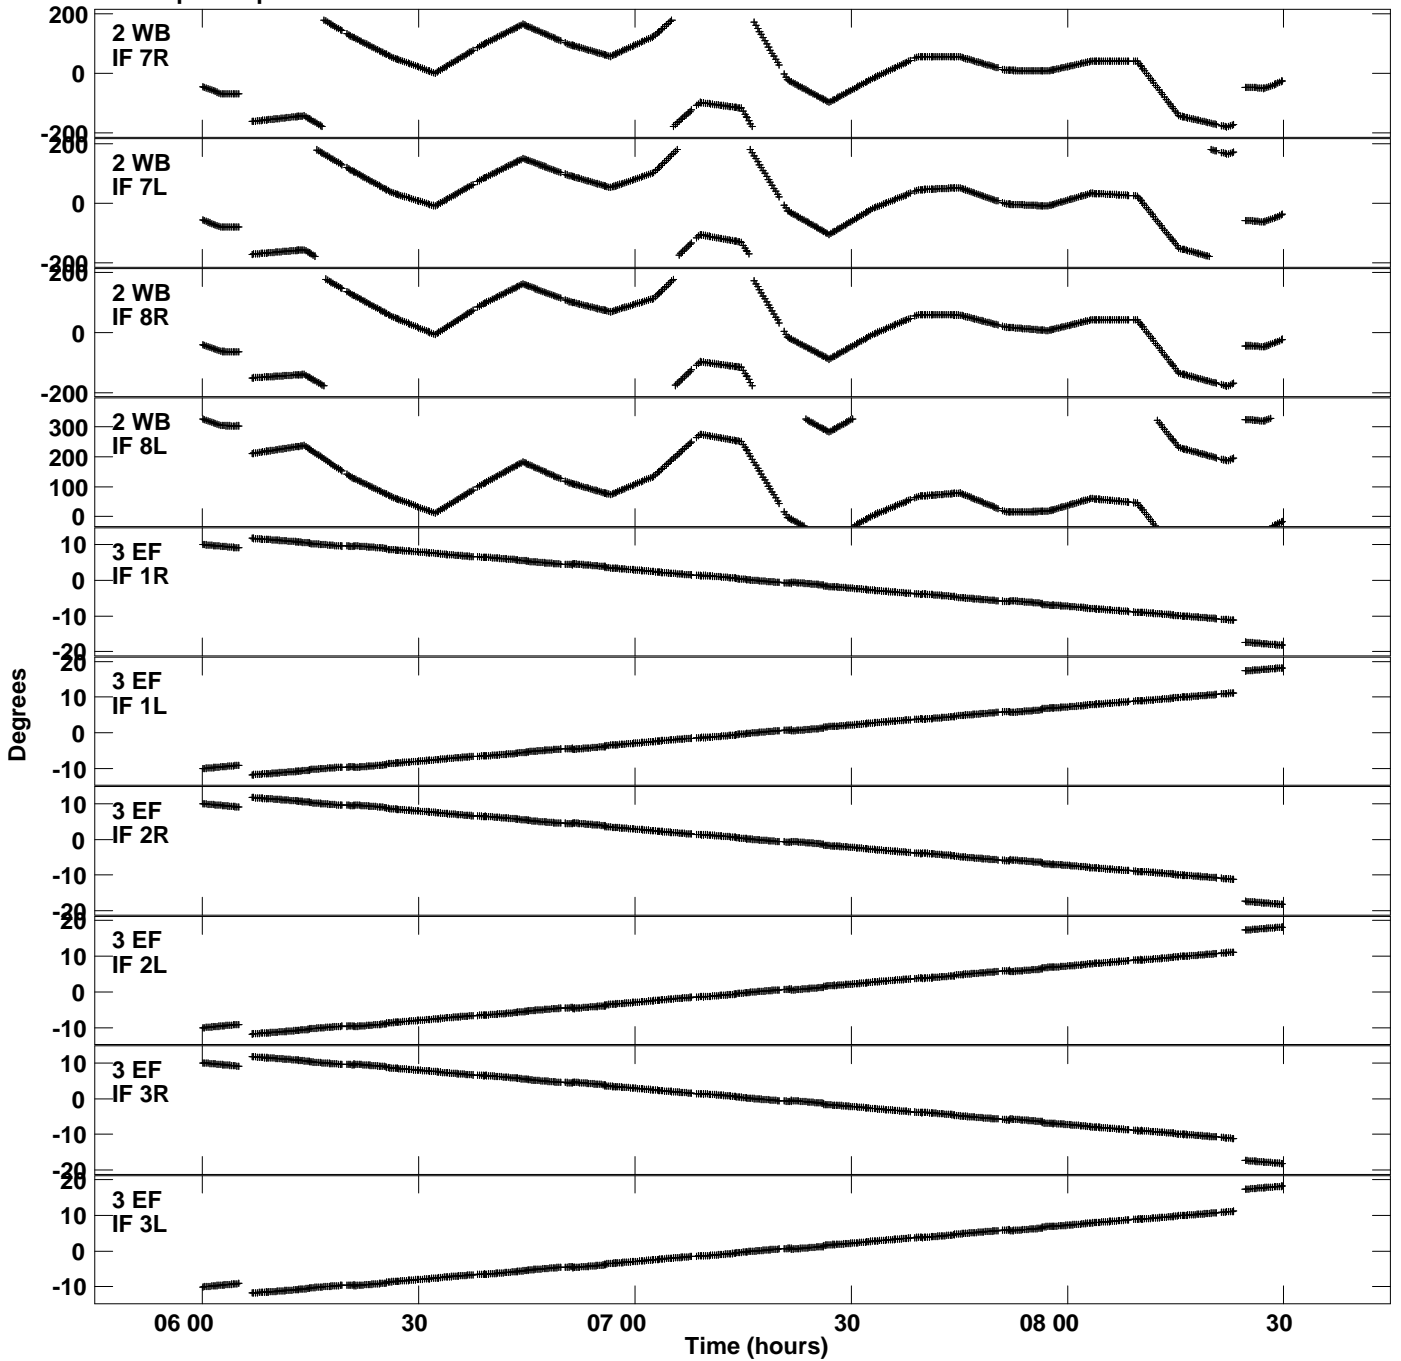

Plot file version 1 created 11-APR-2024 16:54:30
Gain phs vs UTC time for RSG18.UVDATA.1
CL 4 Rpol & Lpol IF 1 - 8

Plot file version 2 created 11-APR-2024 16:54:30
Gain phs vs UTC time for RSG18.UVDATA.1
CL 4 Rpol & Lpol IF 1 - 8

Plot file version 3 created 11-APR-2024 16:54:30
Gain phs vs UTC time for RSG18.UVDATA.1
CL 4 Rpol & Lpol IF 1 - 8

Plot file version 4 created 11-APR-2024 16:54:30
Gain phs vs UTC time for RSG18.UVDATA.1
CL 4 Rpol & Lpol IF 1 - 8

Plot file version 5 created 11-APR-2024 16:54:30
Gain phs vs UTC time for RSG18.UVDATA.1
CL 4 Rpol & Lpol IF 1 - 8

Plot file version 6 created 11-APR-2024 16:54:30
Gain phs vs UTC time for RSG18.UVDATA.1
CL 4 Rpol & Lpol IF 1 - 8

Plot file version 7 created 11-APR-2024 16:54:30
Gain phs vs UTC time for RSG18.UVDATA.1
CL 4 Rpol & Lpol IF 1 - 8

Plot file version 8 created 11-APR-2024 16:54:30
Gain phs vs UTC time for RSG18.UVDATA.1
CL 4 Rpol & Lpol IF 1 - 8