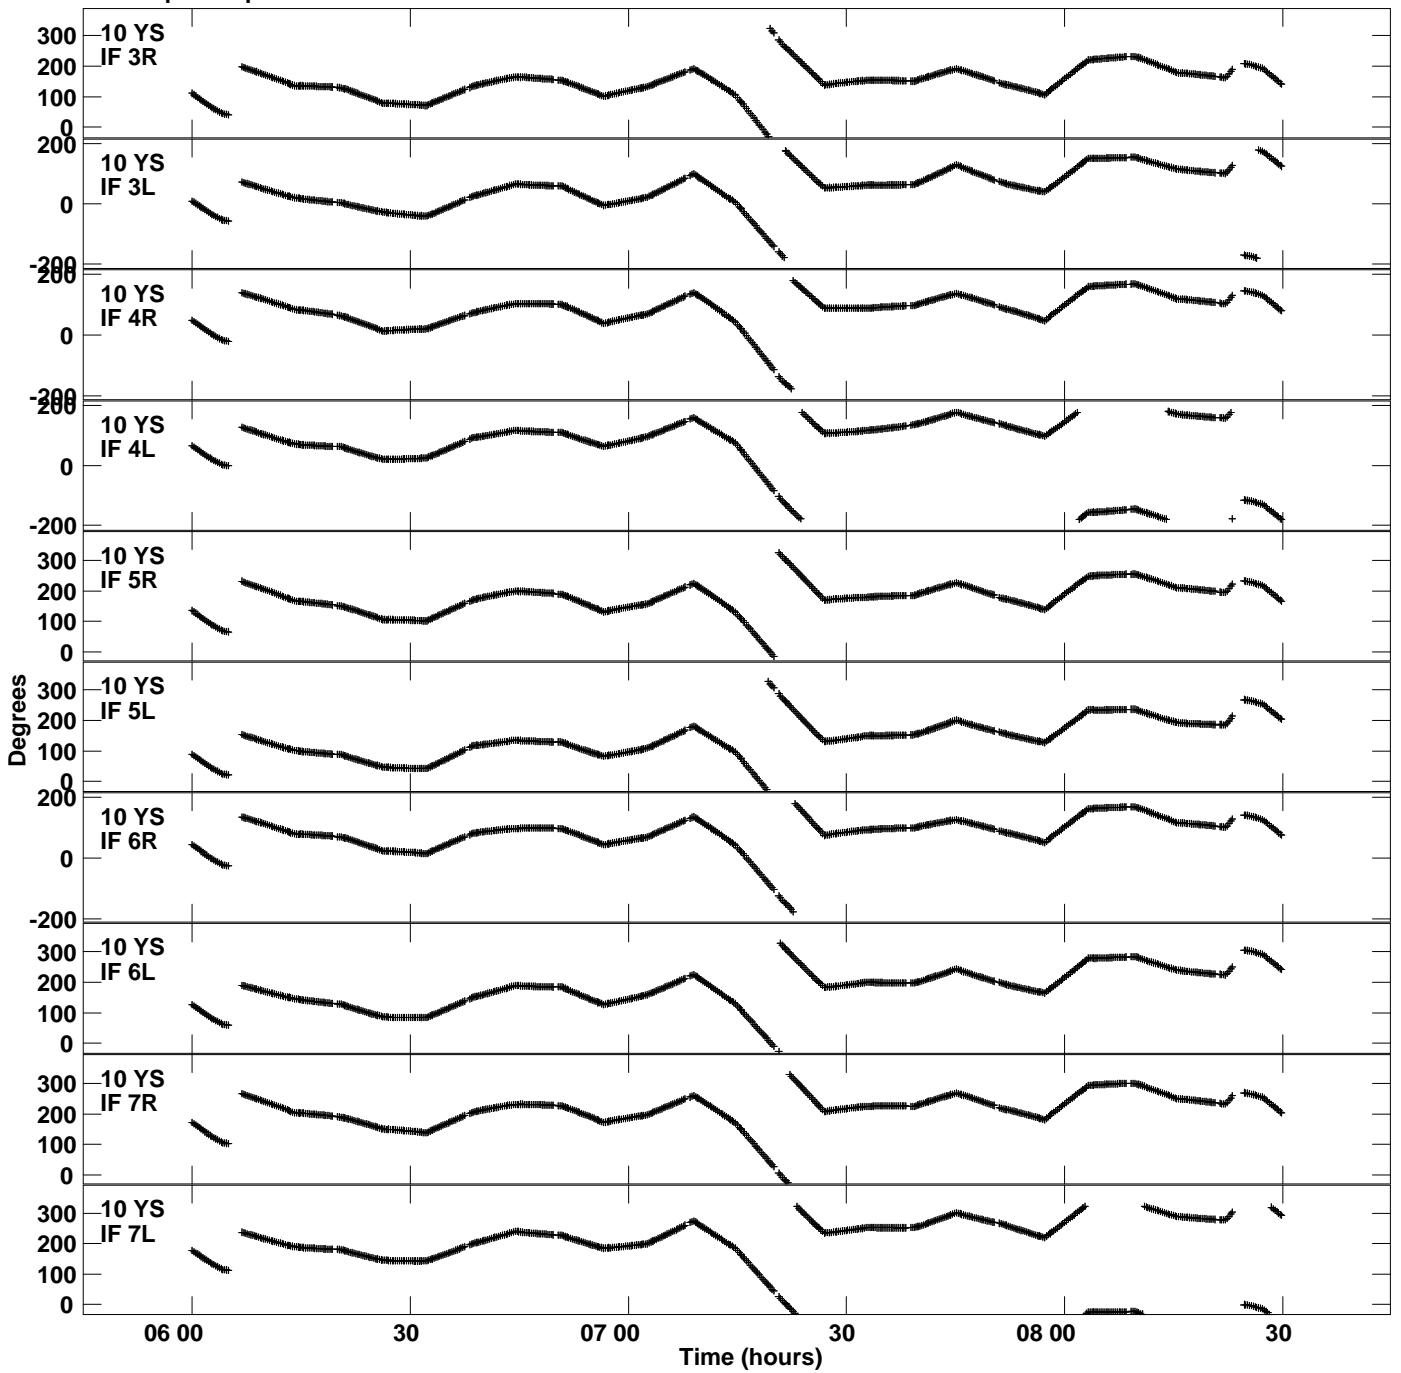

Plot file version 15 created 11-APR-2024 16:54:31
Gain phs vs UTC time for RSG18.UVDATA.1
CL 4 Rpol & Lpol IF 1 - 8