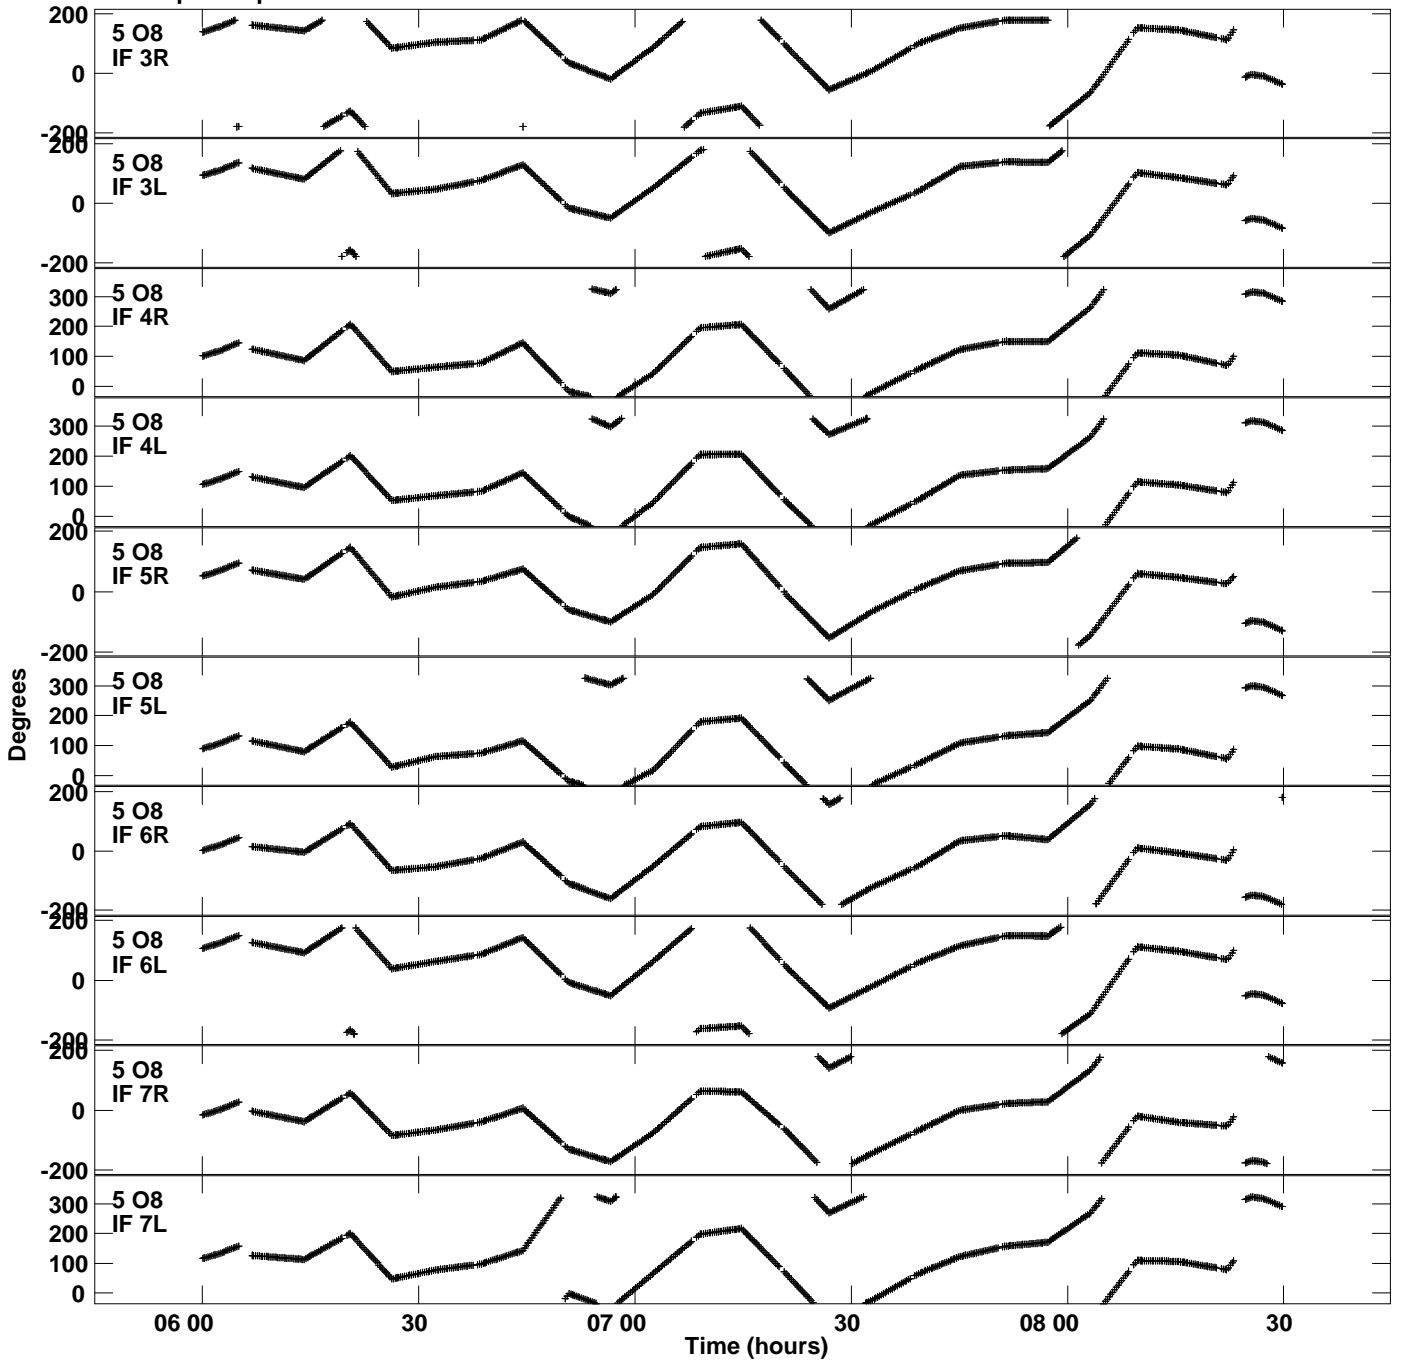

Plot file version 1 created 11-APR-2024 16:54:30
Gain phs vs UTC time for RSG18.UVDATA.1
CL 4 Rpol & Lpol IF 1 - 8

Plot file version 2 created 11-APR-2024 16:54:30
Gain phs vs UTC time for RSG18.UVDATA.1
CL 4 Rpol & Lpol IF 1 - 8

Plot file version 3 created 11-APR-2024 16:54:30
Gain phs vs UTC time for RSG18.UVDATA.1
CL 4 Rpol & Lpol IF 1 - 8

Plot file version 4 created 11-APR-2024 16:54:30
Gain phs vs UTC time for RSG18.UVDATA.1
CL 4 Rpol & Lpol IF 1 - 8

Plot file version 5 created 11-APR-2024 16:54:30
Gain phs vs UTC time for RSG18.UVDATA.1
CL 4 Rpol & Lpol IF 1 - 8

Plot file version 6 created 11-APR-2024 16:54:30
Gain phs vs UTC time for RSG18.UVDATA.1
CL 4 Rpol & Lpol IF 1 - 8

Plot file version 7 created 11-APR-2024 16:54:30
Gain phs vs UTC time for RSG18.UVDATA.1
CL 4 Rpol & Lpol IF 1 - 8

Plot file version 8 created 11-APR-2024 16:54:30
Gain phs vs UTC time for RSG18.UVDATA.1
CL 4 Rpol & Lpol IF 1 - 8