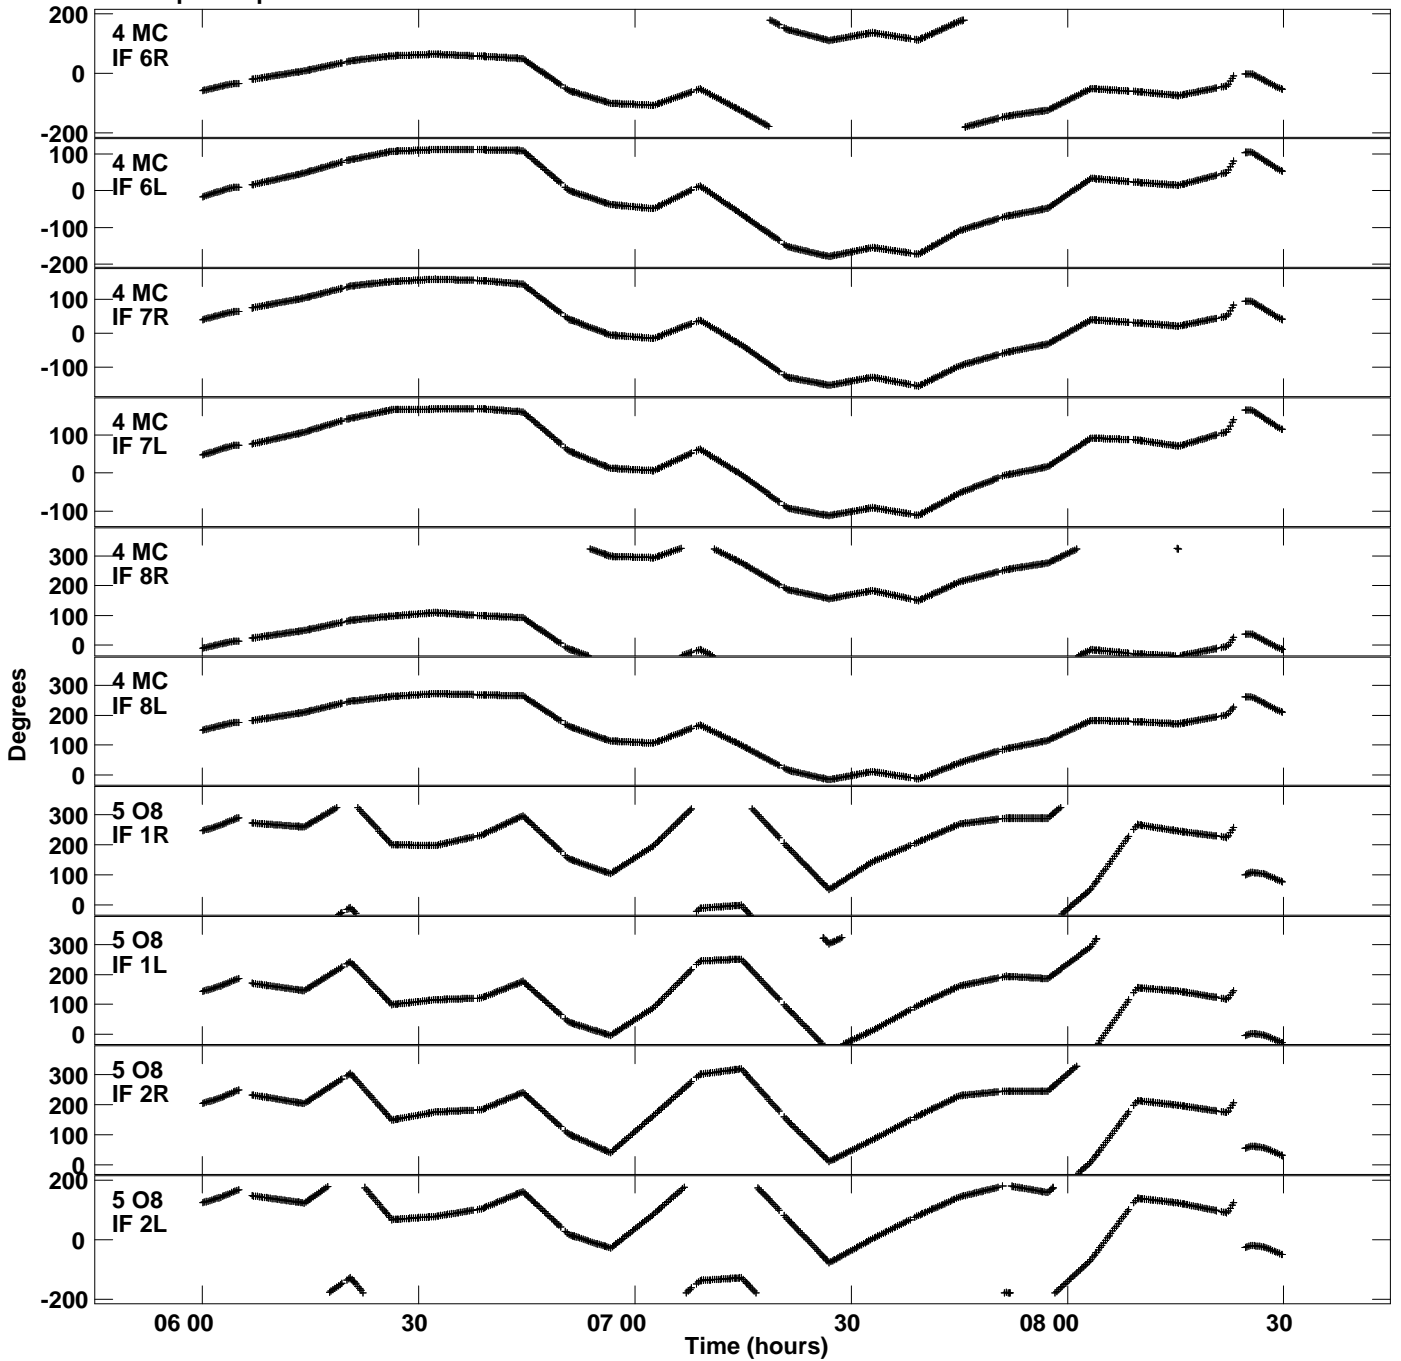

Plot file version 1 created 11-APR-2024 16:54:30
Gain phs vs UTC time for RSG18.UVDATA.1
CL 4 Rpol & Lpol IF 1 - 8

Plot file version 2 created 11-APR-2024 16:54:30
Gain phs vs UTC time for RSG18.UVDATA.1
CL 4 Rpol & Lpol IF 1 - 8

Plot file version 3 created 11-APR-2024 16:54:30
Gain phs vs UTC time for RSG18.UVDATA.1
CL 4 Rpol & Lpol IF 1 - 8

Plot file version 4 created 11-APR-2024 16:54:30
Gain phs vs UTC time for RSG18.UVDATA.1
CL 4 Rpol & Lpol IF 1 - 8

Plot file version 5 created 11-APR-2024 16:54:30
Gain phs vs UTC time for RSG18.UVDATA.1
CL 4 Rpol & Lpol IF 1 - 8

Plot file version 6 created 11-APR-2024 16:54:30
Gain phs vs UTC time for RSG18.UVDATA.1
CL 4 Rpol & Lpol IF 1 - 8

Plot file version 7 created 11-APR-2024 16:54:30
Gain phs vs UTC time for RSG18.UVDATA.1
CL 4 Rpol & Lpol IF 1 - 8

Plot file version 8 created 11-APR-2024 16:54:30
Gain phs vs UTC time for RSG18.UVDATA.1
CL 4 Rpol & Lpol IF 1 - 8