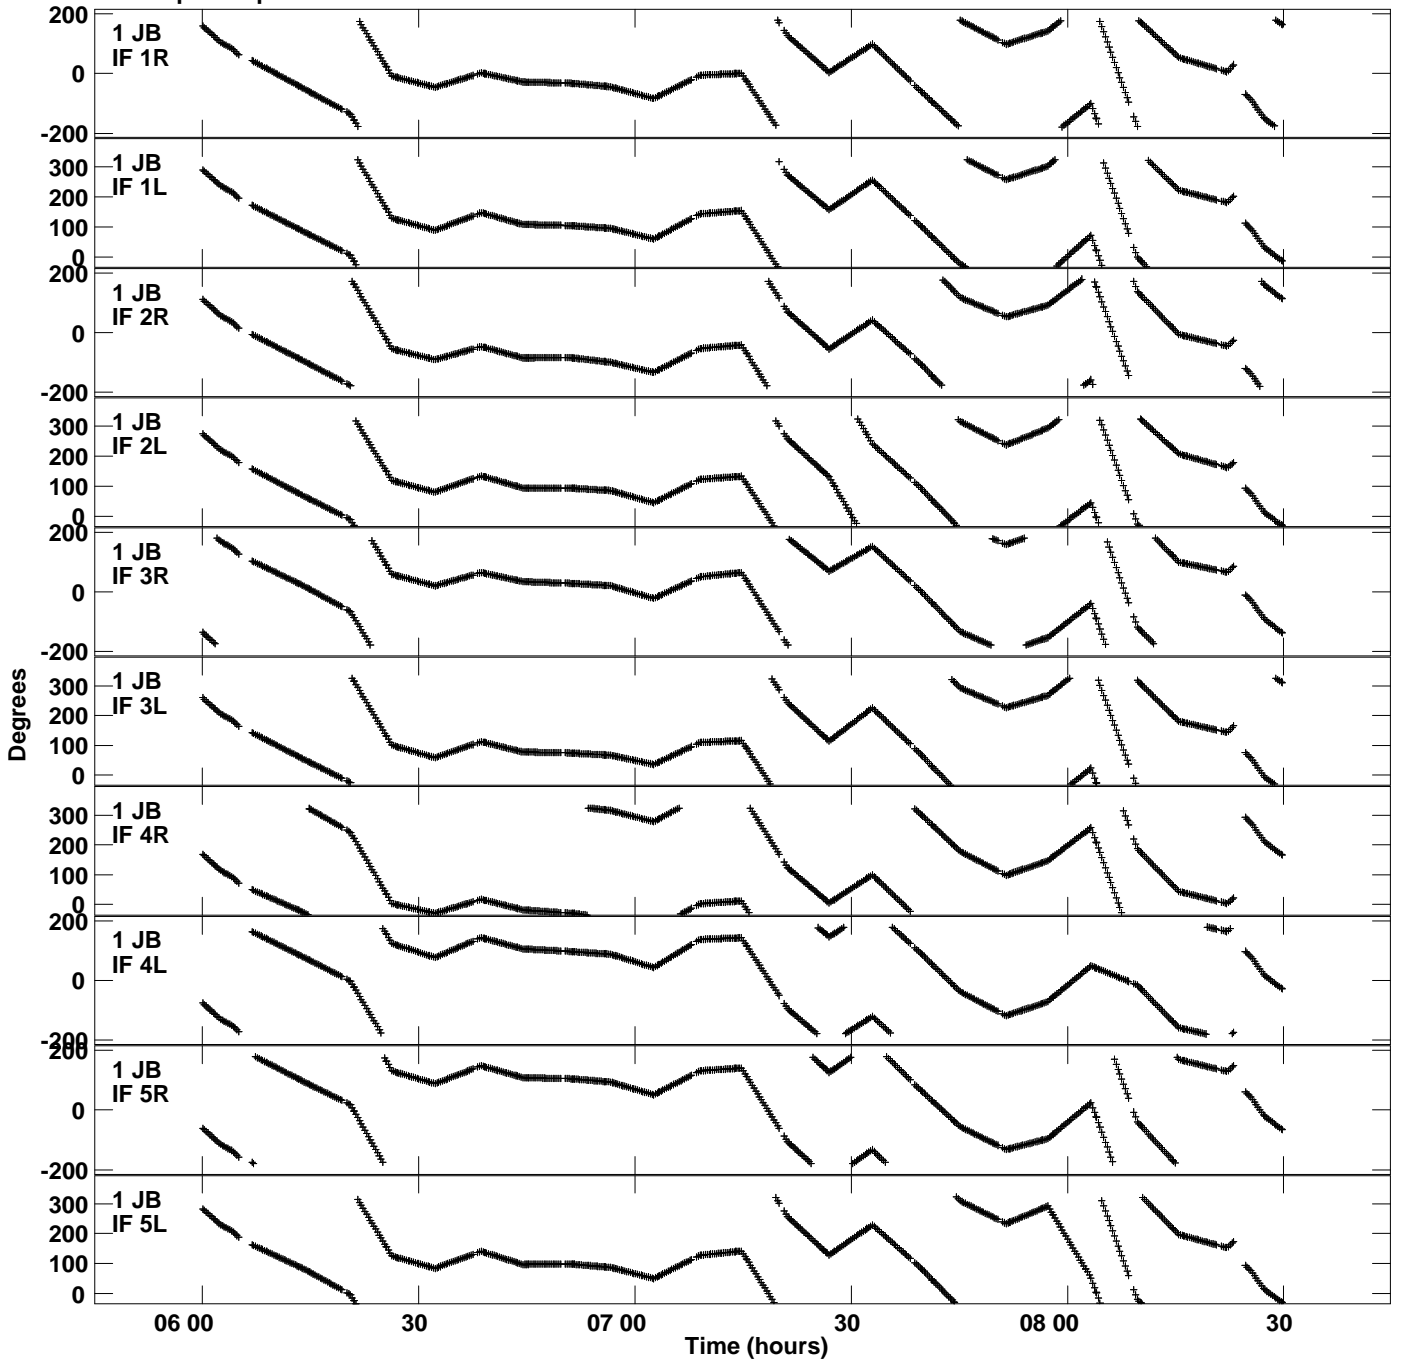

Plot file version 1 created 11-APR-2024 16:54:30
Gain phs vs UTC time for RSG18.UVDATA.1
CL 4 Rpol & Lpol IF 1 - 8

Plot file version 2 created 11-APR-2024 16:54:30
Gain phs vs UTC time for RSG18.UVDATA.1
CL 4 Rpol & Lpol IF 1 - 8

Plot file version 3 created 11-APR-2024 16:54:30
Gain phs vs UTC time for RSG18.UVDATA.1
CL 4 Rpol & Lpol IF 1 - 8

Plot file version 4 created 11-APR-2024 16:54:30
Gain phs vs UTC time for RSG18.UVDATA.1
CL 4 Rpol & Lpol IF 1 - 8

Plot file version 5 created 11-APR-2024 16:54:30
Gain phs vs UTC time for RSG18.UVDATA.1
CL 4 Rpol & Lpol IF 1 - 8

Plot file version 6 created 11-APR-2024 16:54:30
Gain phs vs UTC time for RSG18.UVDATA.1
CL 4 Rpol & Lpol IF 1 - 8

Plot file version 7 created 11-APR-2024 16:54:30
Gain phs vs UTC time for RSG18.UVDATA.1
CL 4 Rpol & Lpol IF 1 - 8

Plot file version 8 created 11-APR-2024 16:54:30
Gain phs vs UTC time for RSG18.UVDATA.1
CL 4 Rpol & Lpol IF 1 - 8