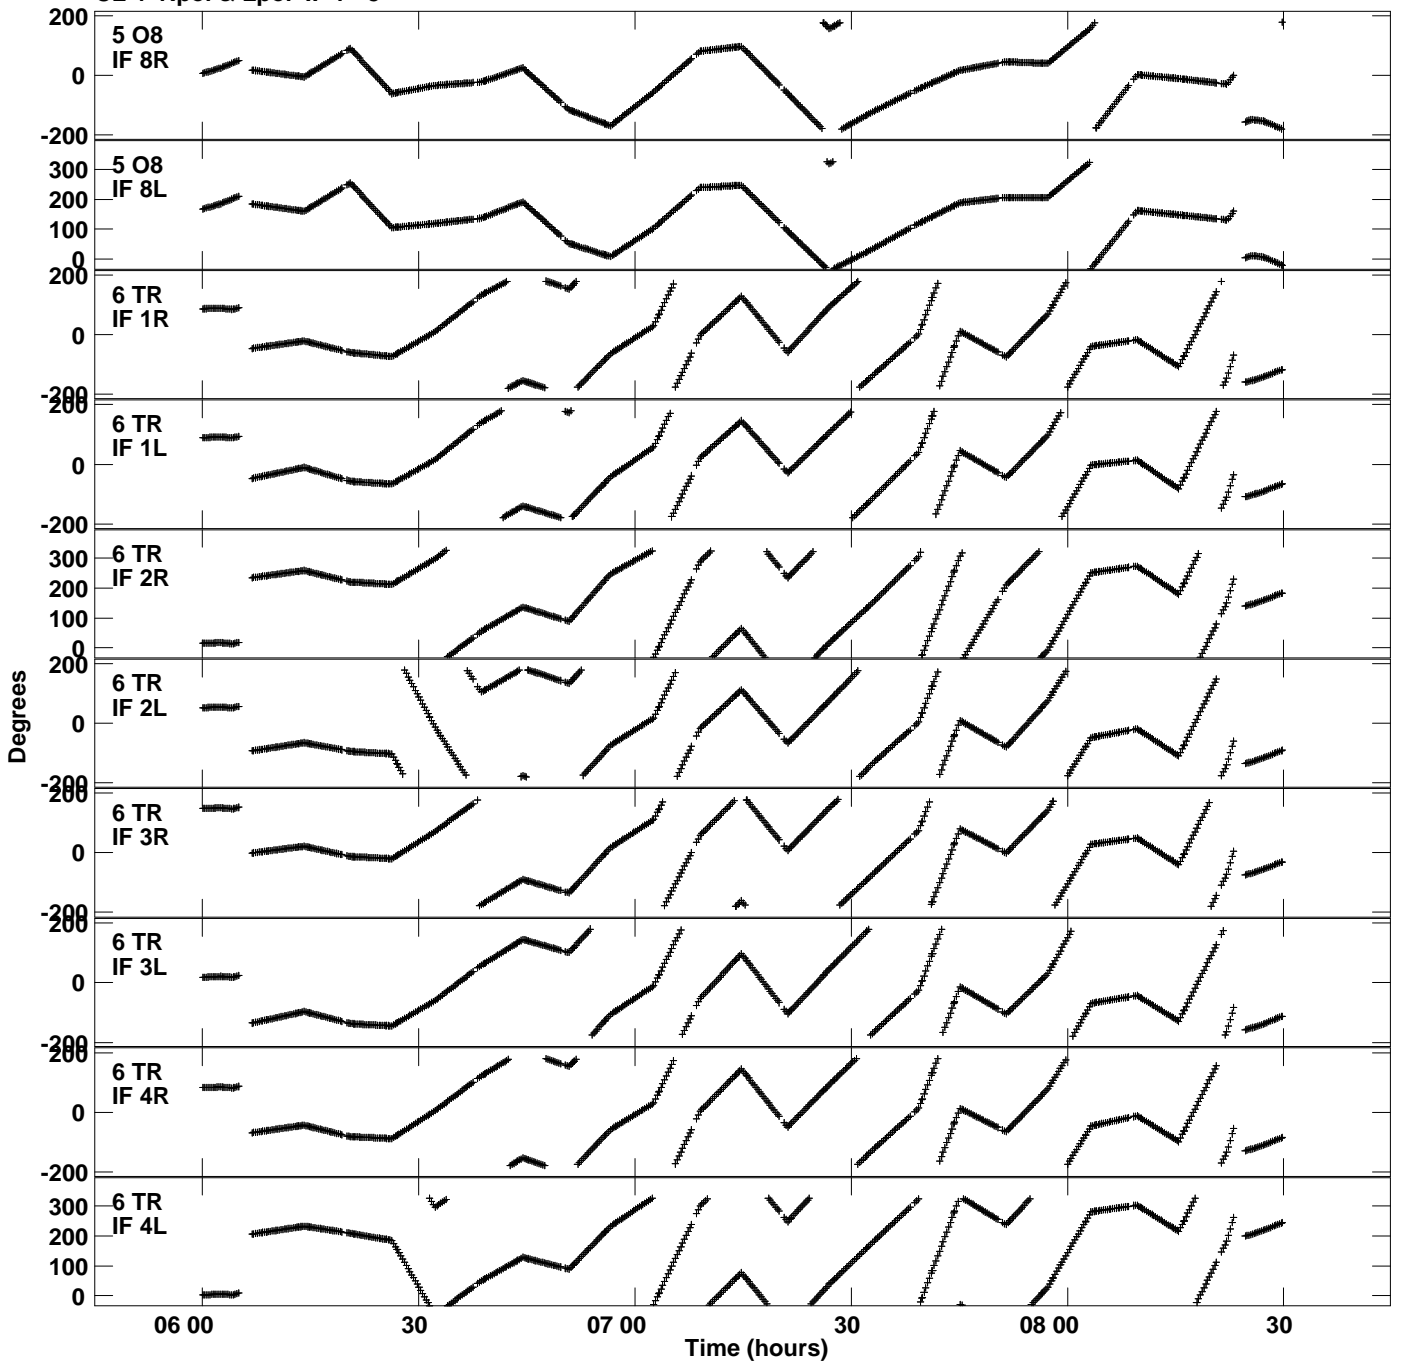

Plot file version 1 created 11-APR-2024 16:54:30
Gain phs vs UTC time for RSG18.UVDATA.1
CL 4 Rpol & Lpol IF 1 - 8

Plot file version 2 created 11-APR-2024 16:54:30
Gain phs vs UTC time for RSG18.UVDATA.1
CL 4 Rpol & Lpol IF 1 - 8

Plot file version 3 created 11-APR-2024 16:54:30
Gain phs vs UTC time for RSG18.UVDATA.1
CL 4 Rpol & Lpol IF 1 - 8

Plot file version 4 created 11-APR-2024 16:54:30
Gain phs vs UTC time for RSG18.UVDATA.1
CL 4 Rpol & Lpol IF 1 - 8

Plot file version 5 created 11-APR-2024 16:54:30
Gain phs vs UTC time for RSG18.UVDATA.1
CL 4 Rpol & Lpol IF 1 - 8

Plot file version 6 created 11-APR-2024 16:54:30
Gain phs vs UTC time for RSG18.UVDATA.1
CL 4 Rpol & Lpol IF 1 - 8

Plot file version 7 created 11-APR-2024 16:54:30
Gain phs vs UTC time for RSG18.UVDATA.1
CL 4 Rpol & Lpol IF 1 - 8

Plot file version 8 created 11-APR-2024 16:54:30
Gain phs vs UTC time for RSG18.UVDATA.1
CL 4 Rpol & Lpol IF 1 - 8