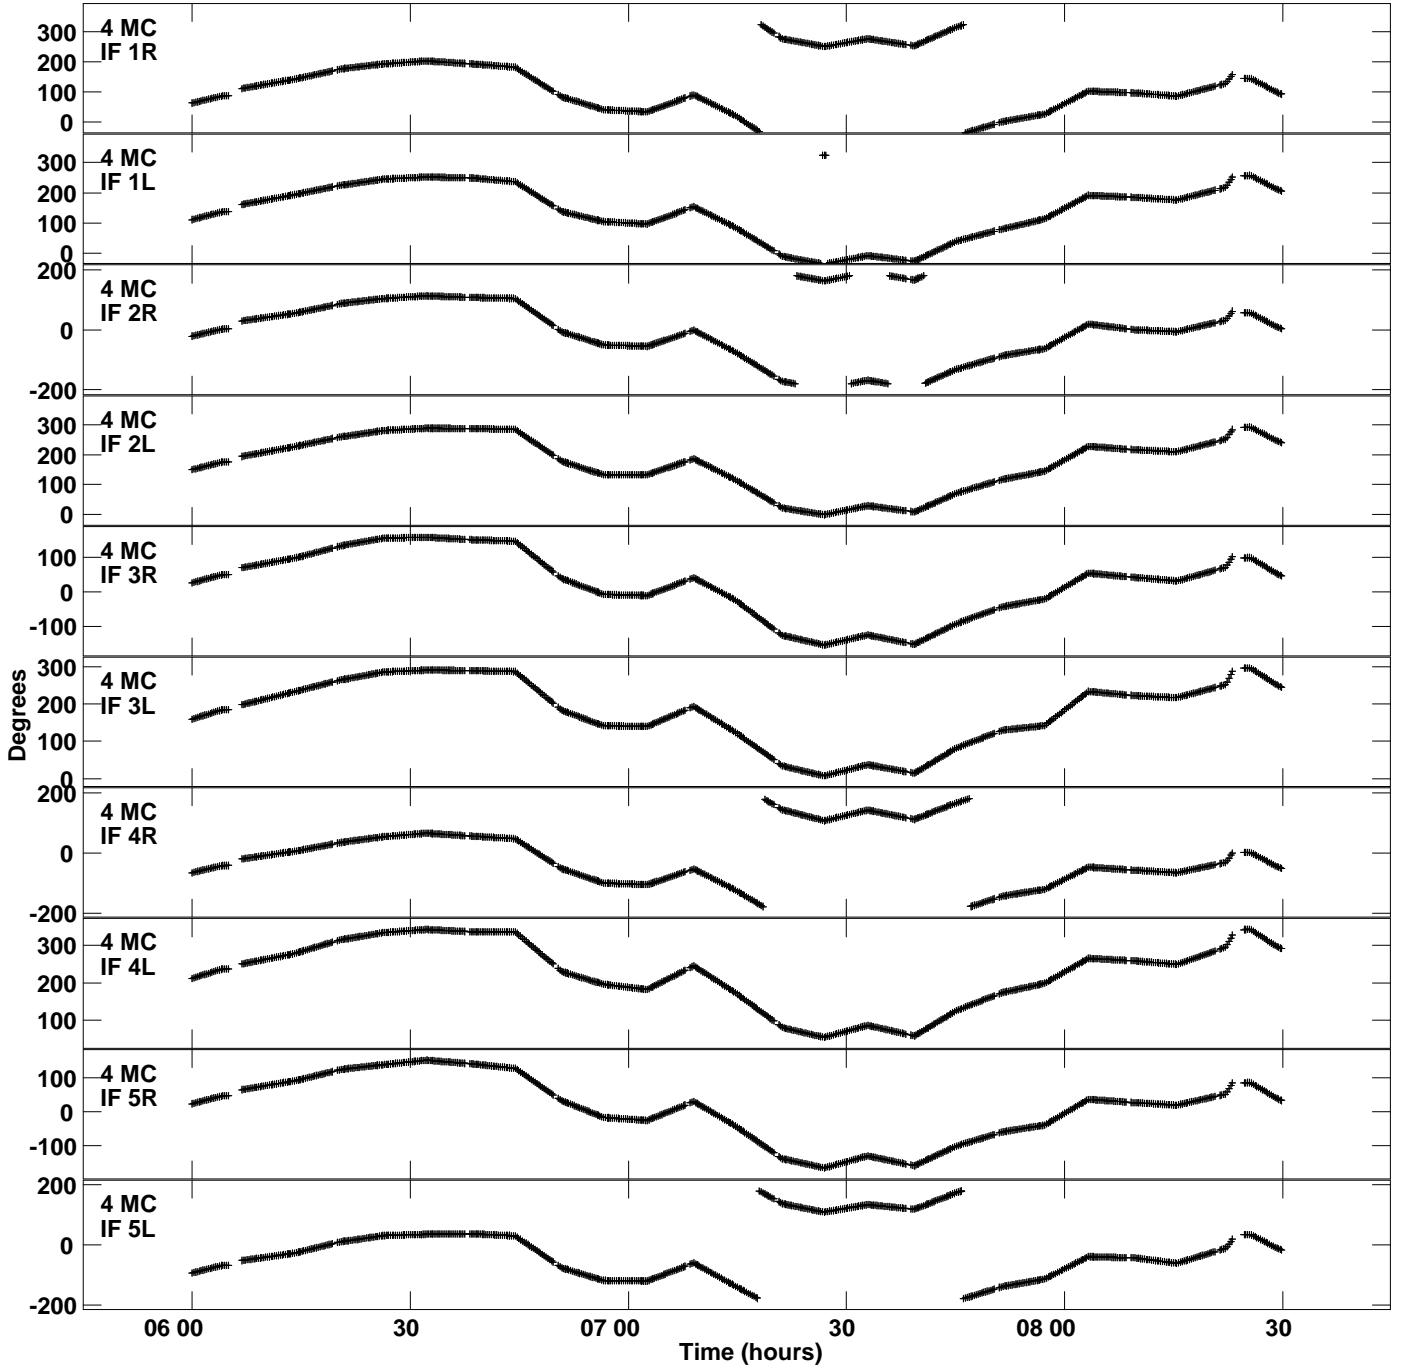

Plot file version 1 created 11-APR-2024 16:54:30
Gain phs vs UTC time for RSG18.UVDATA.1
CL 4 Rpol & Lpol IF 1 - 8

Plot file version 2 created 11-APR-2024 16:54:30
Gain phs vs UTC time for RSG18.UVDATA.1
CL 4 Rpol & Lpol IF 1 - 8

Plot file version 3 created 11-APR-2024 16:54:30
Gain phs vs UTC time for RSG18.UVDATA.1
CL 4 Rpol & Lpol IF 1 - 8

Plot file version 4 created 11-APR-2024 16:54:30
Gain phs vs UTC time for RSG18.UVDATA.1
CL 4 Rpol & Lpol IF 1 - 8

Plot file version 5 created 11-APR-2024 16:54:30
Gain phs vs UTC time for RSG18.UVDATA.1
CL 4 Rpol & Lpol IF 1 - 8

Plot file version 6 created 11-APR-2024 16:54:30
Gain phs vs UTC time for RSG18.UVDATA.1
CL 4 Rpol & Lpol IF 1 - 8

Plot file version 7 created 11-APR-2024 16:54:30
Gain phs vs UTC time for RSG18.UVDATA.1
CL 4 Rpol & Lpol IF 1 - 8

Plot file version 8 created 11-APR-2024 16:54:30
Gain phs vs UTC time for RSG18.UVDATA.1
CL 4 Rpol & Lpol IF 1 - 8