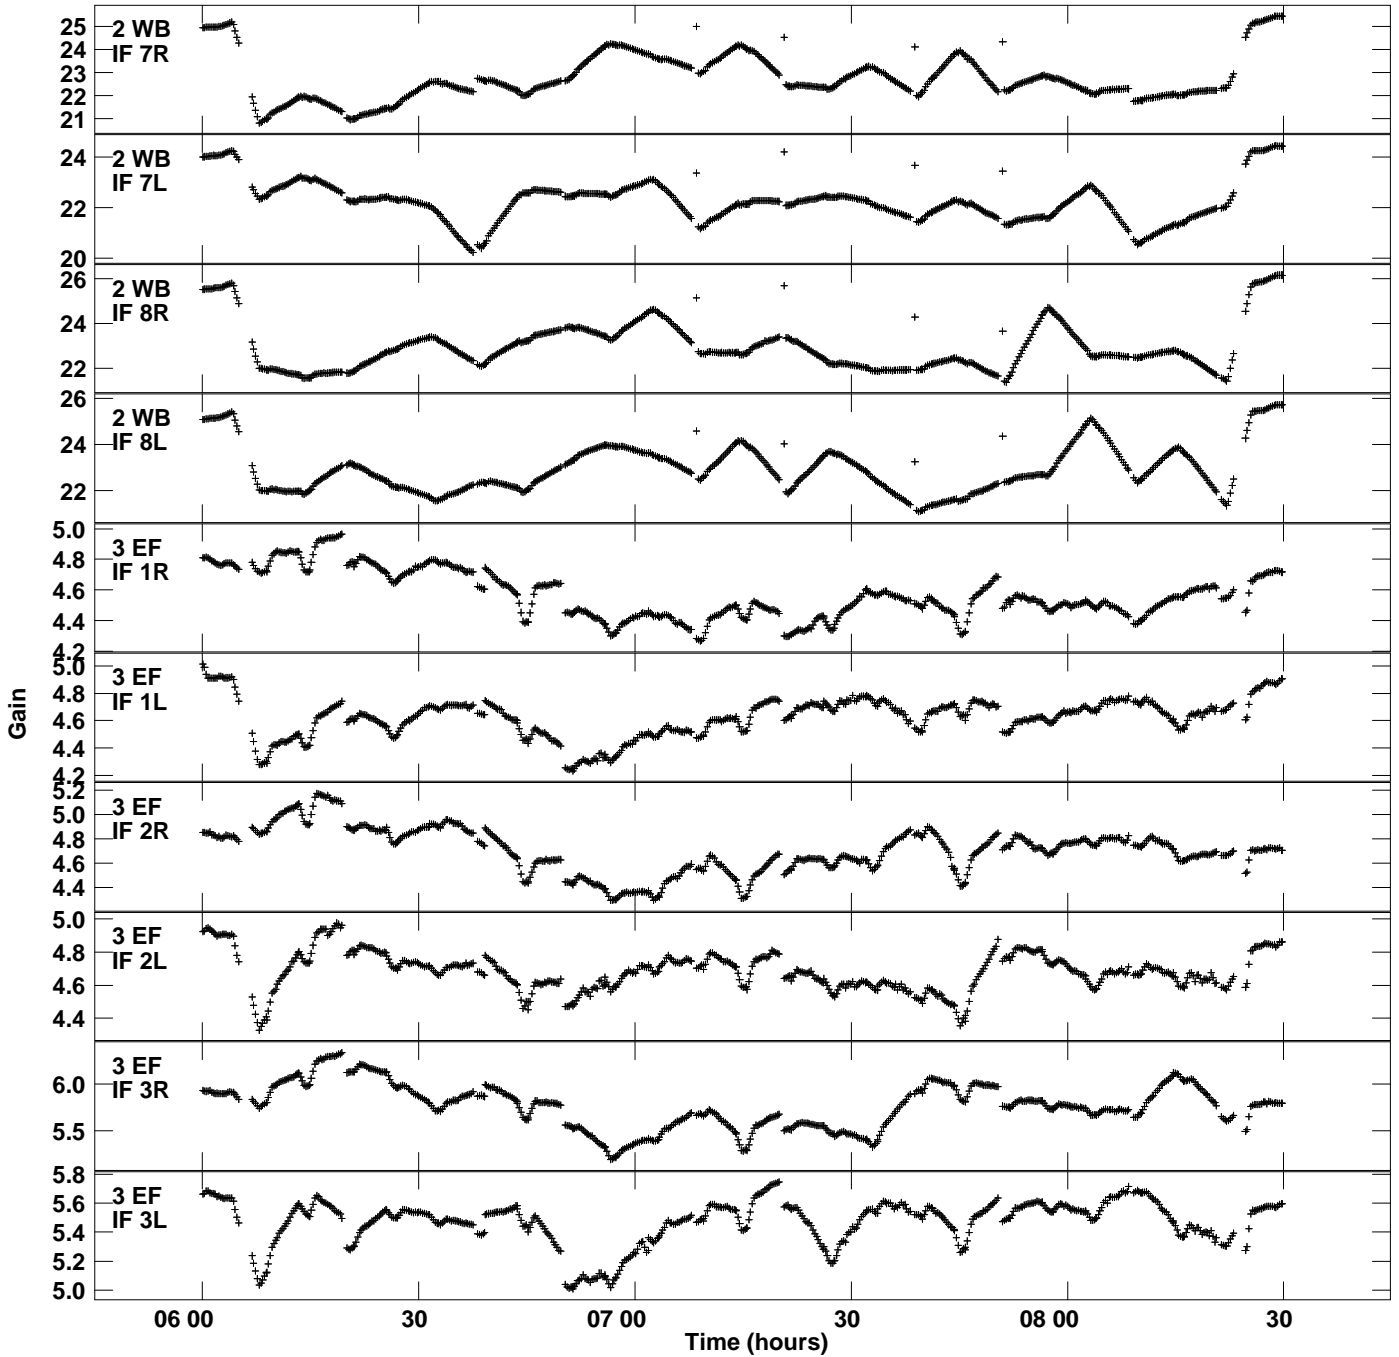

Plot file version 1 created 11-APR-2024 16:57:54  
Gain amp vs UTC time for RSG18.TMP.1  
CL 5 Rpol & Lpol IF 1 - 8

Plot file version 2 created 11-APR-2024 16:57:54  
Gain amp vs UTC time for RSG18.TMP.1  
CL 5 Rpol & Lpol IF 1 - 8

Plot file version 3 created 11-APR-2024 16:57:54  
Gain amp vs UTC time for RSG18.TMP.1  
CL 5 Rpol & Lpol IF 1 - 8

Plot file version 4 created 11-APR-2024 16:57:54  
Gain amp vs UTC time for RSG18.TMP.1  
CL 5 Rpol & Lpol IF 1 - 8

Plot file version 5 created 11-APR-2024 16:57:54  
Gain amp vs UTC time for RSG18.TMP.1  
CL 5 Rpol & Lpol IF 1 - 8

Plot file version 6 created 11-APR-2024 16:57:54  
Gain amp vs UTC time for RSG18.TMP.1  
CL 5 Rpol & Lpol IF 1 - 8

Plot file version 7 created 11-APR-2024 16:57:54  
Gain amp vs UTC time for RSG18.TMP.1  
CL 5 Rpol & Lpol IF 1 - 8

Plot file version 8 created 11-APR-2024 16:57:54  
Gain amp vs UTC time for RSG18.TMP.1  
CL 5 Rpol & Lpol IF 1 - 8