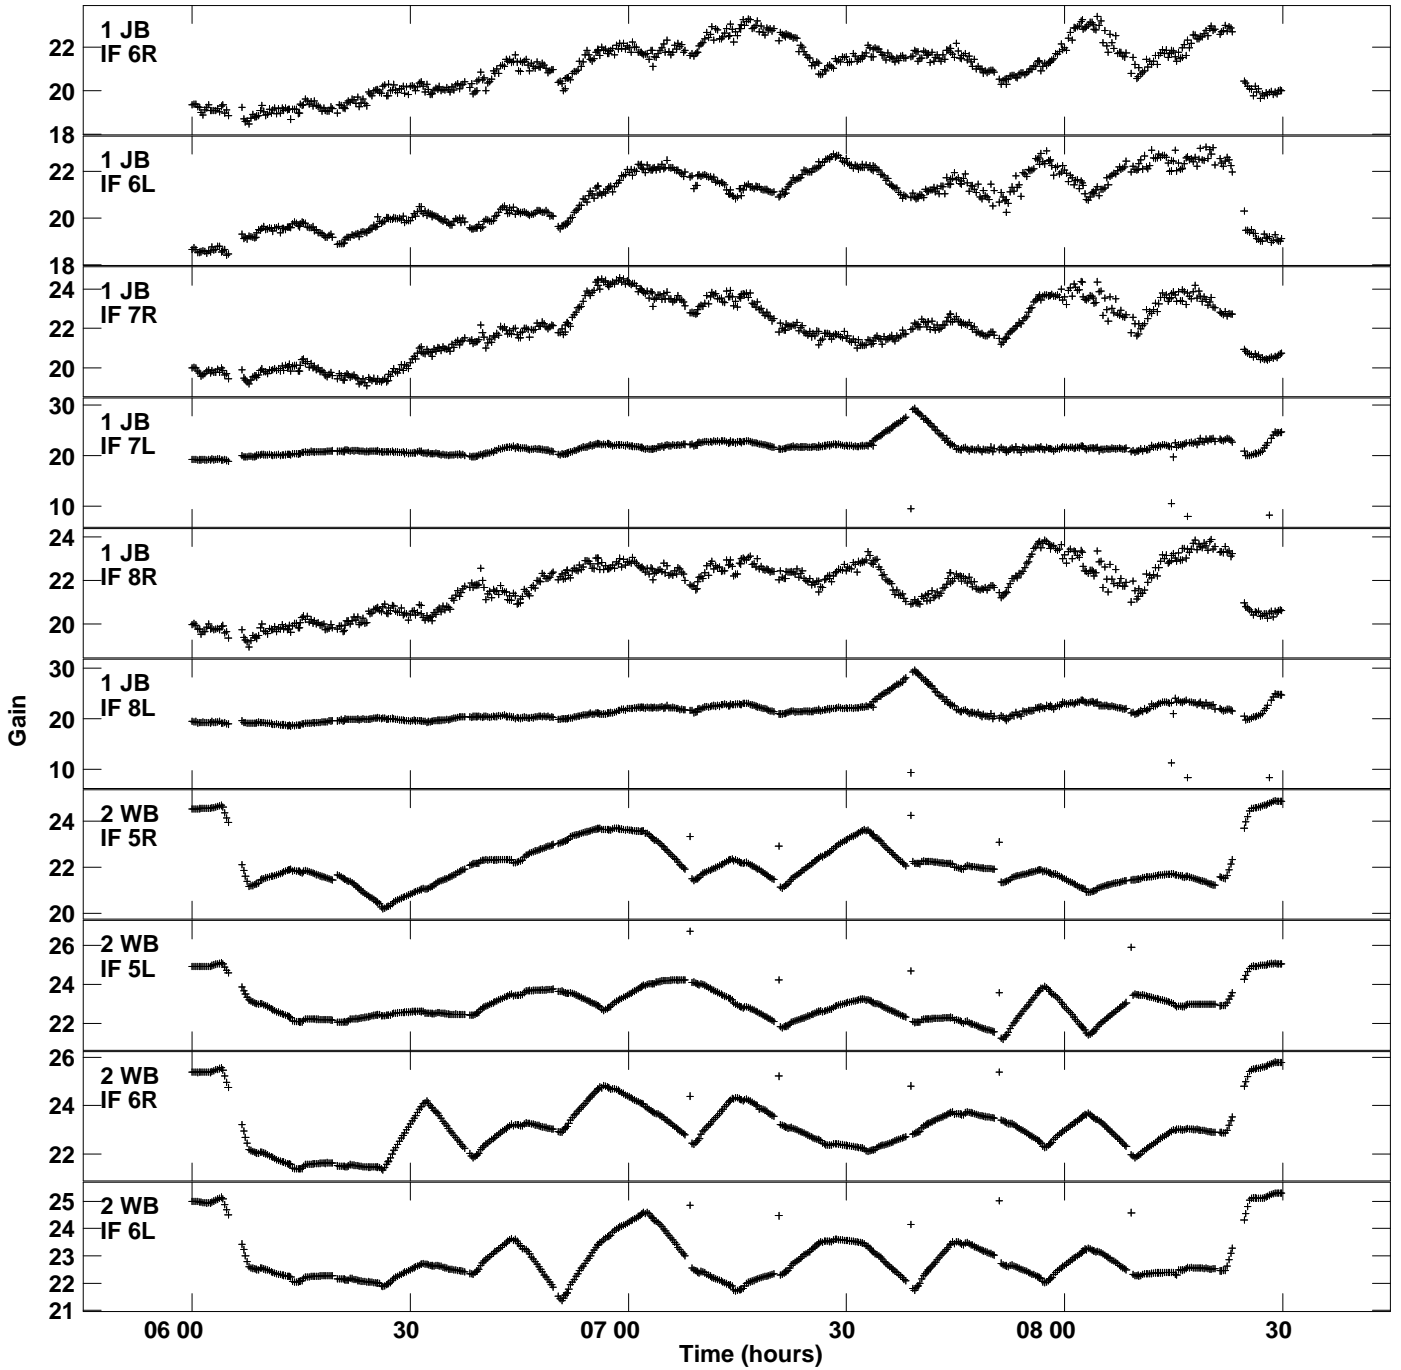

Plot file version 1 created 11-APR-2024 16:57:54  
Gain amp vs UTC time for RSG18.TMP.1  
CL 5 Rpol & Lpol IF 1 - 8

Plot file version 2 created 11-APR-2024 16:57:54  
Gain amp vs UTC time for RSG18.TMP.1  
CL 5 Rpol & Lpol IF 1 - 8

Plot file version 3 created 11-APR-2024 16:57:54  
Gain amp vs UTC time for RSG18.TMP.1  
CL 5 Rpol & Lpol IF 1 - 8

Plot file version 4 created 11-APR-2024 16:57:54  
Gain amp vs UTC time for RSG18.TMP.1  
CL 5 Rpol & Lpol IF 1 - 8

Plot file version 5 created 11-APR-2024 16:57:54  
Gain amp vs UTC time for RSG18.TMP.1  
CL 5 Rpol & Lpol IF 1 - 8

Plot file version 6 created 11-APR-2024 16:57:54  
Gain amp vs UTC time for RSG18.TMP.1  
CL 5 Rpol & Lpol IF 1 - 8

Plot file version 7 created 11-APR-2024 16:57:54  
Gain amp vs UTC time for RSG18.TMP.1  
CL 5 Rpol & Lpol IF 1 - 8

Plot file version 8 created 11-APR-2024 16:57:54  
Gain amp vs UTC time for RSG18.TMP.1  
CL 5 Rpol & Lpol IF 1 - 8