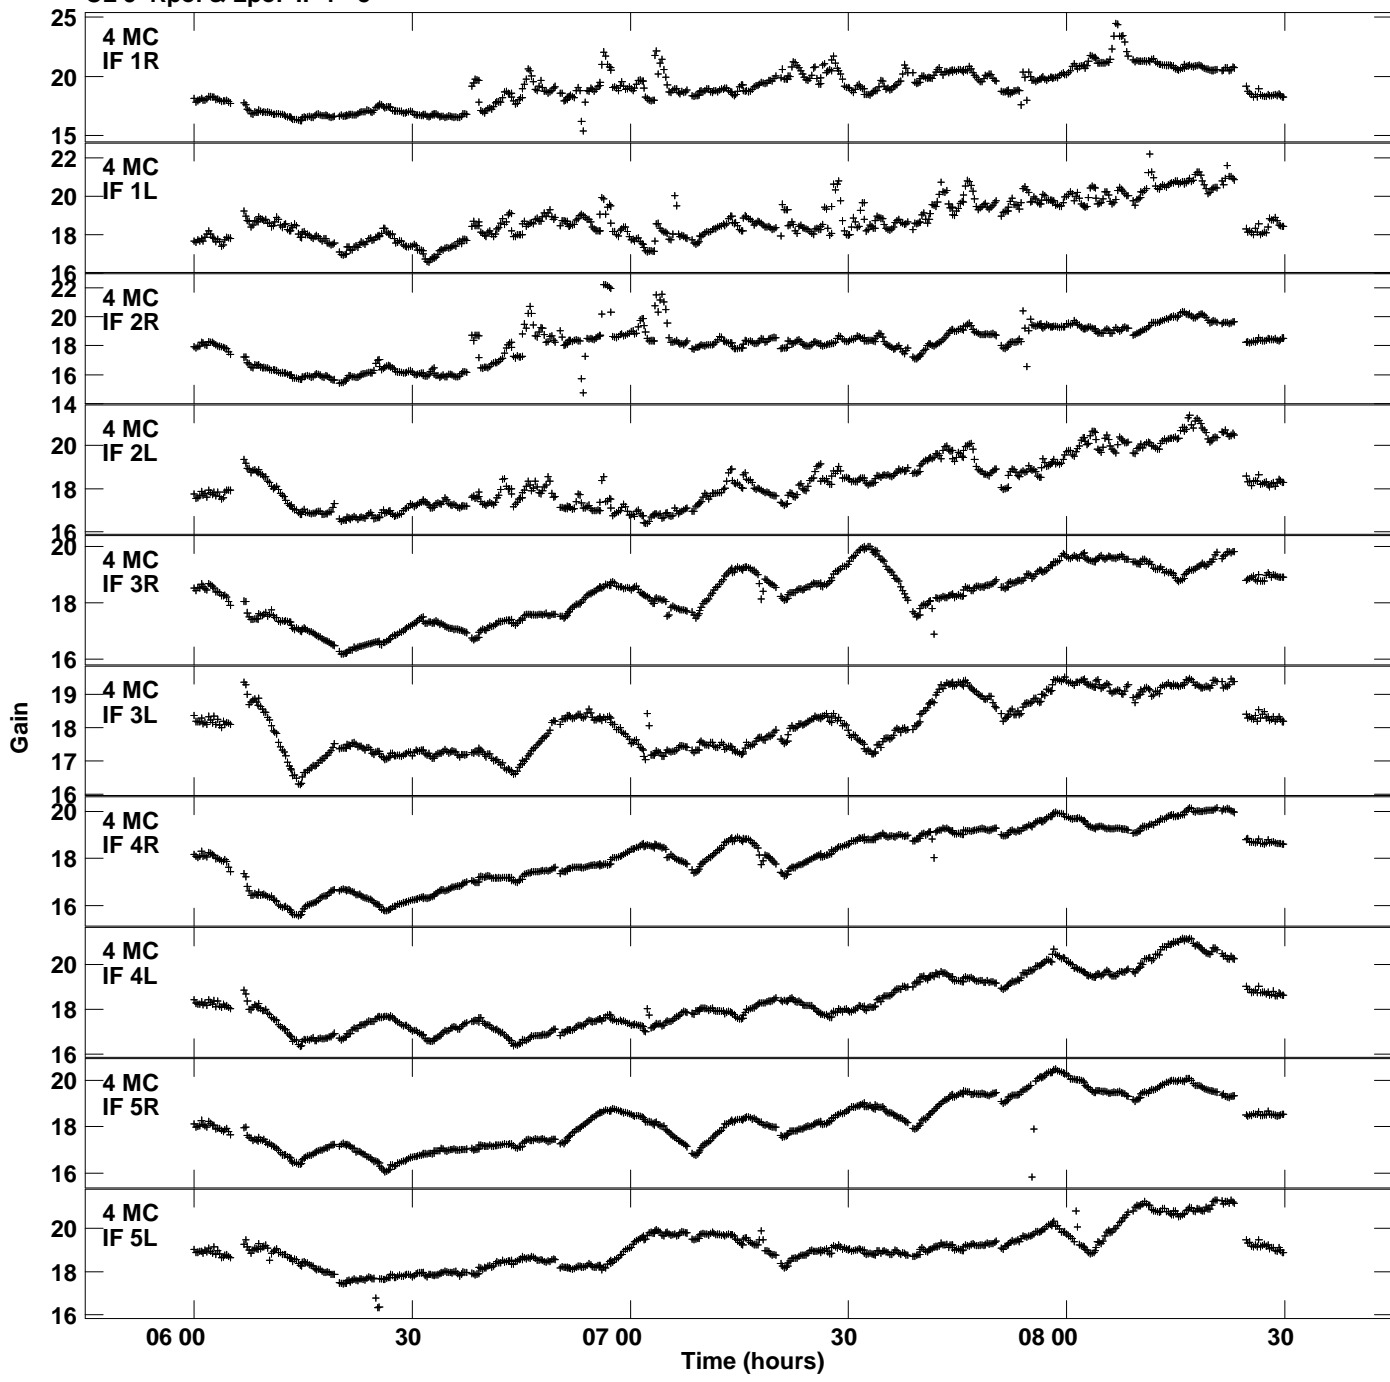

Plot file version 1 created 11-APR-2024 16:57:54  
Gain amp vs UTC time for RSG18.TMP.1  
CL 5 Rpol & Lpol IF 1 - 8

Plot file version 2 created 11-APR-2024 16:57:54  
Gain amp vs UTC time for RSG18.TMP.1  
CL 5 Rpol & Lpol IF 1 - 8

Plot file version 3 created 11-APR-2024 16:57:54  
Gain amp vs UTC time for RSG18.TMP.1  
CL 5 Rpol & Lpol IF 1 - 8

Plot file version 4 created 11-APR-2024 16:57:54  
Gain amp vs UTC time for RSG18.TMP.1  
CL 5 Rpol & Lpol IF 1 - 8

Plot file version 5 created 11-APR-2024 16:57:54  
Gain amp vs UTC time for RSG18.TMP.1  
CL 5 Rpol & Lpol IF 1 - 8

Plot file version 6 created 11-APR-2024 16:57:54  
Gain amp vs UTC time for RSG18.TMP.1  
CL 5 Rpol & Lpol IF 1 - 8

Plot file version 7 created 11-APR-2024 16:57:54  
Gain amp vs UTC time for RSG18.TMP.1  
CL 5 Rpol & Lpol IF 1 - 8

Plot file version 8 created 11-APR-2024 16:57:54  
Gain amp vs UTC time for RSG18.TMP.1  
CL 5 Rpol & Lpol IF 1 - 8