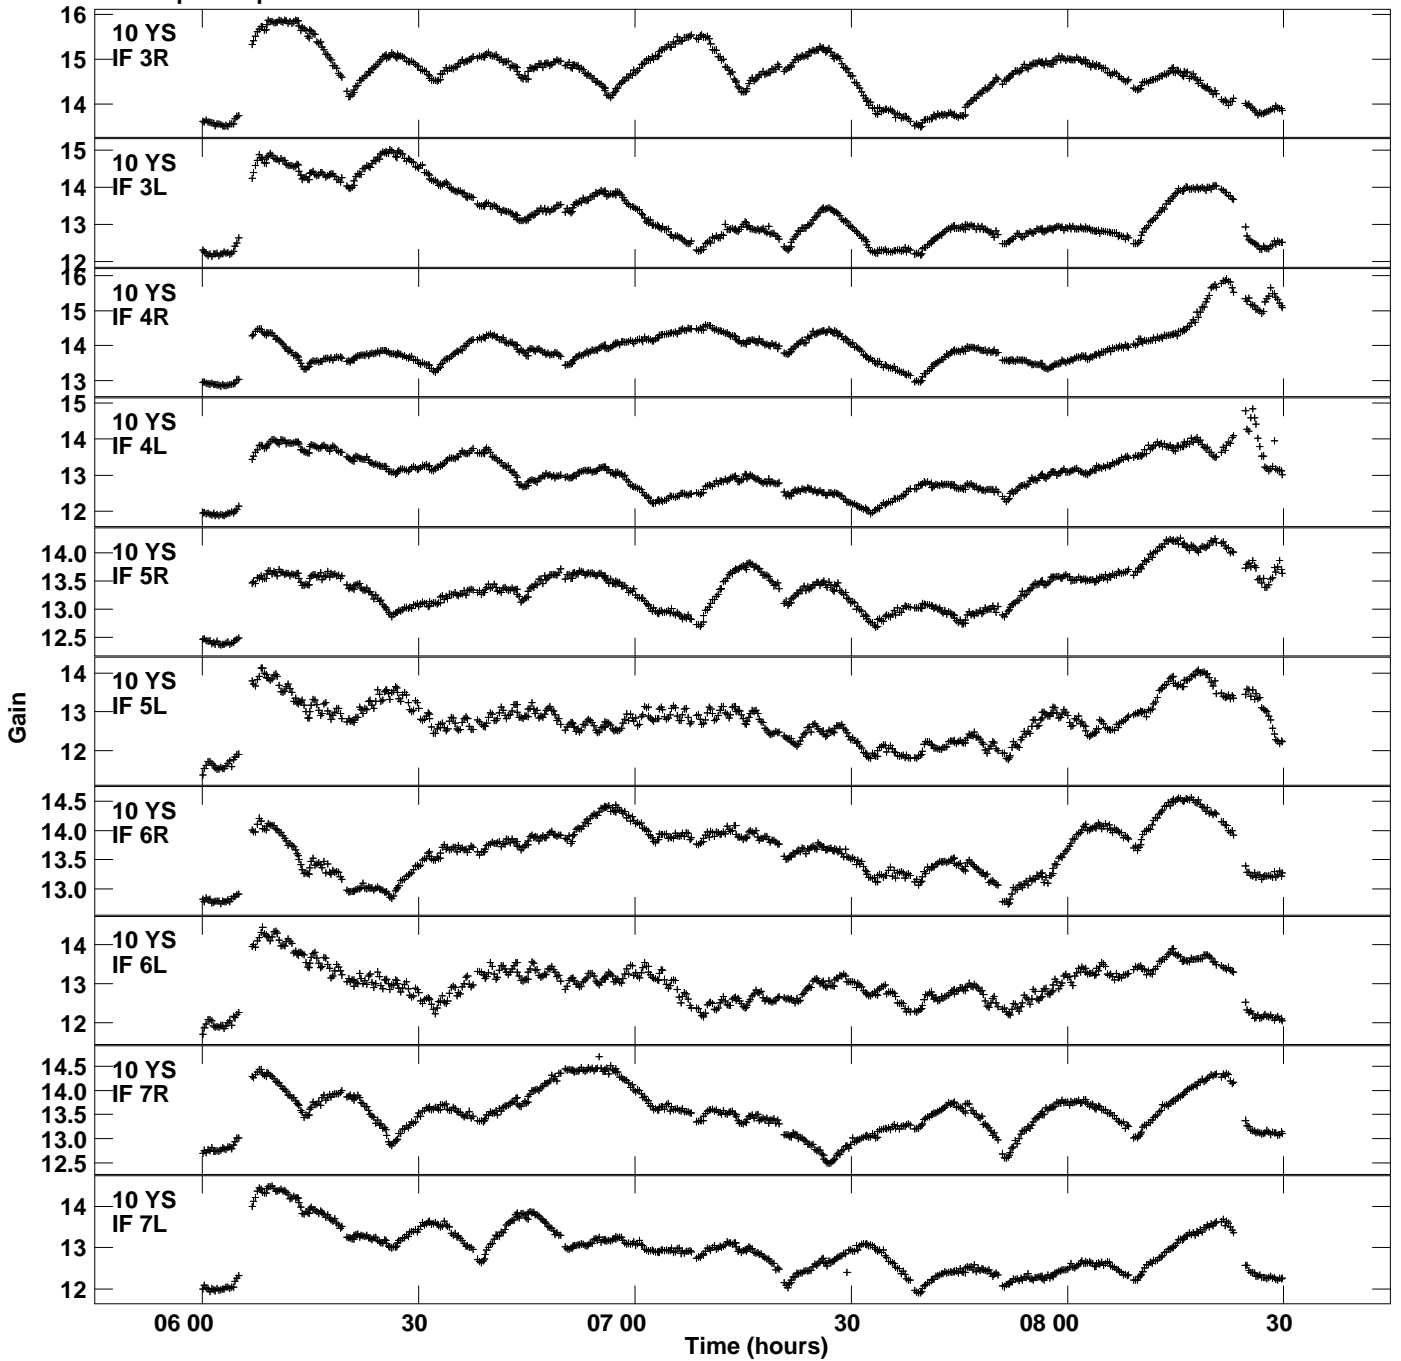

Plot file version 15 created 11-APR-2024 16:57:54
Gain amp vs UTC time for RSG18.TMP.1
CL 5 Rpol & Lpol IF 1 - 8