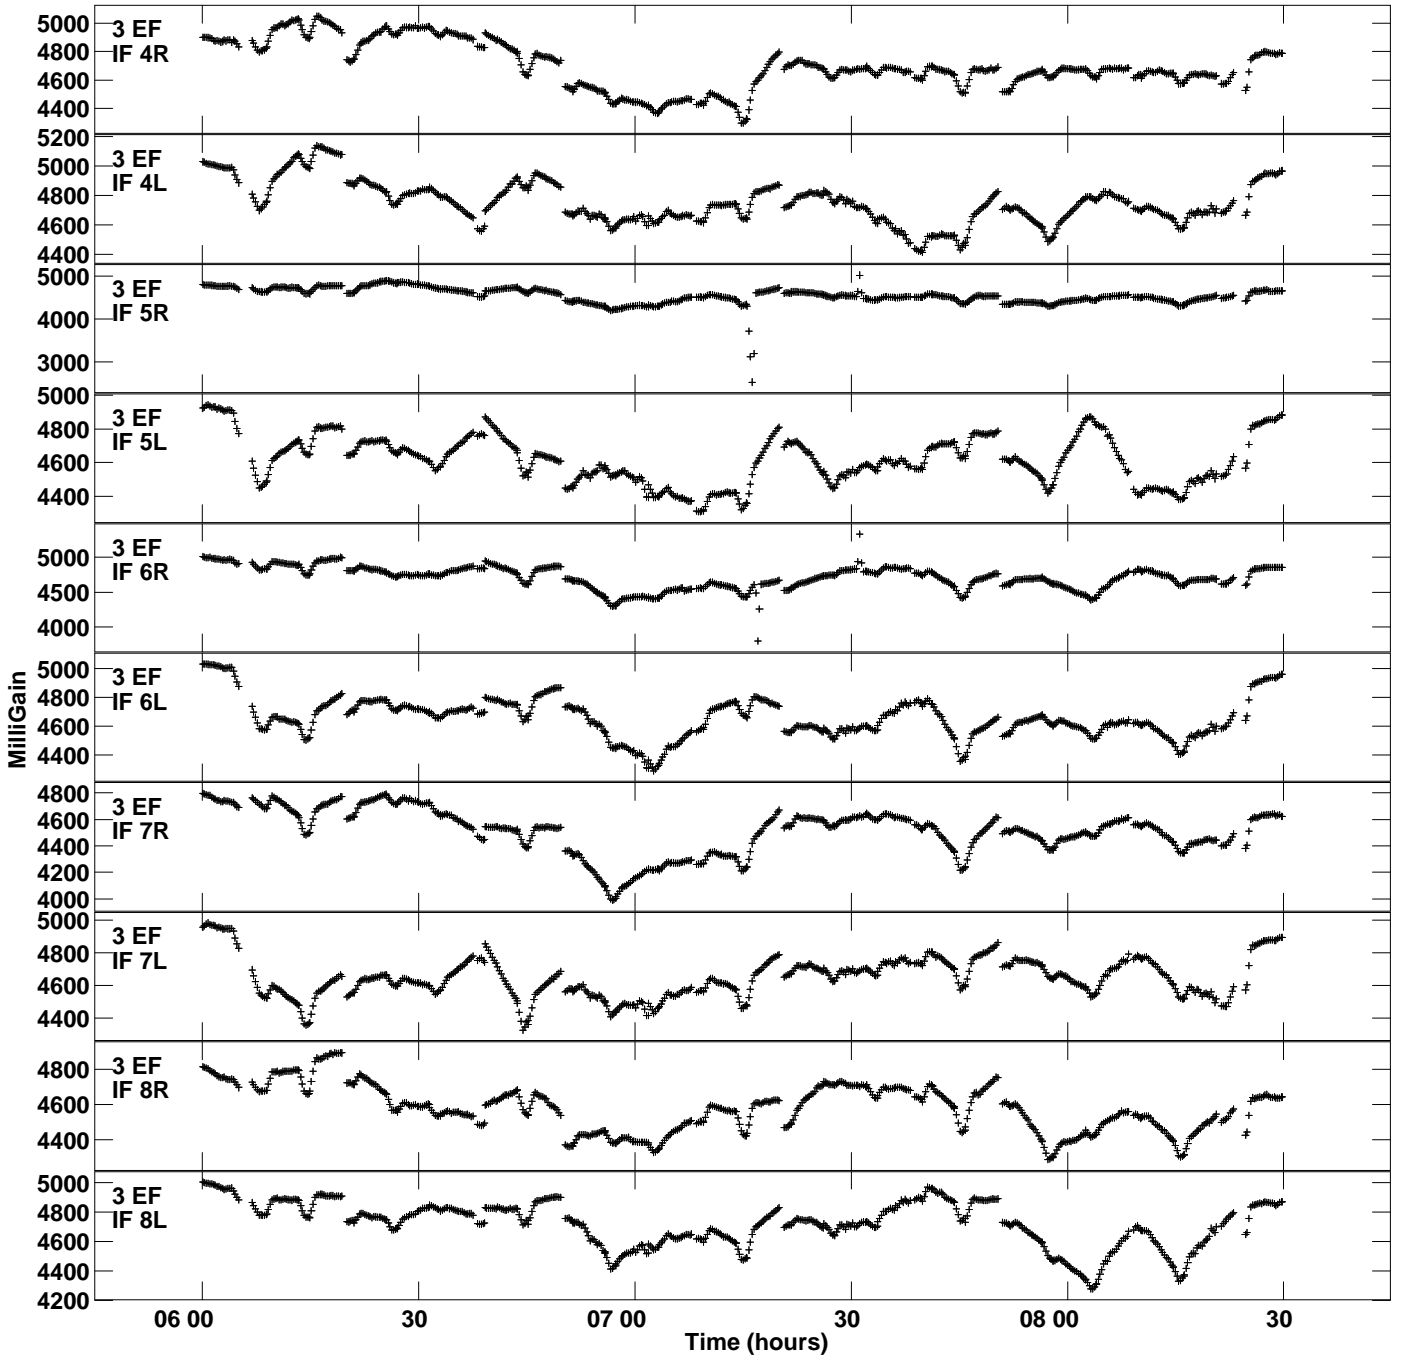

Plot file version 1 created 11-APR-2024 16:57:54  
Gain amp vs UTC time for RSG18.TMP.1  
CL 5 Rpol & Lpol IF 1 - 8

Plot file version 2 created 11-APR-2024 16:57:54  
Gain amp vs UTC time for RSG18.TMP.1  
CL 5 Rpol & Lpol IF 1 - 8

Plot file version 3 created 11-APR-2024 16:57:54  
Gain amp vs UTC time for RSG18.TMP.1  
CL 5 Rpol & Lpol IF 1 - 8

Plot file version 4 created 11-APR-2024 16:57:54  
Gain amp vs UTC time for RSG18.TMP.1  
CL 5 Rpol & Lpol IF 1 - 8

Plot file version 5 created 11-APR-2024 16:57:54  
Gain amp vs UTC time for RSG18.TMP.1  
CL 5 Rpol & Lpol IF 1 - 8

Plot file version 6 created 11-APR-2024 16:57:54  
Gain amp vs UTC time for RSG18.TMP.1  
CL 5 Rpol & Lpol IF 1 - 8

Plot file version 7 created 11-APR-2024 16:57:54  
Gain amp vs UTC time for RSG18.TMP.1  
CL 5 Rpol & Lpol IF 1 - 8

Plot file version 8 created 11-APR-2024 16:57:54  
Gain amp vs UTC time for RSG18.TMP.1  
CL 5 Rpol & Lpol IF 1 - 8