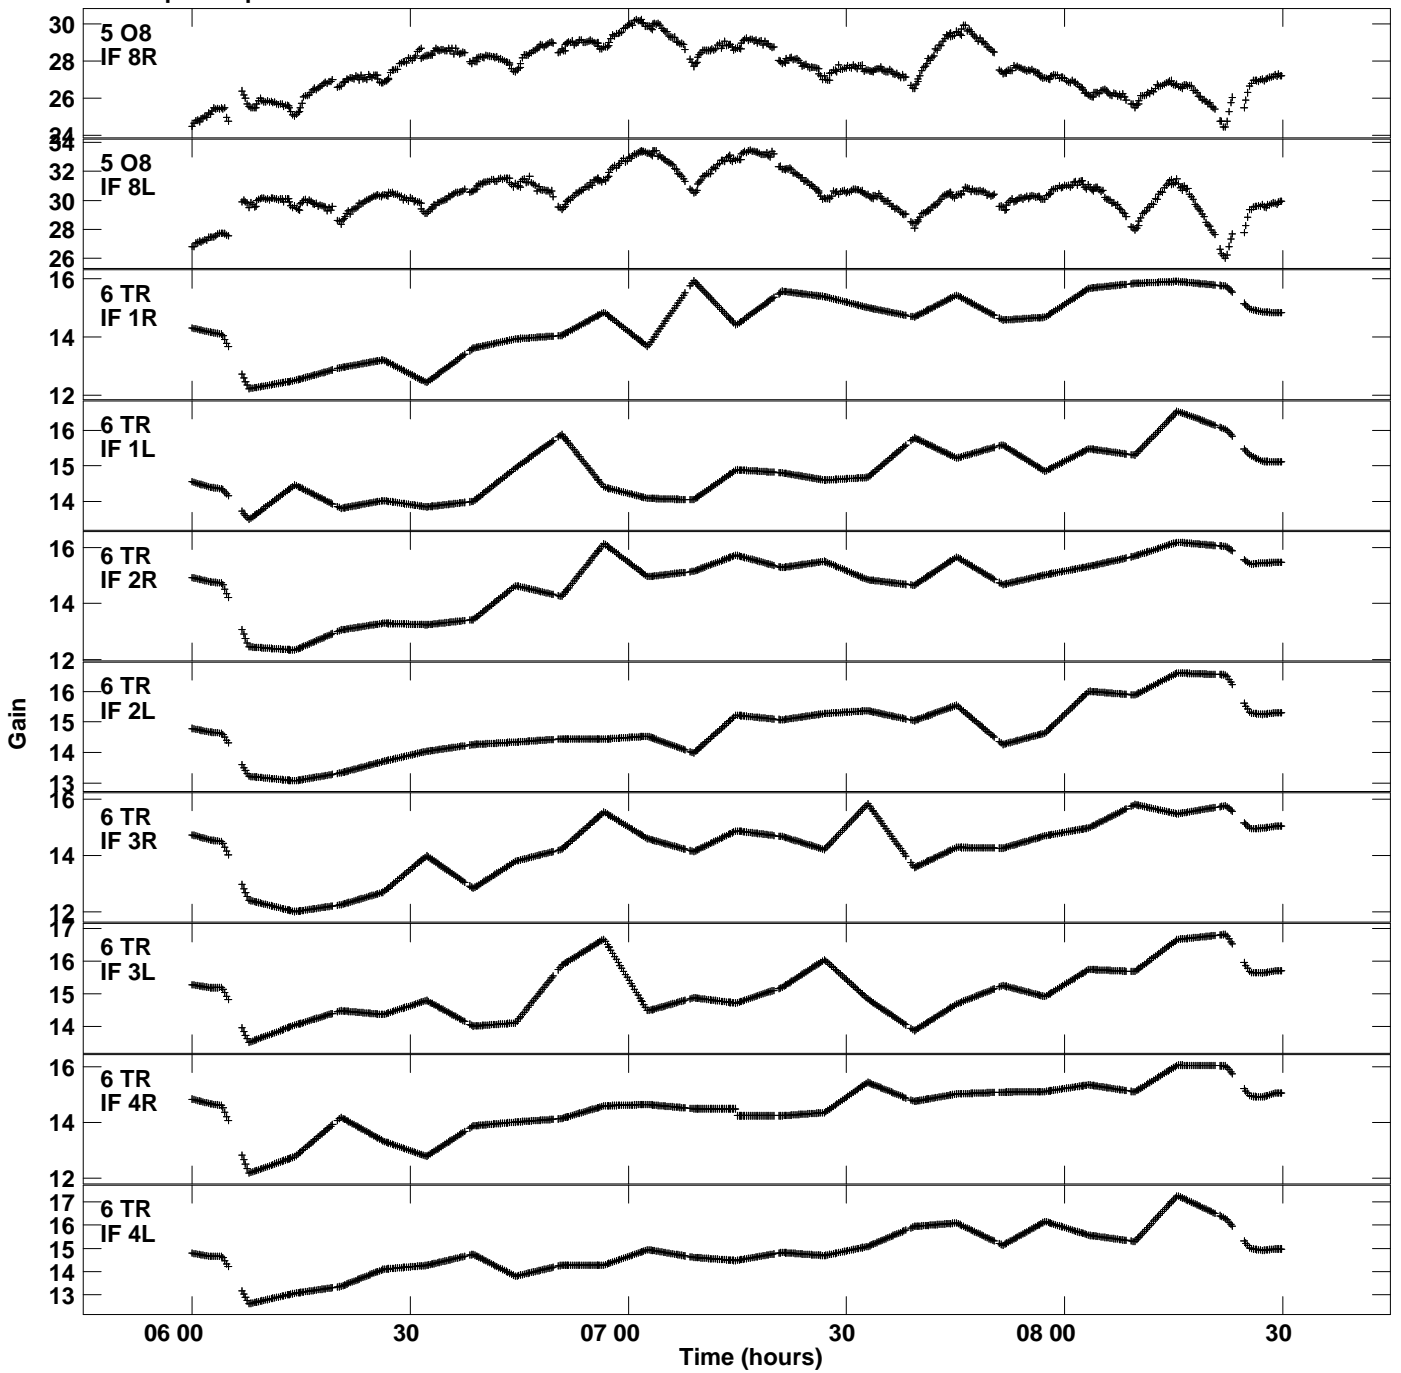

Plot file version 1 created 11-APR-2024 16:57:54  
Gain amp vs UTC time for RSG18.TMP.1  
CL 5 Rpol & Lpol IF 1 - 8

Plot file version 2 created 11-APR-2024 16:57:54  
Gain amp vs UTC time for RSG18.TMP.1  
CL 5 Rpol & Lpol IF 1 - 8

Plot file version 3 created 11-APR-2024 16:57:54  
Gain amp vs UTC time for RSG18.TMP.1  
CL 5 Rpol & Lpol IF 1 - 8

Plot file version 4 created 11-APR-2024 16:57:54  
Gain amp vs UTC time for RSG18.TMP.1  
CL 5 Rpol & Lpol IF 1 - 8

Plot file version 5 created 11-APR-2024 16:57:54  
Gain amp vs UTC time for RSG18.TMP.1  
CL 5 Rpol & Lpol IF 1 - 8

Plot file version 6 created 11-APR-2024 16:57:54  
Gain amp vs UTC time for RSG18.TMP.1  
CL 5 Rpol & Lpol IF 1 - 8

Plot file version 7 created 11-APR-2024 16:57:54  
Gain amp vs UTC time for RSG18.TMP.1  
CL 5 Rpol & Lpol IF 1 - 8

Plot file version 8 created 11-APR-2024 16:57:54  
Gain amp vs UTC time for RSG18.TMP.1  
CL 5 Rpol & Lpol IF 1 - 8