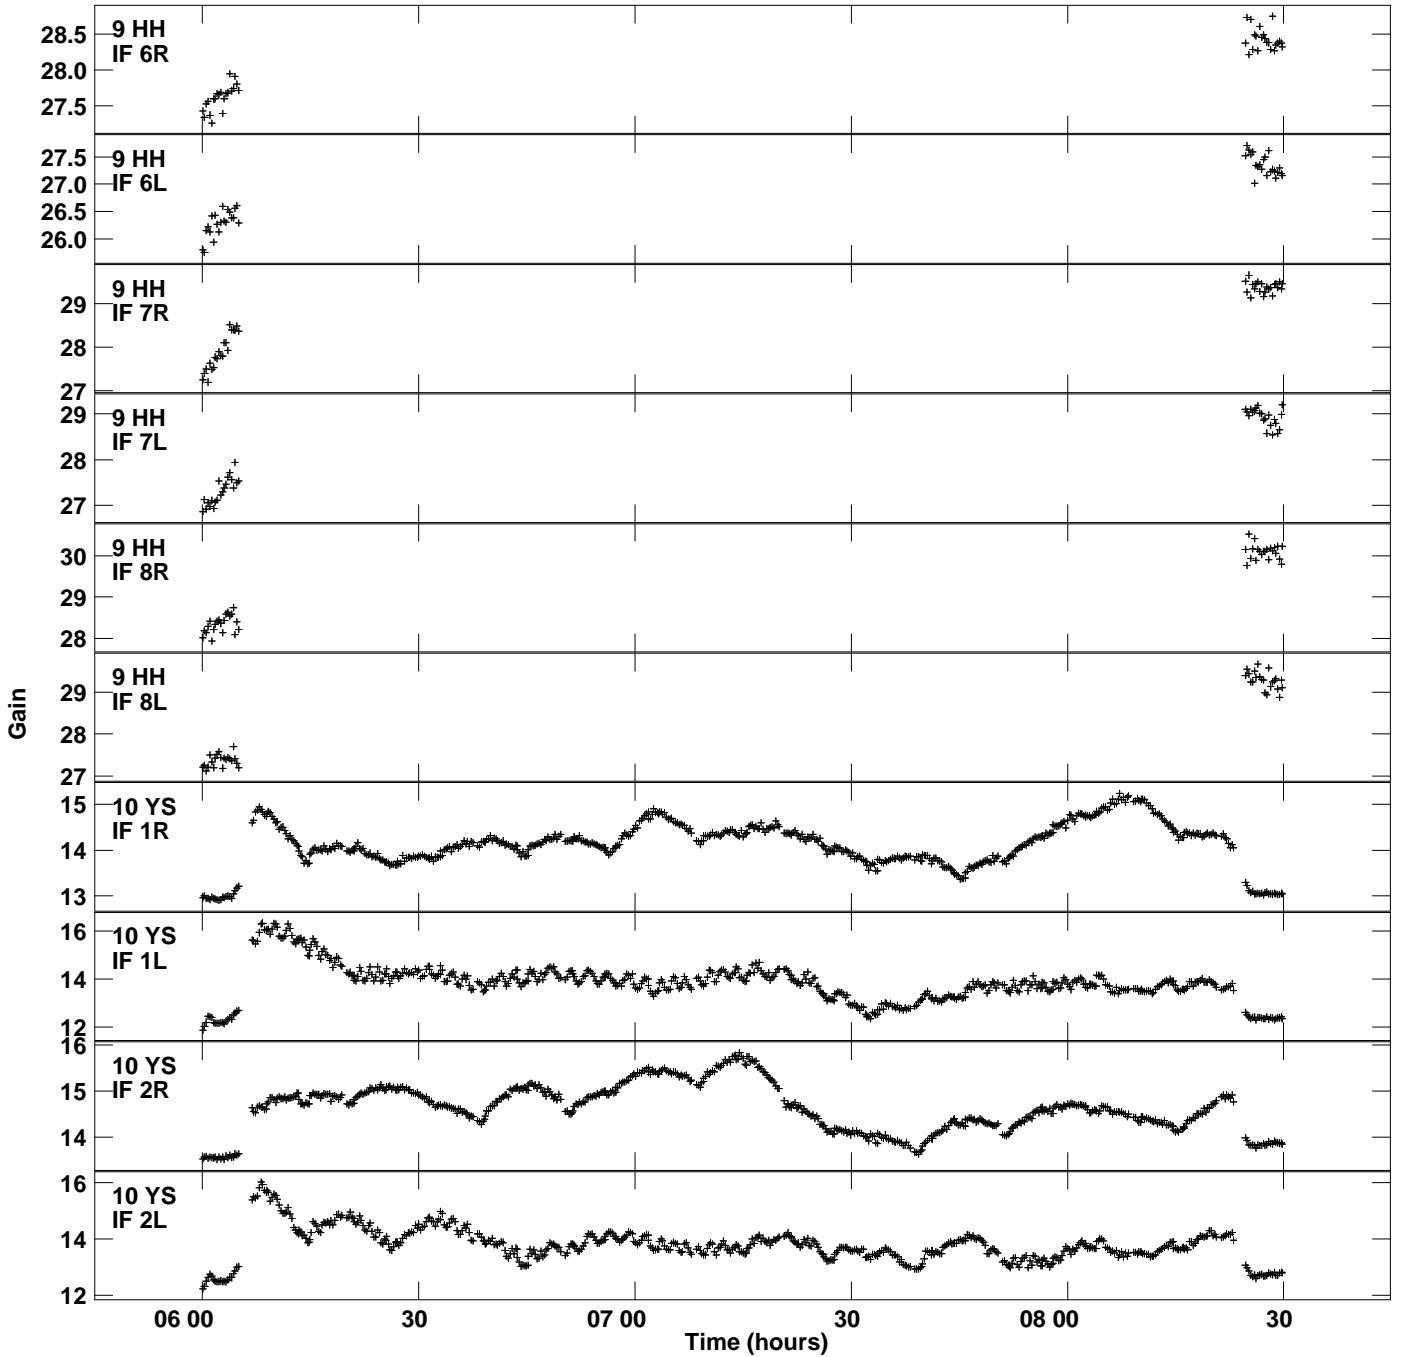

Plot file version 1 created 11-APR-2024 16:57:54  
Gain amp vs UTC time for RSG18.TMP.1  
CL 5 Rpol & Lpol IF 1 - 8

Plot file version 2 created 11-APR-2024 16:57:54  
Gain amp vs UTC time for RSG18.TMP.1  
CL 5 Rpol & Lpol IF 1 - 8

Plot file version 9 created 11-APR-2024 16:57:54  
Gain amp vs UTC time for RSG18.TMP.1  
CL 5 Rpol & Lpol IF 1 - 8

Plot file version 10 created 11-APR-2024 16:57:54  
Gain amp vs UTC time for RSG18.TMP.1  
CL 5 Rpol & Lpol IF 1 - 8

Plot file version 11 created 11-APR-2024 16:57:54  
Gain amp vs UTC time for RSG18.TMP.1  
CL 5 Rpol & Lpol IF 1 - 8

Plot file version 12 created 11-APR-2024 16:57:54  
Gain amp vs UTC time for RSG18.TMP.1  
CL 5 Rpol & Lpol IF 1 - 8

Plot file version 13 created 11-APR-2024 16:57:54  
Gain amp vs UTC time for RSG18.TMP.1  
CL 5 Rpol & Lpol IF 1 - 8

Plot file version 14 created 11-APR-2024 16:57:54  
Gain amp vs UTC time for RSG18.TMP.1  
CL 5 Rpol & Lpol IF 1 - 8