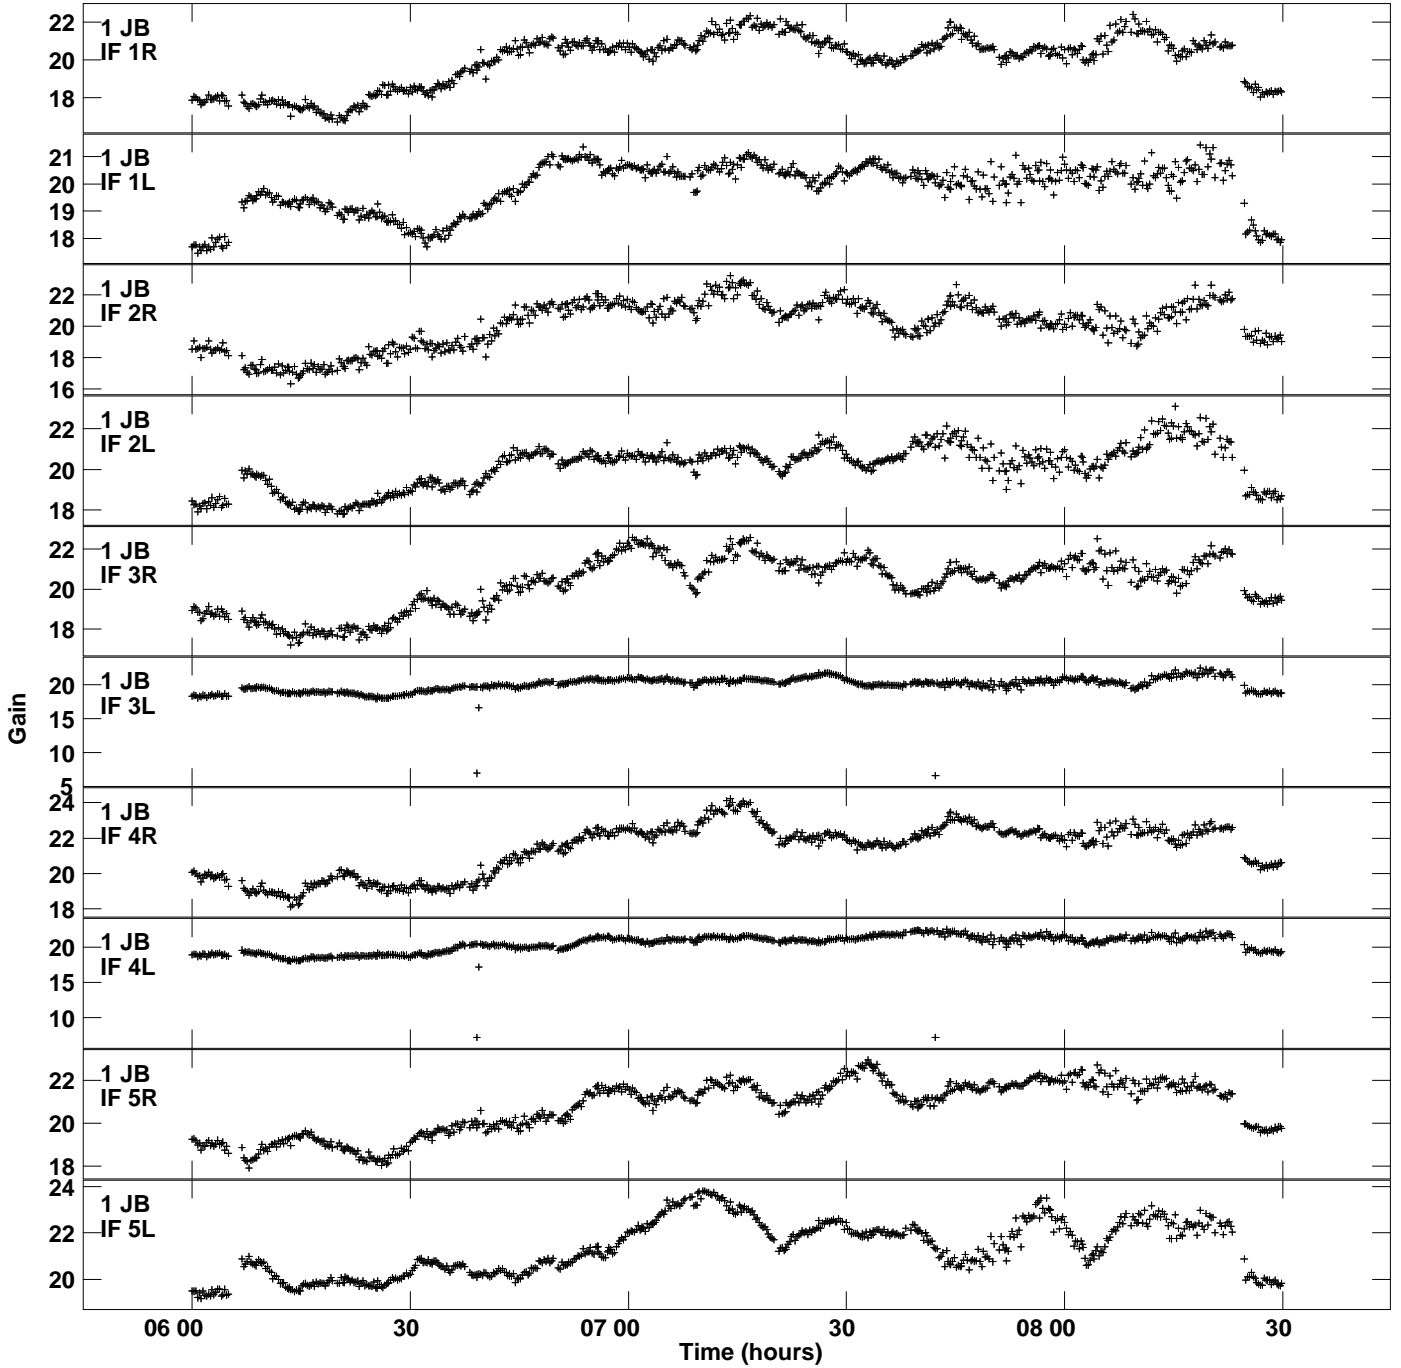

Plot file version 1 created 11-APR-2024 16:57:54  
Gain amp vs UTC time for RSG18.TMP.1  
CL 5 Rpol & Lpol IF 1 - 8

Plot file version 2 created 11-APR-2024 16:57:54  
Gain amp vs UTC time for RSG18.TMP.1  
CL 5 Rpol & Lpol IF 1 - 8

Plot file version 3 created 11-APR-2024 16:57:54  
Gain amp vs UTC time for RSG18.TMP.1  
CL 5 Rpol & Lpol IF 1 - 8

Plot file version 4 created 11-APR-2024 16:57:54  
Gain amp vs UTC time for RSG18.TMP.1  
CL 5 Rpol & Lpol IF 1 - 8

Plot file version 5 created 11-APR-2024 16:57:54  
Gain amp vs UTC time for RSG18.TMP.1  
CL 5 Rpol & Lpol IF 1 - 8

Plot file version 6 created 11-APR-2024 16:57:54  
Gain amp vs UTC time for RSG18.TMP.1  
CL 5 Rpol & Lpol IF 1 - 8

Plot file version 7 created 11-APR-2024 16:57:54  
Gain amp vs UTC time for RSG18.TMP.1  
CL 5 Rpol & Lpol IF 1 - 8

Plot file version 8 created 11-APR-2024 16:57:54  
Gain amp vs UTC time for RSG18.TMP.1  
CL 5 Rpol & Lpol IF 1 - 8