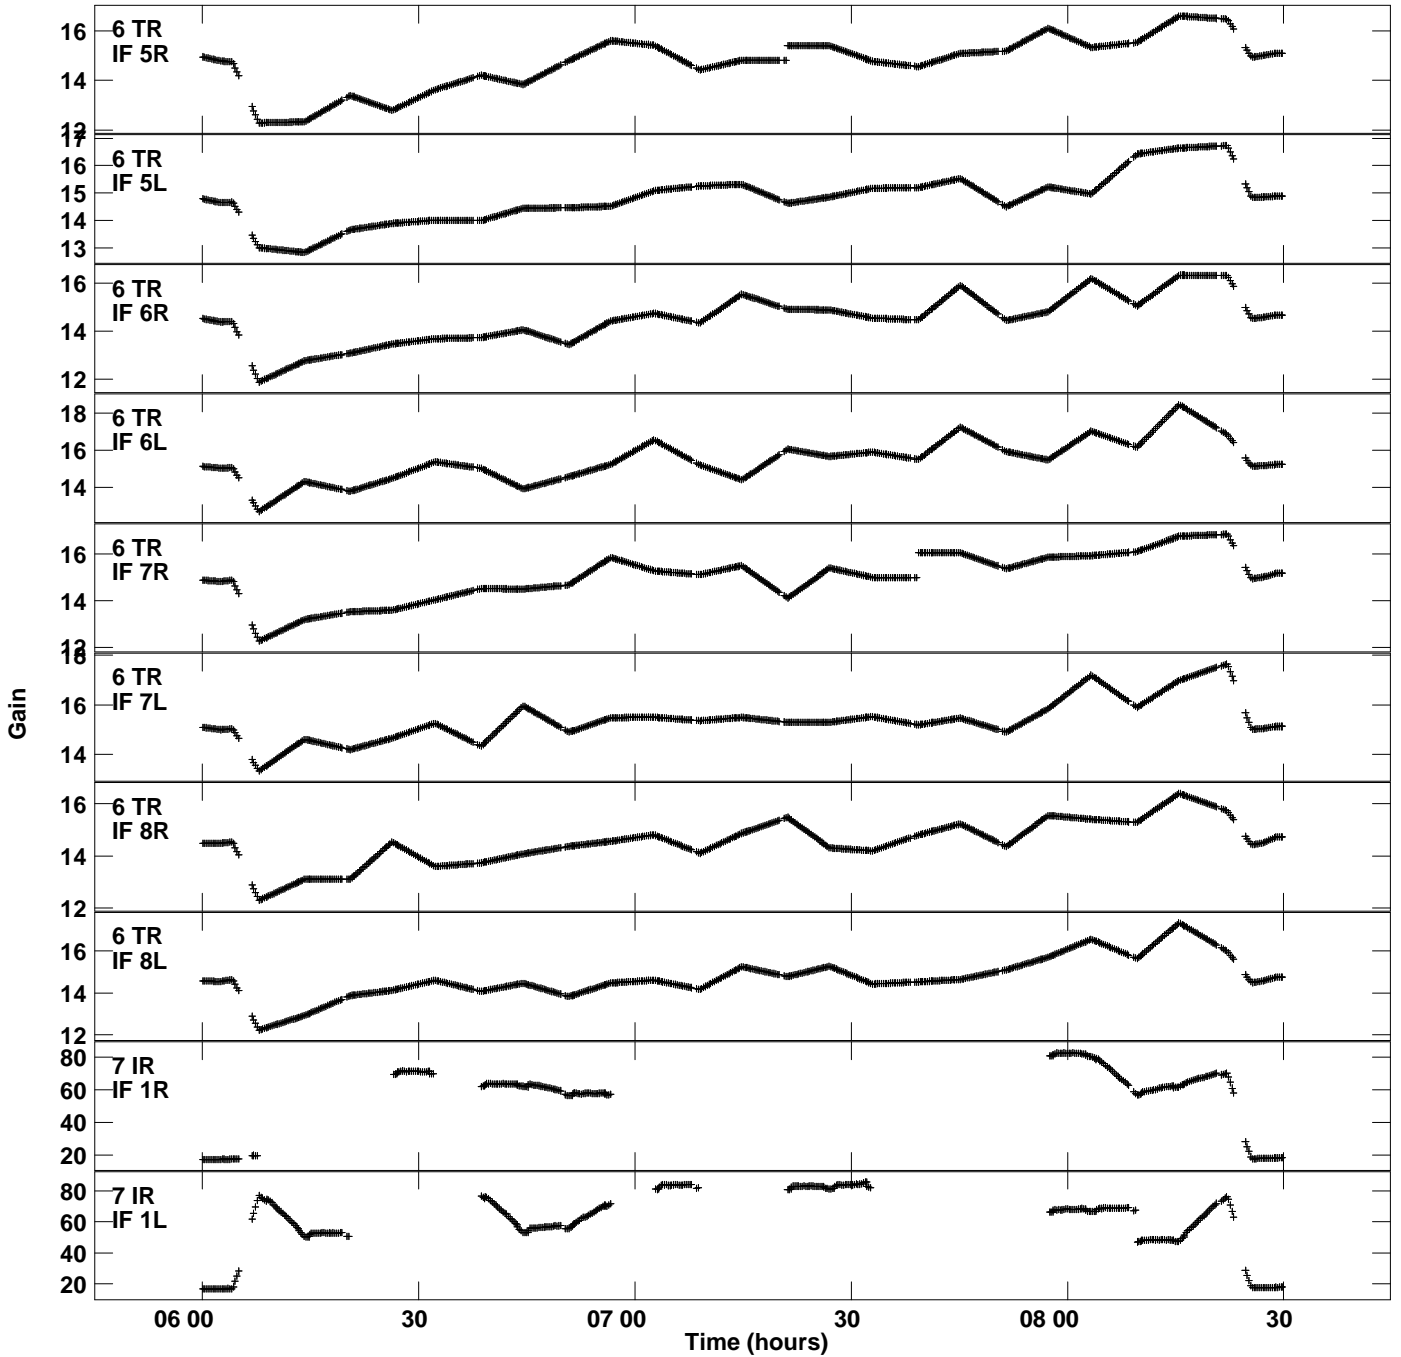

Plot file version 1 created 11-APR-2024 16:57:54  
Gain amp vs UTC time for RSG18.TMP.1  
CL 5 Rpol & Lpol IF 1 - 8

Plot file version 2 created 11-APR-2024 16:57:54  
Gain amp vs UTC time for RSG18.TMP.1  
CL 5 Rpol & Lpol IF 1 - 8

Plot file version 5 created 11-APR-2024 16:57:54  
Gain amp vs UTC time for RSG18.TMP.1  
CL 5 Rpol & Lpol IF 1 - 8

Plot file version 6 created 11-APR-2024 16:57:54  
Gain amp vs UTC time for RSG18.TMP.1  
CL 5 Rpol & Lpol IF 1 - 8

Plot file version 7 created 11-APR-2024 16:57:54  
Gain amp vs UTC time for RSG18.TMP.1  
CL 5 Rpol & Lpol IF 1 - 8

Plot file version 8 created 11-APR-2024 16:57:54  
Gain amp vs UTC time for RSG18.TMP.1  
CL 5 Rpol & Lpol IF 1 - 8

Plot file version 9 created 11-APR-2024 16:57:54  
Gain amp vs UTC time for RSG18.TMP.1  
CL 5 Rpol & Lpol IF 1 - 8

Plot file version 10 created 11-APR-2024 16:57:54  
Gain amp vs UTC time for RSG18.TMP.1  
CL 5 Rpol & Lpol IF 1 - 8