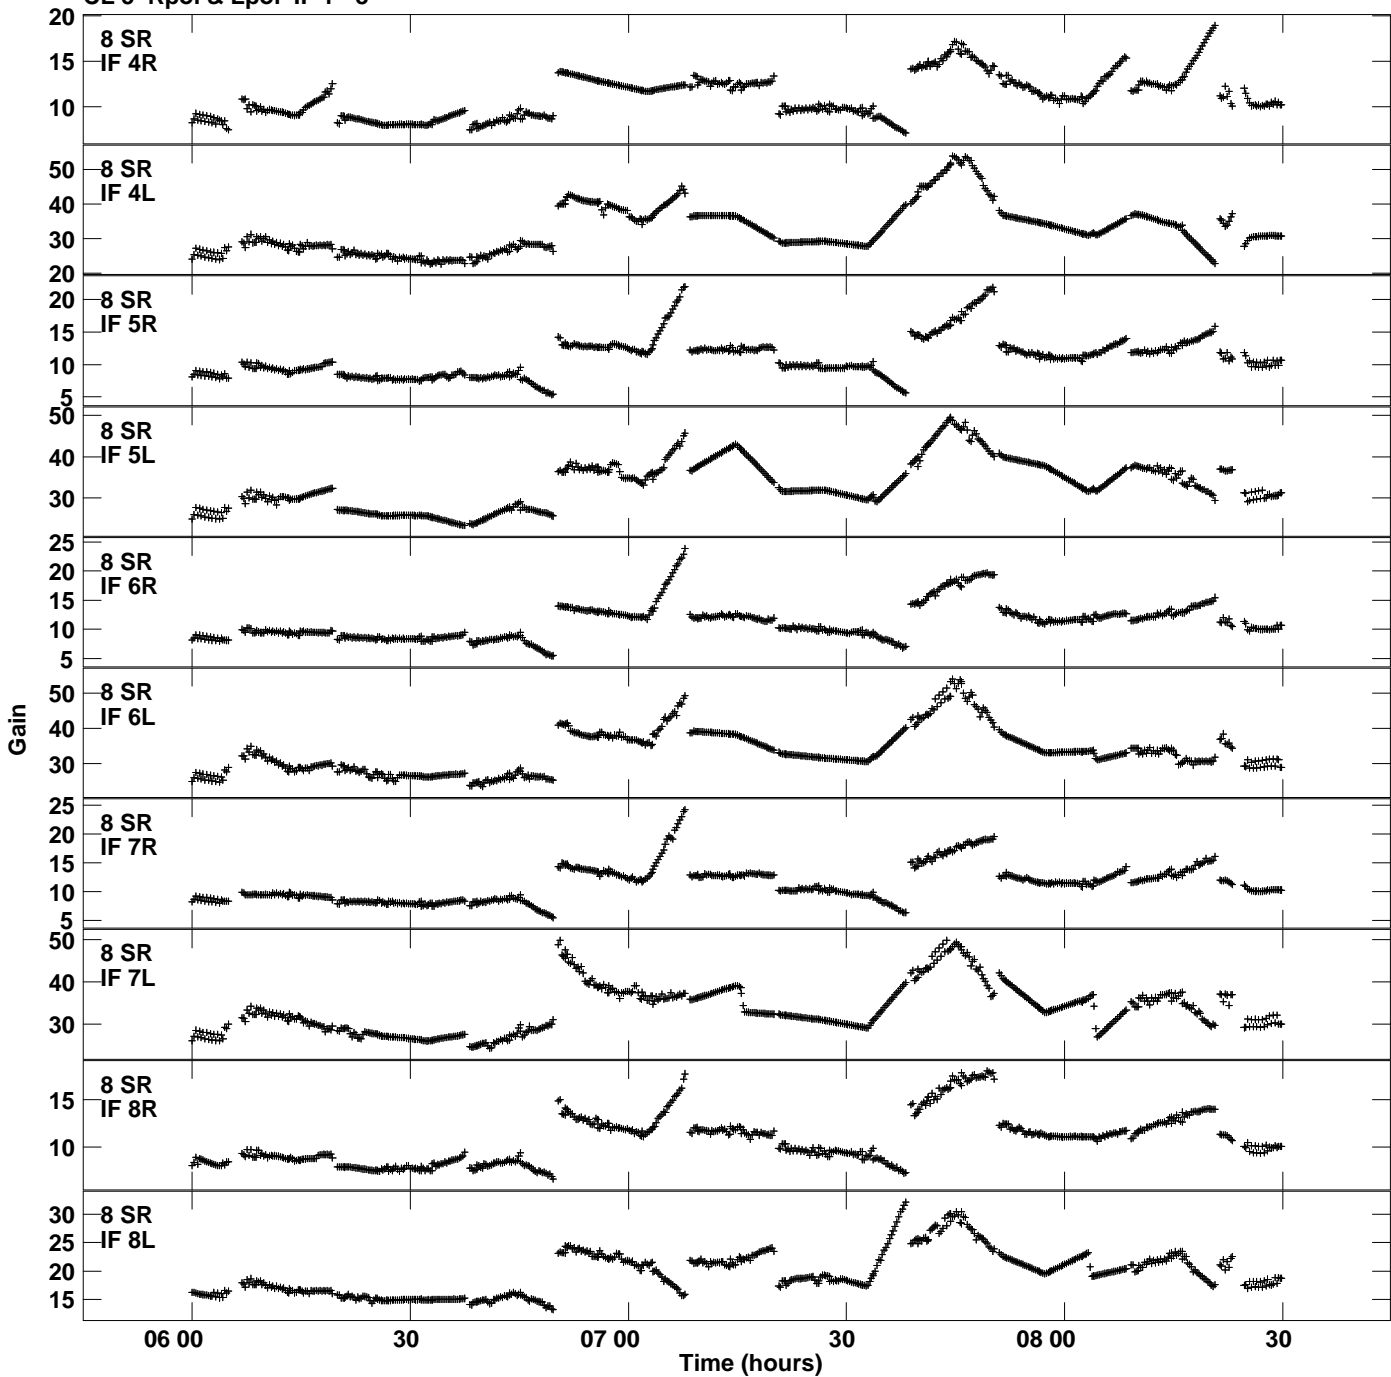

Plot file version 1 created 11-APR-2024 16:57:54  
Gain amp vs UTC time for RSG18.TMP.1  
CL 5 Rpol & Lpol IF 1 - 8

Plot file version 2 created 11-APR-2024 16:57:54  
Gain amp vs UTC time for RSG18.TMP.1  
CL 5 Rpol & Lpol IF 1 - 8

Plot file version 7 created 11-APR-2024 16:57:54  
Gain amp vs UTC time for RSG18.TMP.1  
CL 5 Rpol & Lpol IF 1 - 8

Plot file version 8 created 11-APR-2024 16:57:54  
Gain amp vs UTC time for RSG18.TMP.1  
CL 5 Rpol & Lpol IF 1 - 8

Plot file version 9 created 11-APR-2024 16:57:54  
Gain amp vs UTC time for RSG18.TMP.1  
CL 5 Rpol & Lpol IF 1 - 8

Plot file version 10 created 11-APR-2024 16:57:54  
Gain amp vs UTC time for RSG18.TMP.1  
CL 5 Rpol & Lpol IF 1 - 8

Plot file version 11 created 11-APR-2024 16:57:54  
Gain amp vs UTC time for RSG18.TMP.1  
CL 5 Rpol & Lpol IF 1 - 8

Plot file version 12 created 11-APR-2024 16:57:54  
Gain amp vs UTC time for RSG18.TMP.1  
CL 5 Rpol & Lpol IF 1 - 8