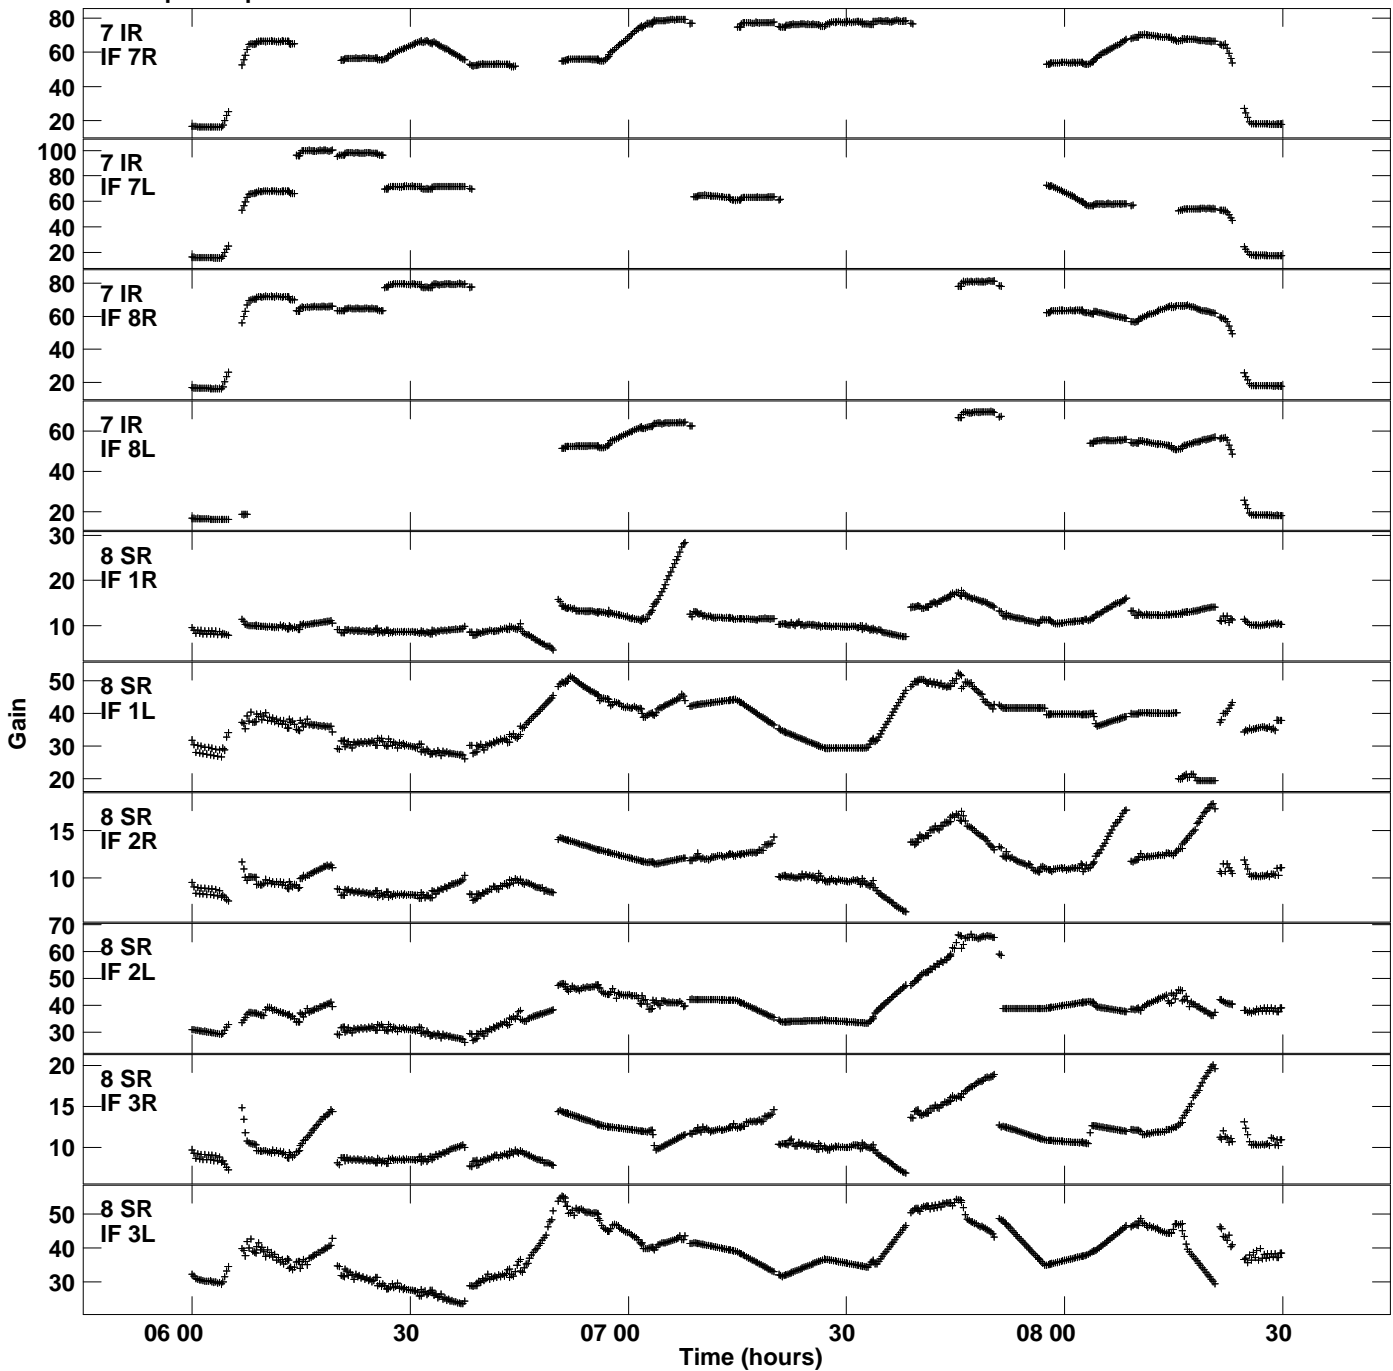

Plot file version 11 created 11-APR-2024 16:57:54
Gain amp vs UTC time for RSG18.TMP.1
CL 5 Rpol & Lpol IF 1 - 8