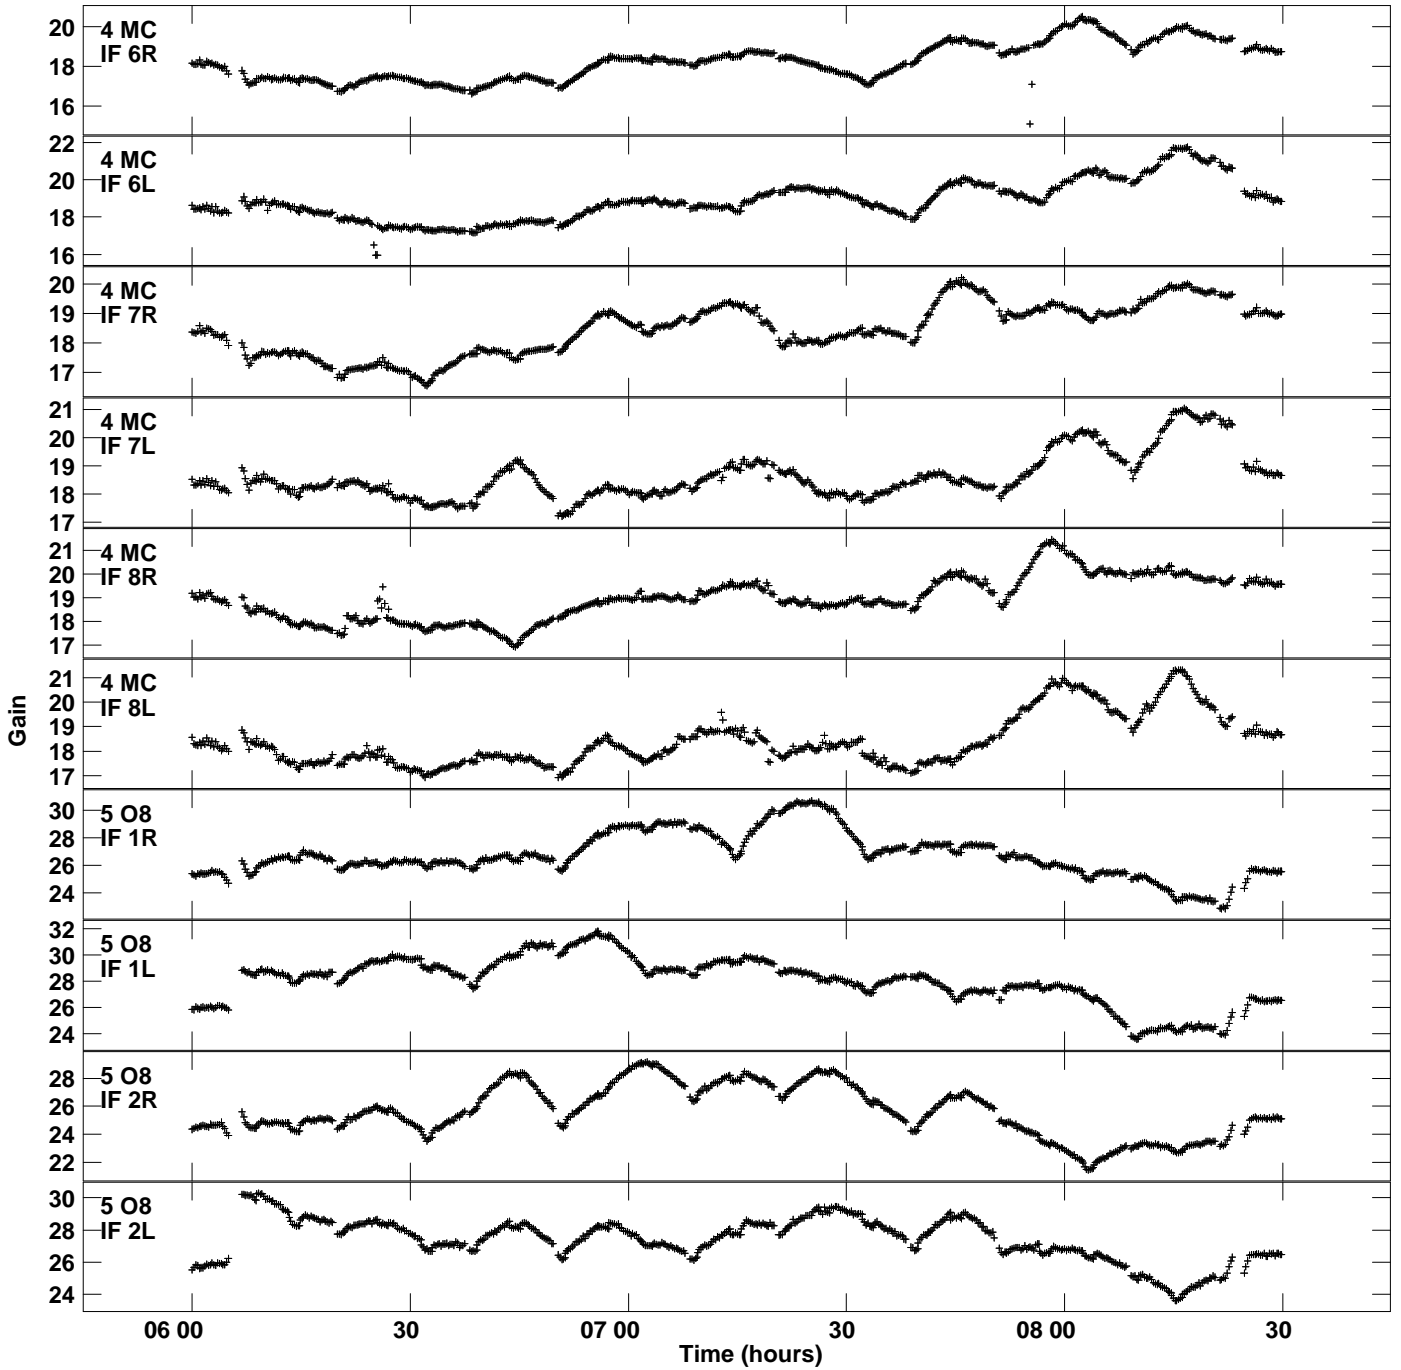

Plot file version 1 created 11-APR-2024 16:57:54  
Gain amp vs UTC time for RSG18.TMP.1  
CL 5 Rpol & Lpol IF 1 - 8

Plot file version 2 created 11-APR-2024 16:57:54  
Gain amp vs UTC time for RSG18.TMP.1  
CL 5 Rpol & Lpol IF 1 - 8

Plot file version 3 created 11-APR-2024 16:57:54  
Gain amp vs UTC time for RSG18.TMP.1  
CL 5 Rpol & Lpol IF 1 - 8

Plot file version 4 created 11-APR-2024 16:57:54  
Gain amp vs UTC time for RSG18.TMP.1  
CL 5 Rpol & Lpol IF 1 - 8

Plot file version 5 created 11-APR-2024 16:57:54  
Gain amp vs UTC time for RSG18.TMP.1  
CL 5 Rpol & Lpol IF 1 - 8

Plot file version 6 created 11-APR-2024 16:57:54  
Gain amp vs UTC time for RSG18.TMP.1  
CL 5 Rpol & Lpol IF 1 - 8

Plot file version 7 created 11-APR-2024 16:57:54  
Gain amp vs UTC time for RSG18.TMP.1  
CL 5 Rpol & Lpol IF 1 - 8

Plot file version 8 created 11-APR-2024 16:57:54  
Gain amp vs UTC time for RSG18.TMP.1  
CL 5 Rpol & Lpol IF 1 - 8