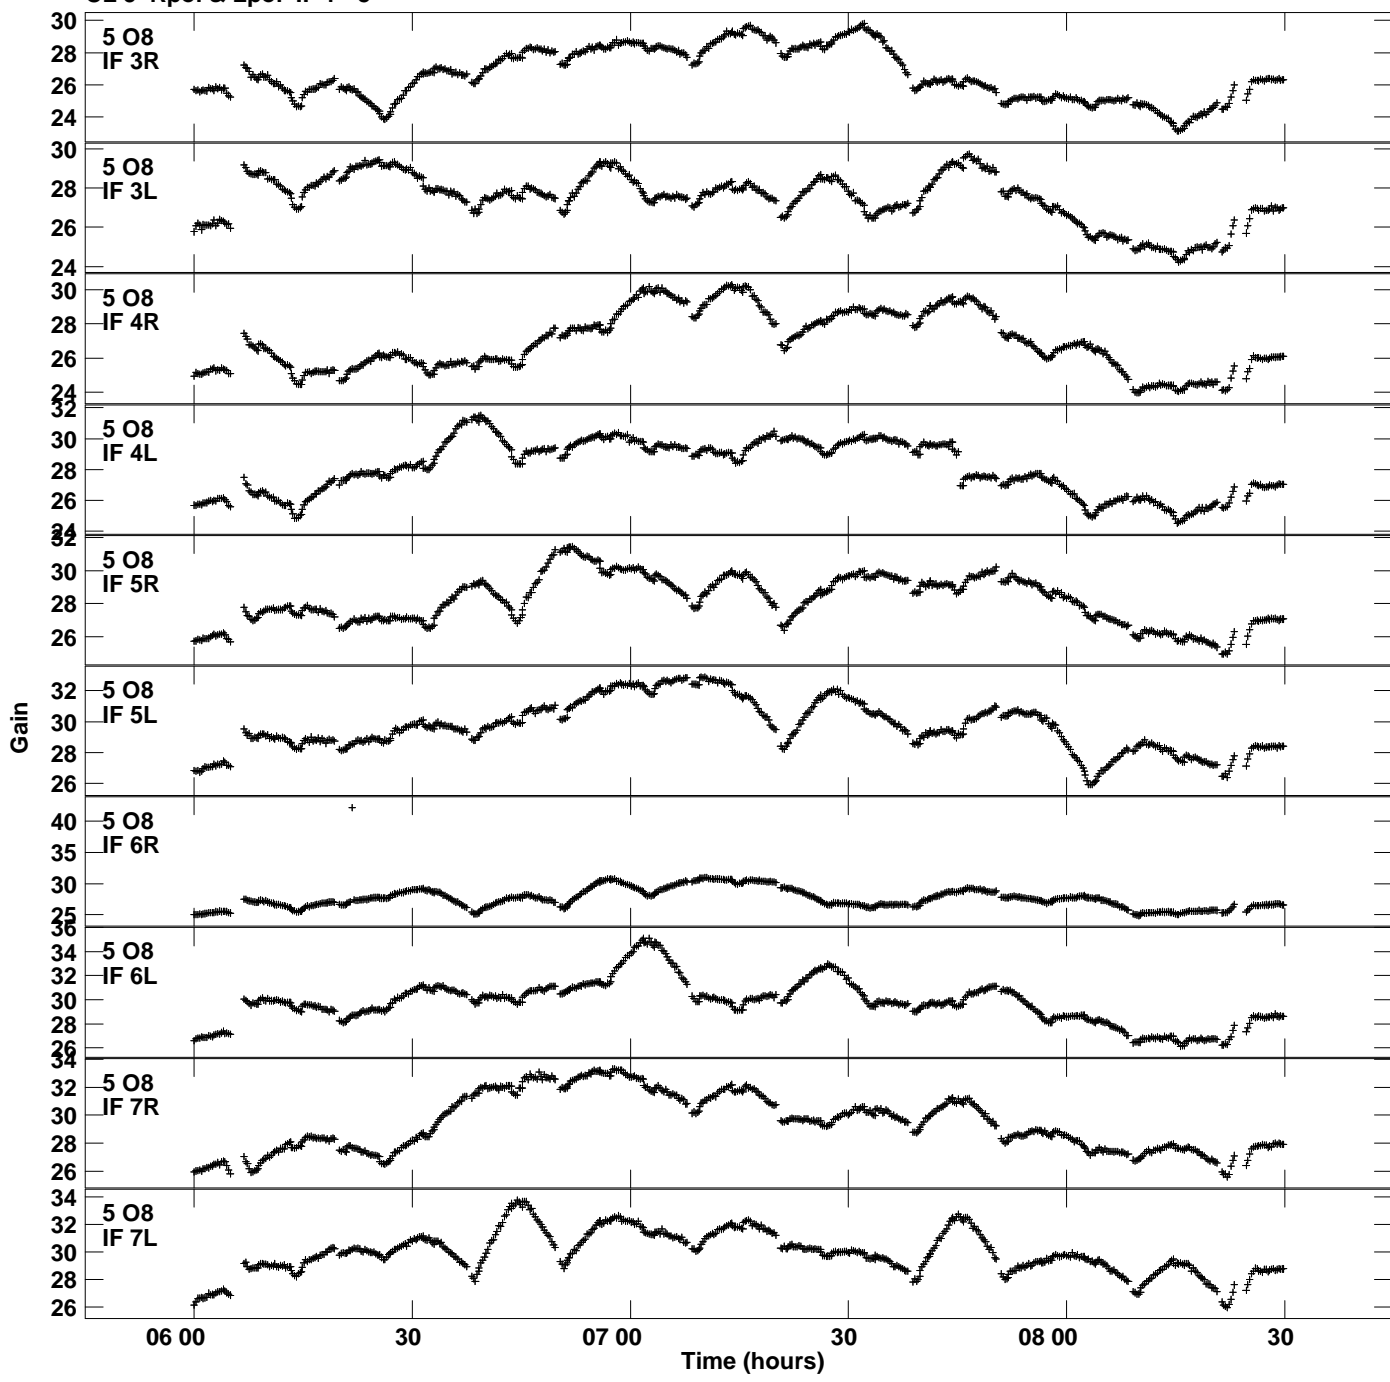

Plot file version 1 created 11-APR-2024 16:57:54  
Gain amp vs UTC time for RSG18.TMP.1  
CL 5 Rpol & Lpol IF 1 - 8

Plot file version 2 created 11-APR-2024 16:57:54  
Gain amp vs UTC time for RSG18.TMP.1  
CL 5 Rpol & Lpol IF 1 - 8

Plot file version 3 created 11-APR-2024 16:57:54  
Gain amp vs UTC time for RSG18.TMP.1  
CL 5 Rpol & Lpol IF 1 - 8

Plot file version 4 created 11-APR-2024 16:57:54  
Gain amp vs UTC time for RSG18.TMP.1  
CL 5 Rpol & Lpol IF 1 - 8

Plot file version 5 created 11-APR-2024 16:57:54  
Gain amp vs UTC time for RSG18.TMP.1  
CL 5 Rpol & Lpol IF 1 - 8

Plot file version 6 created 11-APR-2024 16:57:54  
Gain amp vs UTC time for RSG18.TMP.1  
CL 5 Rpol & Lpol IF 1 - 8

Plot file version 7 created 11-APR-2024 16:57:54  
Gain amp vs UTC time for RSG18.TMP.1  
CL 5 Rpol & Lpol IF 1 - 8

Plot file version 8 created 11-APR-2024 16:57:54  
Gain amp vs UTC time for RSG18.TMP.1  
CL 5 Rpol & Lpol IF 1 - 8