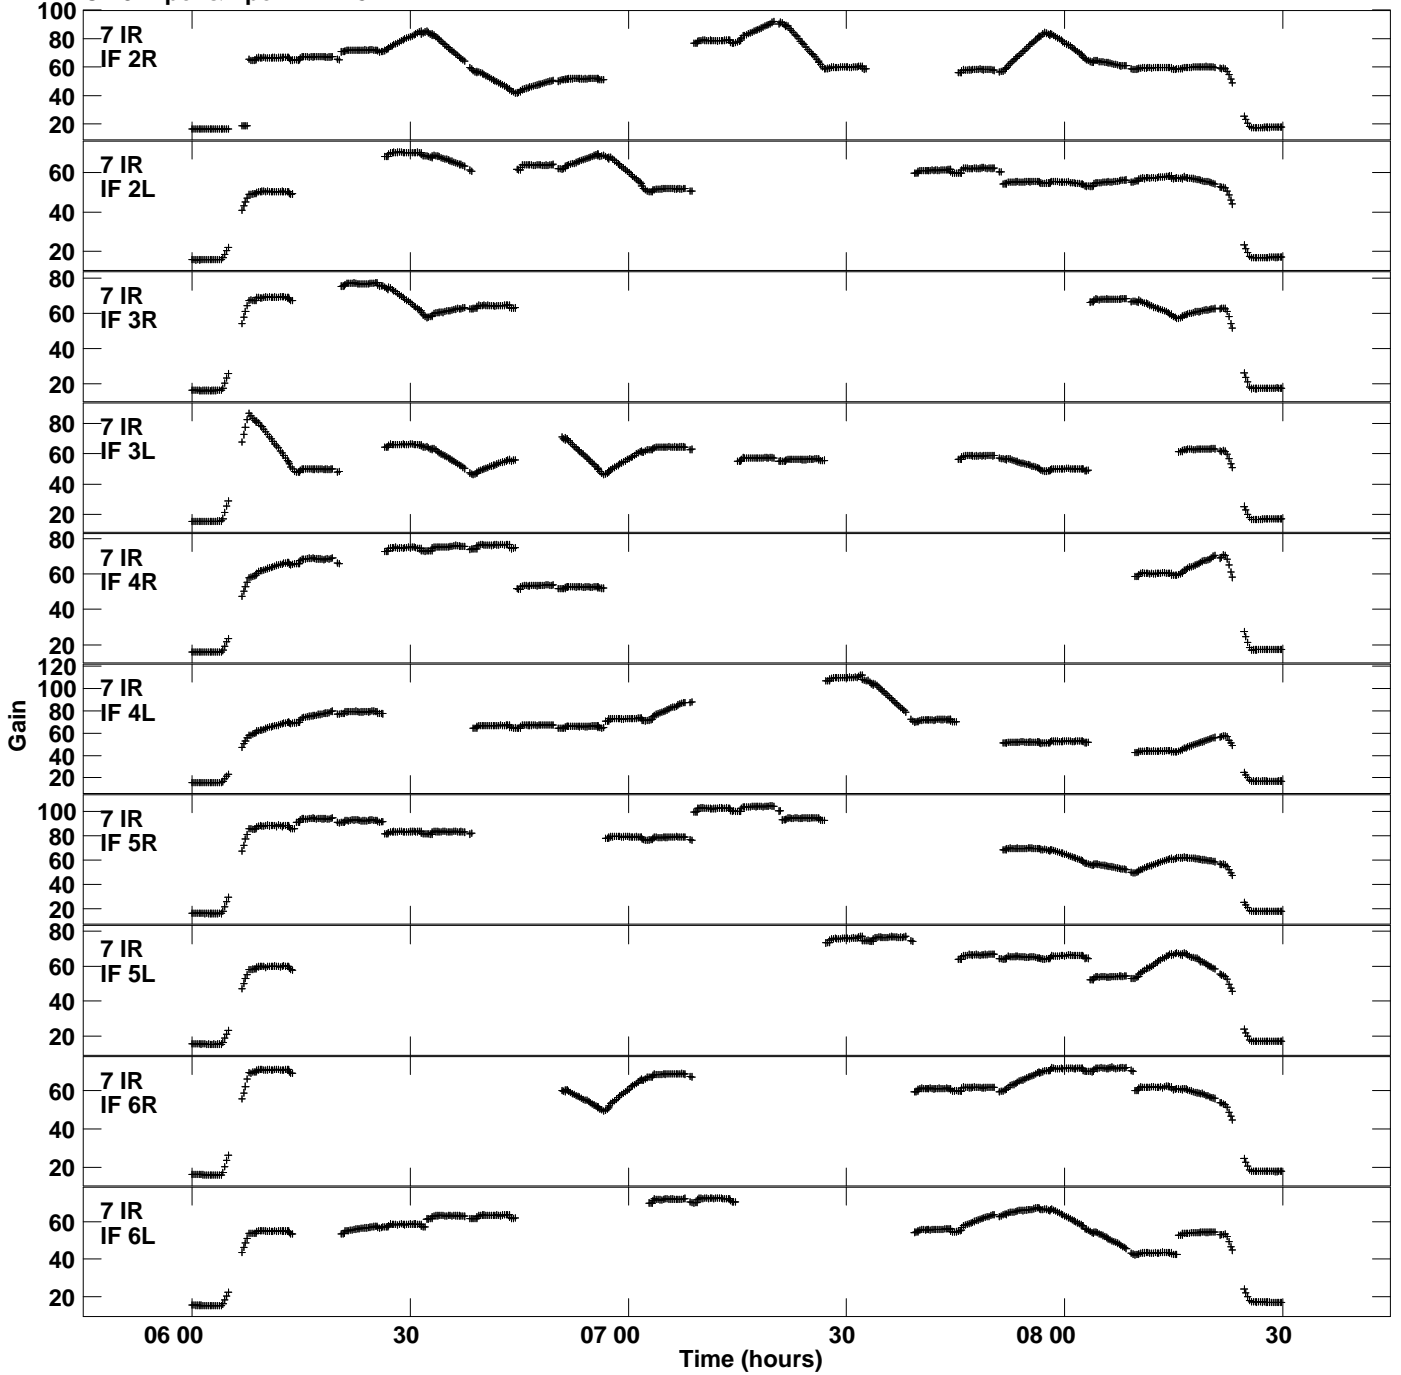

Plot file version 5 created 11-APR-2024 16:57:54  
Gain amp vs UTC time for RSG18.TMP.1  
CL 5 Rpol & Lpol IF 1 - 8

Plot file version 6 created 11-APR-2024 16:57:54  
Gain amp vs UTC time for RSG18.TMP.1  
CL 5 Rpol & Lpol IF 1 - 8

Plot file version 7 created 11-APR-2024 16:57:54  
Gain amp vs UTC time for RSG18.TMP.1  
CL 5 Rpol & Lpol IF 1 - 8

Plot file version 8 created 11-APR-2024 16:57:54  
Gain amp vs UTC time for RSG18.TMP.1  
CL 5 Rpol & Lpol IF 1 - 8

Plot file version 9 created 11-APR-2024 16:57:54  
Gain amp vs UTC time for RSG18.TMP.1  
CL 5 Rpol & Lpol IF 1 - 8

Plot file version 10 created 11-APR-2024 16:57:54  
Gain amp vs UTC time for RSG18.TMP.1  
CL 5 Rpol & Lpol IF 1 - 8

Plot file version 11 created 11-APR-2024 16:57:54  
Gain amp vs UTC time for RSG18.TMP.1  
CL 5 Rpol & Lpol IF 1 - 8

Plot file version 12 created 11-APR-2024 16:57:54  
Gain amp vs UTC time for RSG18.TMP.1  
CL 5 Rpol & Lpol IF 1 - 8