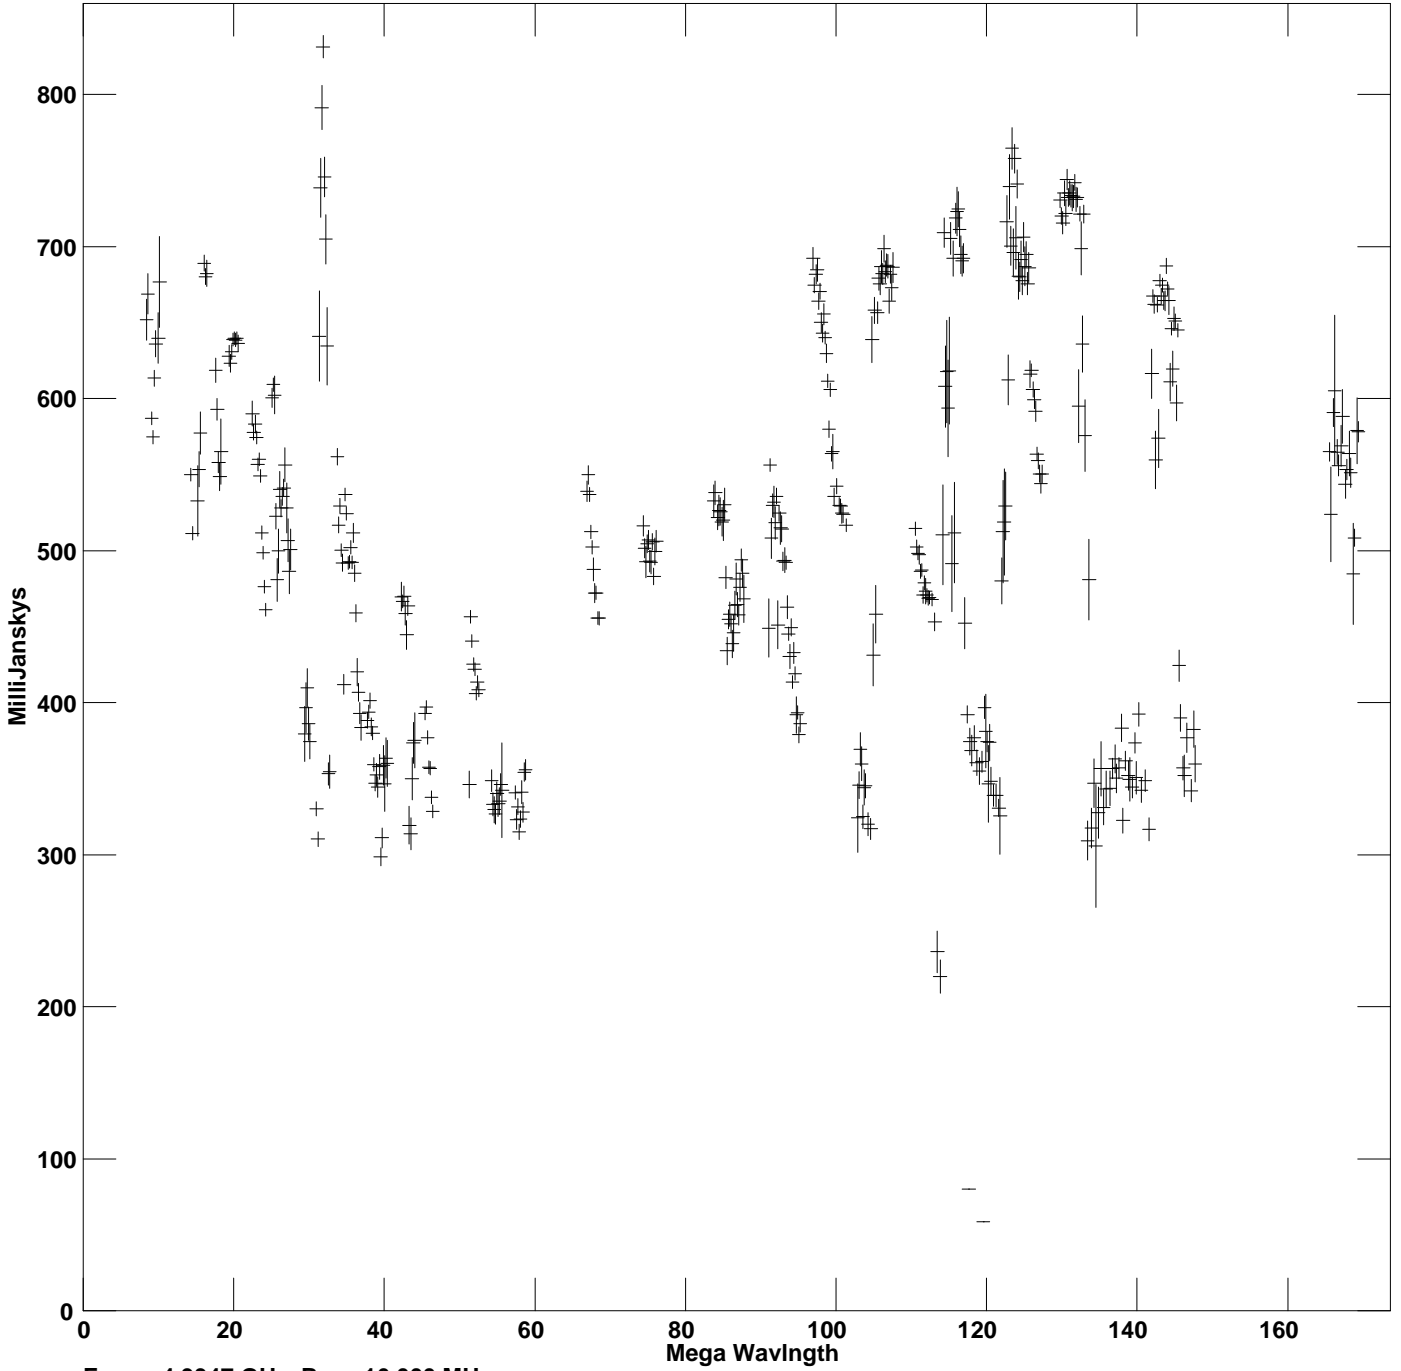

Plot file version 1 created 19-JUL-2019 17:13:58
Amplitude vs UV dist for J2115+2933.MULTI.1 Source:J2115+2933
Ants * - * Stokes I IF# 1 - 8 Chan# 1

Freq = 4.9347 GHz, Bw = 16.000 MHz