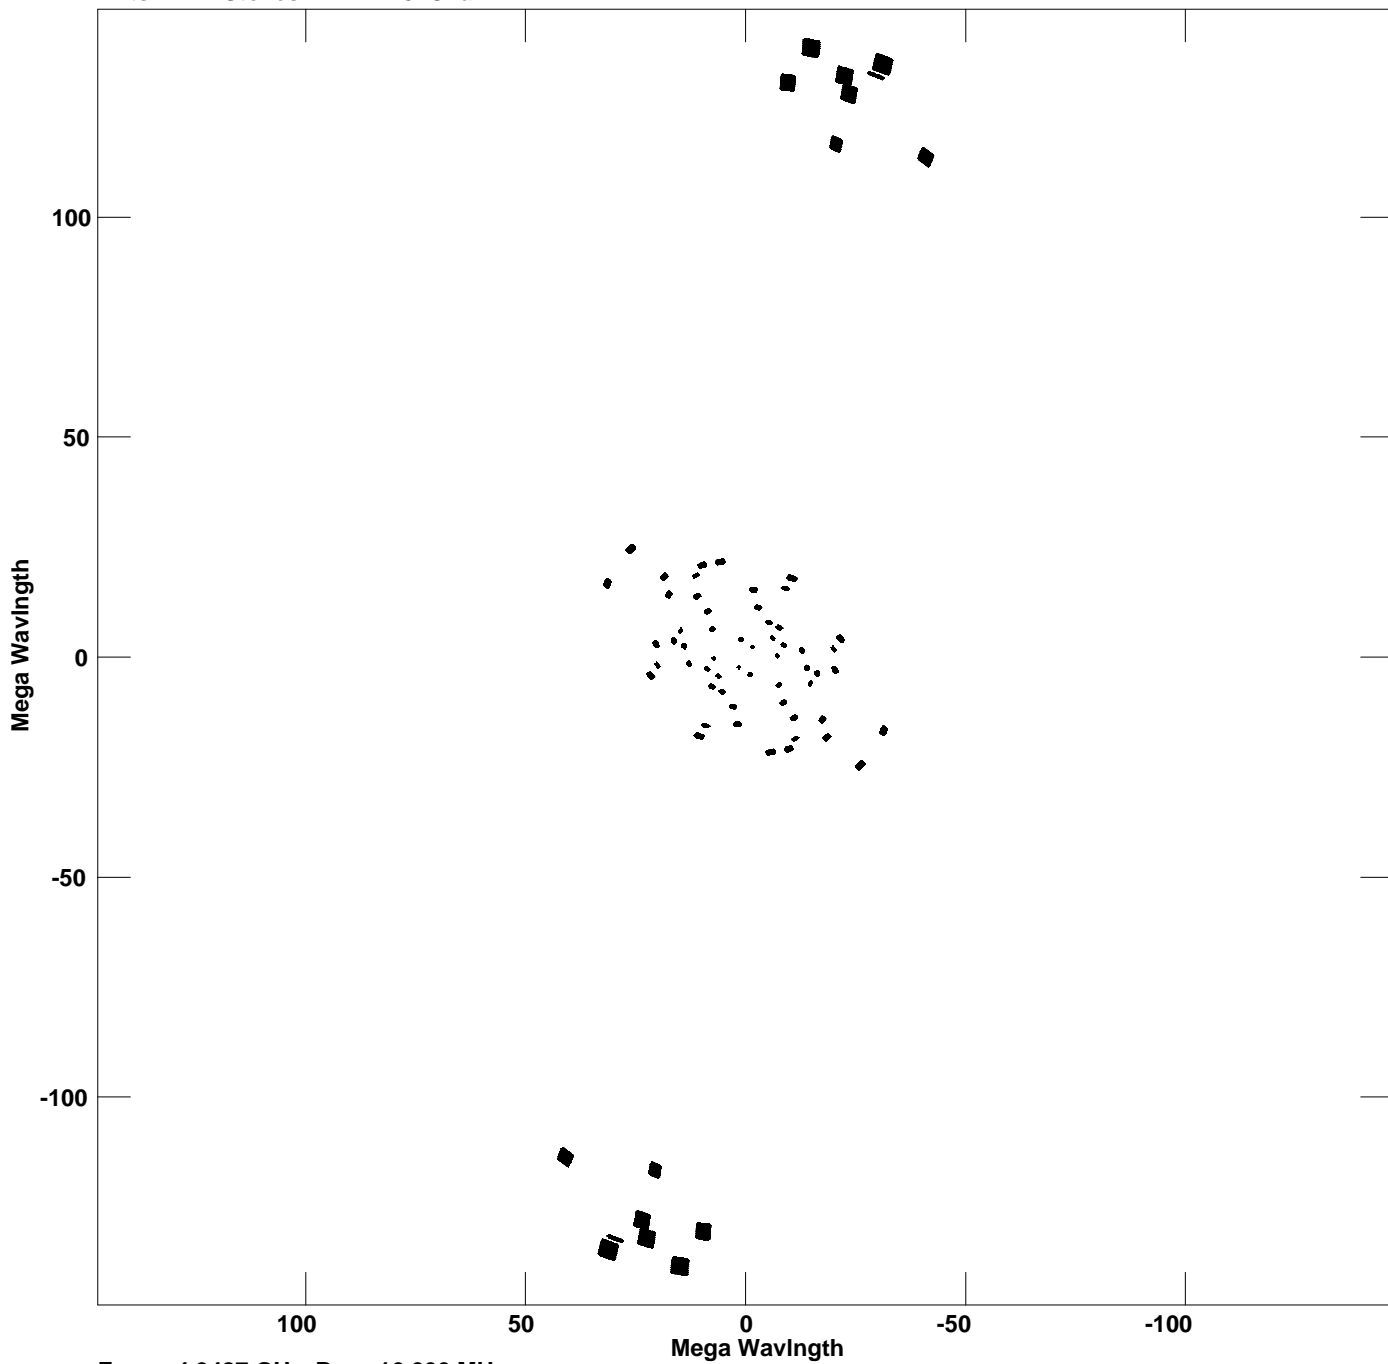

Plot file version 1 created 10-JAN-2011 16:06:29
V vs U for 0234+285.MULTI.1 Source:0234+285
Ants * - * Stokes I IF# 1 - 8 Chan# 1

Freq = 4.9487 GHz, Bw = 16.000 MHz