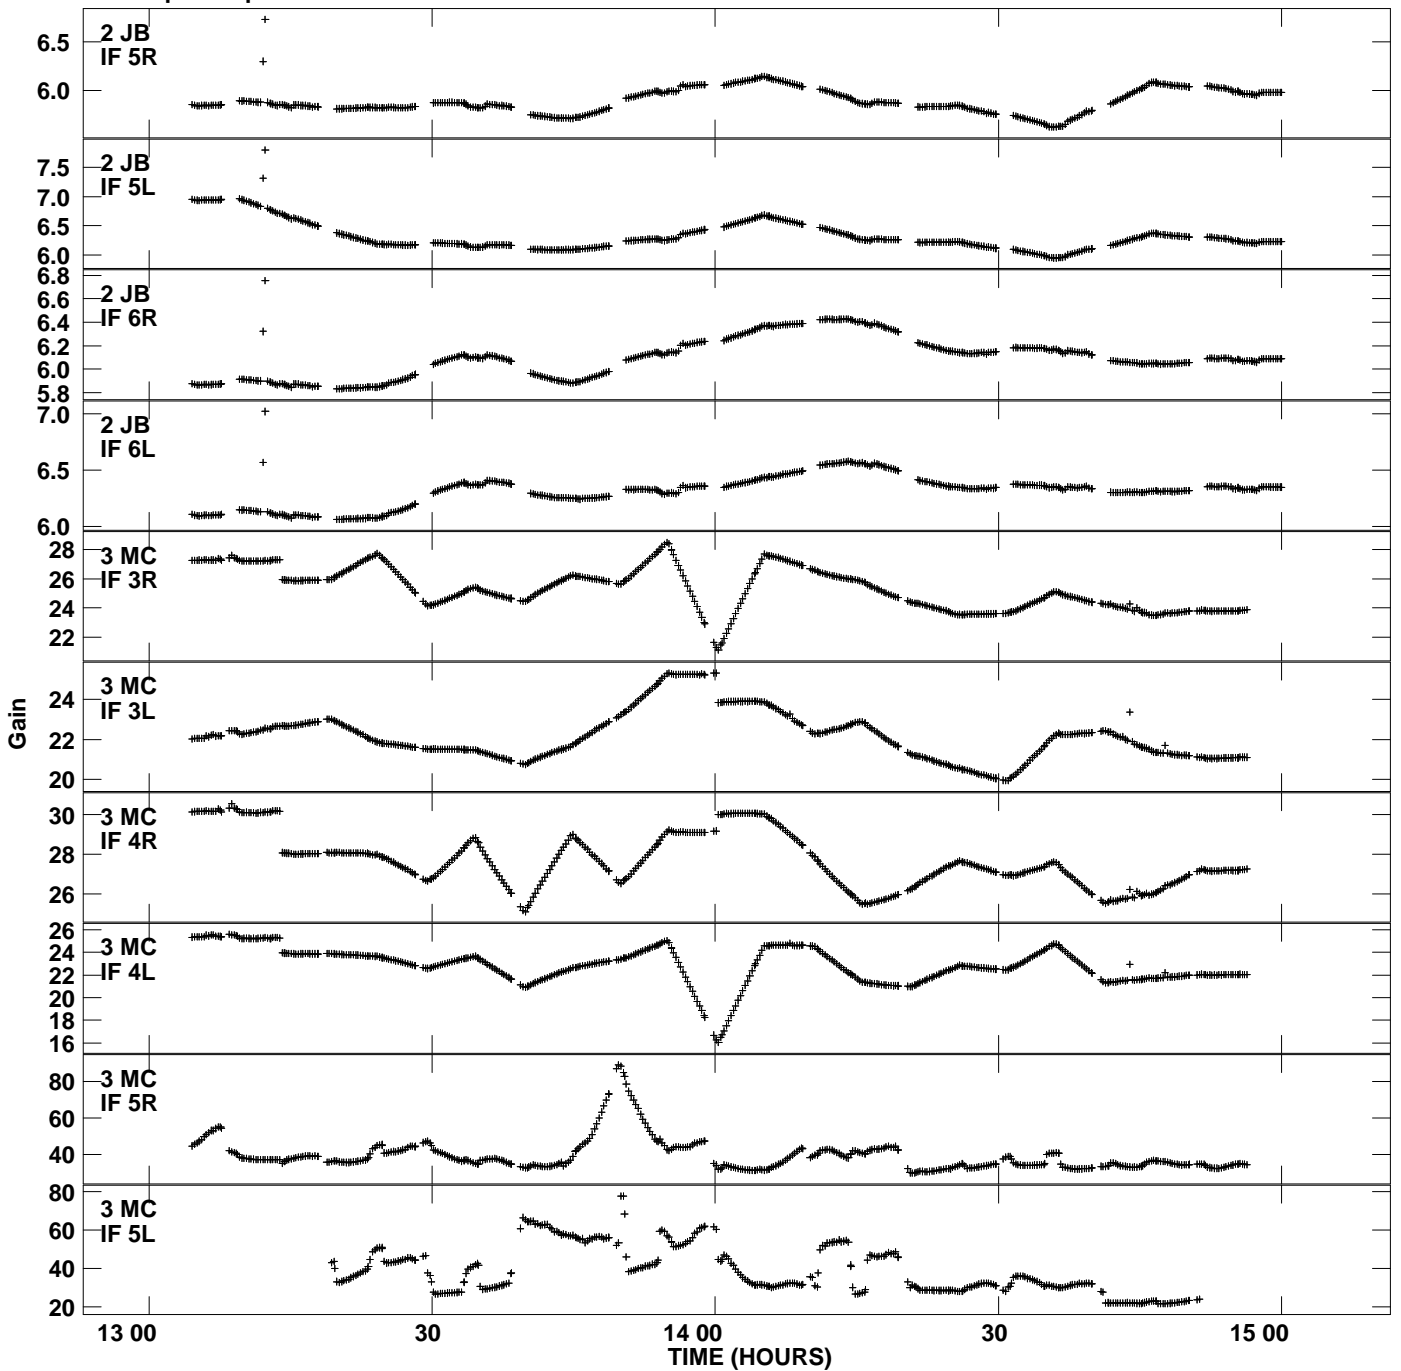

Plot file version 1 created 16-DEC-2011 10:36:59
Gain amp vs UTC time for RSP06.TMP.1
CL 4 Rpol & Lpol IF 1 - 8

Plot file version 2 created 16-DEC-2011 10:36:59
 Gain amp vs UTC time for RSP06.TMP.1
 CL 4 Rpol & Lpol IF 1 - 8

Plot file version 3 created 16-DEC-2011 10:36:59
Gain amp vs UTC time for RSP06.TMP.1
CL 4 Rpol & Lpol IF 1 - 8

Plot file version 4 created 16-DEC-2011 10:36:59
 Gain amp vs UTC time for RSP06.TMP.1
 CL 4 Rpol & Lpol IF 1 - 8

Plot file version 5 created 16-DEC-2011 10:36:59
 Gain amp vs UTC time for RSP06.TMP.1
 CL 4 Rpol & Lpol IF 1 - 8

Plot file version 6 created 16-DEC-2011 10:36:59
Gain amp vs UTC time for RSP06.TMP.1
CL 4 Rpol & Lpol IF 1 - 8