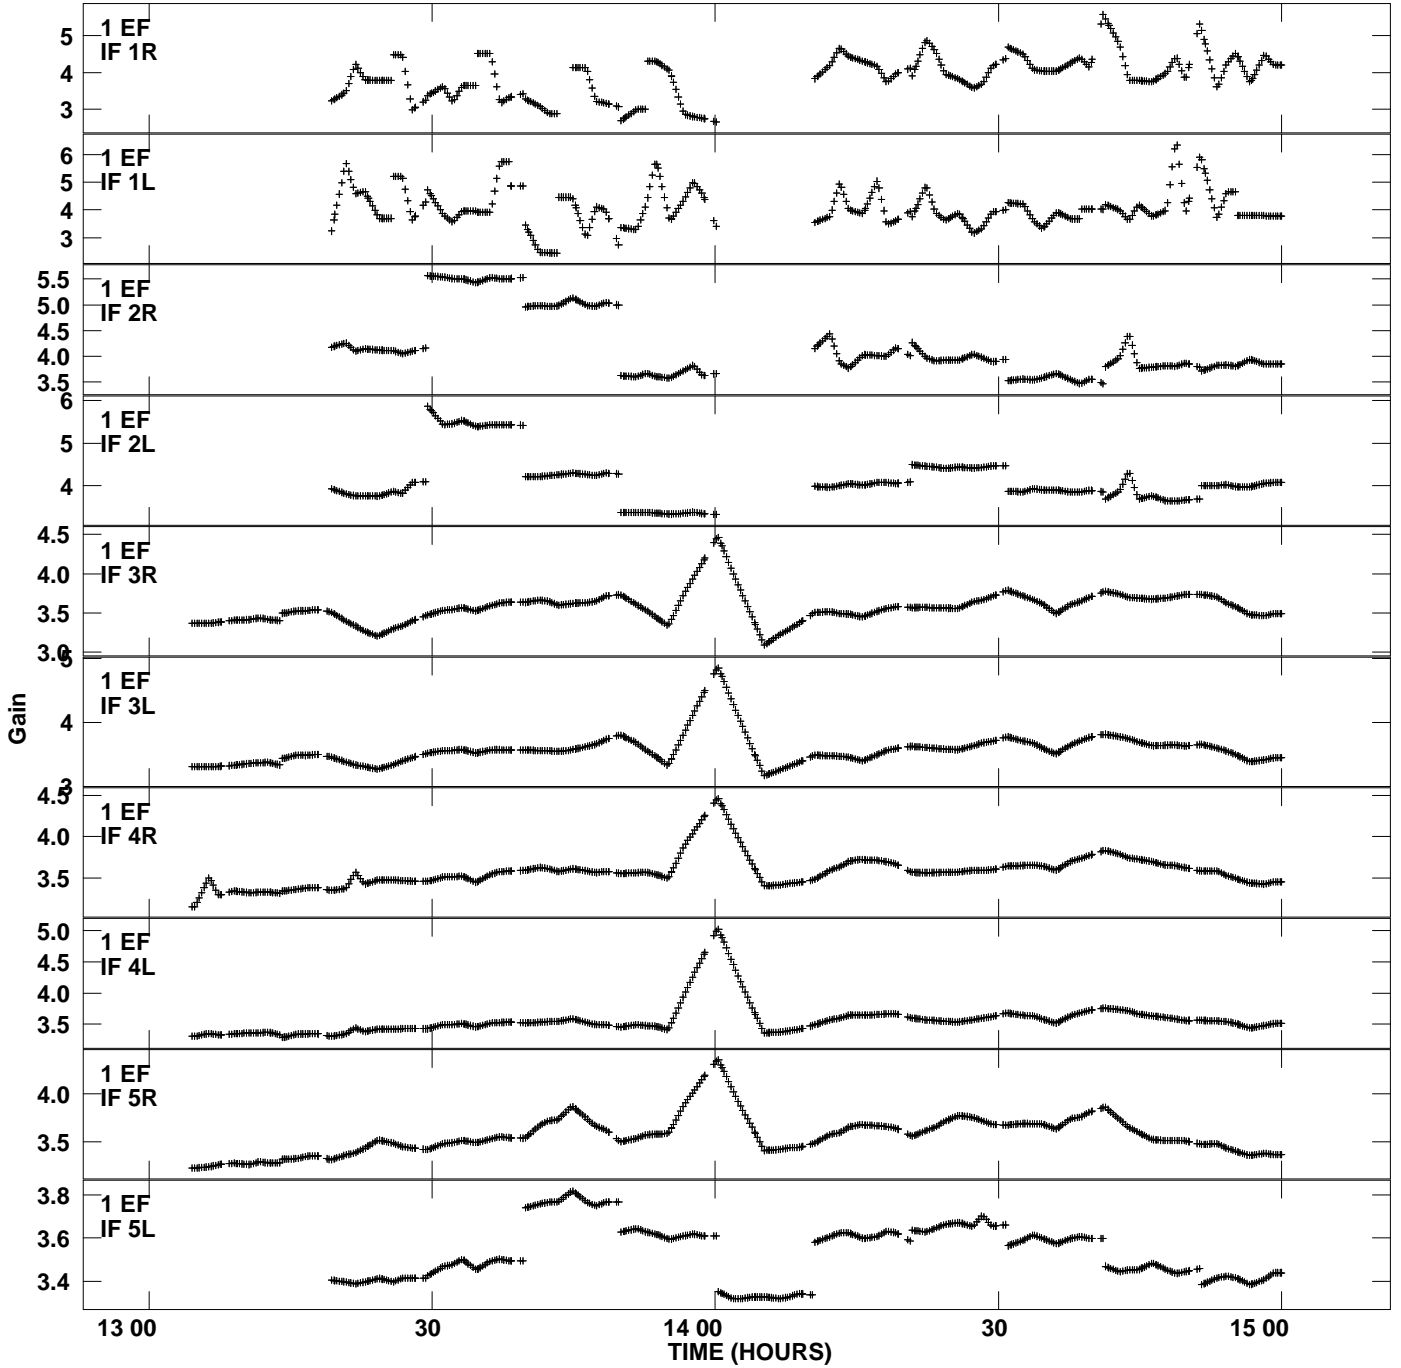

Plot file version 1 created 16-DEC-2011 10:36:59
Gain amp vs UTC time for RSP06.TMP.1
CL 4 Rpol & Lpol IF 1 - 8

Plot file version 2 created 16-DEC-2011 10:36:59
 Gain amp vs UTC time for RSP06.TMP.1
 CL 4 Rpol & Lpol IF 1 - 8

Plot file version 3 created 16-DEC-2011 10:36:59
Gain amp vs UTC time for RSP06.TMP.1
CL 4 Rpol & Lpol IF 1 - 8

Plot file version 4 created 16-DEC-2011 10:36:59
 Gain amp vs UTC time for RSP06.TMP.1
 CL 4 Rpol & Lpol IF 1 - 8

Plot file version 5 created 16-DEC-2011 10:36:59
 Gain amp vs UTC time for RSP06.TMP.1
 CL 4 Rpol & Lpol IF 1 - 8

Plot file version 6 created 16-DEC-2011 10:36:59
Gain amp vs UTC time for RSP06.TMP.1
CL 4 Rpol & Lpol IF 1 - 8