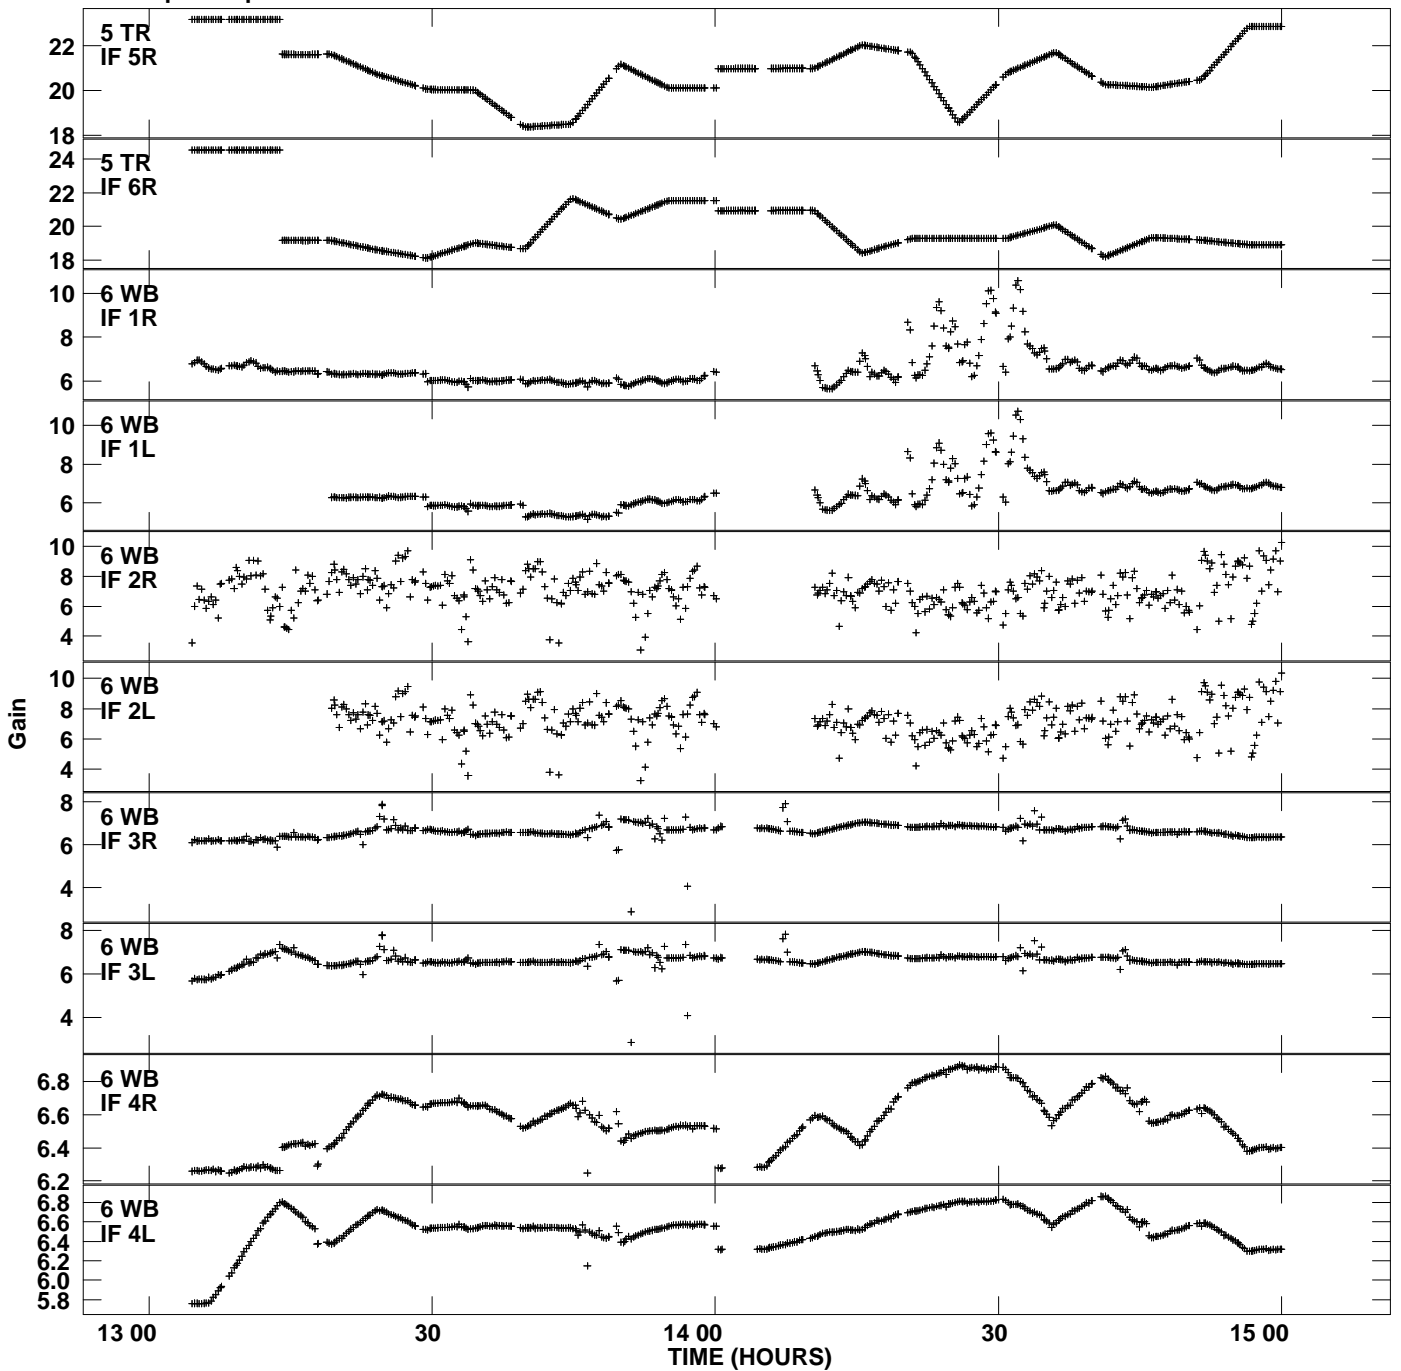

Plot file version 1 created 16-DEC-2011 10:36:59
Gain amp vs UTC time for RSP06.TMP.1
CL 4 Rpol & Lpol IF 1 - 8

Plot file version 2 created 16-DEC-2011 10:36:59
 Gain amp vs UTC time for RSP06.TMP.1
 CL 4 Rpol & Lpol IF 1 - 8

Plot file version 3 created 16-DEC-2011 10:36:59
Gain amp vs UTC time for RSP06.TMP.1
CL 4 Rpol & Lpol IF 1 - 8

Plot file version 4 created 16-DEC-2011 10:36:59
 Gain amp vs UTC time for RSP06.TMP.1
 CL 4 Rpol & Lpol IF 1 - 8

Plot file version 5 created 16-DEC-2011 10:36:59
 Gain amp vs UTC time for RSP06.TMP.1
 CL 4 Rpol & Lpol IF 1 - 8

Plot file version 6 created 16-DEC-2011 10:36:59
Gain amp vs UTC time for RSP06.TMP.1
CL 4 Rpol & Lpol IF 1 - 8