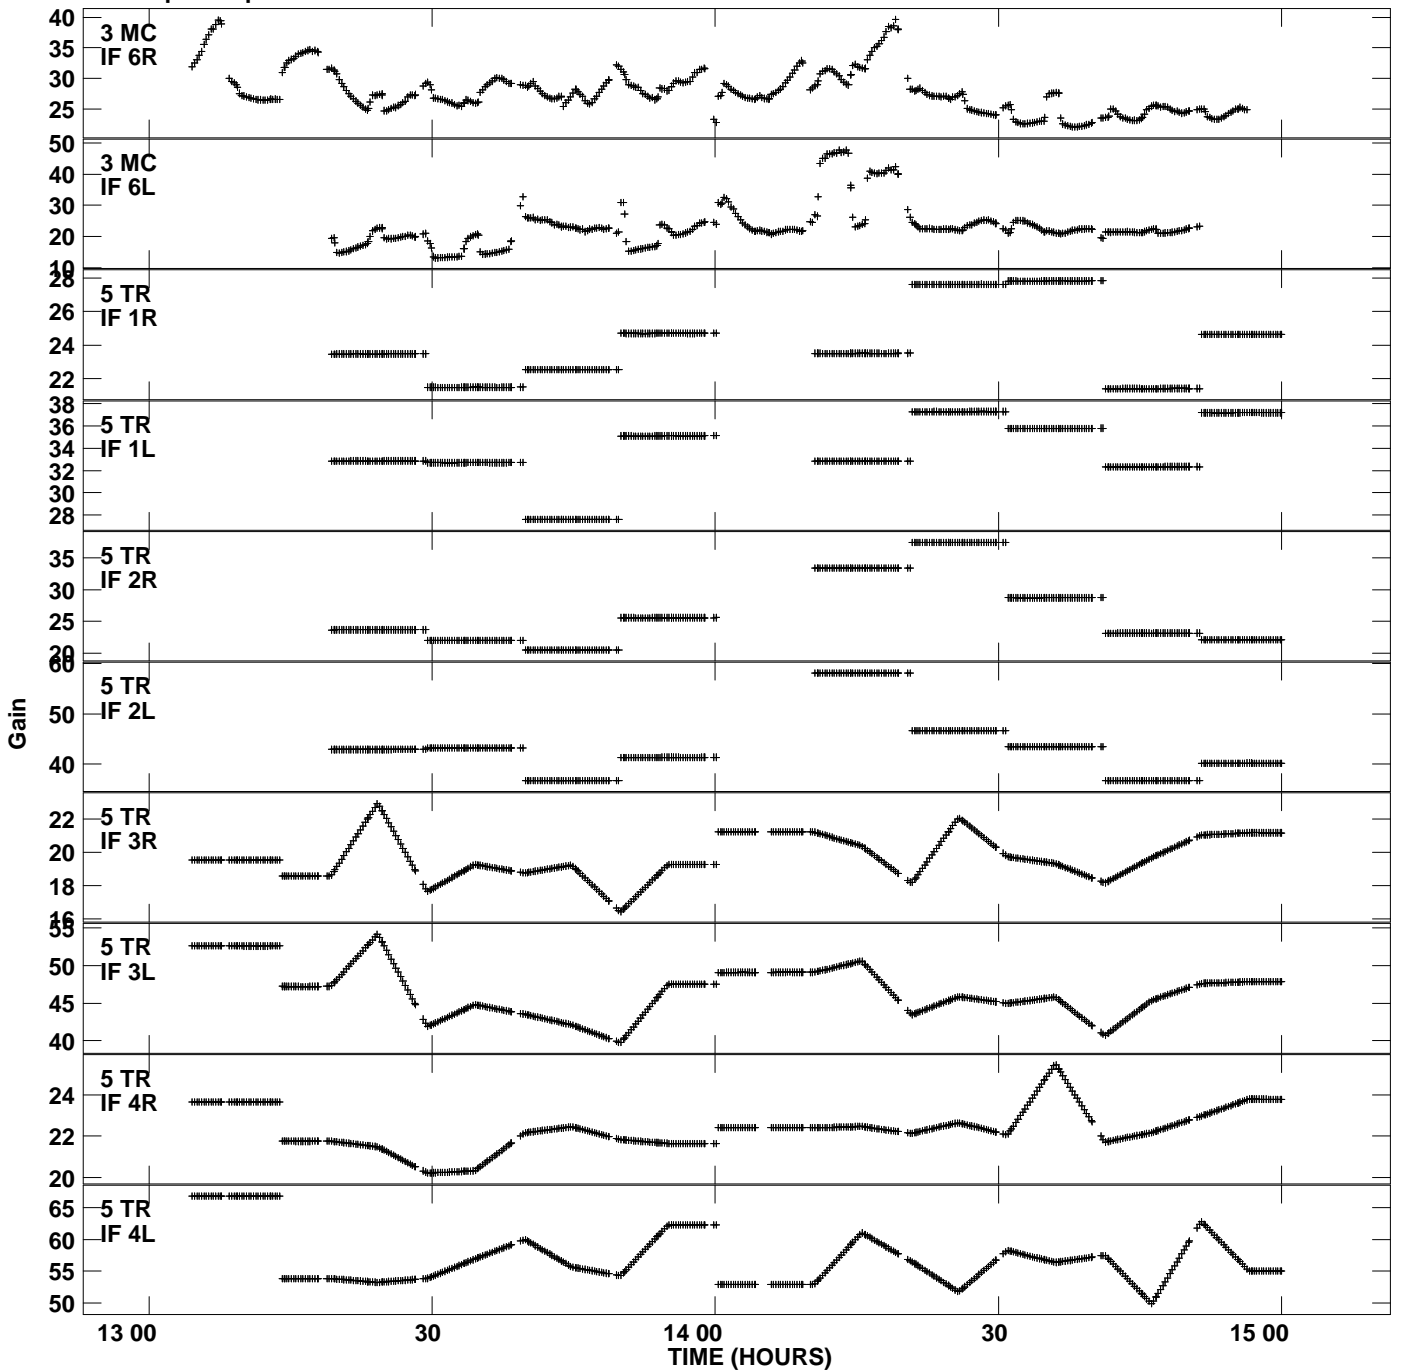

Plot file version 1 created 16-DEC-2011 10:36:59
Gain amp vs UTC time for RSP06.TMP.1
CL 4 Rpol & Lpol IF 1 - 8

Plot file version 2 created 16-DEC-2011 10:36:59
 Gain amp vs UTC time for RSP06.TMP.1
 CL 4 Rpol & Lpol IF 1 - 8

Plot file version 3 created 16-DEC-2011 10:36:59
Gain amp vs UTC time for RSP06.TMP.1
CL 4 Rpol & Lpol IF 1 - 8

Plot file version 4 created 16-DEC-2011 10:36:59
 Gain amp vs UTC time for RSP06.TMP.1
 CL 4 Rpol & Lpol IF 1 - 8

Plot file version 5 created 16-DEC-2011 10:36:59
 Gain amp vs UTC time for RSP06.TMP.1
 CL 4 Rpol & Lpol IF 1 - 8

Plot file version 6 created 16-DEC-2011 10:36:59
Gain amp vs UTC time for RSP06.TMP.1
CL 4 Rpol & Lpol IF 1 - 8