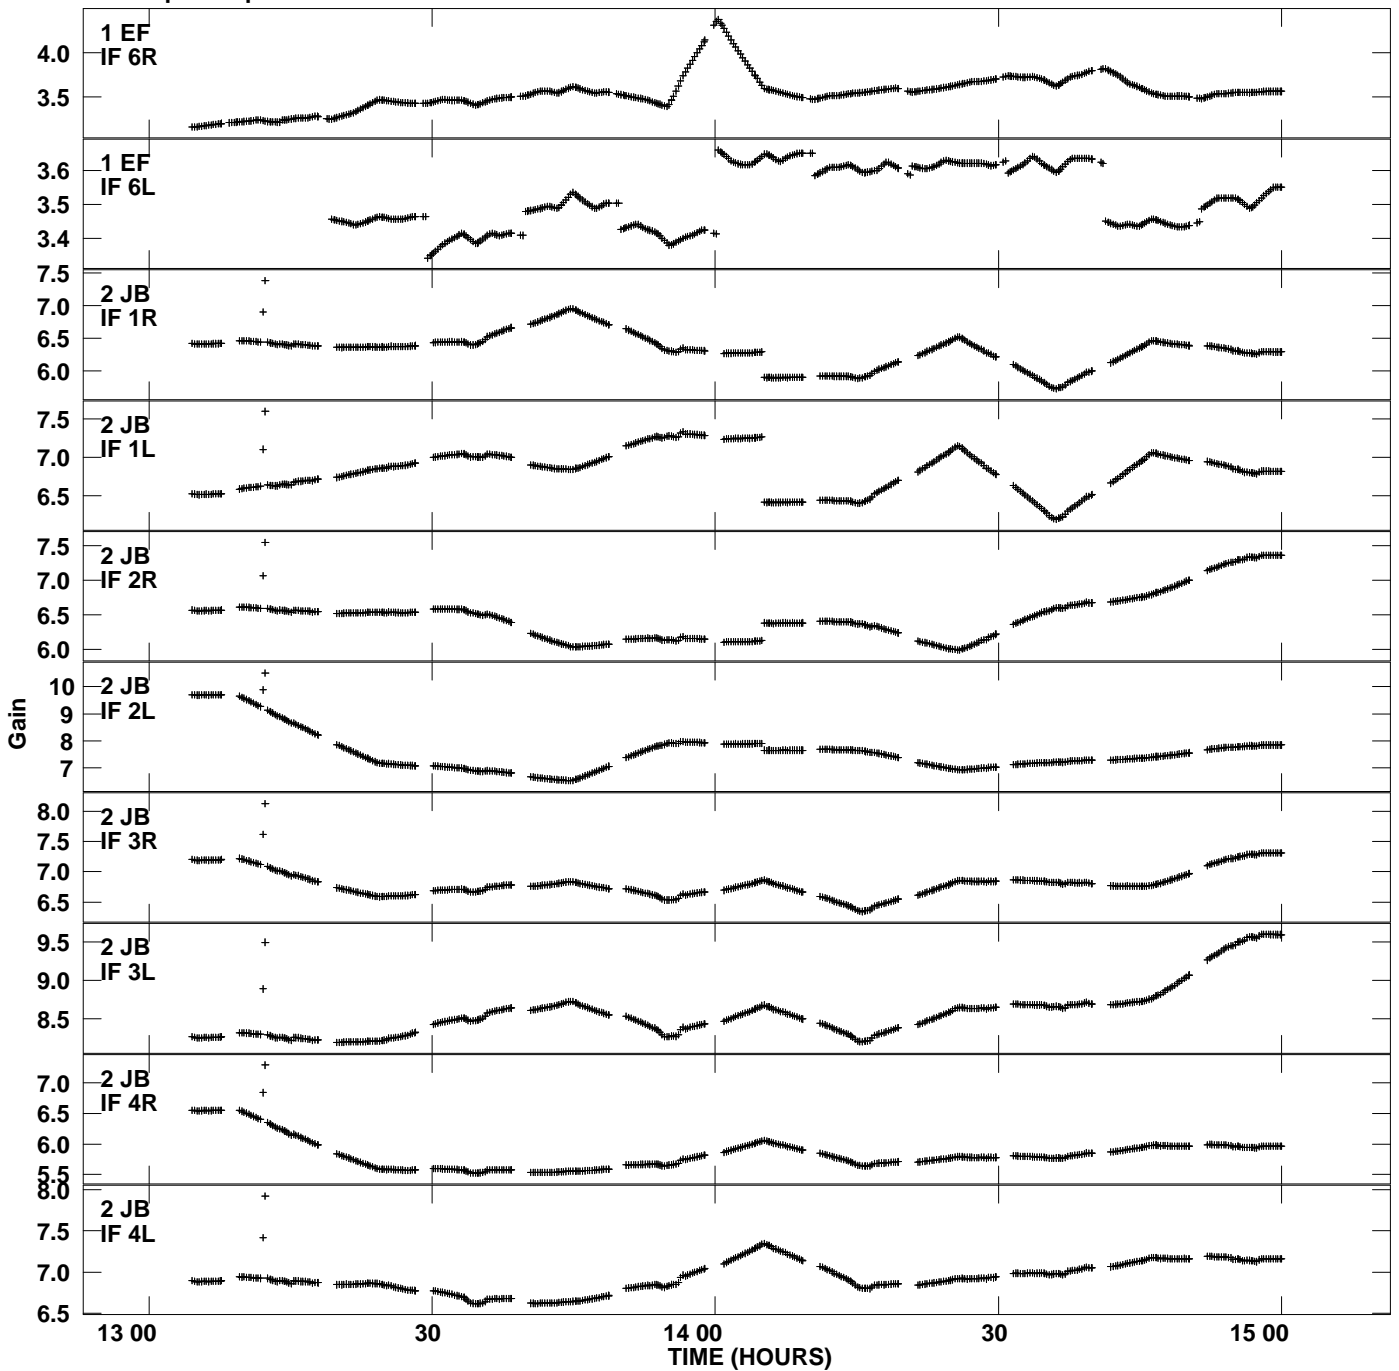

Plot file version 1 created 16-DEC-2011 10:36:59
Gain amp vs UTC time for RSP06.TMP.1
CL 4 Rpol & Lpol IF 1 - 8

Plot file version 2 created 16-DEC-2011 10:36:59
 Gain amp vs UTC time for RSP06.TMP.1
 CL 4 Rpol & Lpol IF 1 - 8

Plot file version 3 created 16-DEC-2011 10:36:59
Gain amp vs UTC time for RSP06.TMP.1
CL 4 Rpol & Lpol IF 1 - 8

Plot file version 4 created 16-DEC-2011 10:36:59
 Gain amp vs UTC time for RSP06.TMP.1
 CL 4 Rpol & Lpol IF 1 - 8

Plot file version 5 created 16-DEC-2011 10:36:59
 Gain amp vs UTC time for RSP06.TMP.1
 CL 4 Rpol & Lpol IF 1 - 8

Plot file version 6 created 16-DEC-2011 10:36:59
Gain amp vs UTC time for RSP06.TMP.1
CL 4 Rpol & Lpol IF 1 - 8