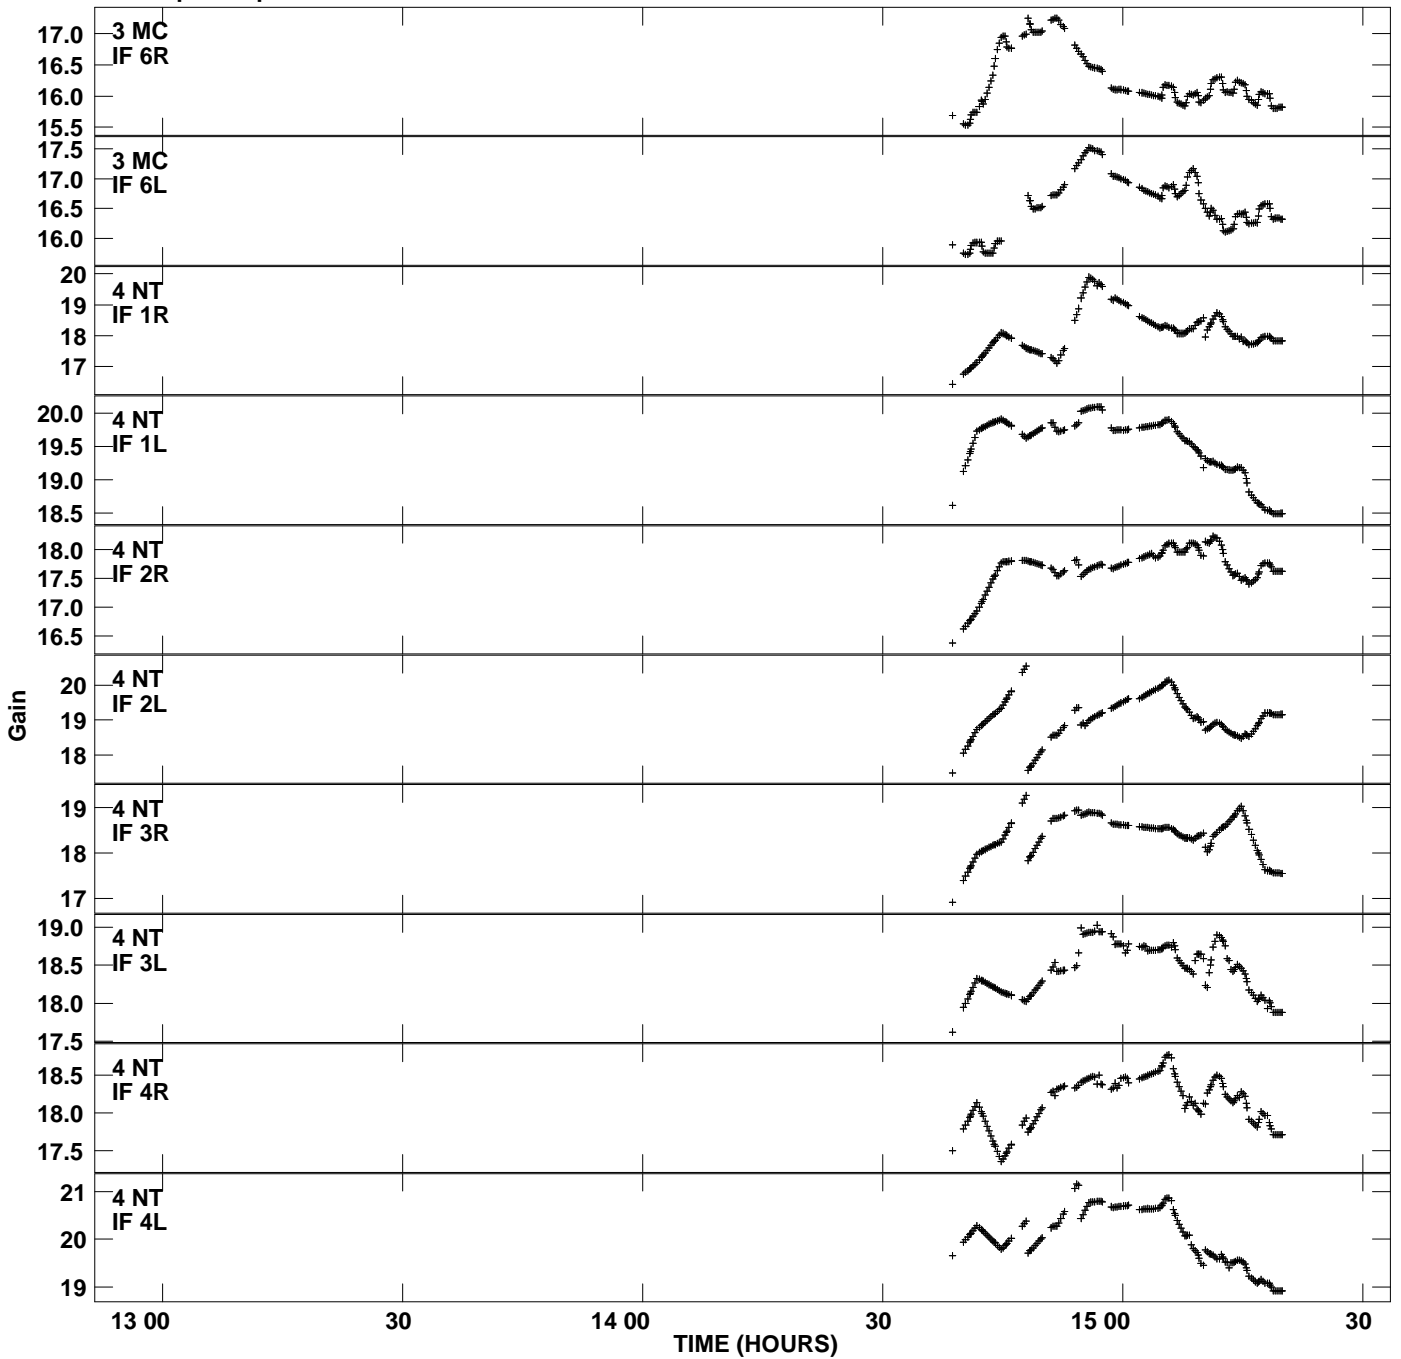

Plot file version 1 created 18-JAN-2013 13:11:05
Gain amp vs UTC time for RSP07.TMP.1
CL 4 Rpol & Lpol IF 1 - 8

Plot file version 2 created 18-JAN-2013 13:11:05
Gain amp vs UTC time for RSP07.TMP.1
CL 4 Rpol & Lpol IF 1 - 8

Plot file version 3 created 18-JAN-2013 13:11:05
 Gain amp vs UTC time for RSP07.TMP.1
 CL 4 Rpol & Lpol IF 1 - 8

Plot file version 4 created 18-JAN-2013 13:11:05
Gain amp vs UTC time for RSP07.TMP.1
CL 4 Rpol & Lpol IF 1 - 8

Plot file version 5 created 18-JAN-2013 13:11:05
 Gain amp vs UTC time for RSP07.TMP.1
 CL 4 Rpol & Lpol IF 1 - 8