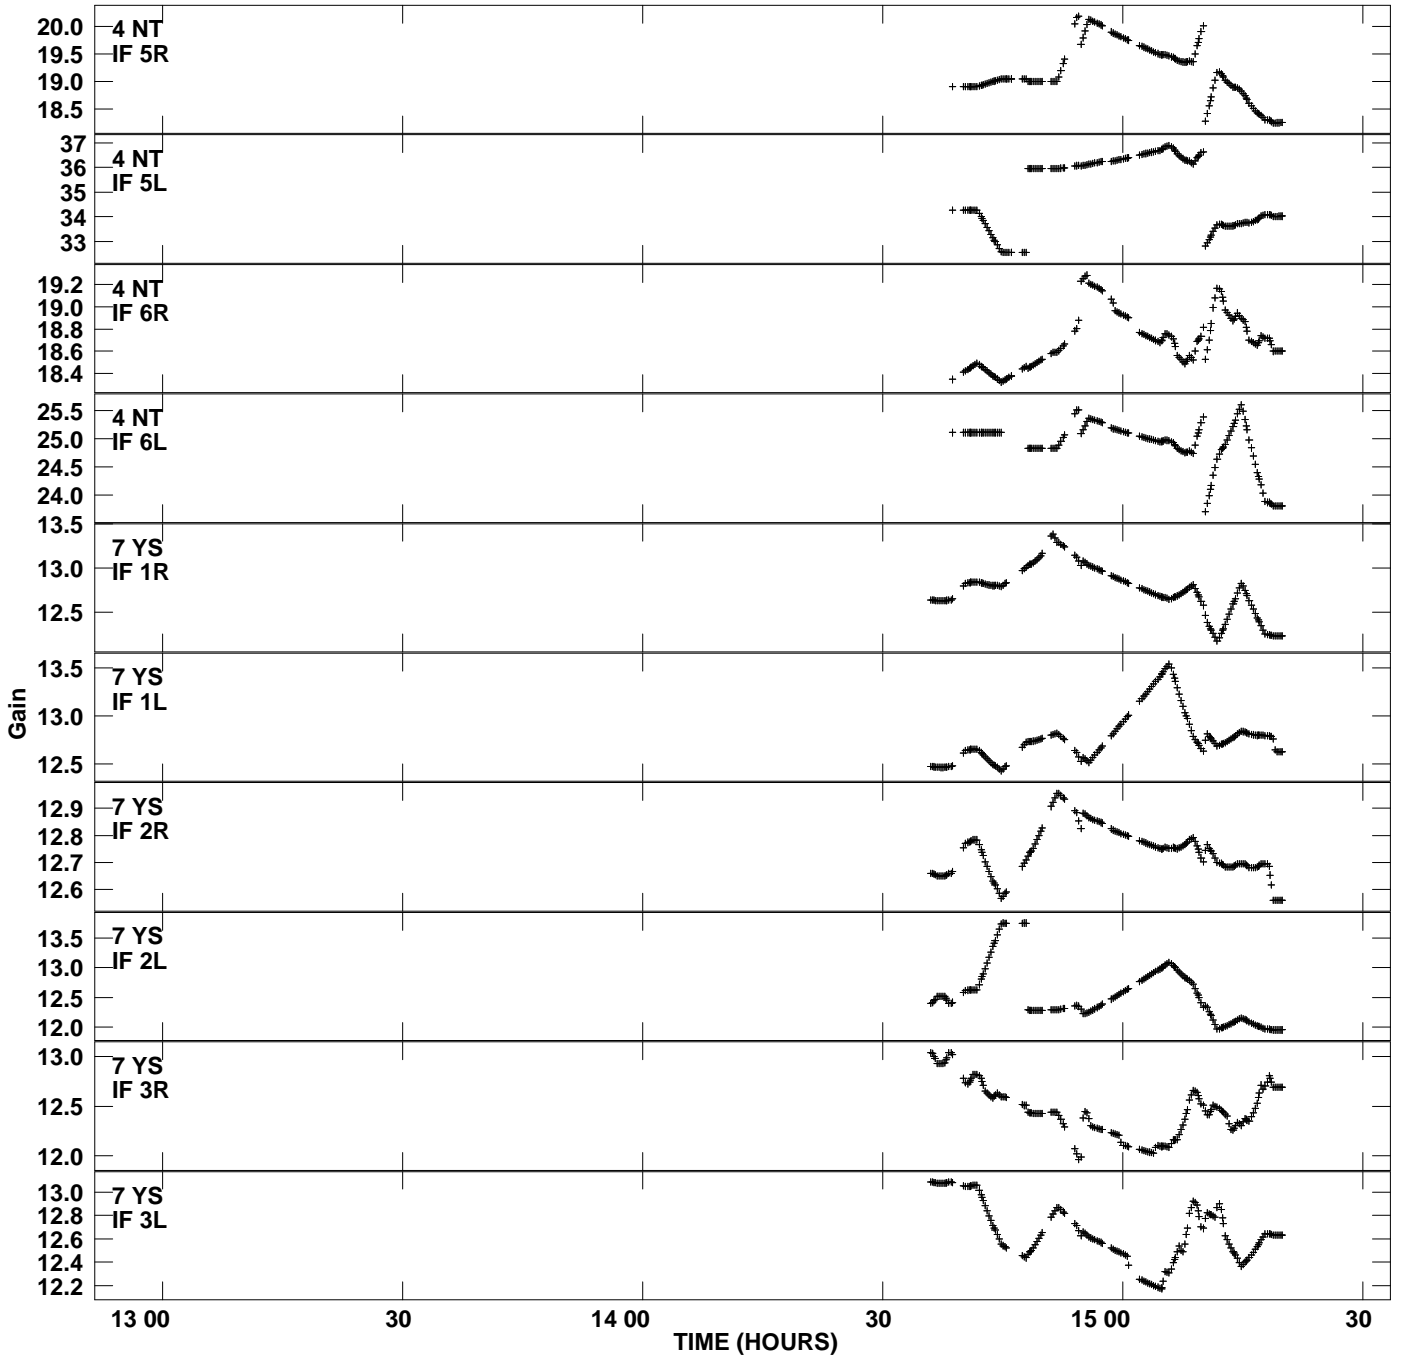

Plot file version 1 created 18-JAN-2013 13:11:05
Gain amp vs UTC time for RSP07.TMP.1
CL 4 Rpol & Lpol IF 1 - 8

Plot file version 2 created 18-JAN-2013 13:11:05
Gain amp vs UTC time for RSP07.TMP.1
CL 4 Rpol & Lpol IF 1 - 8

Plot file version 3 created 18-JAN-2013 13:11:05
 Gain amp vs UTC time for RSP07.TMP.1
 CL 4 Rpol & Lpol IF 1 - 8

Plot file version 4 created 18-JAN-2013 13:11:05
Gain amp vs UTC time for RSP07.TMP.1
CL 4 Rpol & Lpol IF 1 - 8

Plot file version 5 created 18-JAN-2013 13:11:05
 Gain amp vs UTC time for RSP07.TMP.1
 CL 4 Rpol & Lpol IF 1 - 8