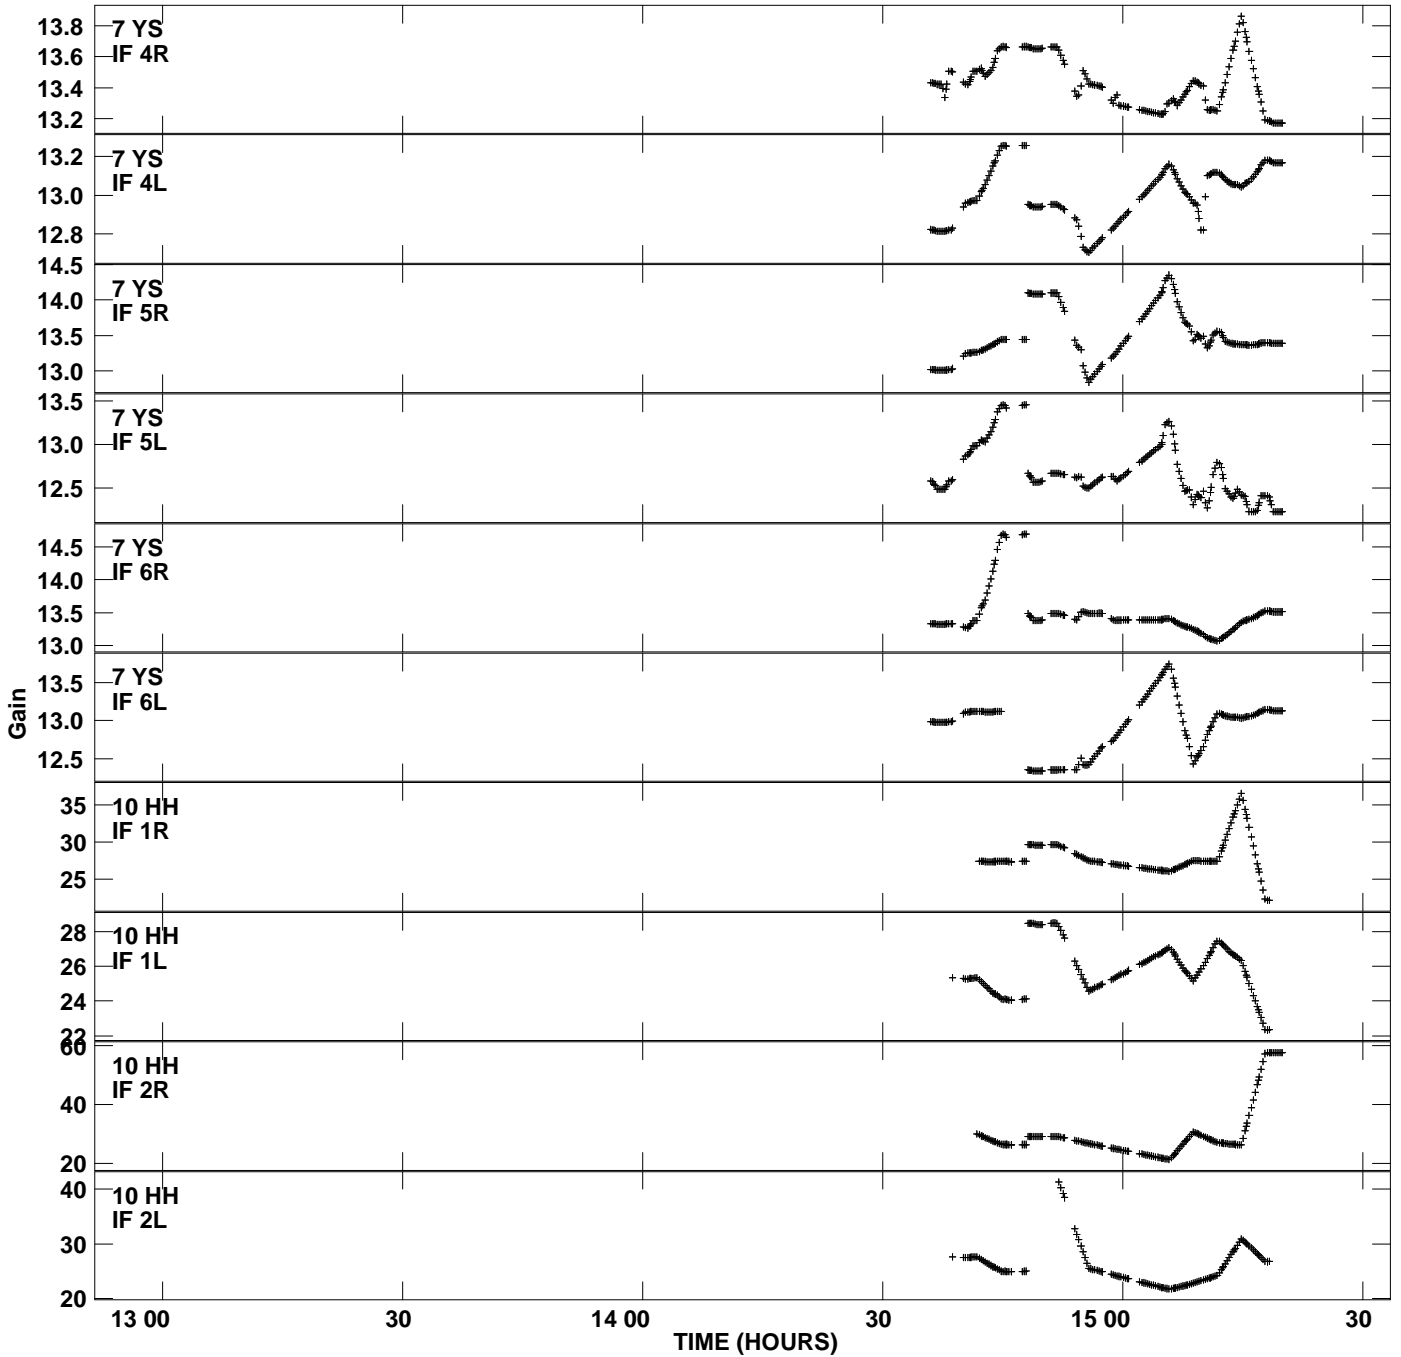

Plot file version 1 created 18-JAN-2013 13:11:05
Gain amp vs UTC time for RSP07.TMP.1
CL 4 Rpol & Lpol IF 1 - 8

Plot file version 2 created 18-JAN-2013 13:11:05
Gain amp vs UTC time for RSP07.TMP.1
CL 4 Rpol & Lpol IF 1 - 8

Plot file version 3 created 18-JAN-2013 13:11:05
 Gain amp vs UTC time for RSP07.TMP.1
 CL 4 Rpol & Lpol IF 1 - 8

Plot file version 4 created 18-JAN-2013 13:11:05
Gain amp vs UTC time for RSP07.TMP.1
CL 4 Rpol & Lpol IF 1 - 8

Plot file version 5 created 18-JAN-2013 13:11:05
 Gain amp vs UTC time for RSP07.TMP.1
 CL 4 Rpol & Lpol IF 1 - 8