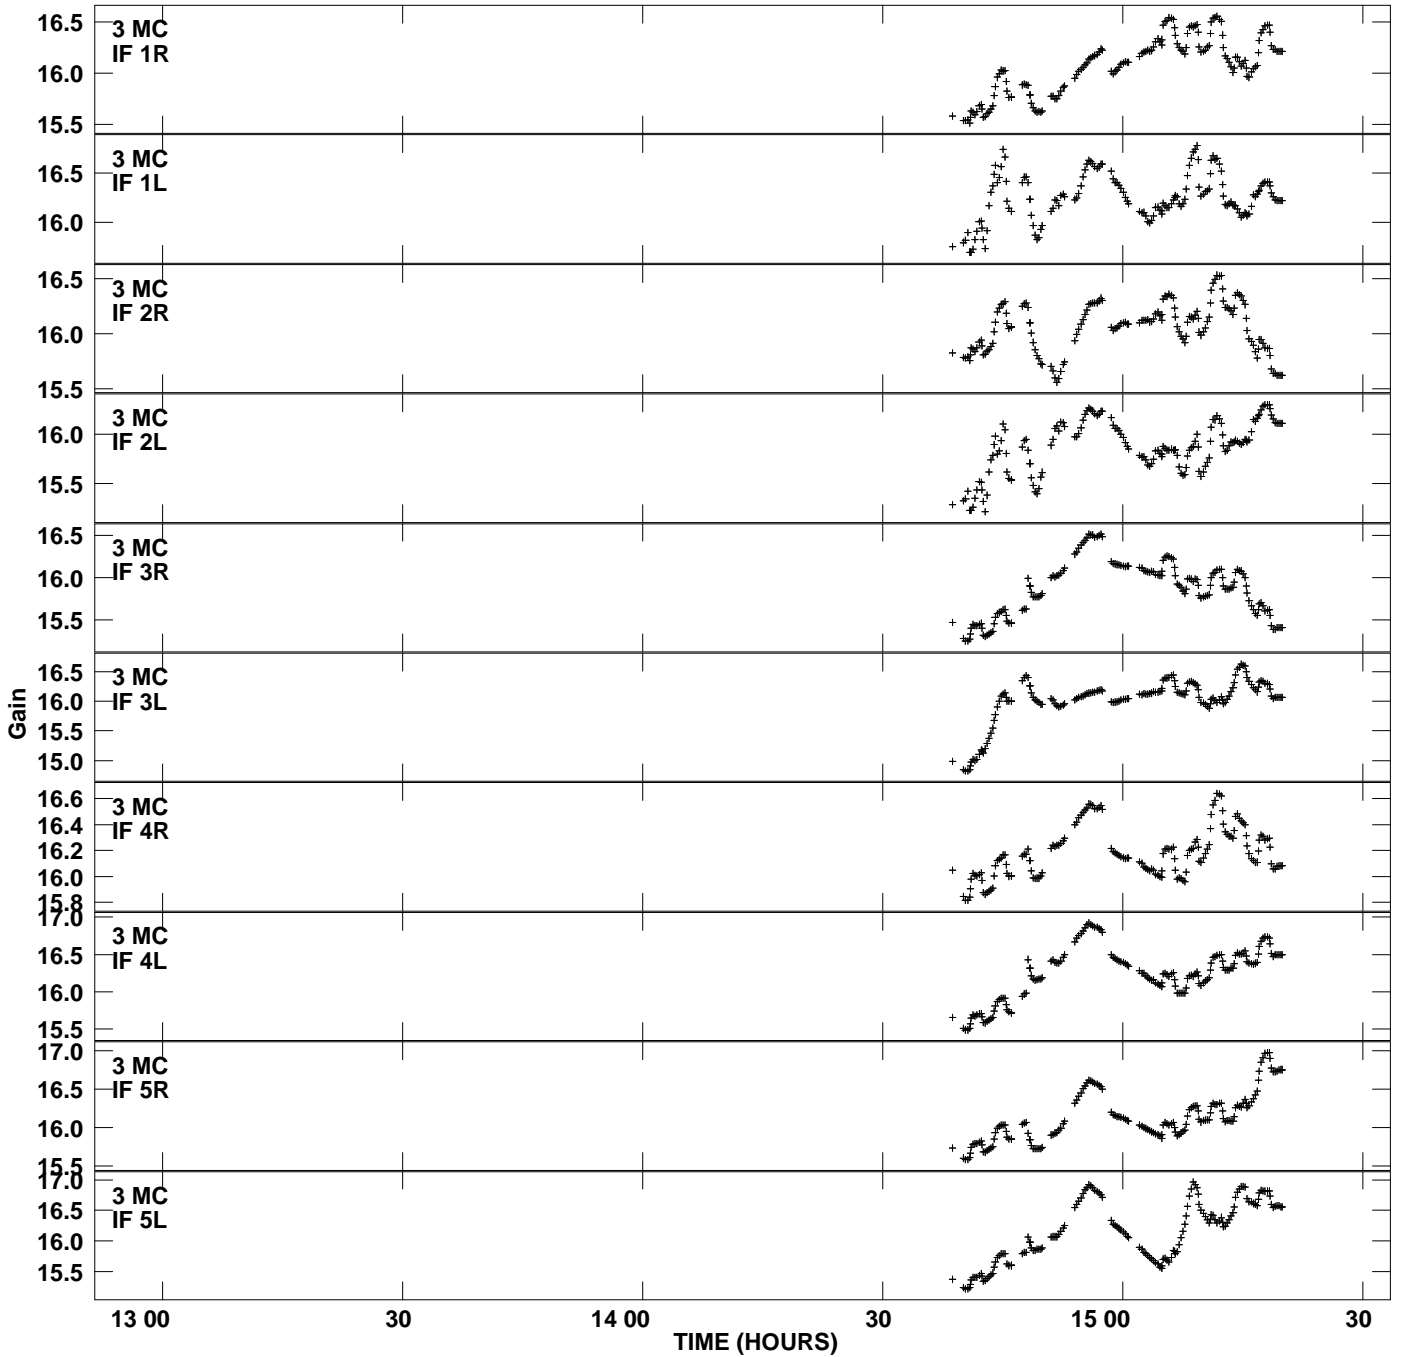

Plot file version 1 created 18-JAN-2013 13:11:05
Gain amp vs UTC time for RSP07.TMP.1
CL 4 Rpol & Lpol IF 1 - 8

Plot file version 2 created 18-JAN-2013 13:11:05
Gain amp vs UTC time for RSP07.TMP.1
CL 4 Rpol & Lpol IF 1 - 8

Plot file version 3 created 18-JAN-2013 13:11:05
 Gain amp vs UTC time for RSP07.TMP.1
 CL 4 Rpol & Lpol IF 1 - 8

Plot file version 4 created 18-JAN-2013 13:11:05
Gain amp vs UTC time for RSP07.TMP.1
CL 4 Rpol & Lpol IF 1 - 8

Plot file version 5 created 18-JAN-2013 13:11:05
 Gain amp vs UTC time for RSP07.TMP.1
 CL 4 Rpol & Lpol IF 1 - 8