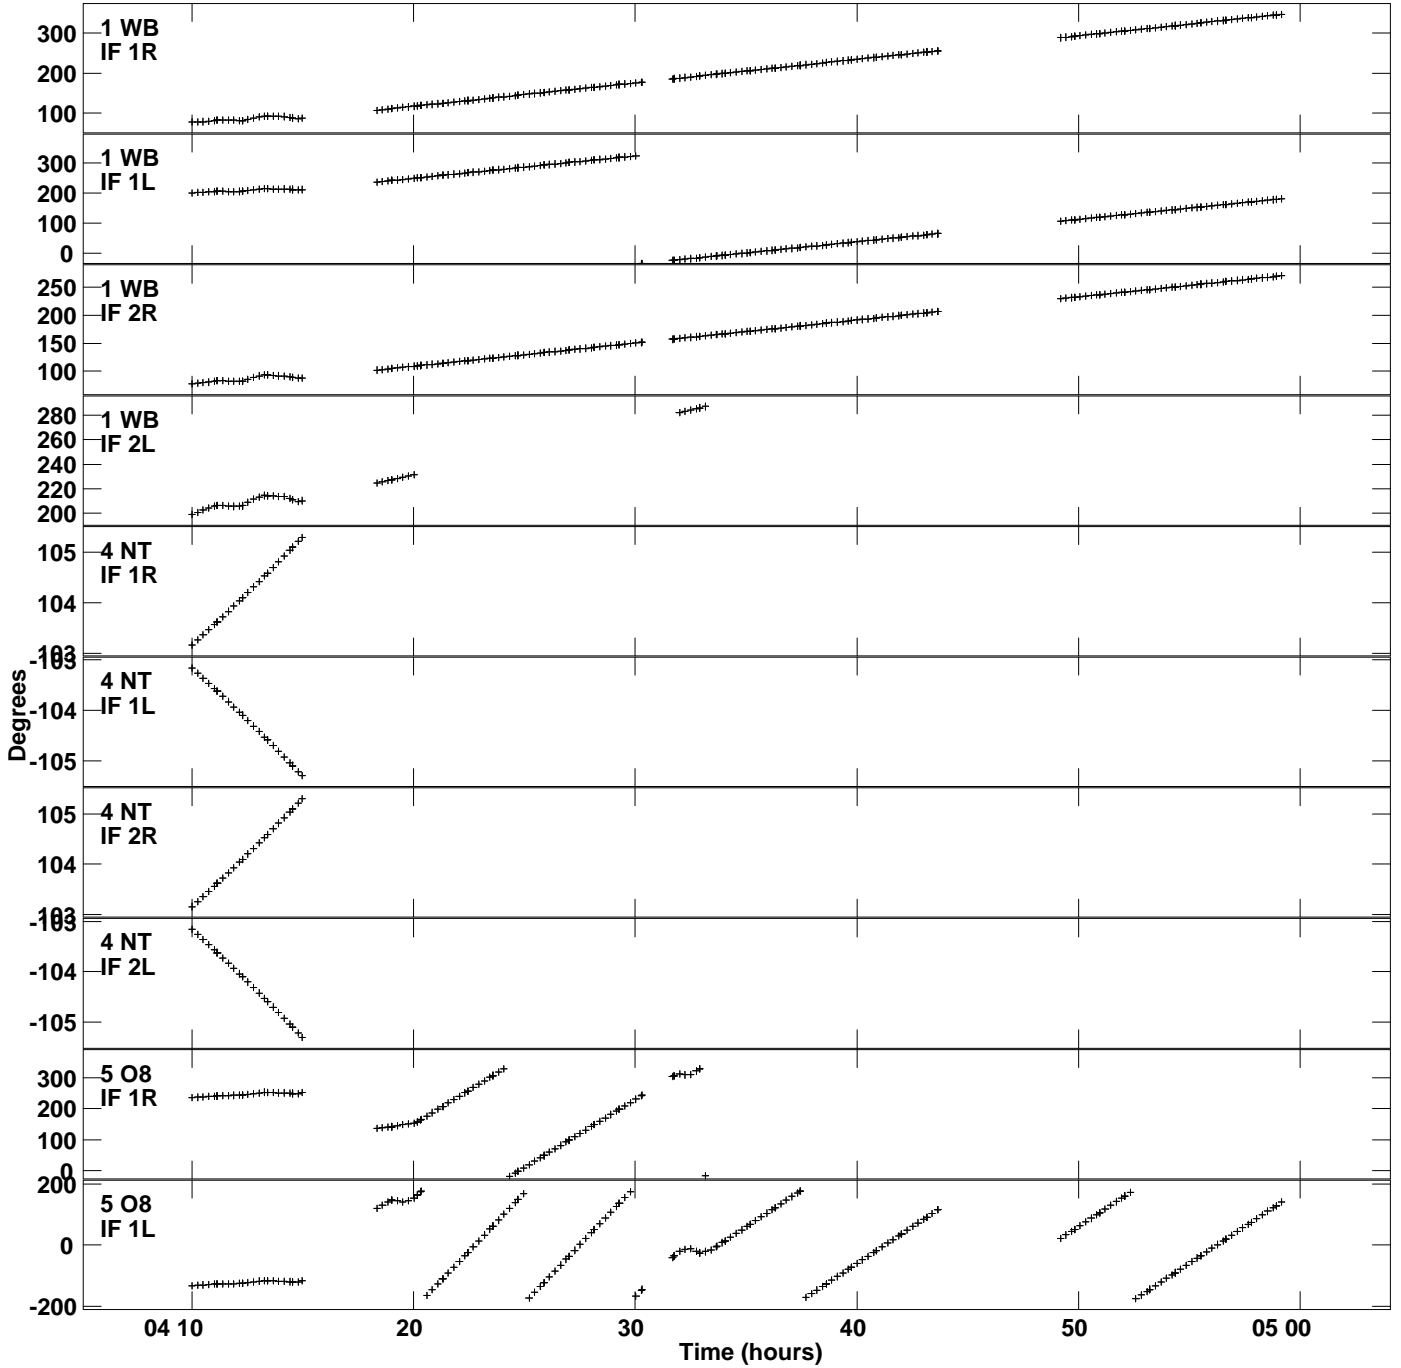

Plot file version 1 created 07-NOV-2022 17:27:36
Gain phs vs UTC time for RSW02.UVDATA.1
CL 4 Rpol & Lpol IF 1 - 2

Plot file version 2 created 07-NOV-2022 17:27:36
Gain phs vs UTC time for RSW02.UVDATA.1
CL 4 Rpol & Lpol IF 1 - 2

Plot file version 3 created 07-NOV-2022 17:27:36
Gain phs vs UTC time for RSW02.UVDATA.1
CL 4 Rpol & Lpol IF 1 - 2