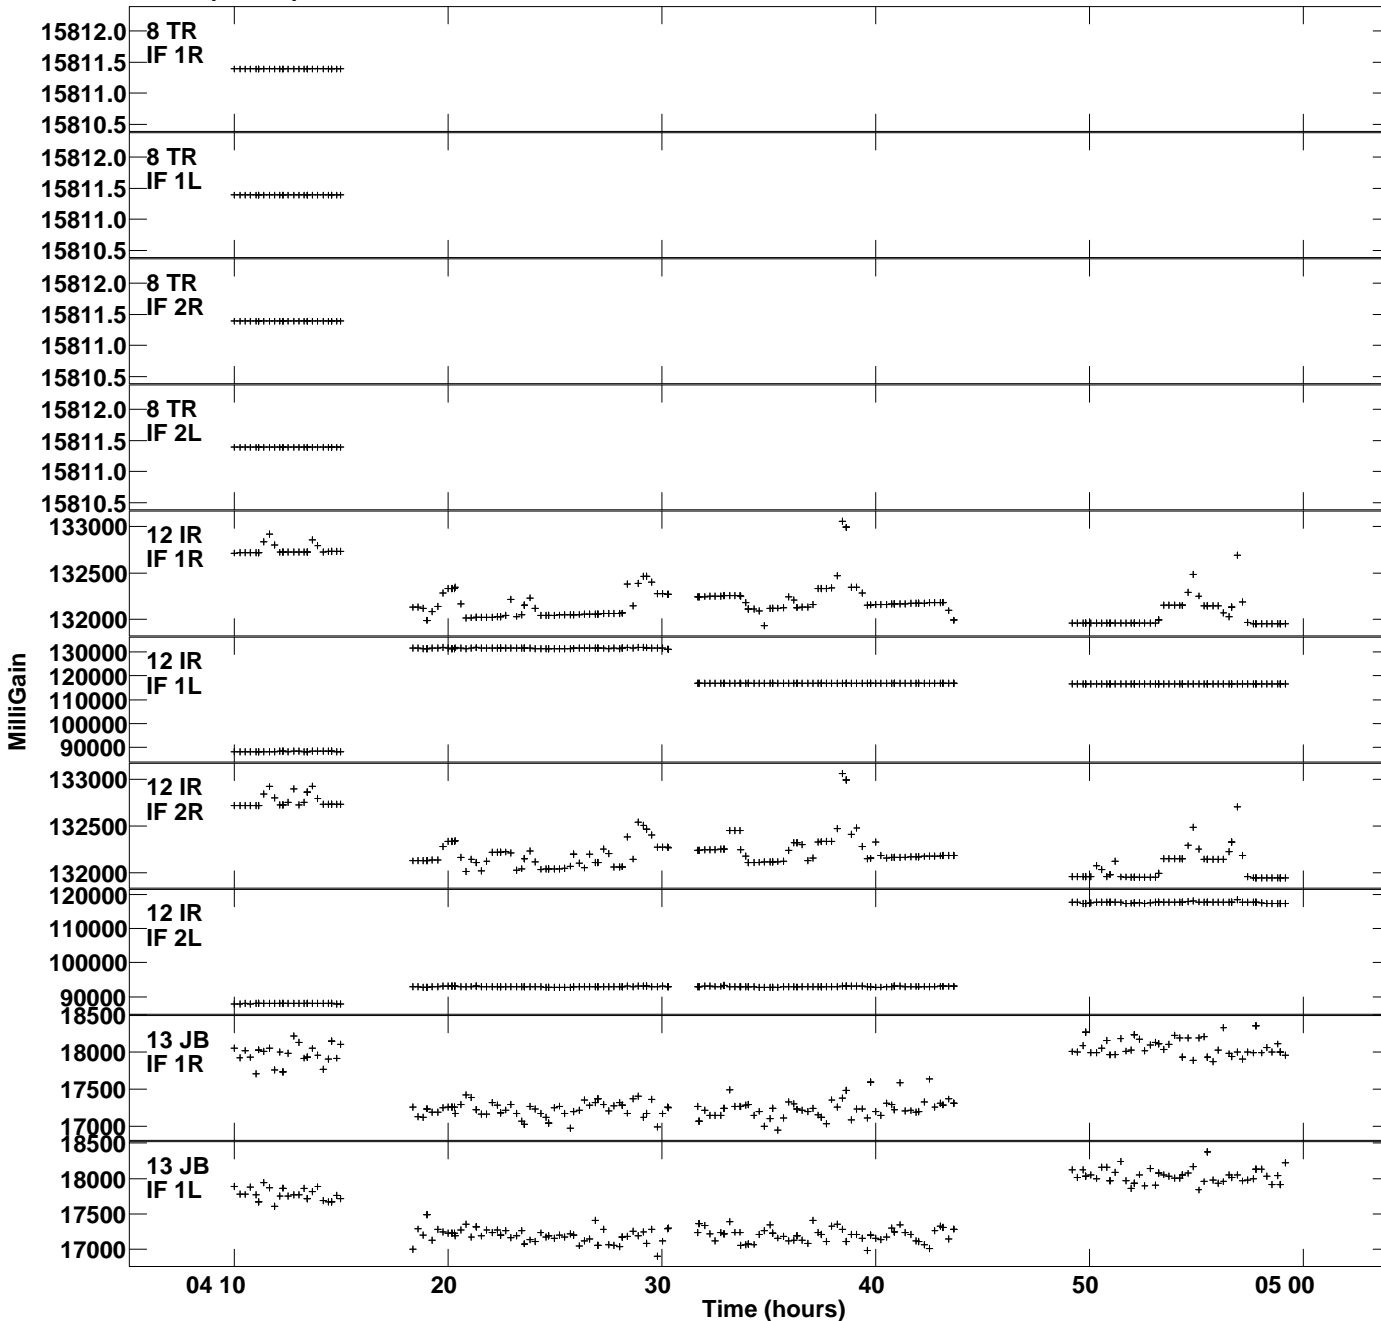

Plot file version 1 created 07-NOV-2022 14:11:38  
Gain amp vs UTC time for RSW02.UVDATA.1  
CL 2 Rpol & Lpol IF 1 - 2

Plot file version 2 created 07-NOV-2022 14:11:38  
 Gain amp vs UTC time for RSW02.UVDATA.1  
 CL 2 Rpol & Lpol IF 1 - 2

Plot file version 3 created 07-NOV-2022 14:11:38  
 Gain amp vs UTC time for RSW02.UVDATA.1  
 CL 2 Rpol & Lpol IF 1 - 2

Plot file version 4 created 07-NOV-2022 14:11:38  
Gain amp vs UTC time for RSW02.UVDATA.1  
CL 2 Rpol & Lpol IF 1 - 2