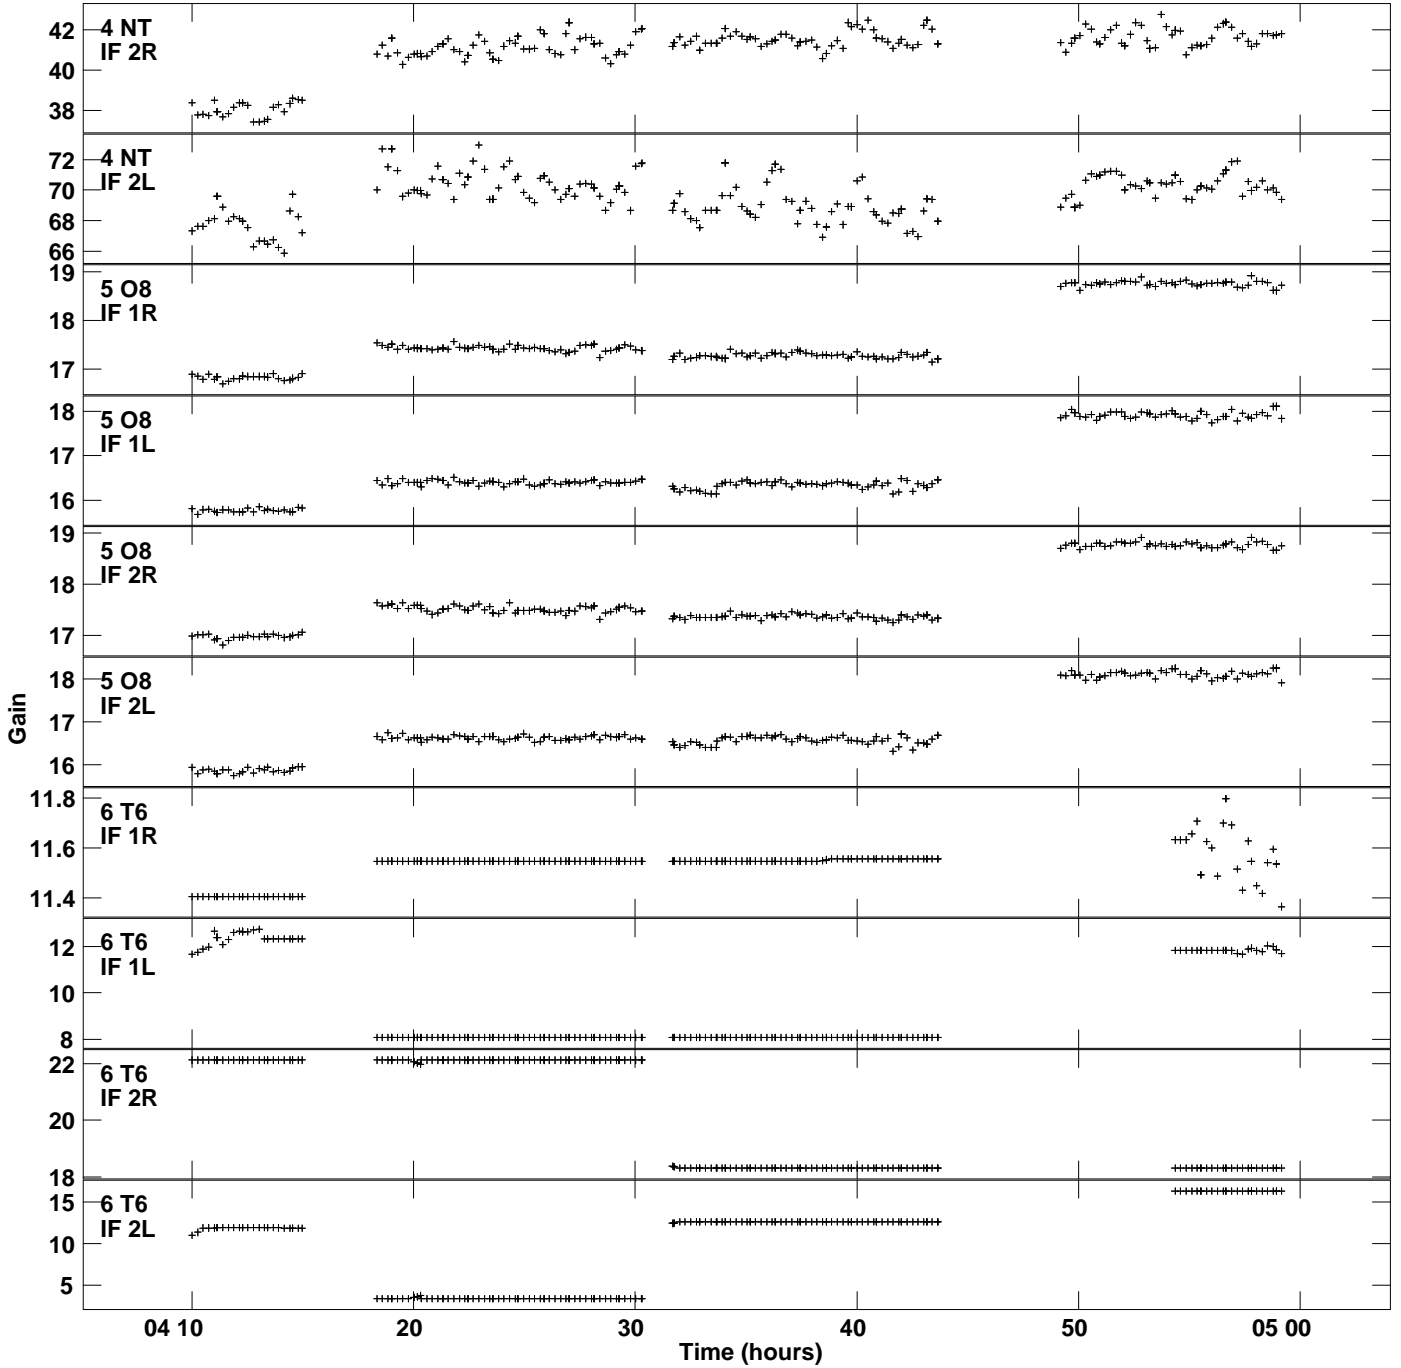

Plot file version 1 created 07-NOV-2022 14:11:38  
Gain amp vs UTC time for RSW02.UVDATA.1  
CL 2 Rpol & Lpol IF 1 - 2

Plot file version 2 created 07-NOV-2022 14:11:38  
 Gain amp vs UTC time for RSW02.UVDATA.1  
 CL 2 Rpol & Lpol IF 1 - 2

Plot file version 3 created 07-NOV-2022 14:11:38  
 Gain amp vs UTC time for RSW02.UVDATA.1  
 CL 2 Rpol & Lpol IF 1 - 2

Plot file version 4 created 07-NOV-2022 14:11:38  
Gain amp vs UTC time for RSW02.UVDATA.1  
CL 2 Rpol & Lpol IF 1 - 2