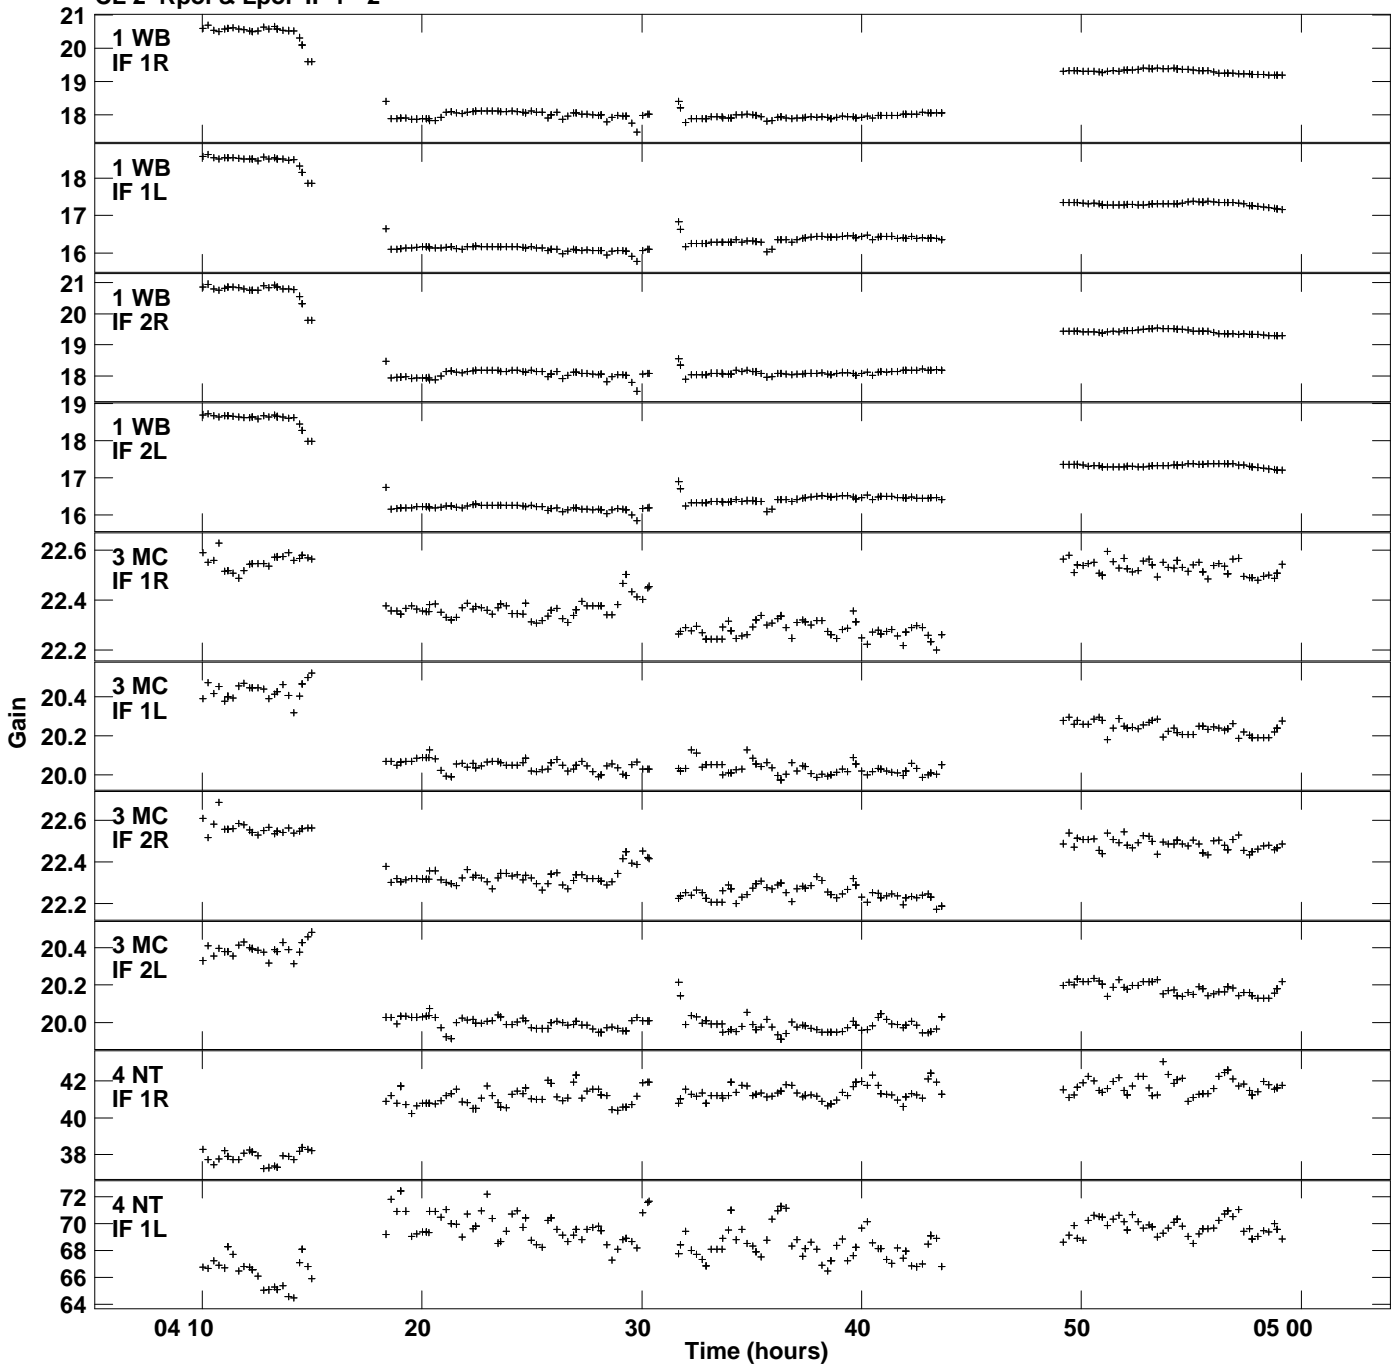

Plot file version 1 created 07-NOV-2022 14:11:38  
Gain amp vs UTC time for RSW02.UVDATA.1  
CL 2 Rpol & Lpol IF 1 - 2

Plot file version 2 created 07-NOV-2022 14:11:38  
 Gain amp vs UTC time for RSW02.UVDATA.1  
 CL 2 Rpol & Lpol IF 1 - 2

Plot file version 3 created 07-NOV-2022 14:11:38  
 Gain amp vs UTC time for RSW02.UVDATA.1  
 CL 2 Rpol & Lpol IF 1 - 2

Plot file version 4 created 07-NOV-2022 14:11:38  
Gain amp vs UTC time for RSW02.UVDATA.1  
CL 2 Rpol & Lpol IF 1 - 2