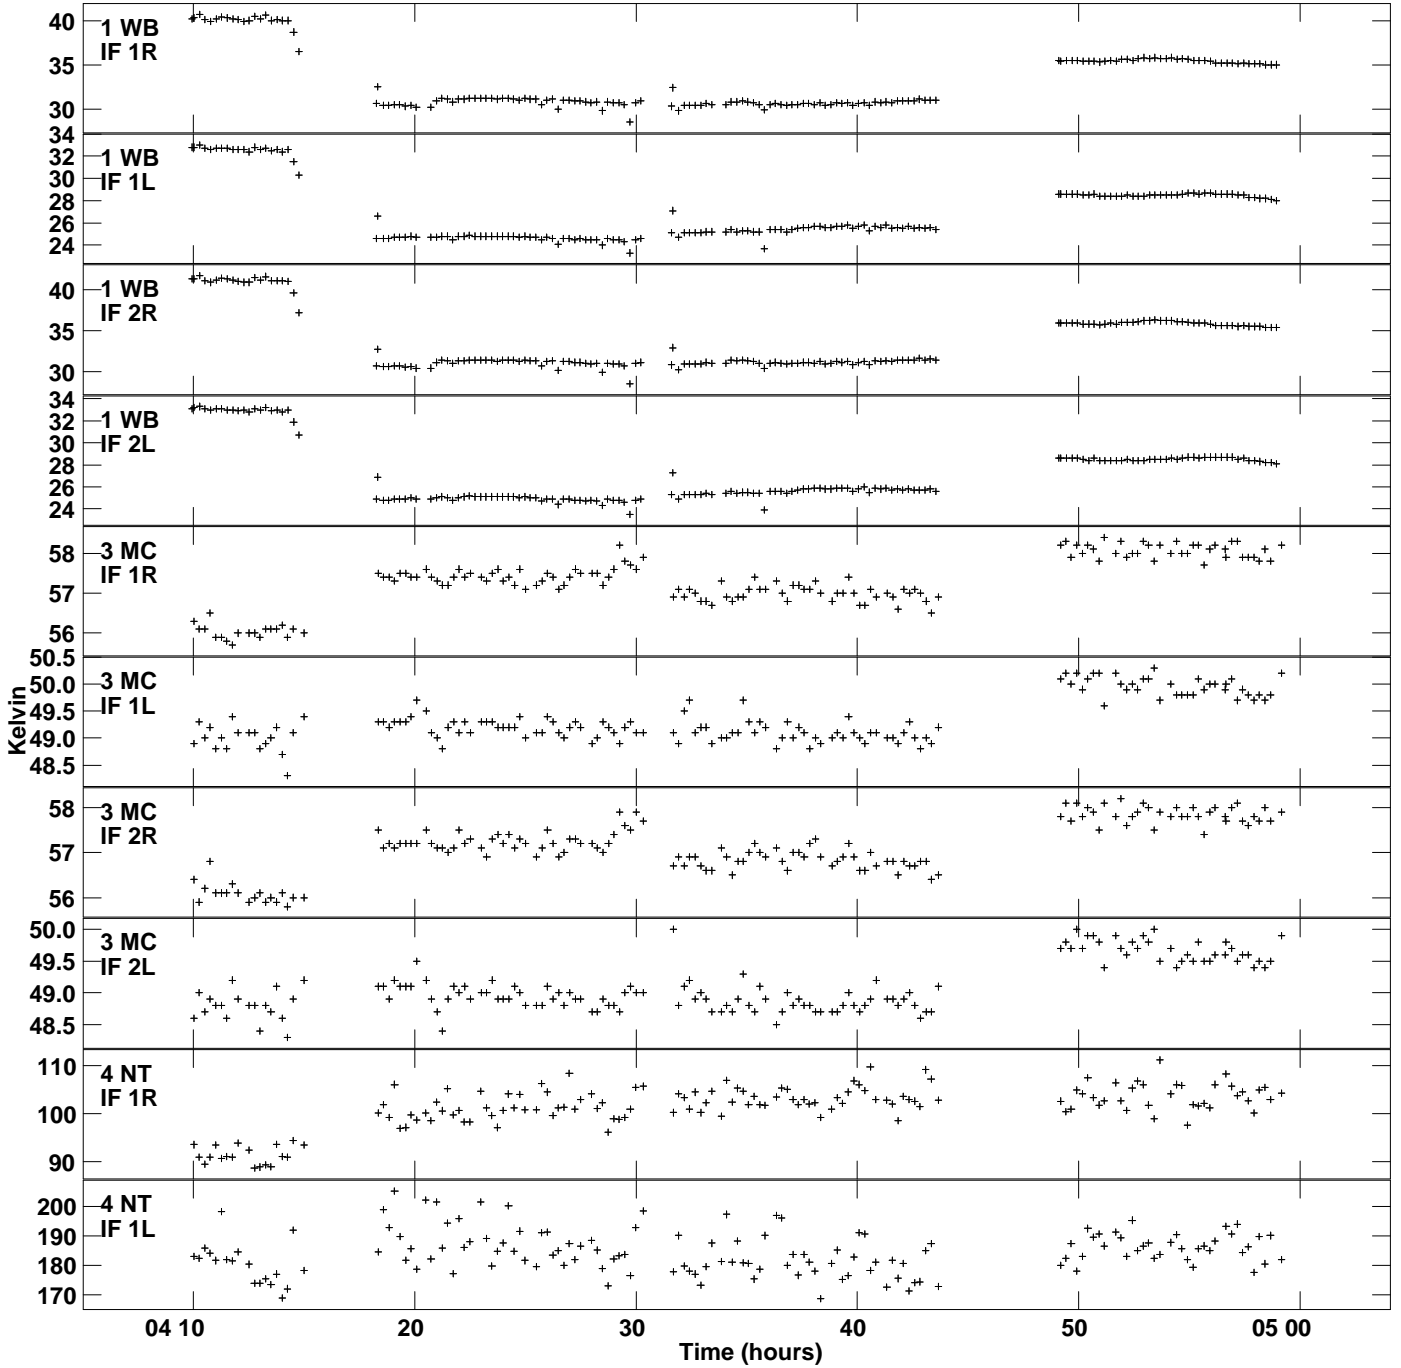

Plot file version 1 created 07-NOV-2022 14:11:38
 Tsys vs UTC time for RSW02.UVDATA.1
 TY 1 Rpol & Lpol IF 1 - 2

Plot file version 2 created 07-NOV-2022 14:11:38
 Tsys vs UTC time for RSW02.UVDATA.1
 TY 1 Rpol & Lpol IF 1 - 2

Plot file version 3 created 07-NOV-2022 14:11:38
Tsys vs UTC time for RSW02.UVDATA.1
TY 1 Rpol & Lpol IF 1 - 2

Plot file version 4 created 07-NOV-2022 14:11:38
Tsyst vs UTC time for RSW02.UVDATA.1
TY 1 Rpol & Lpol IF 1 - 2