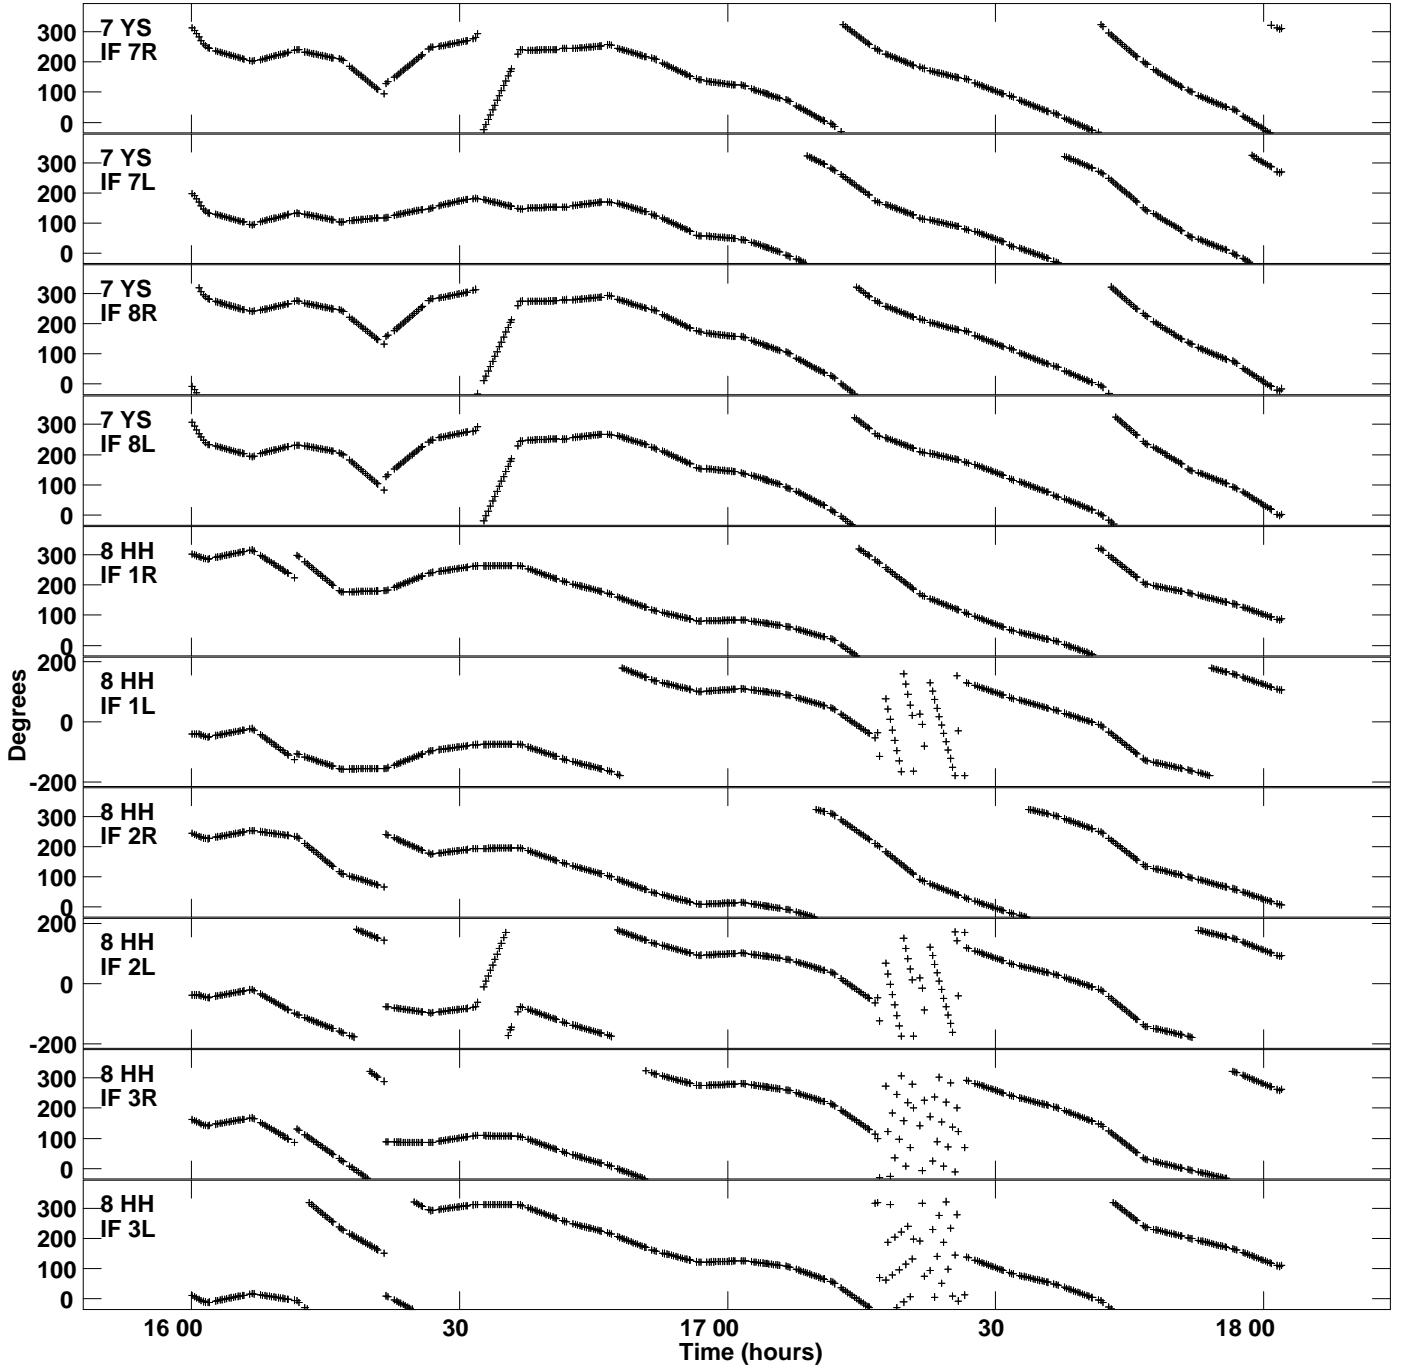

Plot file version 11 created 19-JAN-2024 01:42:51
Gain phs vs UTC time for RSY11.UVDATA.1
CL 4 Rpol & Lpol IF 1 - 8