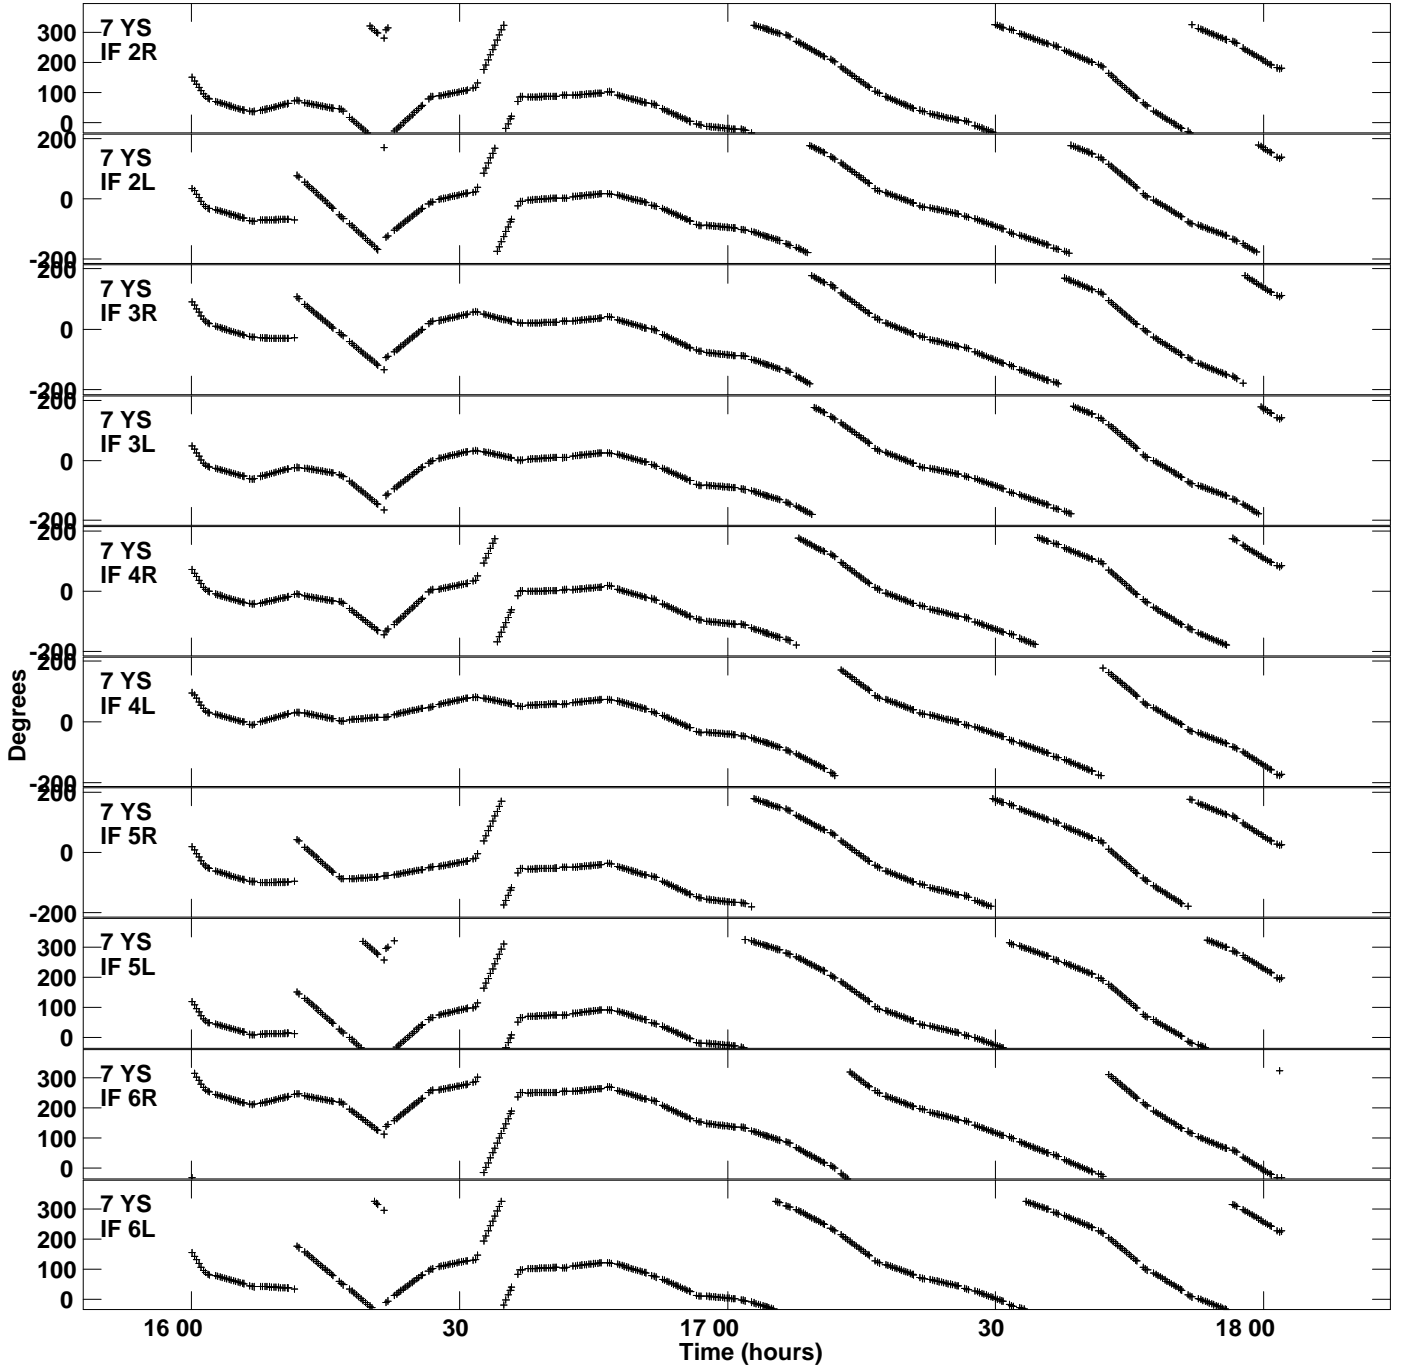

Plot file version 10 created 19-JAN-2024 01:42:51
Gain phs vs UTC time for RSY11.UVDATA.1
CL 4 Rpol & Lpol IF 1 - 8