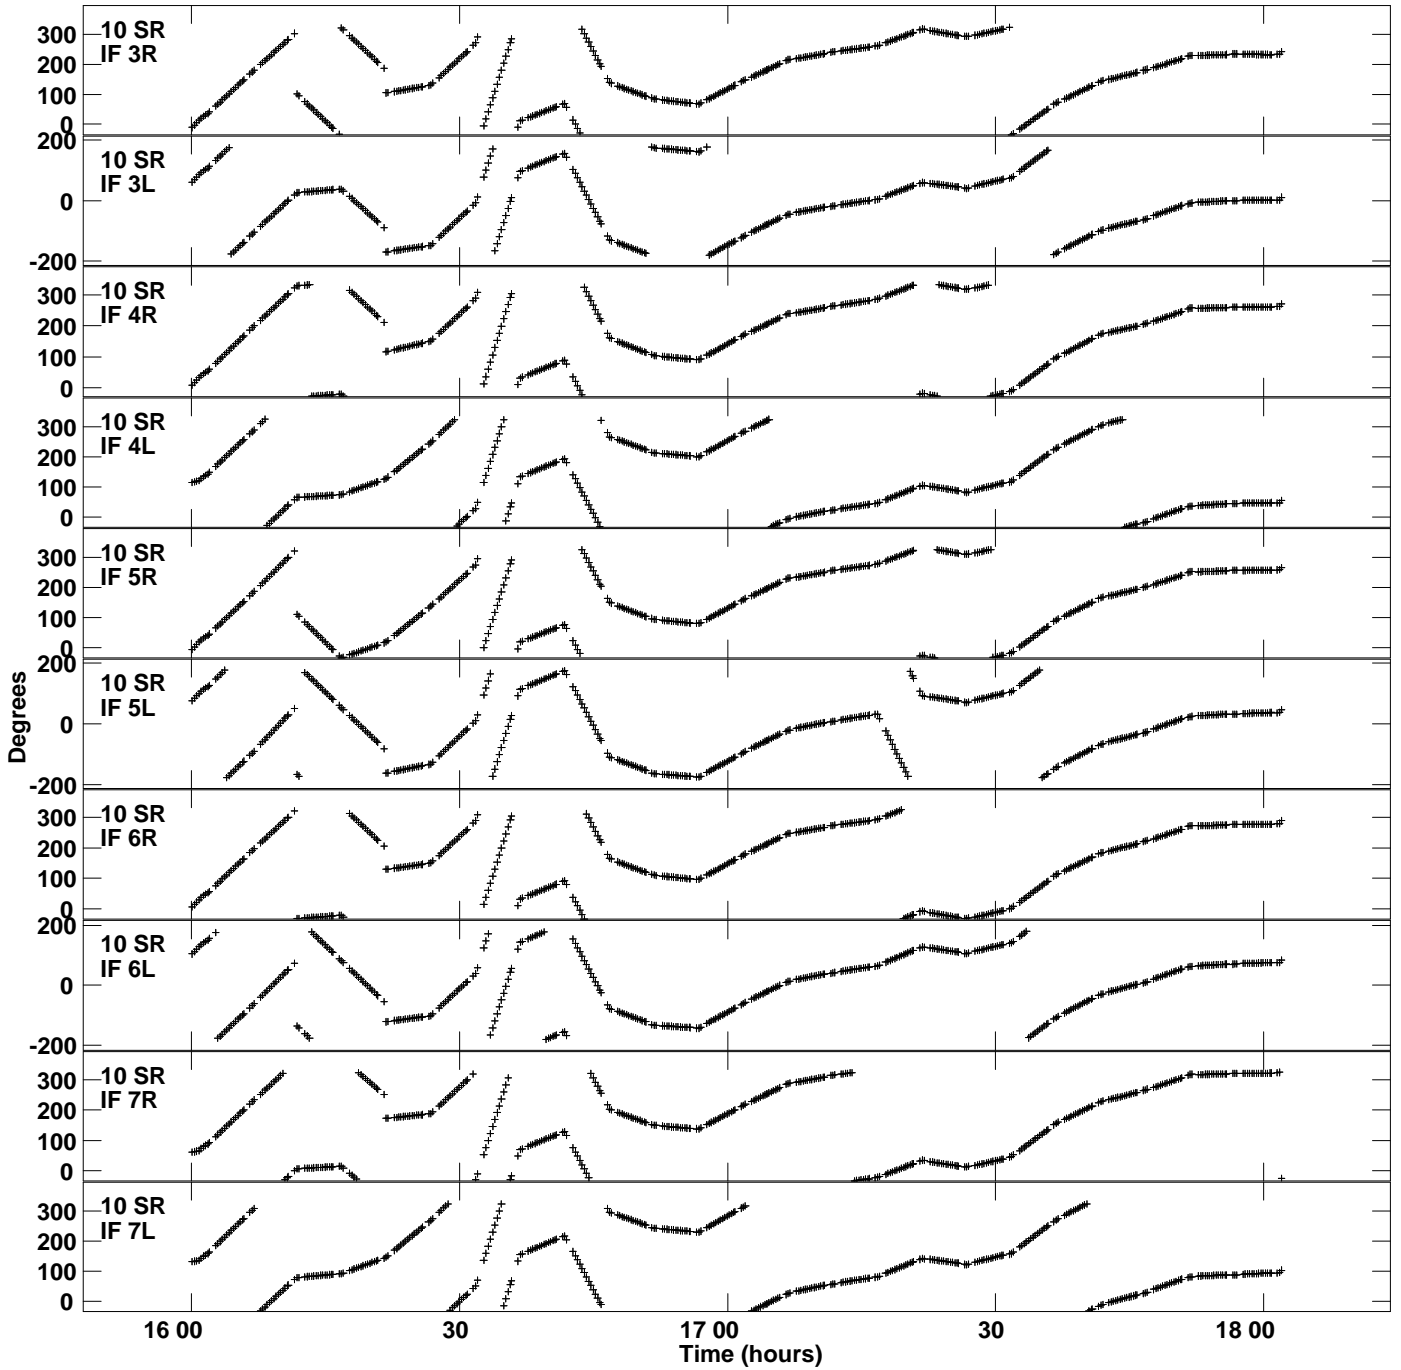

Plot file version 15 created 19-JAN-2024 01:42:51
Gain phs vs UTC time for RSY11.UVDATA.1
CL 4 Rpol & Lpol IF 1 - 8