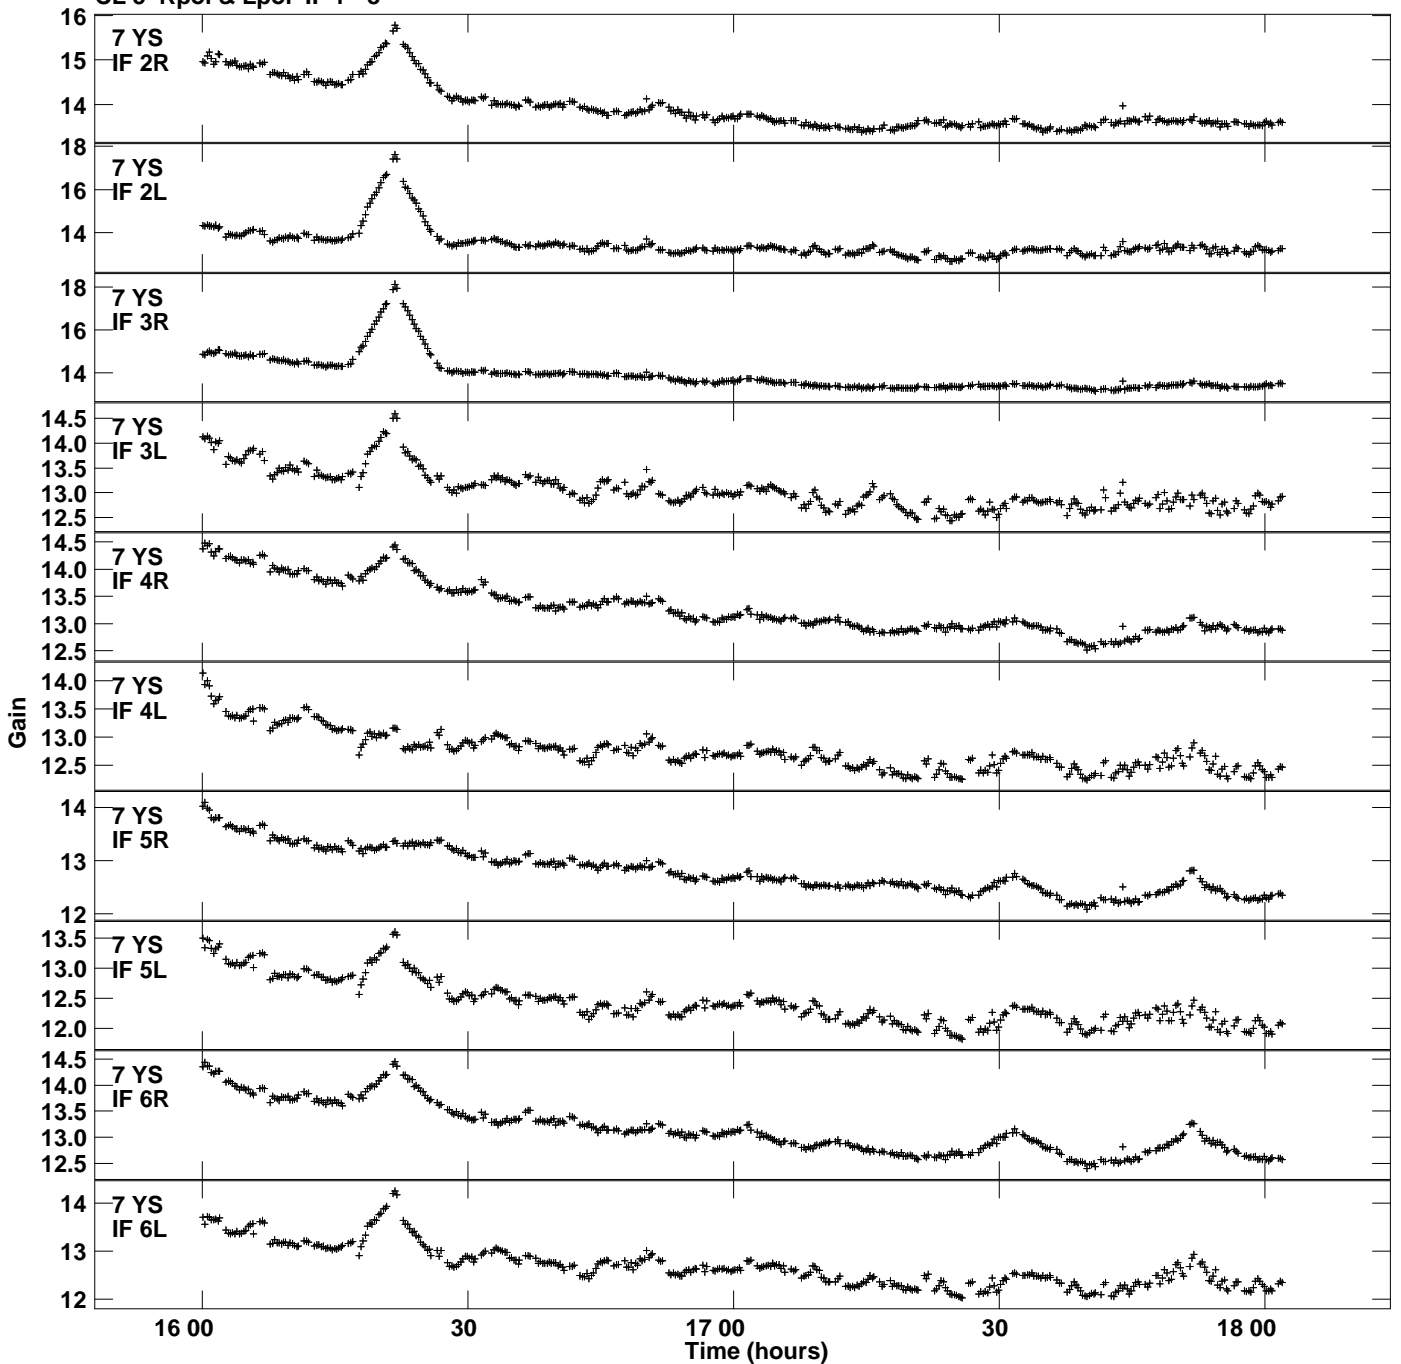

Plot file version 10 created 19-JAN-2024 01:45:07
Gain amp vs UTC time for RSY11.TMP.1
CL 5 Rpol & Lpol IF 1 - 8