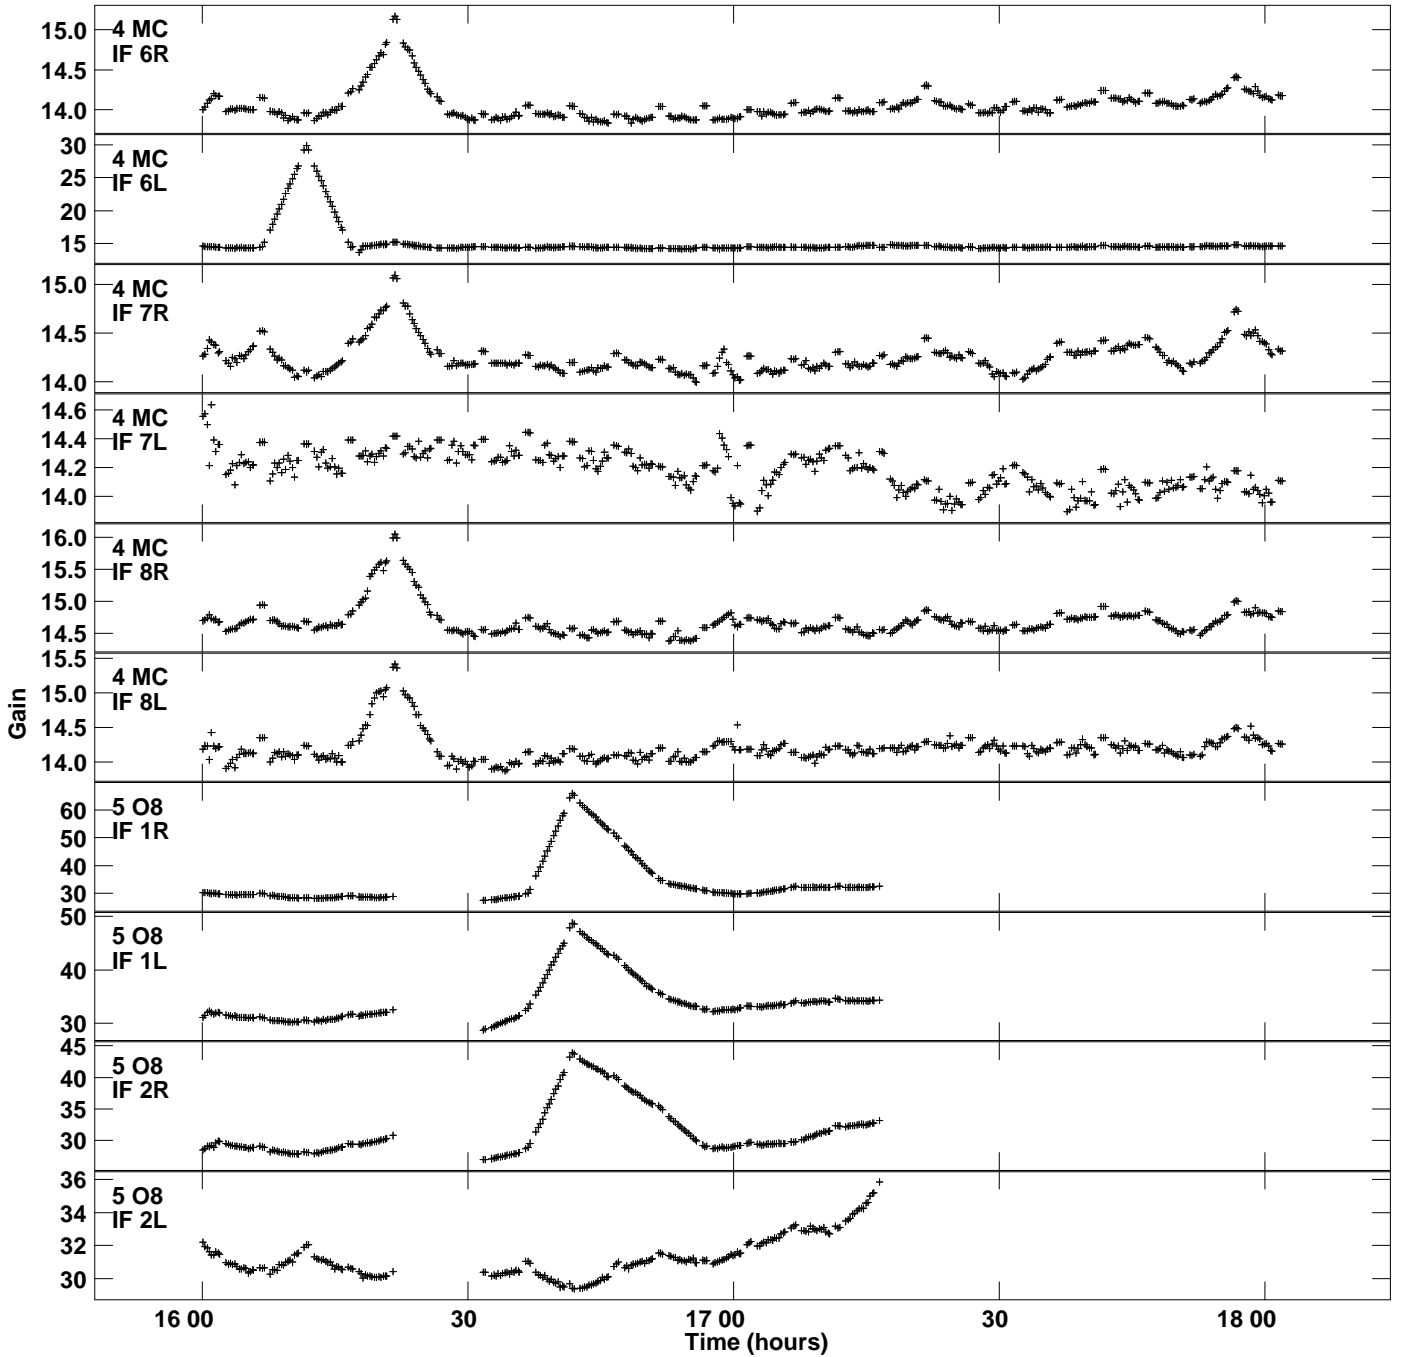

Plot file version 1 created 19-JAN-2024 01:45:07
Gain amp vs UTC time for RSY11.TMP.1
CL 5 Rpol & Lpol IF 1 - 8

Plot file version 2 created 19-JAN-2024 01:45:07
Gain amp vs UTC time for RSY11.TMP.1
CL 5 Rpol & Lpol IF 1 - 8

Plot file version 3 created 19-JAN-2024 01:45:07
Gain amp vs UTC time for RSY11.TMP.1
CL 5 Rpol & Lpol IF 1 - 8

Plot file version 4 created 19-JAN-2024 01:45:07
Gain amp vs UTC time for RSY11.TMP.1
CL 5 Rpol & Lpol IF 1 - 8

Plot file version 5 created 19-JAN-2024 01:45:07
Gain amp vs UTC time for RSY11.TMP.1
CL 5 Rpol & Lpol IF 1 - 8

Plot file version 6 created 19-JAN-2024 01:45:07
Gain amp vs UTC time for RSY11.TMP.1
CL 5 Rpol & Lpol IF 1 - 8

Plot file version 7 created 19-JAN-2024 01:45:07
Gain amp vs UTC time for RSY11.TMP.1
CL 5 Rpol & Lpol IF 1 - 8

Plot file version 8 created 19-JAN-2024 01:45:07
Gain amp vs UTC time for RSY11.TMP.1
CL 5 Rpol & Lpol IF 1 - 8