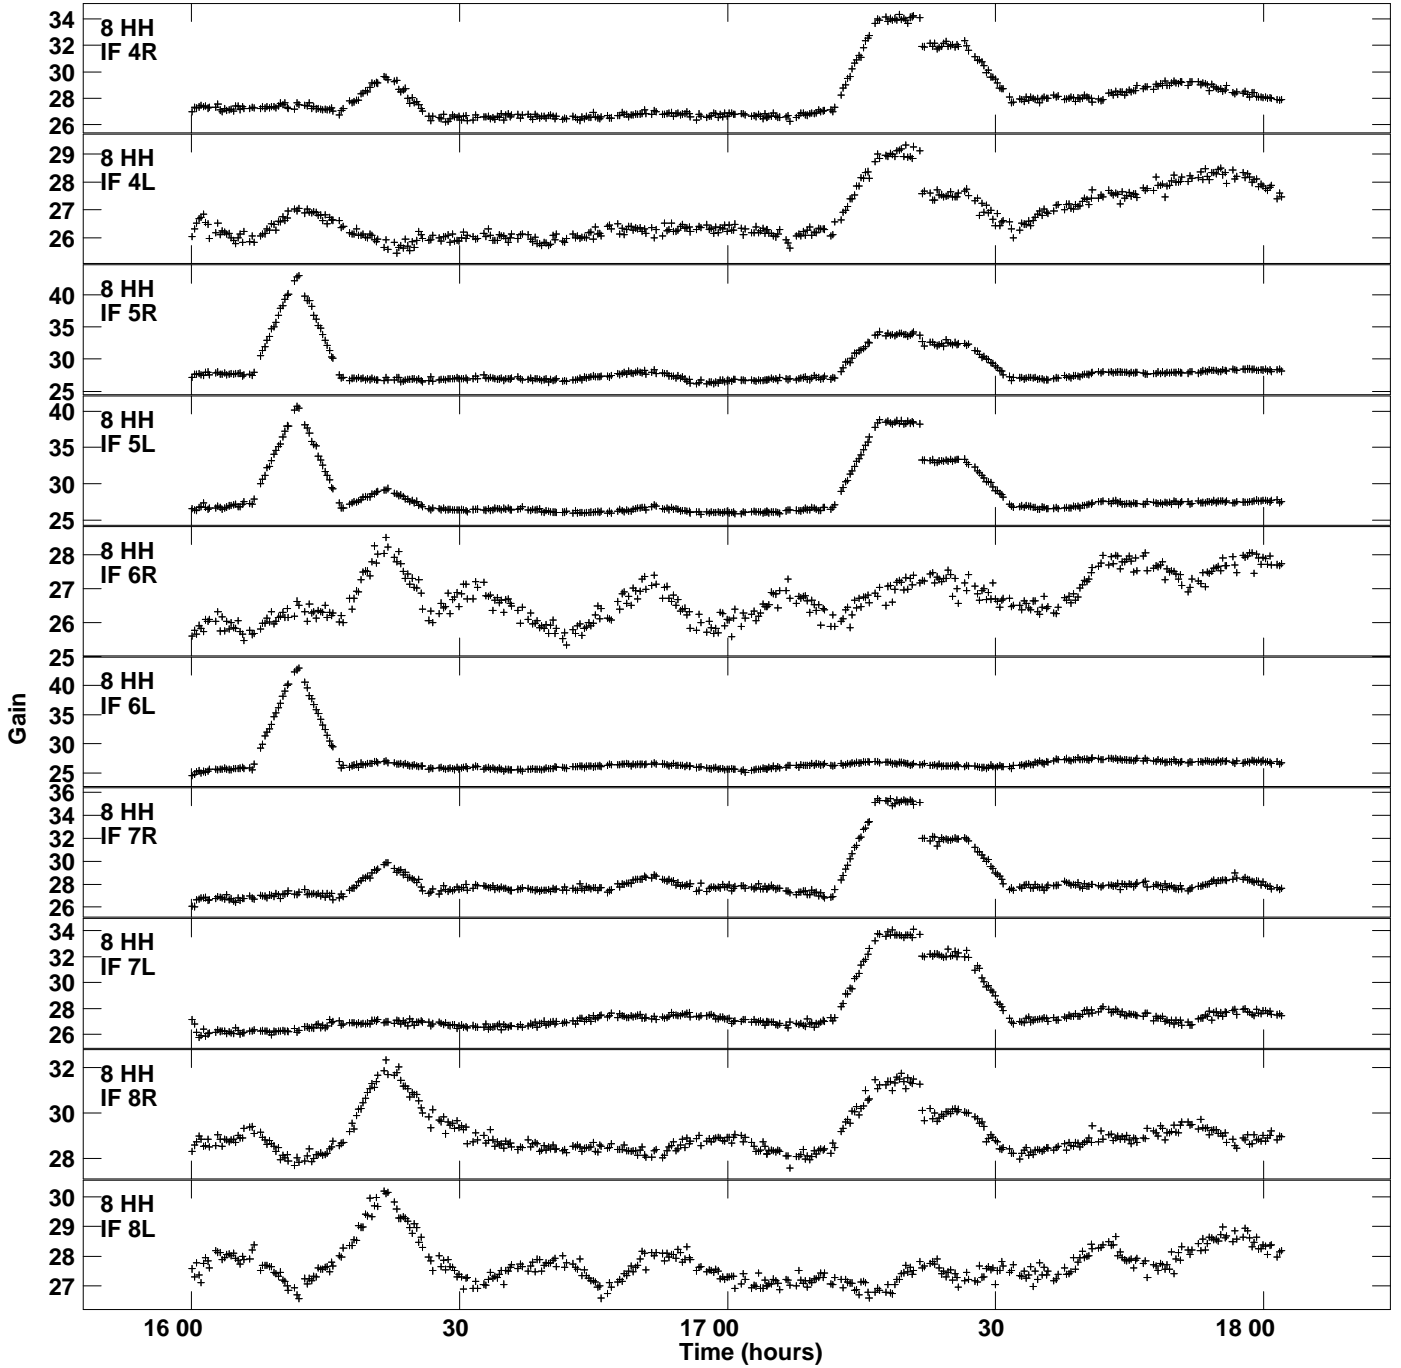

Plot file version 1 created 19-JAN-2024 01:45:07
Gain amp vs UTC time for RSY11.TMP.1
CL 5 Rpol & Lpol IF 1 - 8

Plot file version 2 created 19-JAN-2024 01:45:07
Gain amp vs UTC time for RSY11.TMP.1
CL 5 Rpol & Lpol IF 1 - 8

Plot file version 7 created 19-JAN-2024 01:45:07
Gain amp vs UTC time for RSY11.TMP.1
CL 5 Rpol & Lpol IF 1 - 8

Plot file version 8 created 19-JAN-2024 01:45:07
Gain amp vs UTC time for RSY11.TMP.1
CL 5 Rpol & Lpol IF 1 - 8

Plot file version 9 created 19-JAN-2024 01:45:07
Gain amp vs UTC time for RSY11.TMP.1
CL 5 Rpol & Lpol IF 1 - 8

Plot file version 10 created 19-JAN-2024 01:45:07
Gain amp vs UTC time for RSY11.TMP.1
CL 5 Rpol & Lpol IF 1 - 8

Plot file version 11 created 19-JAN-2024 01:45:07
Gain amp vs UTC time for RSY11.TMP.1
CL 5 Rpol & Lpol IF 1 - 8

Plot file version 12 created 19-JAN-2024 01:45:07
Gain amp vs UTC time for RSY11.TMP.1
CL 5 Rpol & Lpol IF 1 - 8