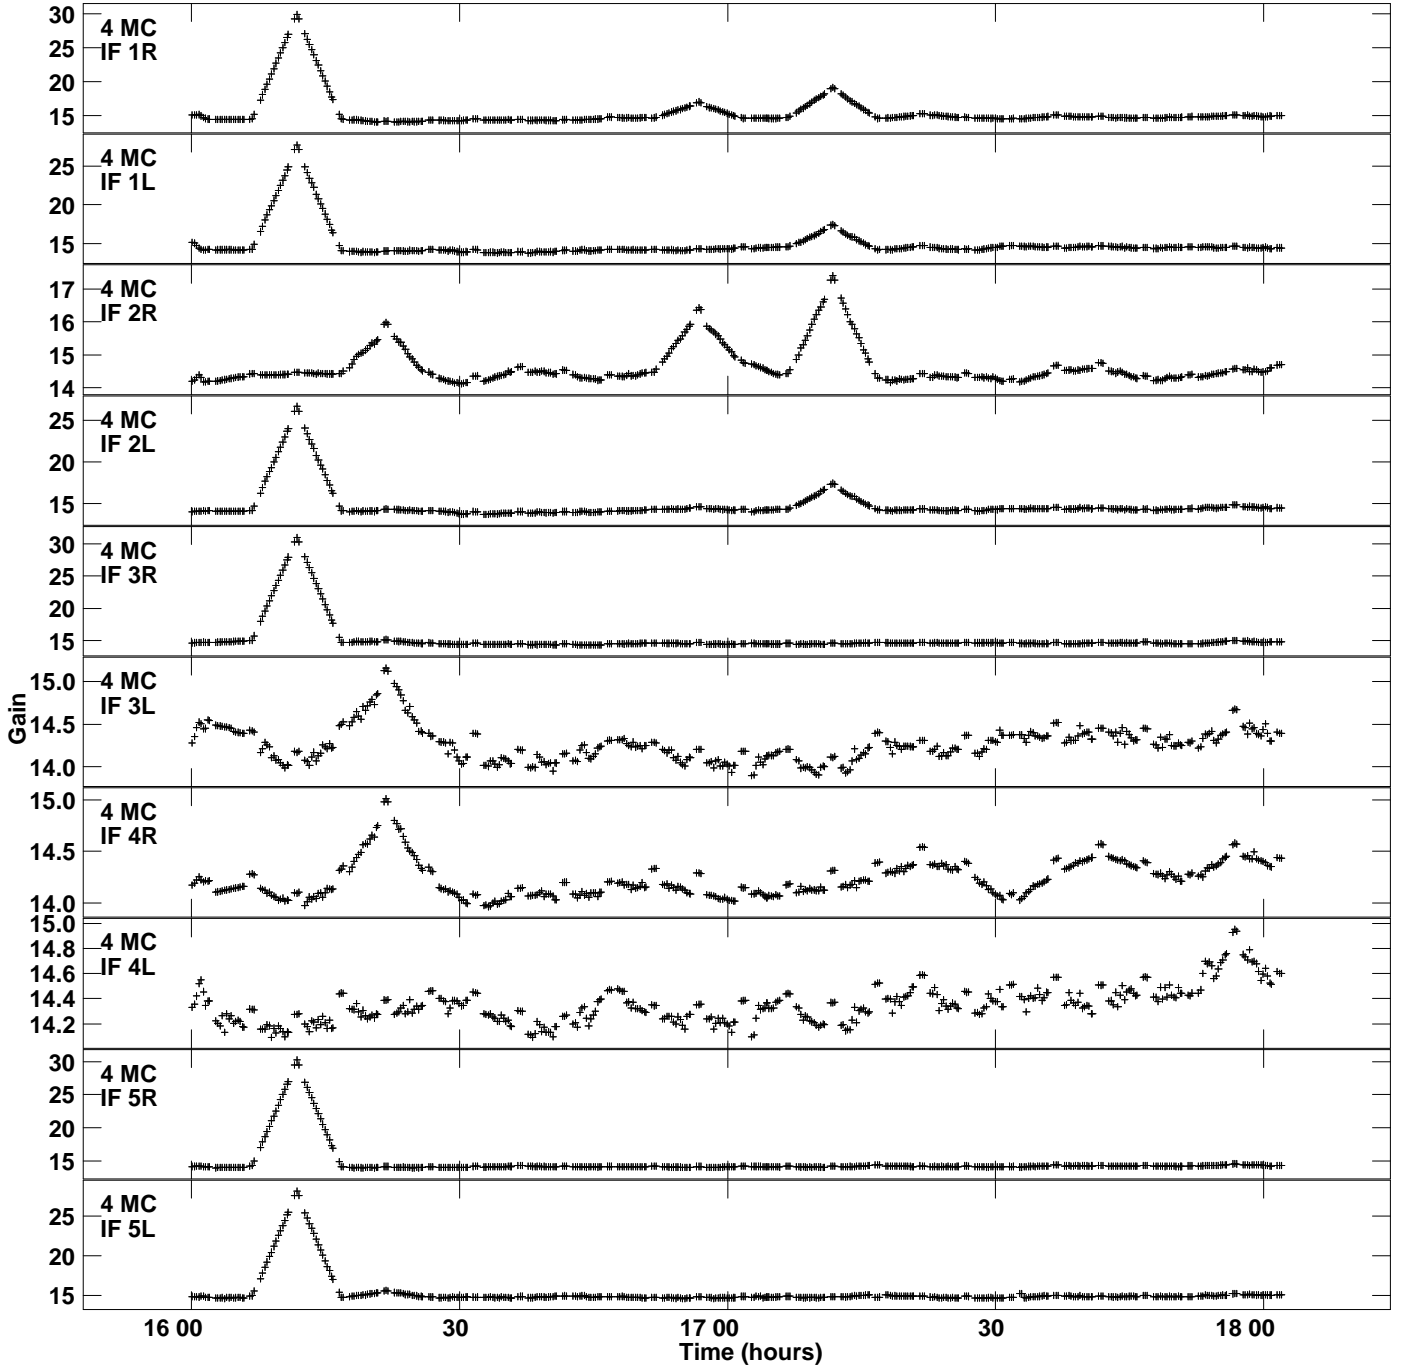

Plot file version 1 created 19-JAN-2024 01:45:07
Gain amp vs UTC time for RSY11.TMP.1
CL 5 Rpol & Lpol IF 1 - 8

Plot file version 2 created 19-JAN-2024 01:45:07
Gain amp vs UTC time for RSY11.TMP.1
CL 5 Rpol & Lpol IF 1 - 8

Plot file version 3 created 19-JAN-2024 01:45:07
Gain amp vs UTC time for RSY11.TMP.1
CL 5 Rpol & Lpol IF 1 - 8

Plot file version 4 created 19-JAN-2024 01:45:07
Gain amp vs UTC time for RSY11.TMP.1
CL 5 Rpol & Lpol IF 1 - 8

Plot file version 5 created 19-JAN-2024 01:45:07
Gain amp vs UTC time for RSY11.TMP.1
CL 5 Rpol & Lpol IF 1 - 8

Plot file version 6 created 19-JAN-2024 01:45:07
Gain amp vs UTC time for RSY11.TMP.1
CL 5 Rpol & Lpol IF 1 - 8

Plot file version 7 created 19-JAN-2024 01:45:07
Gain amp vs UTC time for RSY11.TMP.1
CL 5 Rpol & Lpol IF 1 - 8

Plot file version 8 created 19-JAN-2024 01:45:07
Gain amp vs UTC time for RSY11.TMP.1
CL 5 Rpol & Lpol IF 1 - 8