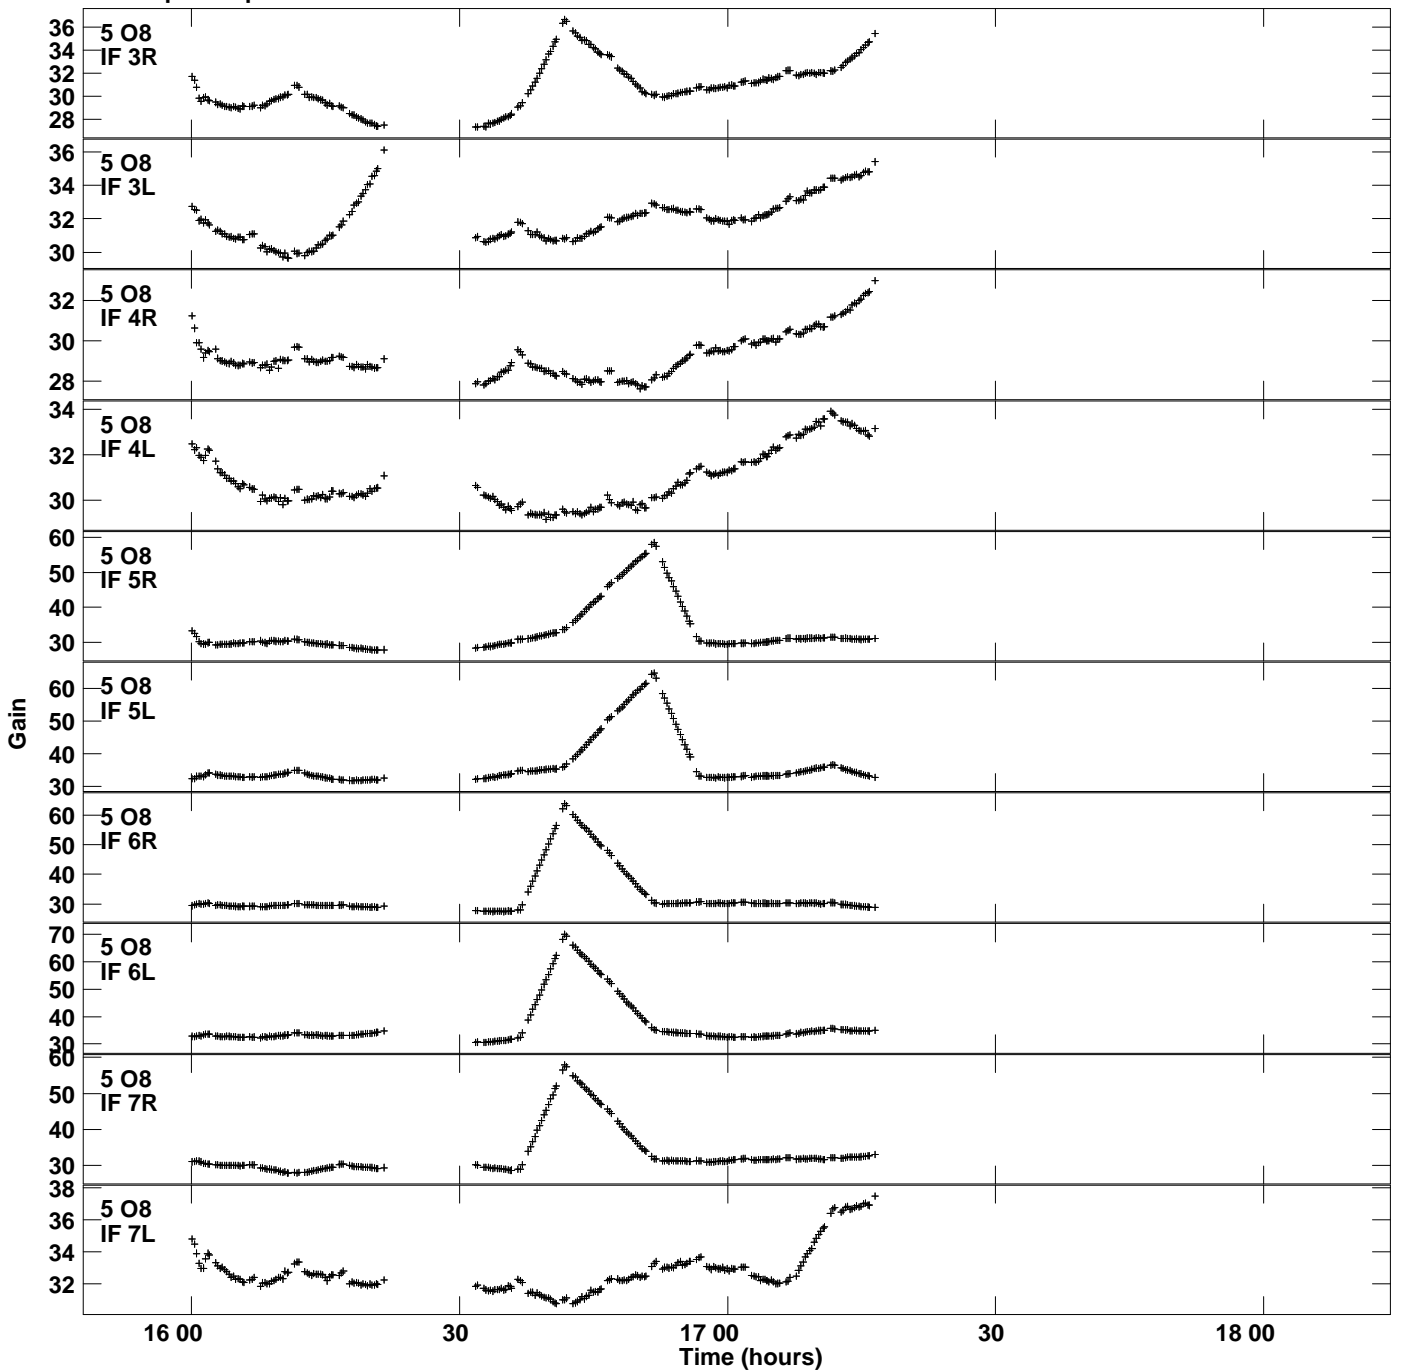

Plot file version 1 created 19-JAN-2024 01:45:07
Gain amp vs UTC time for RSY11.TMP.1
CL 5 Rpol & Lpol IF 1 - 8

Plot file version 2 created 19-JAN-2024 01:45:07
Gain amp vs UTC time for RSY11.TMP.1
CL 5 Rpol & Lpol IF 1 - 8

Plot file version 3 created 19-JAN-2024 01:45:07
Gain amp vs UTC time for RSY11.TMP.1
CL 5 Rpol & Lpol IF 1 - 8

Plot file version 4 created 19-JAN-2024 01:45:07
Gain amp vs UTC time for RSY11.TMP.1
CL 5 Rpol & Lpol IF 1 - 8

Plot file version 5 created 19-JAN-2024 01:45:07
Gain amp vs UTC time for RSY11.TMP.1
CL 5 Rpol & Lpol IF 1 - 8

Plot file version 6 created 19-JAN-2024 01:45:07
Gain amp vs UTC time for RSY11.TMP.1
CL 5 Rpol & Lpol IF 1 - 8

Plot file version 7 created 19-JAN-2024 01:45:07
Gain amp vs UTC time for RSY11.TMP.1
CL 5 Rpol & Lpol IF 1 - 8

Plot file version 8 created 19-JAN-2024 01:45:07
Gain amp vs UTC time for RSY11.TMP.1
CL 5 Rpol & Lpol IF 1 - 8