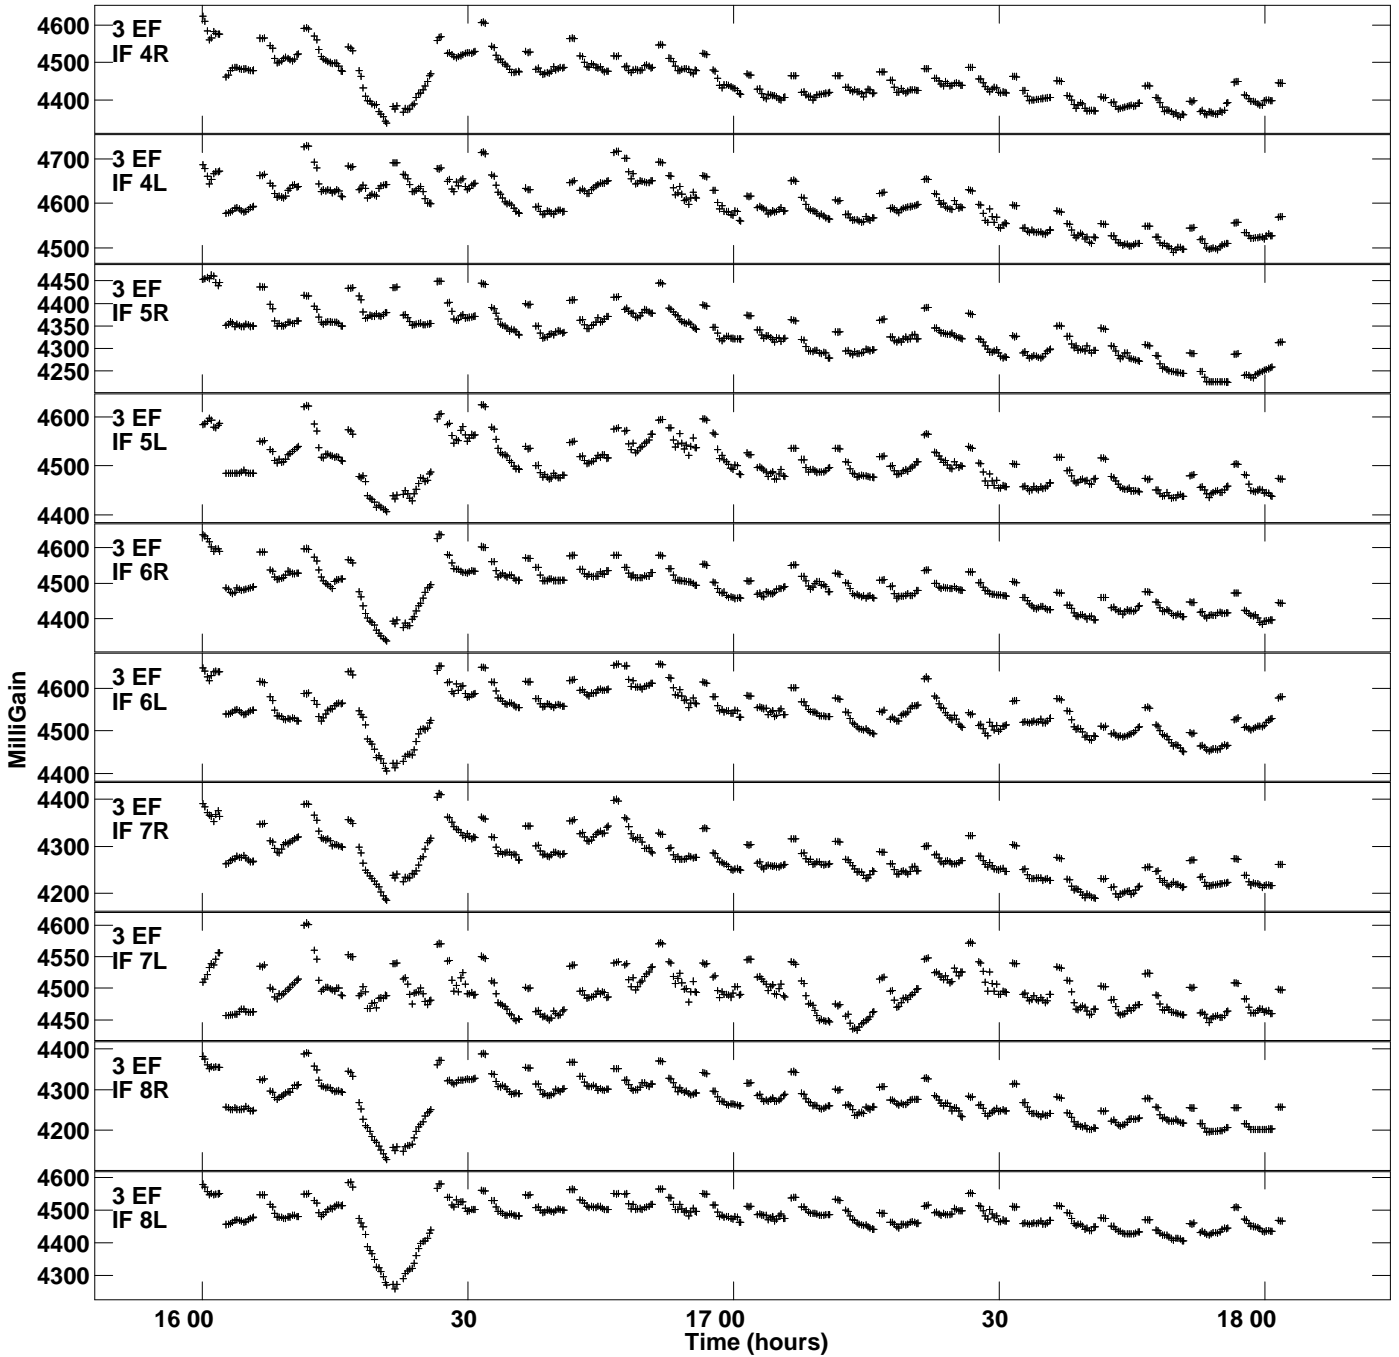

Plot file version 1 created 19-JAN-2024 01:45:07
Gain amp vs UTC time for RSY11.TMP.1
CL 5 Rpol & Lpol IF 1 - 8

Plot file version 2 created 19-JAN-2024 01:45:07
Gain amp vs UTC time for RSY11.TMP.1
CL 5 Rpol & Lpol IF 1 - 8

Plot file version 3 created 19-JAN-2024 01:45:07
Gain amp vs UTC time for RSY11.TMP.1
CL 5 Rpol & Lpol IF 1 - 8

Plot file version 4 created 19-JAN-2024 01:45:07
Gain amp vs UTC time for RSY11.TMP.1
CL 5 Rpol & Lpol IF 1 - 8

Plot file version 5 created 19-JAN-2024 01:45:07
Gain amp vs UTC time for RSY11.TMP.1
CL 5 Rpol & Lpol IF 1 - 8

Plot file version 6 created 19-JAN-2024 01:45:07
Gain amp vs UTC time for RSY11.TMP.1
CL 5 Rpol & Lpol IF 1 - 8

Plot file version 7 created 19-JAN-2024 01:45:07
Gain amp vs UTC time for RSY11.TMP.1
CL 5 Rpol & Lpol IF 1 - 8

Plot file version 8 created 19-JAN-2024 01:45:07
Gain amp vs UTC time for RSY11.TMP.1
CL 5 Rpol & Lpol IF 1 - 8