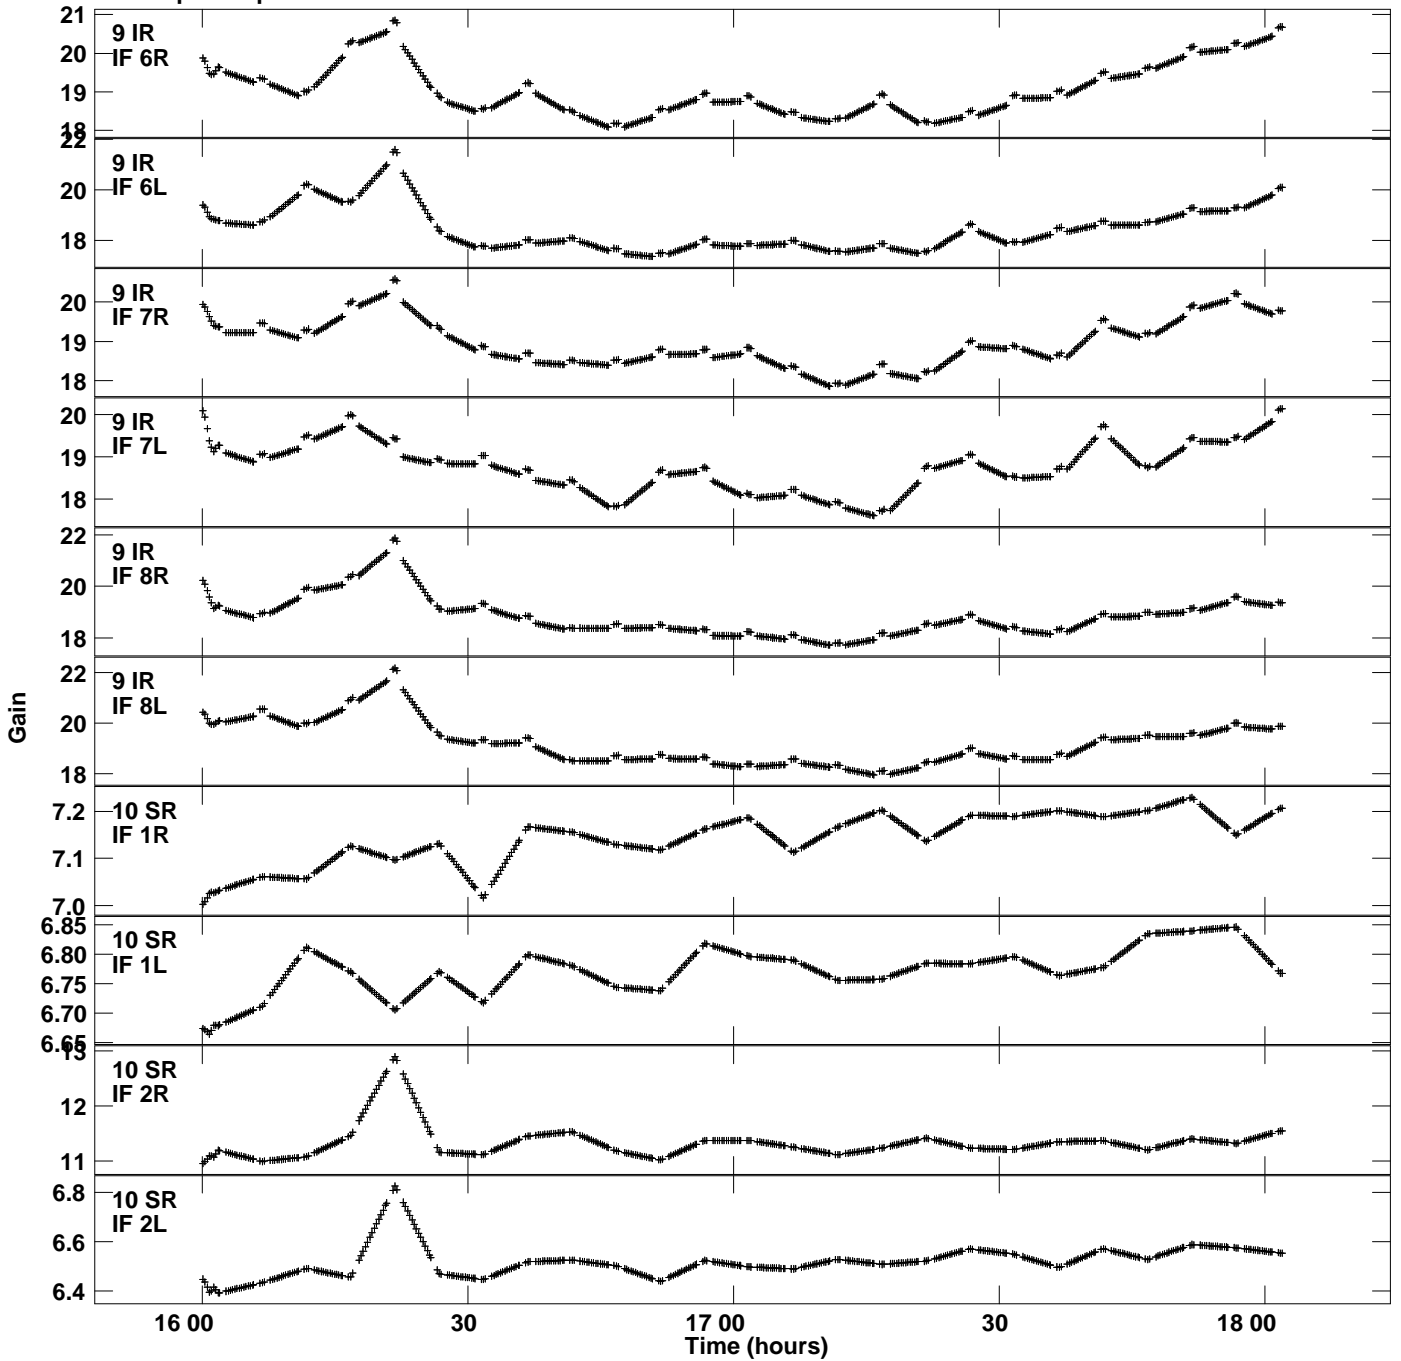

Plot file version 14 created 19-JAN-2024 01:45:07
Gain amp vs UTC time for RSY11.TMP.1
CL 5 Rpol & Lpol IF 1 - 8