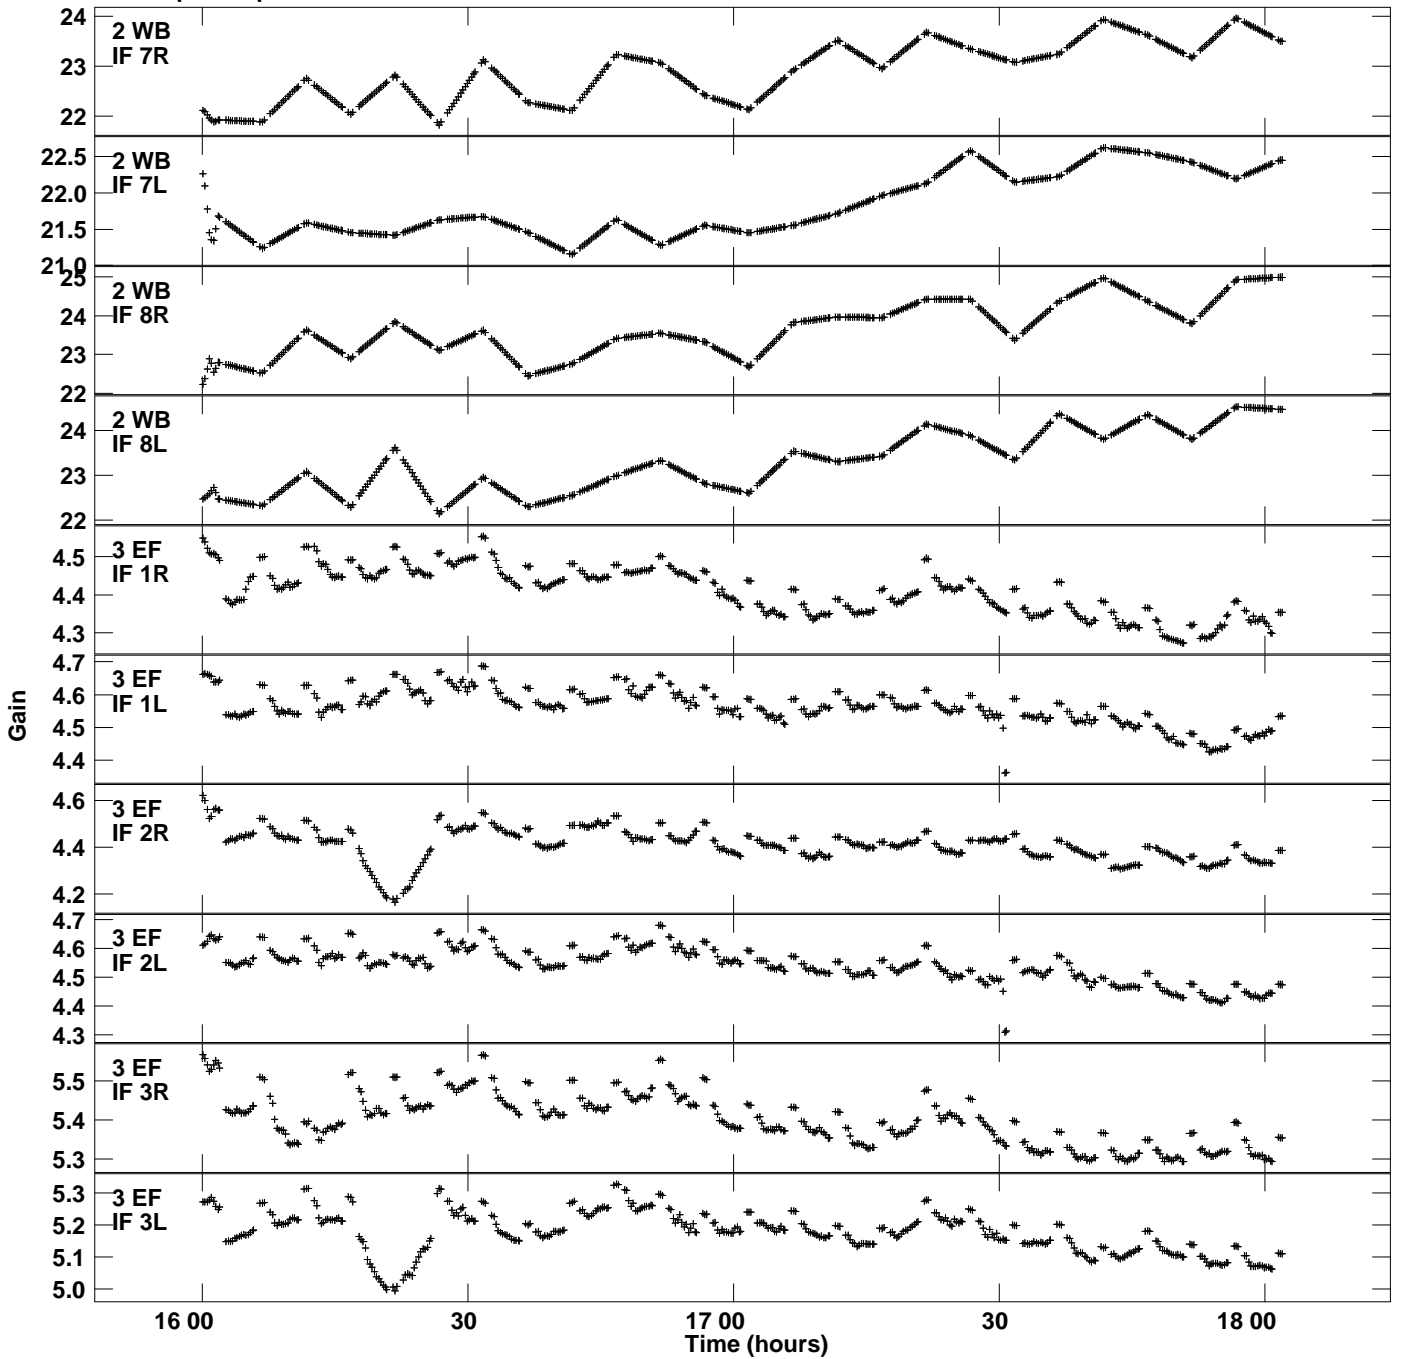

Plot file version 1 created 19-JAN-2024 01:45:07
Gain amp vs UTC time for RSY11.TMP.1
CL 5 Rpol & Lpol IF 1 - 8

Plot file version 2 created 19-JAN-2024 01:45:07
Gain amp vs UTC time for RSY11.TMP.1
CL 5 Rpol & Lpol IF 1 - 8

Plot file version 3 created 19-JAN-2024 01:45:07
Gain amp vs UTC time for RSY11.TMP.1
CL 5 Rpol & Lpol IF 1 - 8

Plot file version 4 created 19-JAN-2024 01:45:07
Gain amp vs UTC time for RSY11.TMP.1
CL 5 Rpol & Lpol IF 1 - 8

Plot file version 5 created 19-JAN-2024 01:45:07
Gain amp vs UTC time for RSY11.TMP.1
CL 5 Rpol & Lpol IF 1 - 8

Plot file version 6 created 19-JAN-2024 01:45:07
Gain amp vs UTC time for RSY11.TMP.1
CL 5 Rpol & Lpol IF 1 - 8

Plot file version 7 created 19-JAN-2024 01:45:07
Gain amp vs UTC time for RSY11.TMP.1
CL 5 Rpol & Lpol IF 1 - 8

Plot file version 8 created 19-JAN-2024 01:45:07
Gain amp vs UTC time for RSY11.TMP.1
CL 5 Rpol & Lpol IF 1 - 8