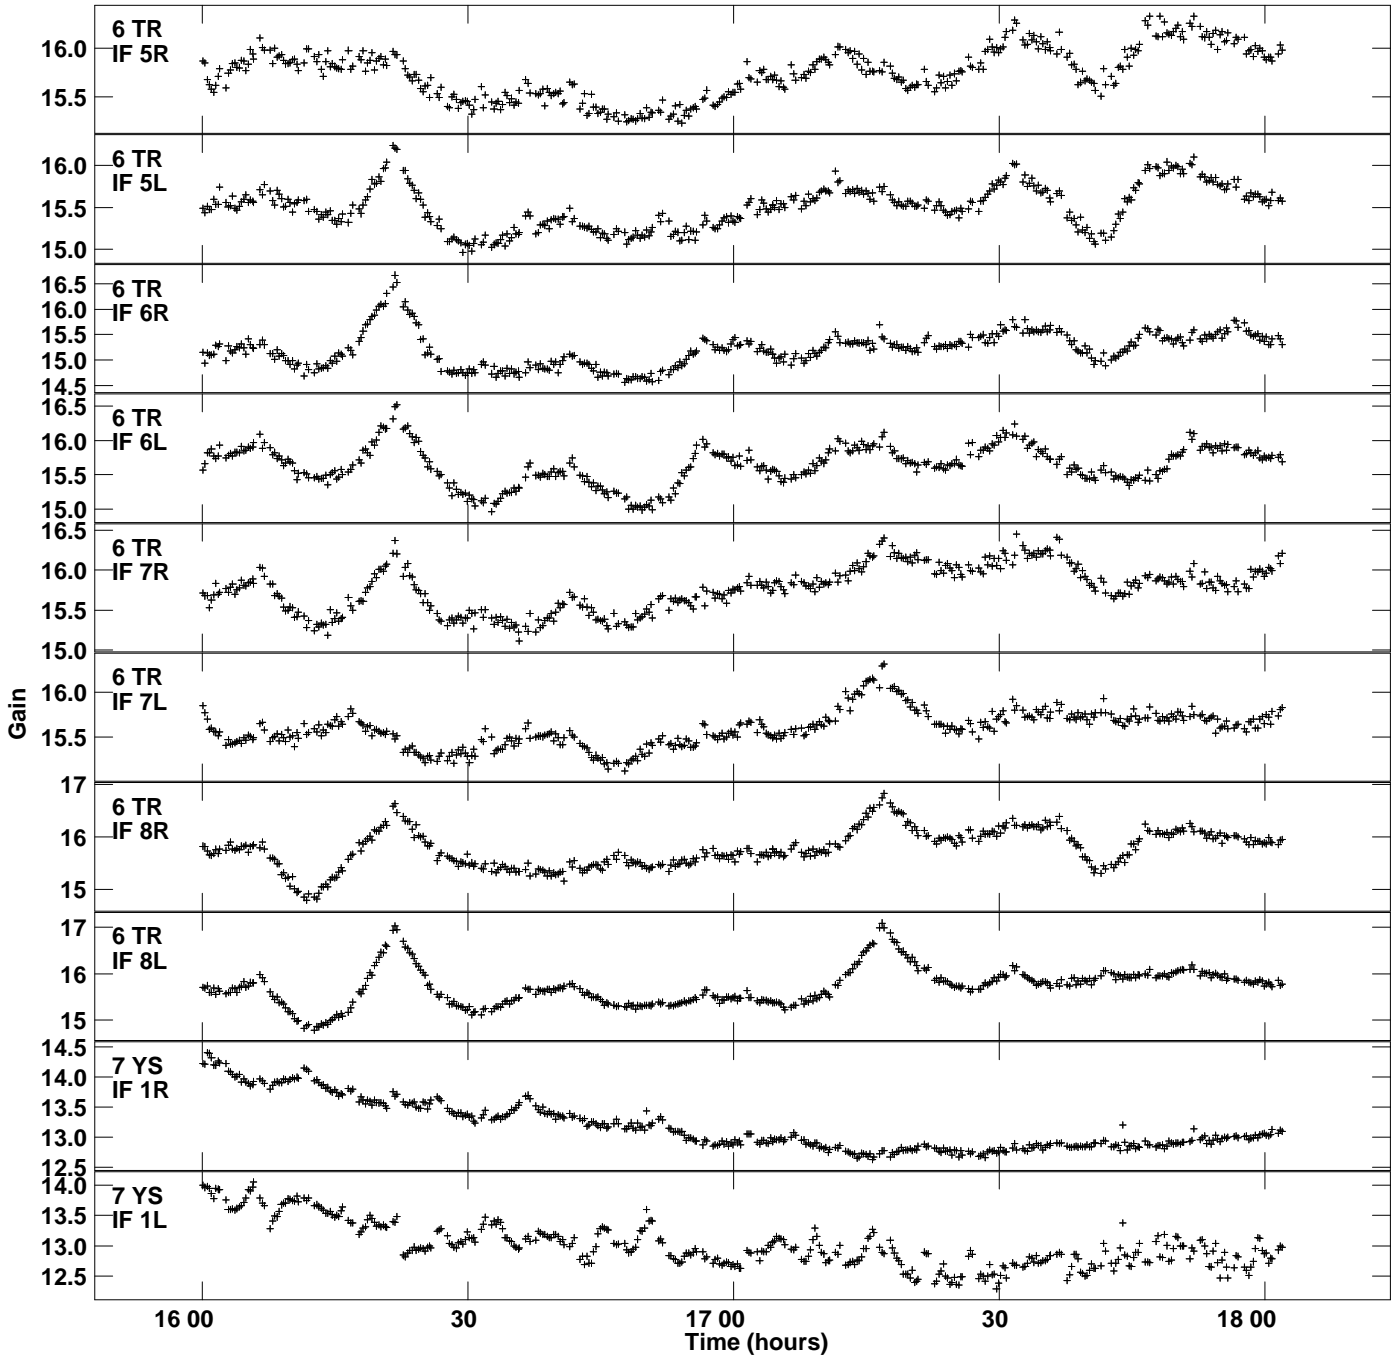

Plot file version 9 created 19-JAN-2024 01:45:07
Gain amp vs UTC time for RSY11.TMP.1
CL 5 Rpol & Lpol IF 1 - 8