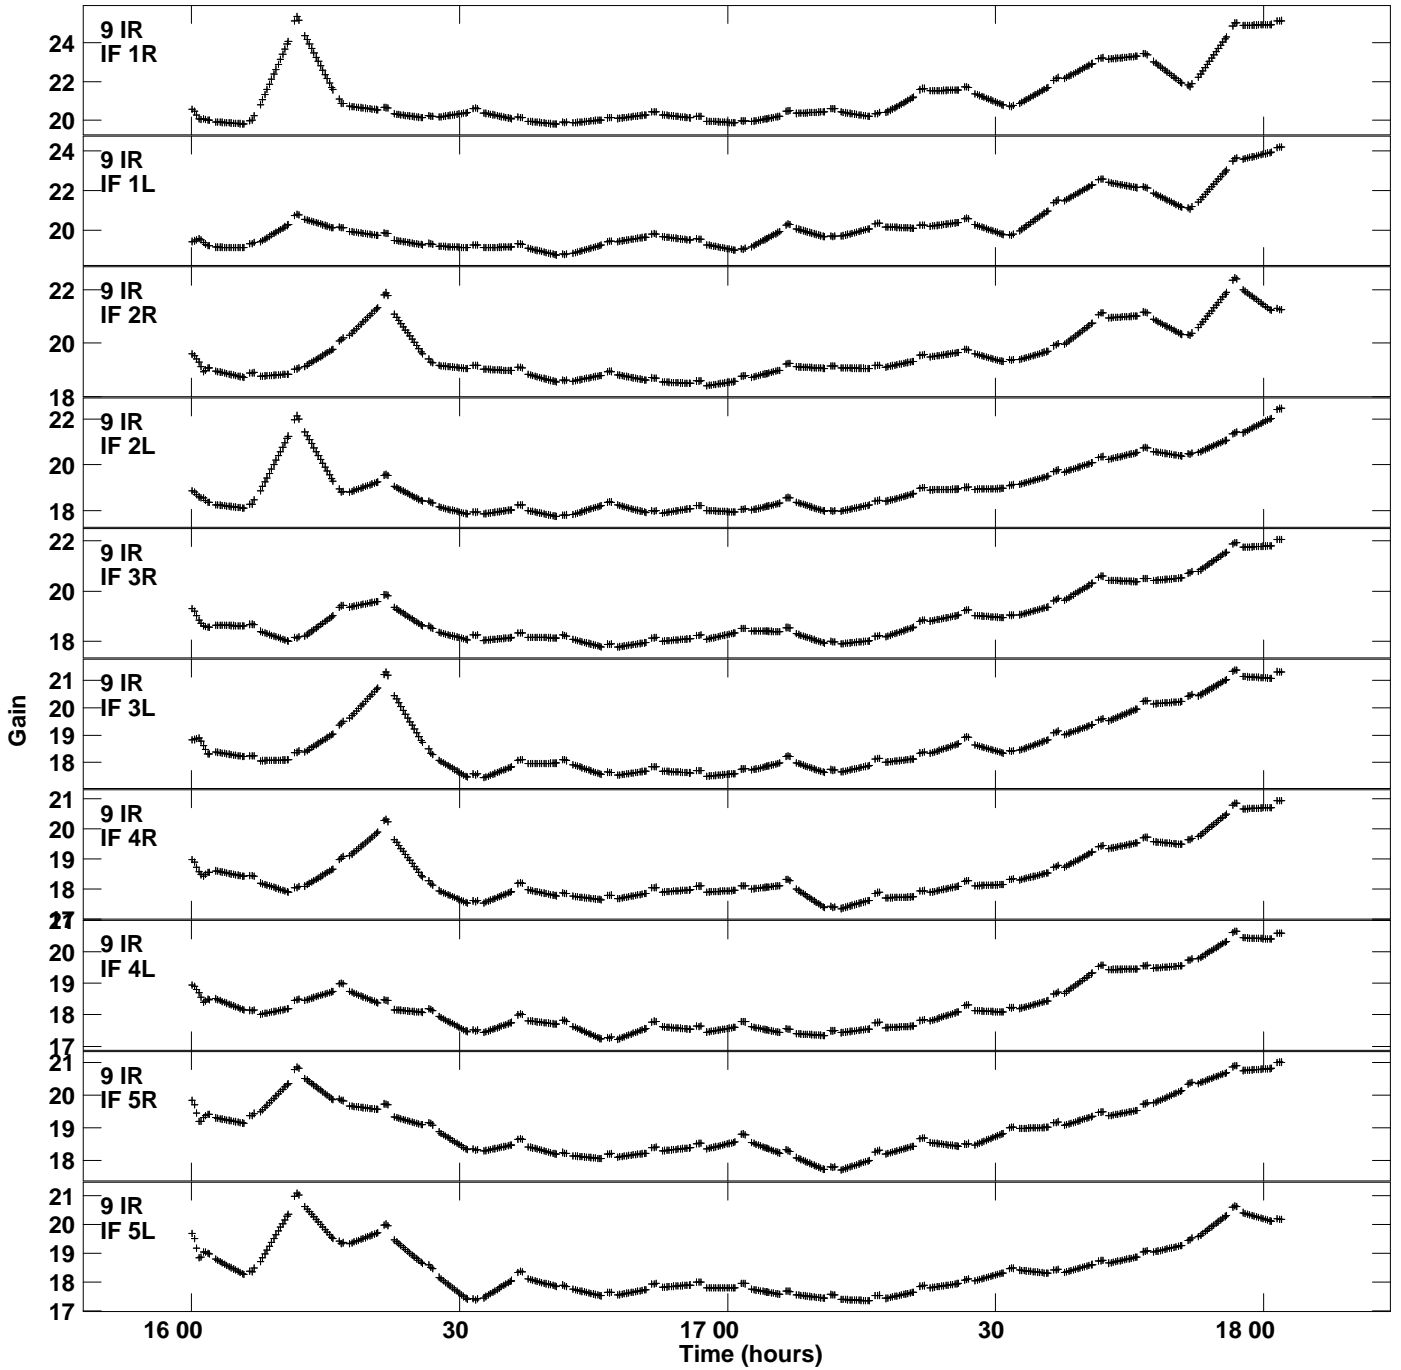

Plot file version 13 created 19-JAN-2024 01:45:07
Gain amp vs UTC time for RSY11.TMP.1
CL 5 Rpol & Lpol IF 1 - 8