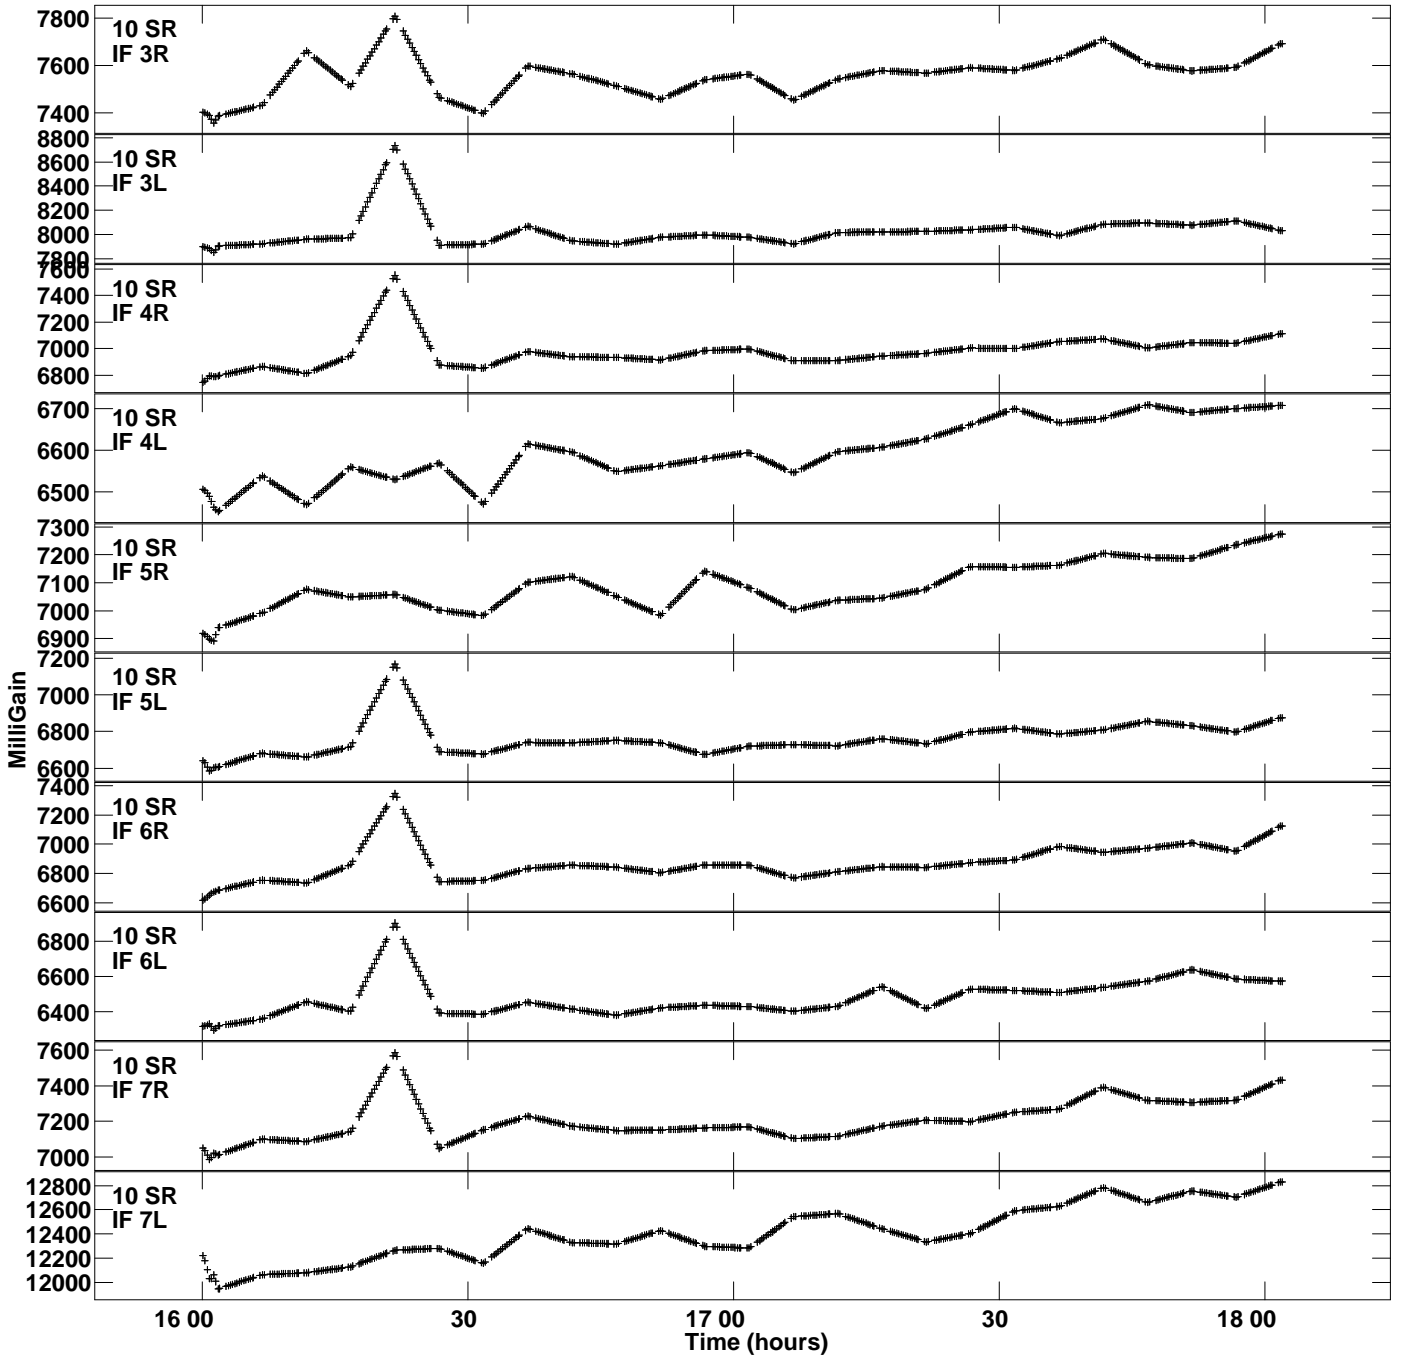

Plot file version 15 created 19-JAN-2024 01:45:07
Gain amp vs UTC time for RSY11.TMP.1
CL 5 Rpol & Lpol IF 1 - 8