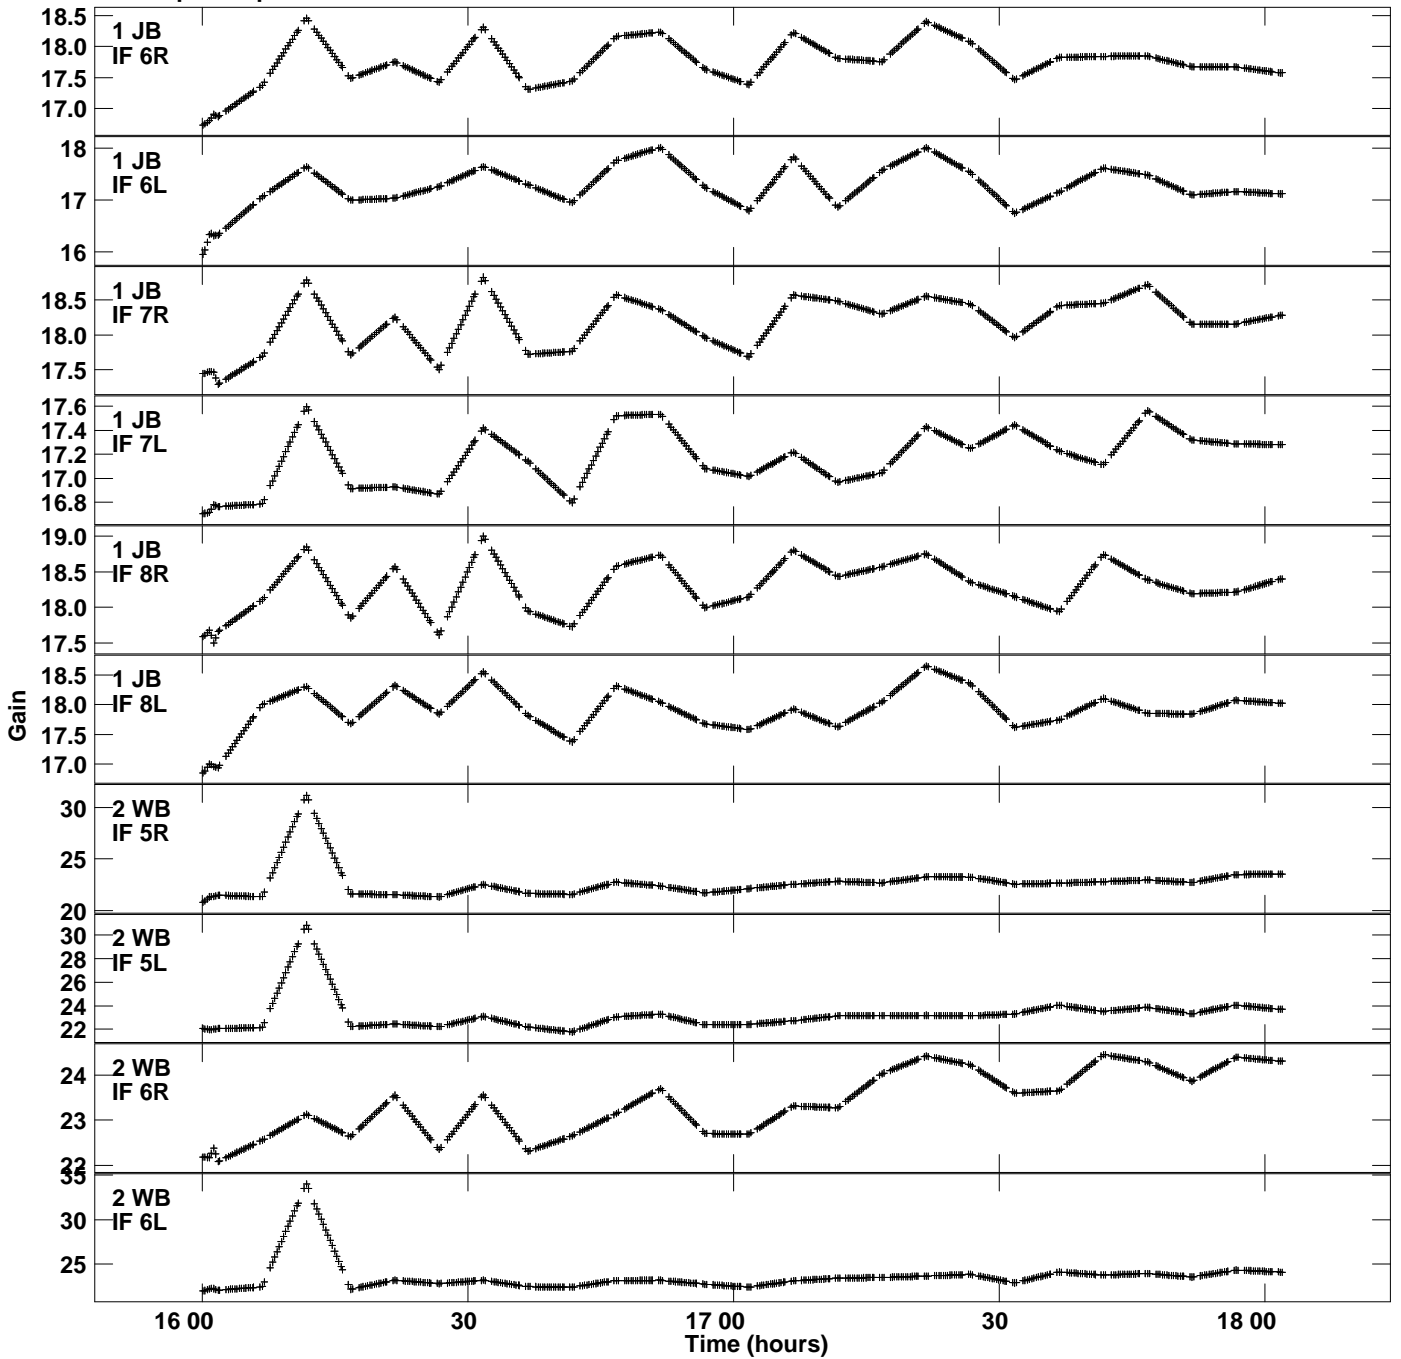

Plot file version 1 created 19-JAN-2024 01:45:07
Gain amp vs UTC time for RSY11.TMP.1
CL 5 Rpol & Lpol IF 1 - 8

Plot file version 2 created 19-JAN-2024 01:45:07
Gain amp vs UTC time for RSY11.TMP.1
CL 5 Rpol & Lpol IF 1 - 8

Plot file version 3 created 19-JAN-2024 01:45:07
Gain amp vs UTC time for RSY11.TMP.1
CL 5 Rpol & Lpol IF 1 - 8

Plot file version 4 created 19-JAN-2024 01:45:07
Gain amp vs UTC time for RSY11.TMP.1
CL 5 Rpol & Lpol IF 1 - 8

Plot file version 5 created 19-JAN-2024 01:45:07
Gain amp vs UTC time for RSY11.TMP.1
CL 5 Rpol & Lpol IF 1 - 8

Plot file version 6 created 19-JAN-2024 01:45:07
Gain amp vs UTC time for RSY11.TMP.1
CL 5 Rpol & Lpol IF 1 - 8

Plot file version 7 created 19-JAN-2024 01:45:07
Gain amp vs UTC time for RSY11.TMP.1
CL 5 Rpol & Lpol IF 1 - 8

Plot file version 8 created 19-JAN-2024 01:45:07
Gain amp vs UTC time for RSY11.TMP.1
CL 5 Rpol & Lpol IF 1 - 8