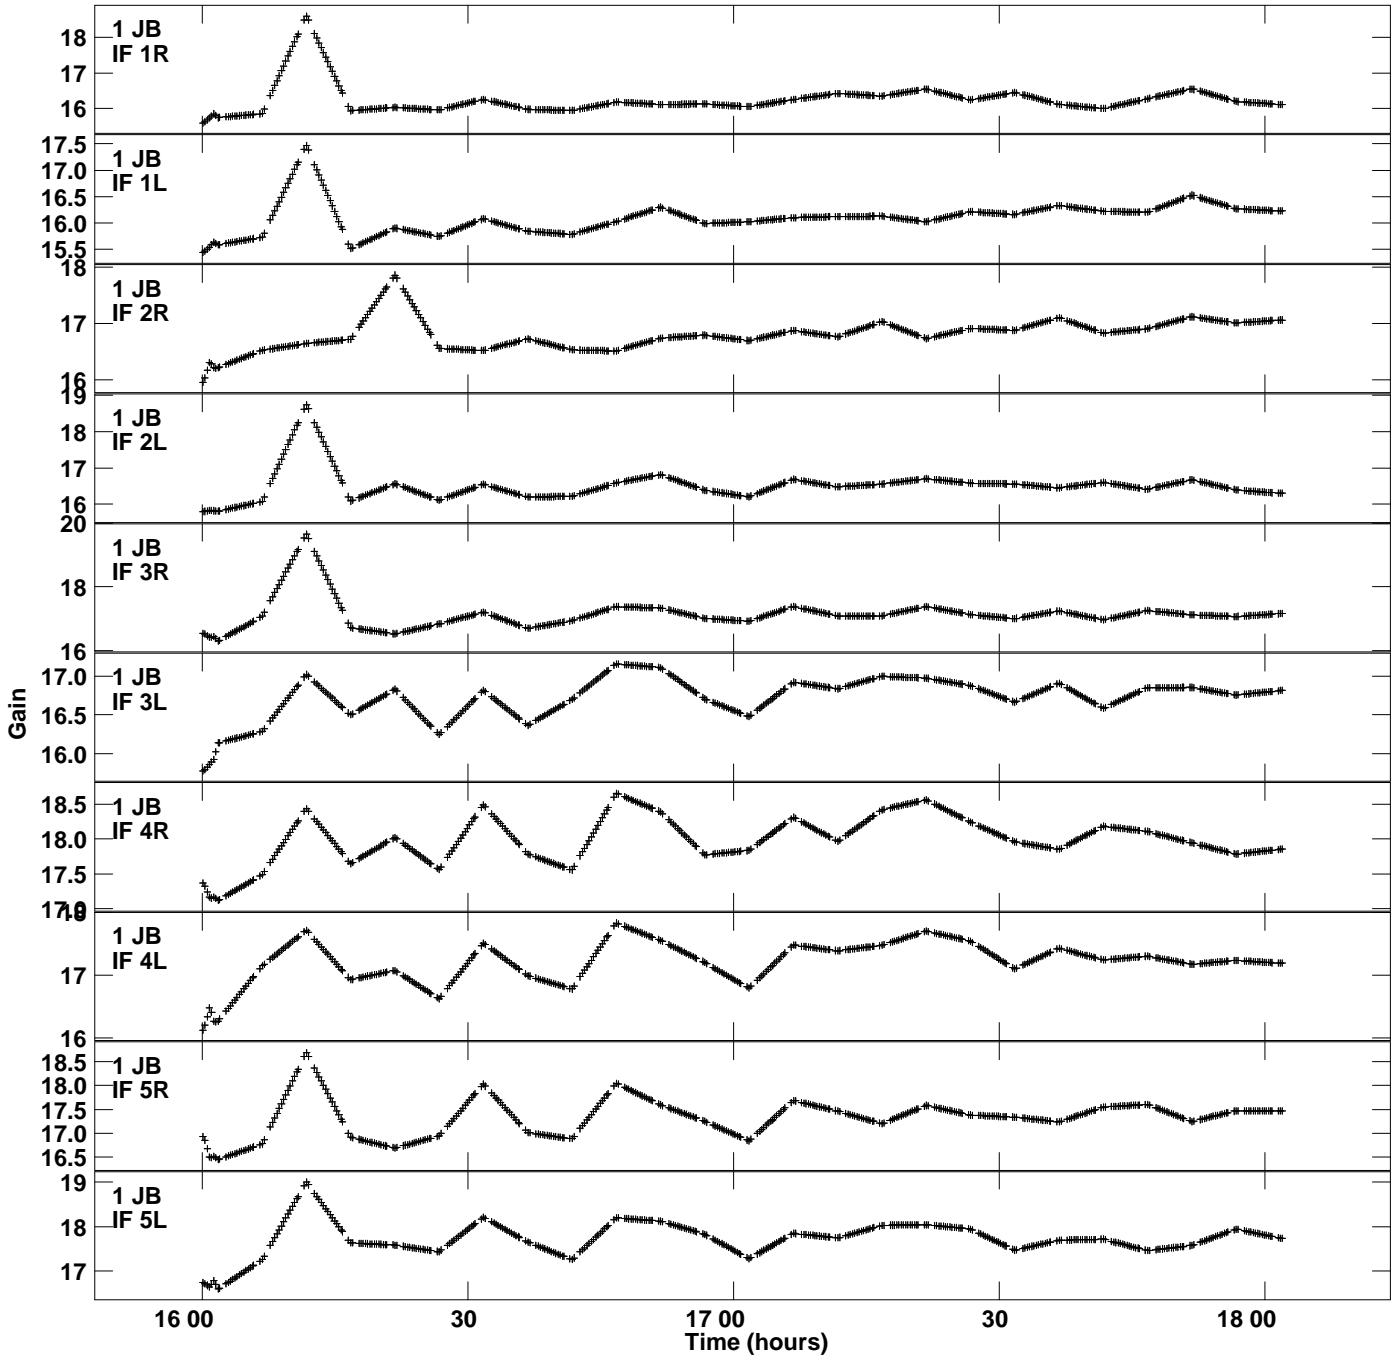

Plot file version 1 created 19-JAN-2024 01:45:07
Gain amp vs UTC time for RSY11.TMP.1
CL 5 Rpol & Lpol IF 1 - 8

Plot file version 2 created 19-JAN-2024 01:45:07
Gain amp vs UTC time for RSY11.TMP.1
CL 5 Rpol & Lpol IF 1 - 8

Plot file version 3 created 19-JAN-2024 01:45:07
Gain amp vs UTC time for RSY11.TMP.1
CL 5 Rpol & Lpol IF 1 - 8

Plot file version 4 created 19-JAN-2024 01:45:07
Gain amp vs UTC time for RSY11.TMP.1
CL 5 Rpol & Lpol IF 1 - 8

Plot file version 5 created 19-JAN-2024 01:45:07
Gain amp vs UTC time for RSY11.TMP.1
CL 5 Rpol & Lpol IF 1 - 8

Plot file version 6 created 19-JAN-2024 01:45:07
Gain amp vs UTC time for RSY11.TMP.1
CL 5 Rpol & Lpol IF 1 - 8

Plot file version 7 created 19-JAN-2024 01:45:07
Gain amp vs UTC time for RSY11.TMP.1
CL 5 Rpol & Lpol IF 1 - 8

Plot file version 8 created 19-JAN-2024 01:45:07
Gain amp vs UTC time for RSY11.TMP.1
CL 5 Rpol & Lpol IF 1 - 8