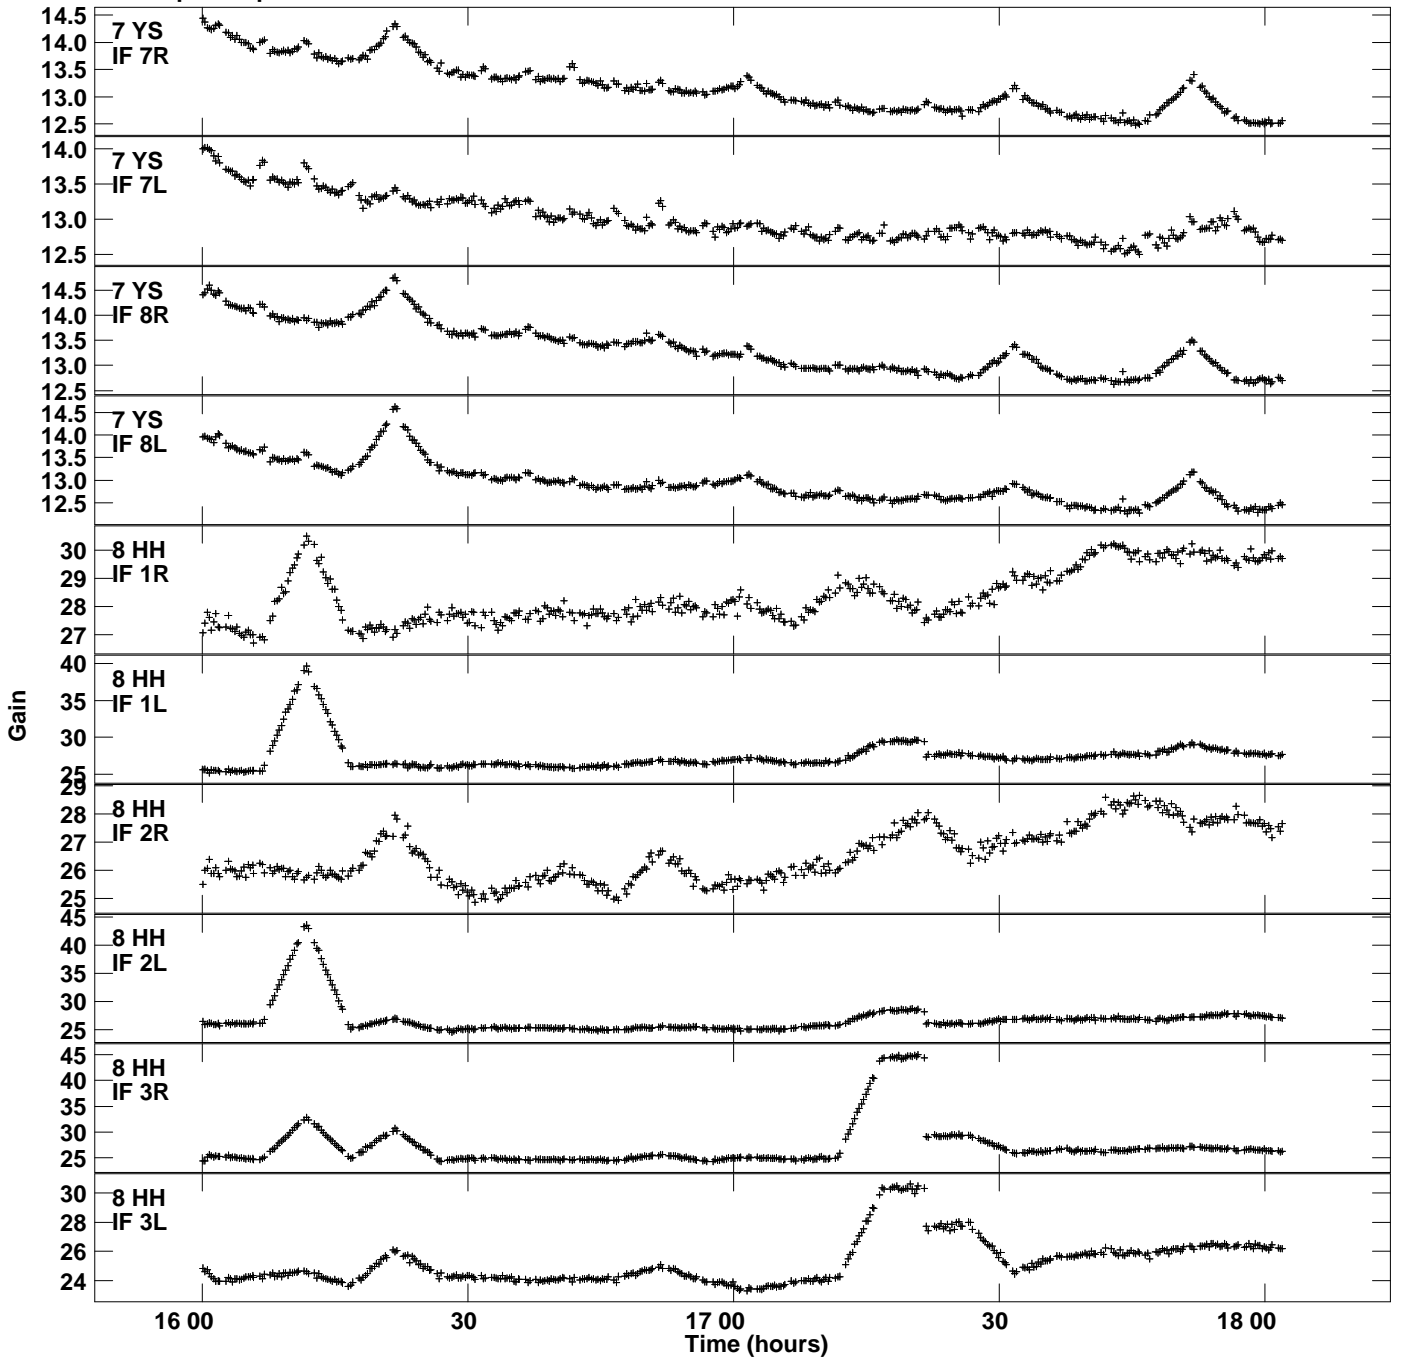

Plot file version 11 created 19-JAN-2024 01:45:07
Gain amp vs UTC time for RSY11.TMP.1
CL 5 Rpol & Lpol IF 1 - 8