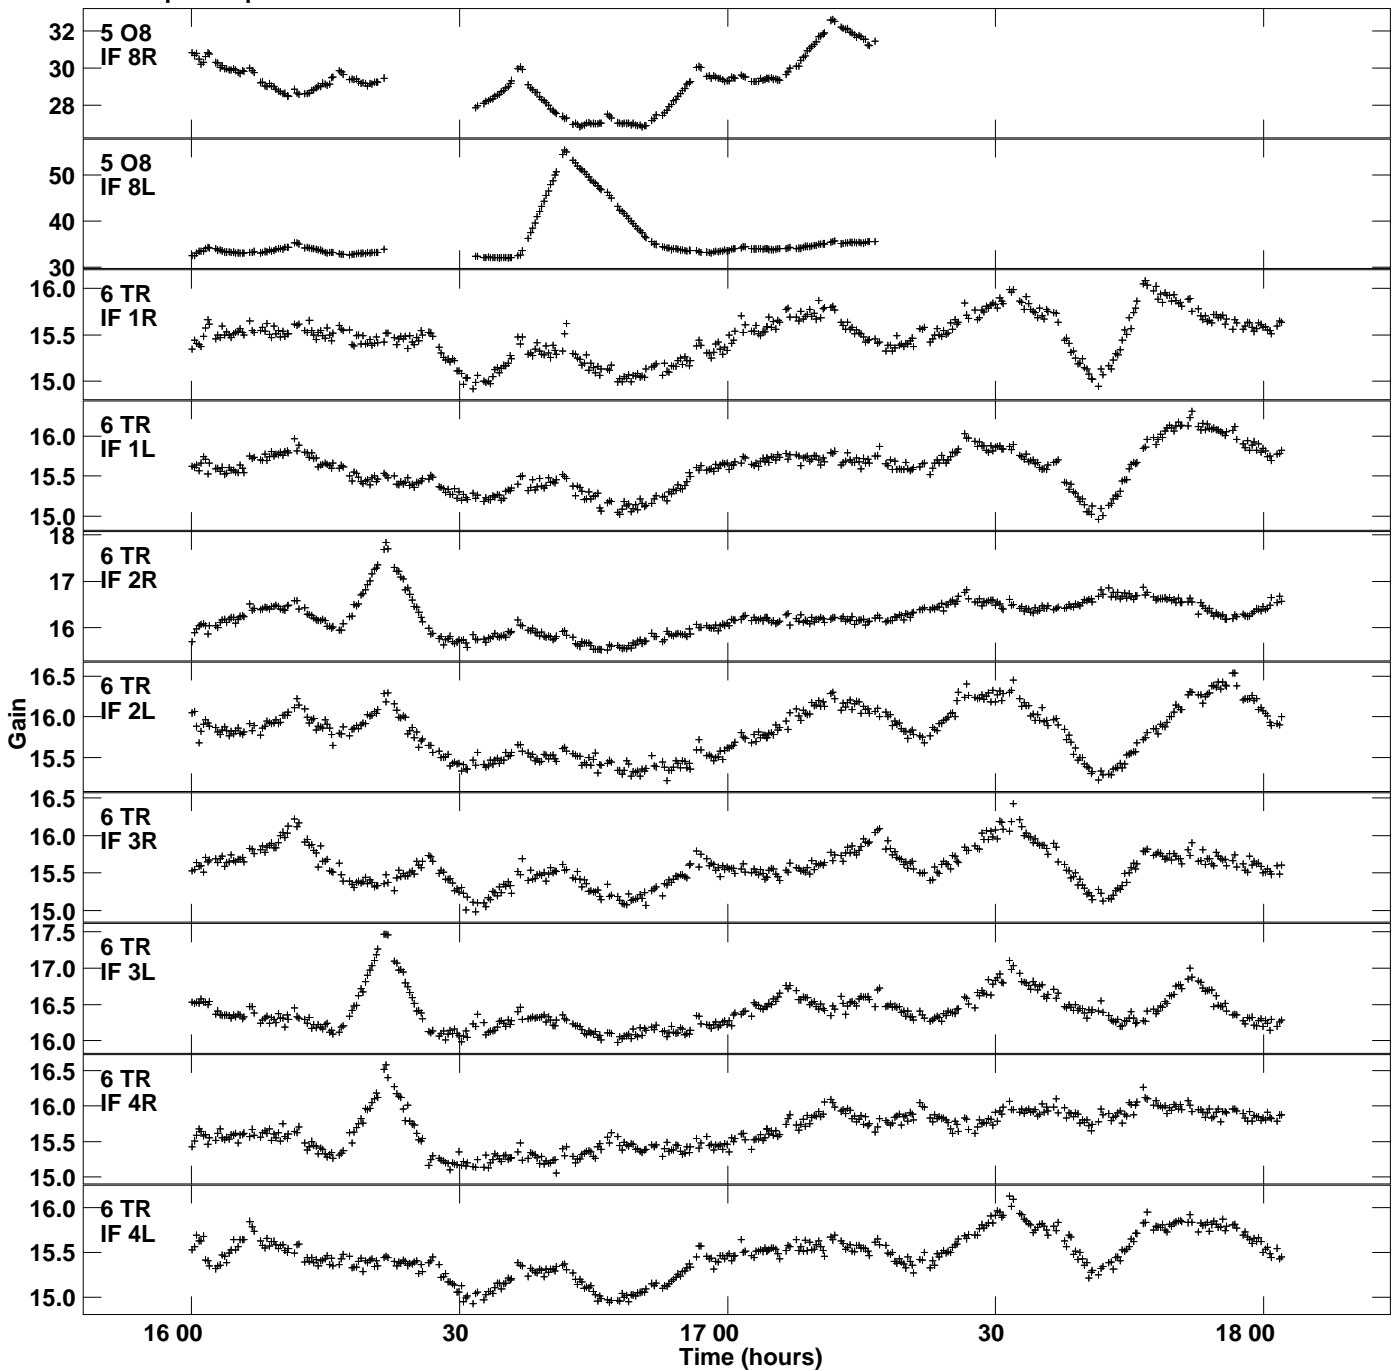

Plot file version 1 created 19-JAN-2024 01:45:07
Gain amp vs UTC time for RSY11.TMP.1
CL 5 Rpol & Lpol IF 1 - 8

Plot file version 2 created 19-JAN-2024 01:45:07
Gain amp vs UTC time for RSY11.TMP.1
CL 5 Rpol & Lpol IF 1 - 8

Plot file version 3 created 19-JAN-2024 01:45:07
Gain amp vs UTC time for RSY11.TMP.1
CL 5 Rpol & Lpol IF 1 - 8

Plot file version 4 created 19-JAN-2024 01:45:07
Gain amp vs UTC time for RSY11.TMP.1
CL 5 Rpol & Lpol IF 1 - 8

Plot file version 5 created 19-JAN-2024 01:45:07
Gain amp vs UTC time for RSY11.TMP.1
CL 5 Rpol & Lpol IF 1 - 8

Plot file version 6 created 19-JAN-2024 01:45:07
Gain amp vs UTC time for RSY11.TMP.1
CL 5 Rpol & Lpol IF 1 - 8

Plot file version 7 created 19-JAN-2024 01:45:07
Gain amp vs UTC time for RSY11.TMP.1
CL 5 Rpol & Lpol IF 1 - 8

Plot file version 8 created 19-JAN-2024 01:45:07
Gain amp vs UTC time for RSY11.TMP.1
CL 5 Rpol & Lpol IF 1 - 8