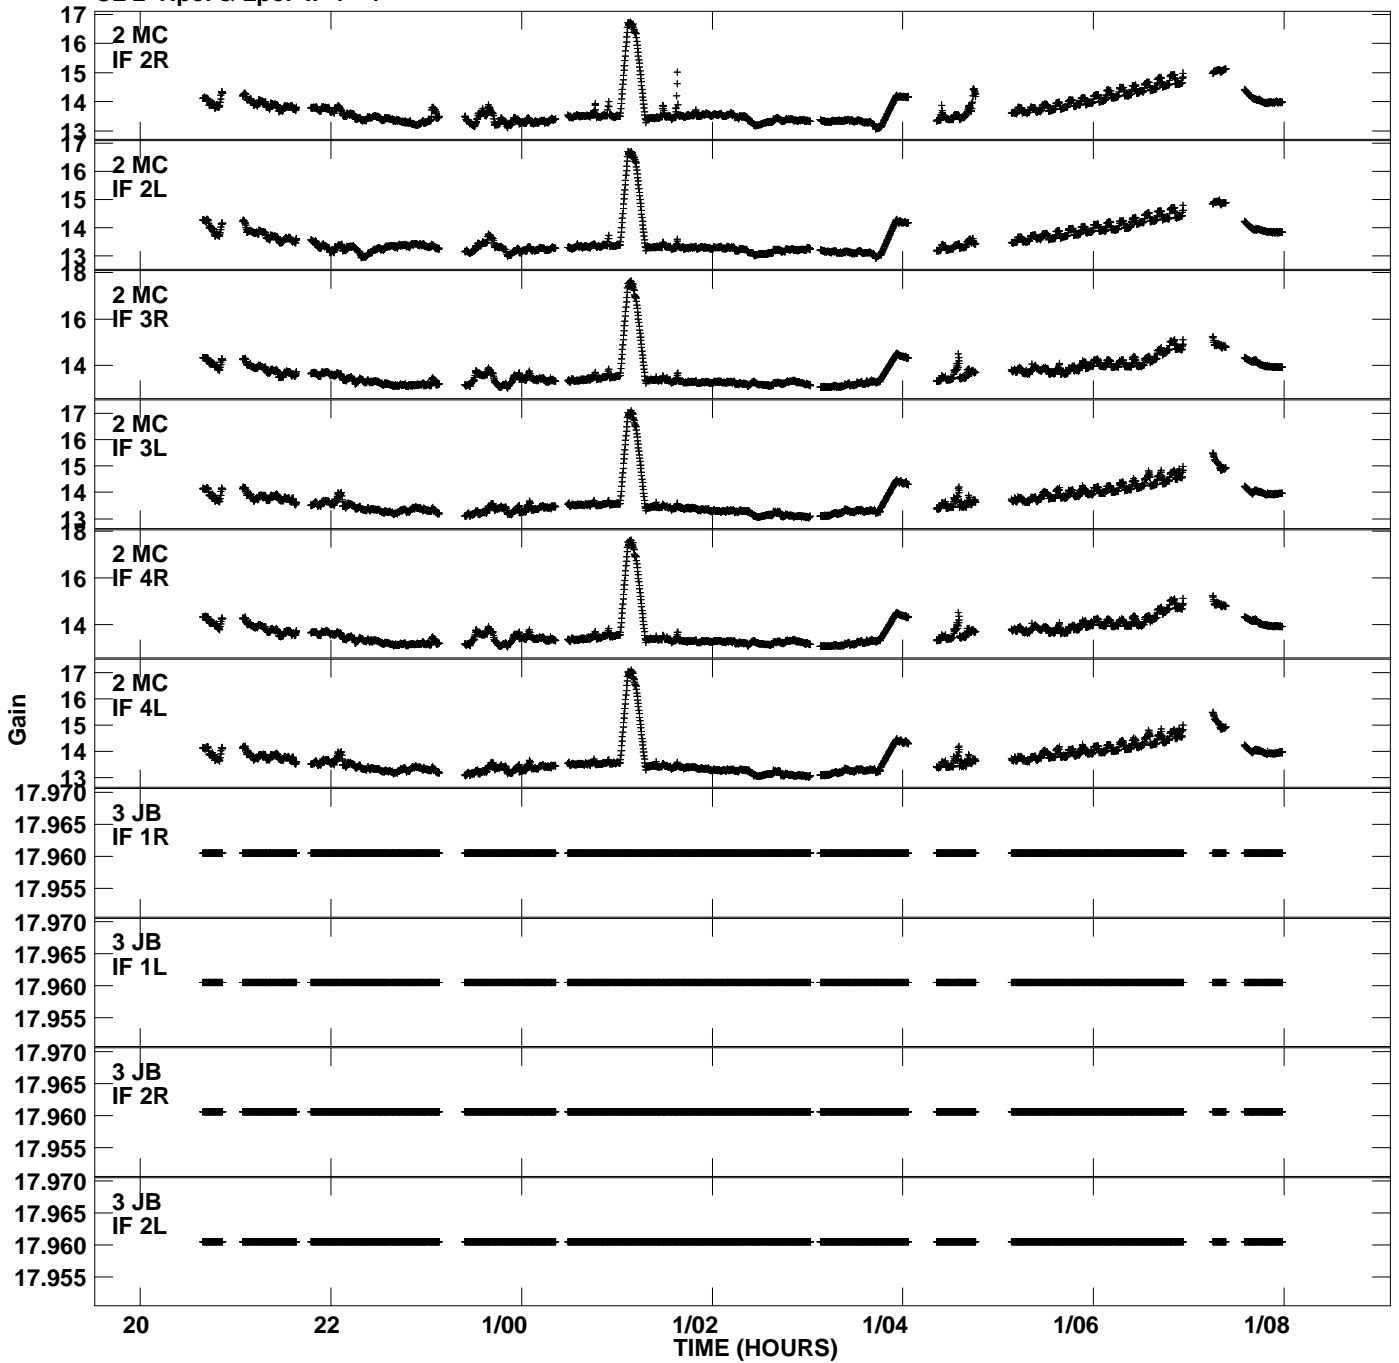

Plot file version 1 created 02-JUL-2007 16:15:51
Gain amp vs UTC time for RT004.UVDATA.1
CL 2 Rpol & Lpol IF 1 - 4

Plot file version 2 created 02-JUL-2007 16:15:51
Gain amp vs UTC time for RT004.UVDATA.1
CL 2 Rpol & Lpol IF 1 - 4

Plot file version 3 created 02-JUL-2007 16:15:52
Gain amp vs UTC time for RT004.UVDATA.1
CL 2 Rpol & Lpol IF 1 - 4

Plot file version 4 created 02-JUL-2007 16:15:52
Gain amp vs UTC time for RT004.UVDATA.1
CL 2 Rpol & Lpol IF 1 - 4

Plot file version 5 created 02-JUL-2007 16:15:52
Gain amp vs UTC time for RT004.UVDATA.1
CL 2 Rpol & Lpol IF 1 - 4