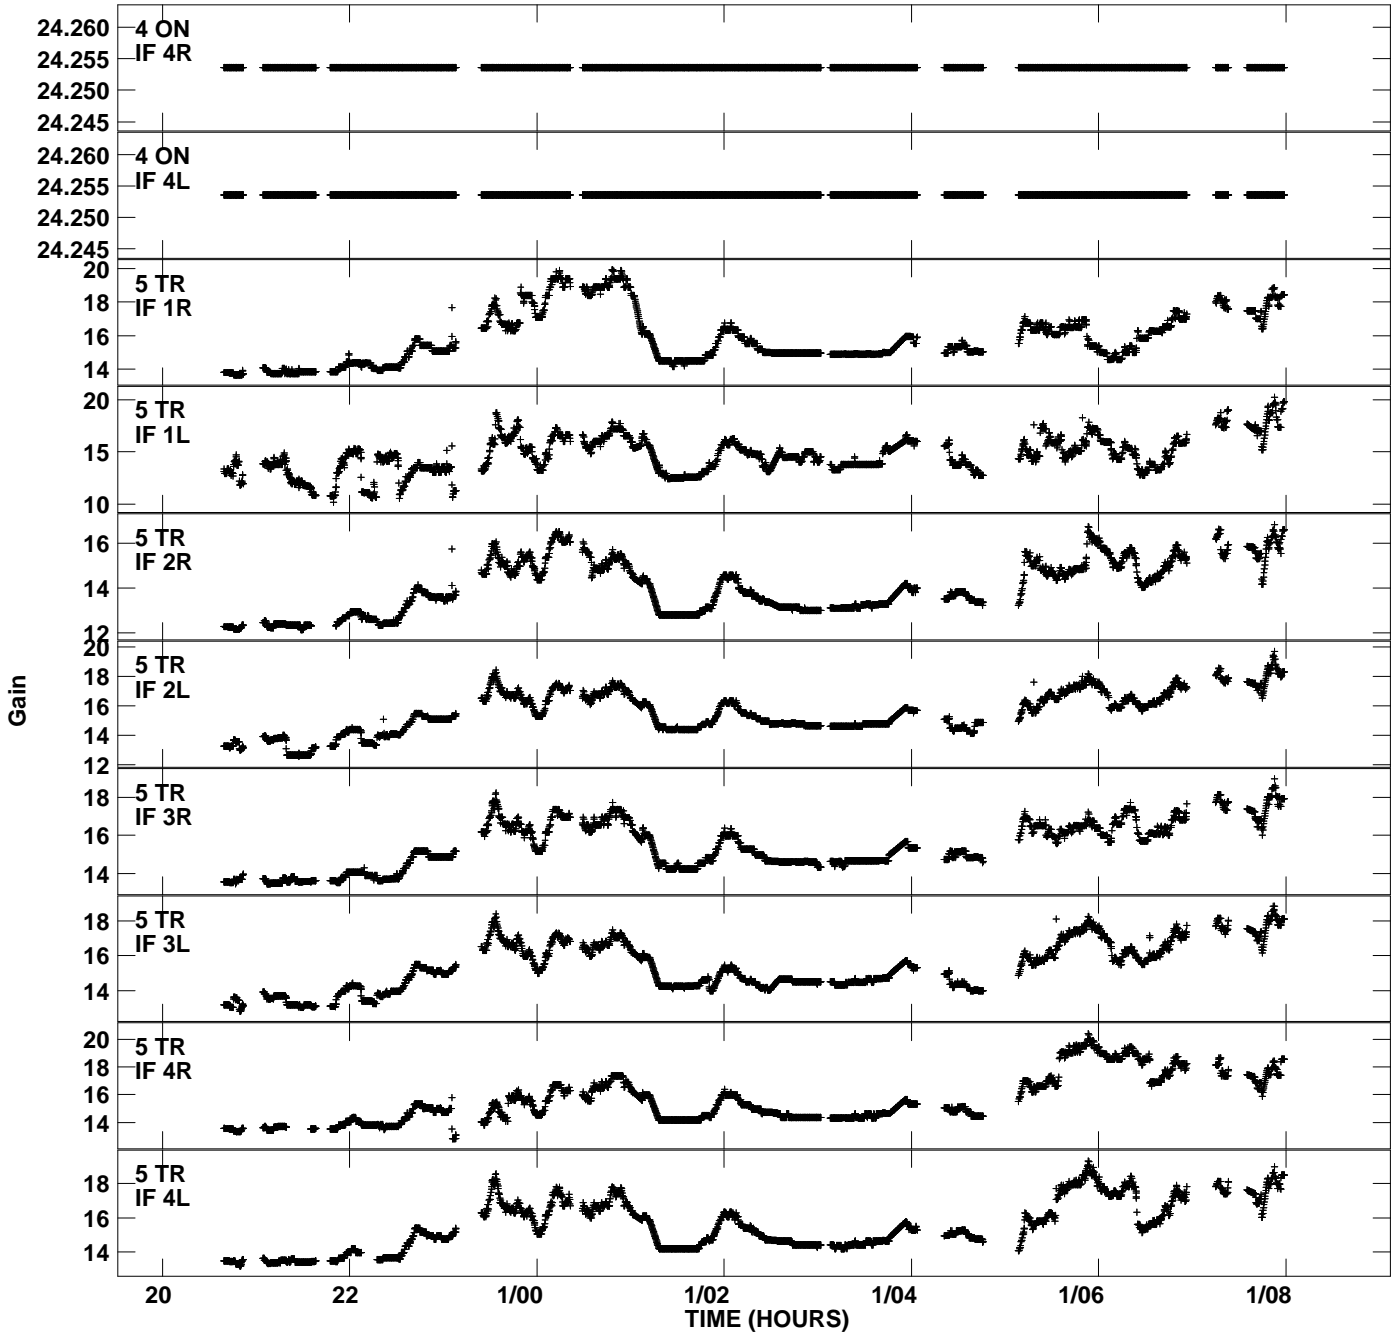

Plot file version 1 created 02-JUL-2007 16:15:51
Gain amp vs UTC time for RT004.UVDATA.1
CL 2 Rpol & Lpol IF 1 - 4

Plot file version 2 created 02-JUL-2007 16:15:51
Gain amp vs UTC time for RT004.UVDATA.1
CL 2 Rpol & Lpol IF 1 - 4

Plot file version 3 created 02-JUL-2007 16:15:52
Gain amp vs UTC time for RT004.UVDATA.1
CL 2 Rpol & Lpol IF 1 - 4

Plot file version 4 created 02-JUL-2007 16:15:52
Gain amp vs UTC time for RT004.UVDATA.1
CL 2 Rpol & Lpol IF 1 - 4

Plot file version 5 created 02-JUL-2007 16:15:52
Gain amp vs UTC time for RT004.UVDATA.1
CL 2 Rpol & Lpol IF 1 - 4