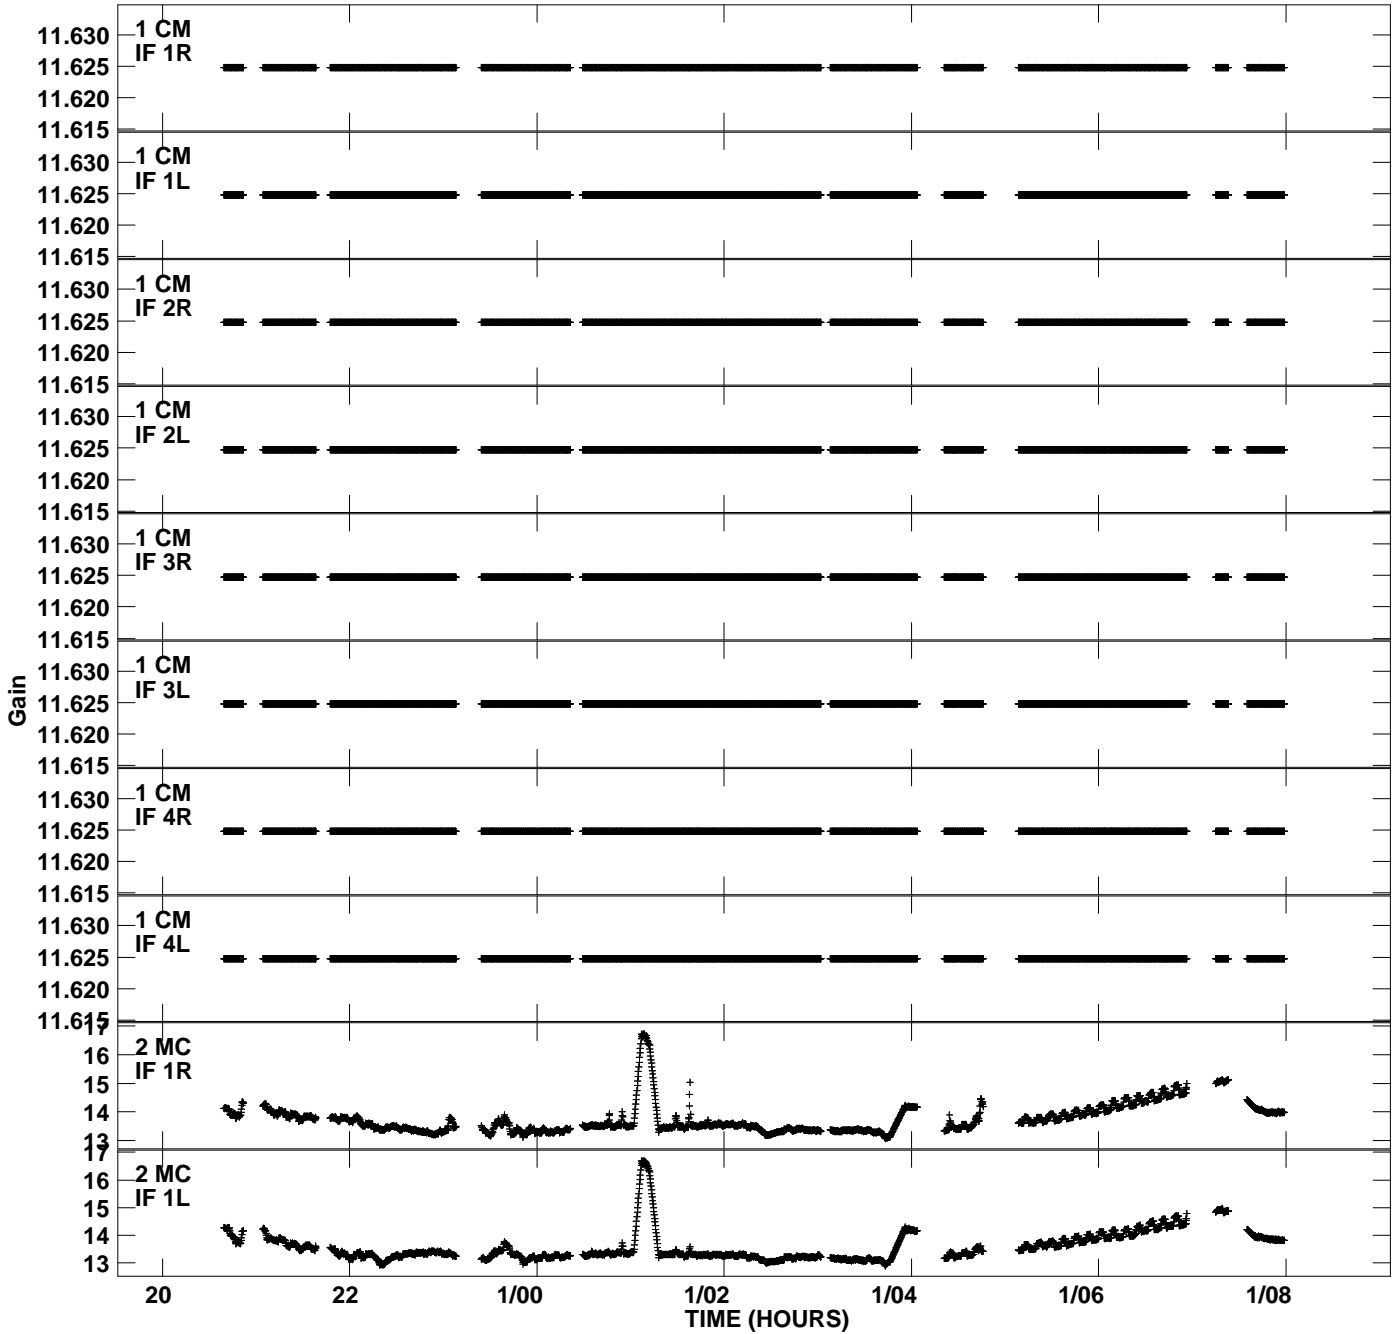

Plot file version 1 created 02-JUL-2007 16:15:51
Gain amp vs UTC time for RT004.UVDATA.1
CL 2 Rpol & Lpol IF 1 - 4

Plot file version 2 created 02-JUL-2007 16:15:51
Gain amp vs UTC time for RT004.UVDATA.1
CL 2 Rpol & Lpol IF 1 - 4

Plot file version 3 created 02-JUL-2007 16:15:52
Gain amp vs UTC time for RT004.UVDATA.1
CL 2 Rpol & Lpol IF 1 - 4

Plot file version 4 created 02-JUL-2007 16:15:52
Gain amp vs UTC time for RT004.UVDATA.1
CL 2 Rpol & Lpol IF 1 - 4

Plot file version 5 created 02-JUL-2007 16:15:52
Gain amp vs UTC time for RT004.UVDATA.1
CL 2 Rpol & Lpol IF 1 - 4