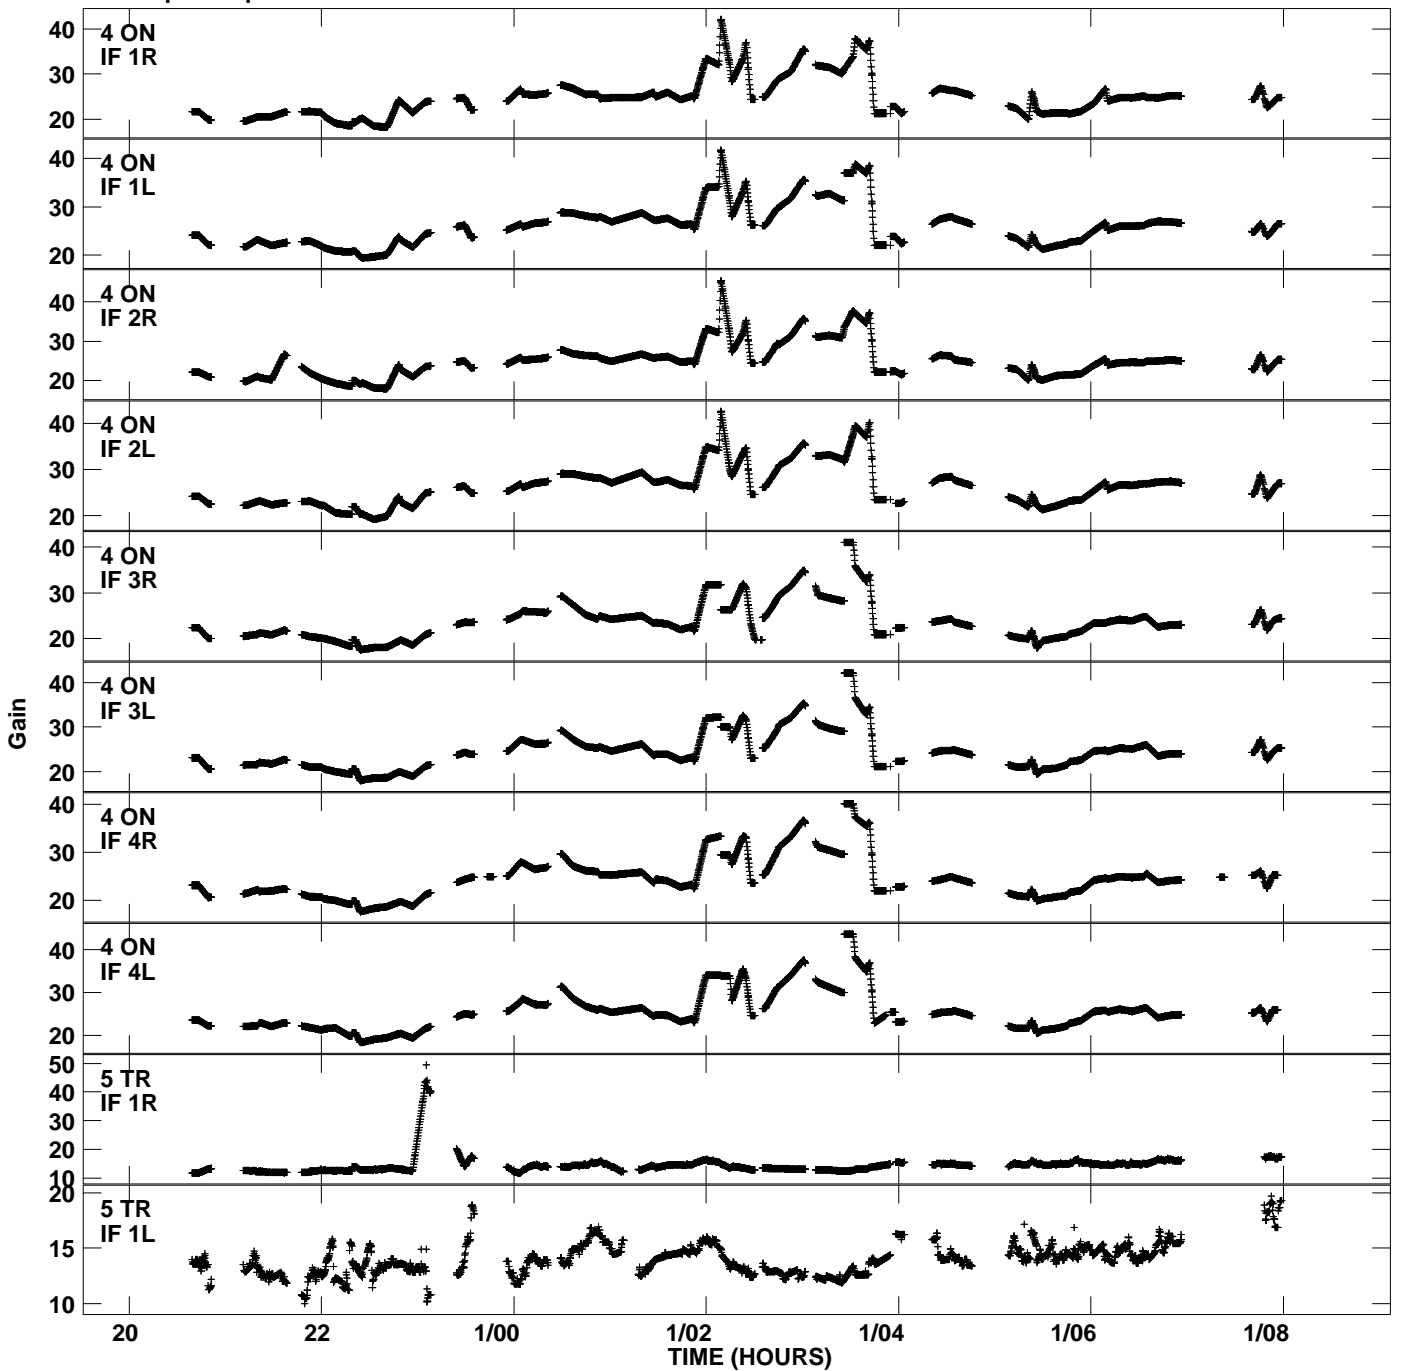

Plot file version 1 created 02-JUL-2007 17:25:37
Gain amp vs UTC time for RT004.TMP.1
CL 4 Rpol & Lpol IF 1 - 4

Plot file version 2 created 02-JUL-2007 17:25:37
Gain amp vs UTC time for RT004.TMP.1
CL 4 Rpol & Lpol IF 1 - 4

Plot file version 3 created 02-JUL-2007 17:25:37
Gain amp vs UTC time for RT004.TMP.1
CL 4 Rpol & Lpol IF 1 - 4

Plot file version 4 created 02-JUL-2007 17:25:37
Gain amp vs UTC time for RT004.TMP.1
CL 4 Rpol & Lpol IF 1 - 4

Plot file version 5 created 02-JUL-2007 17:25:37
Gain amp vs UTC time for RT004.TMP.1
CL 4 Rpol & Lpol IF 1 - 4