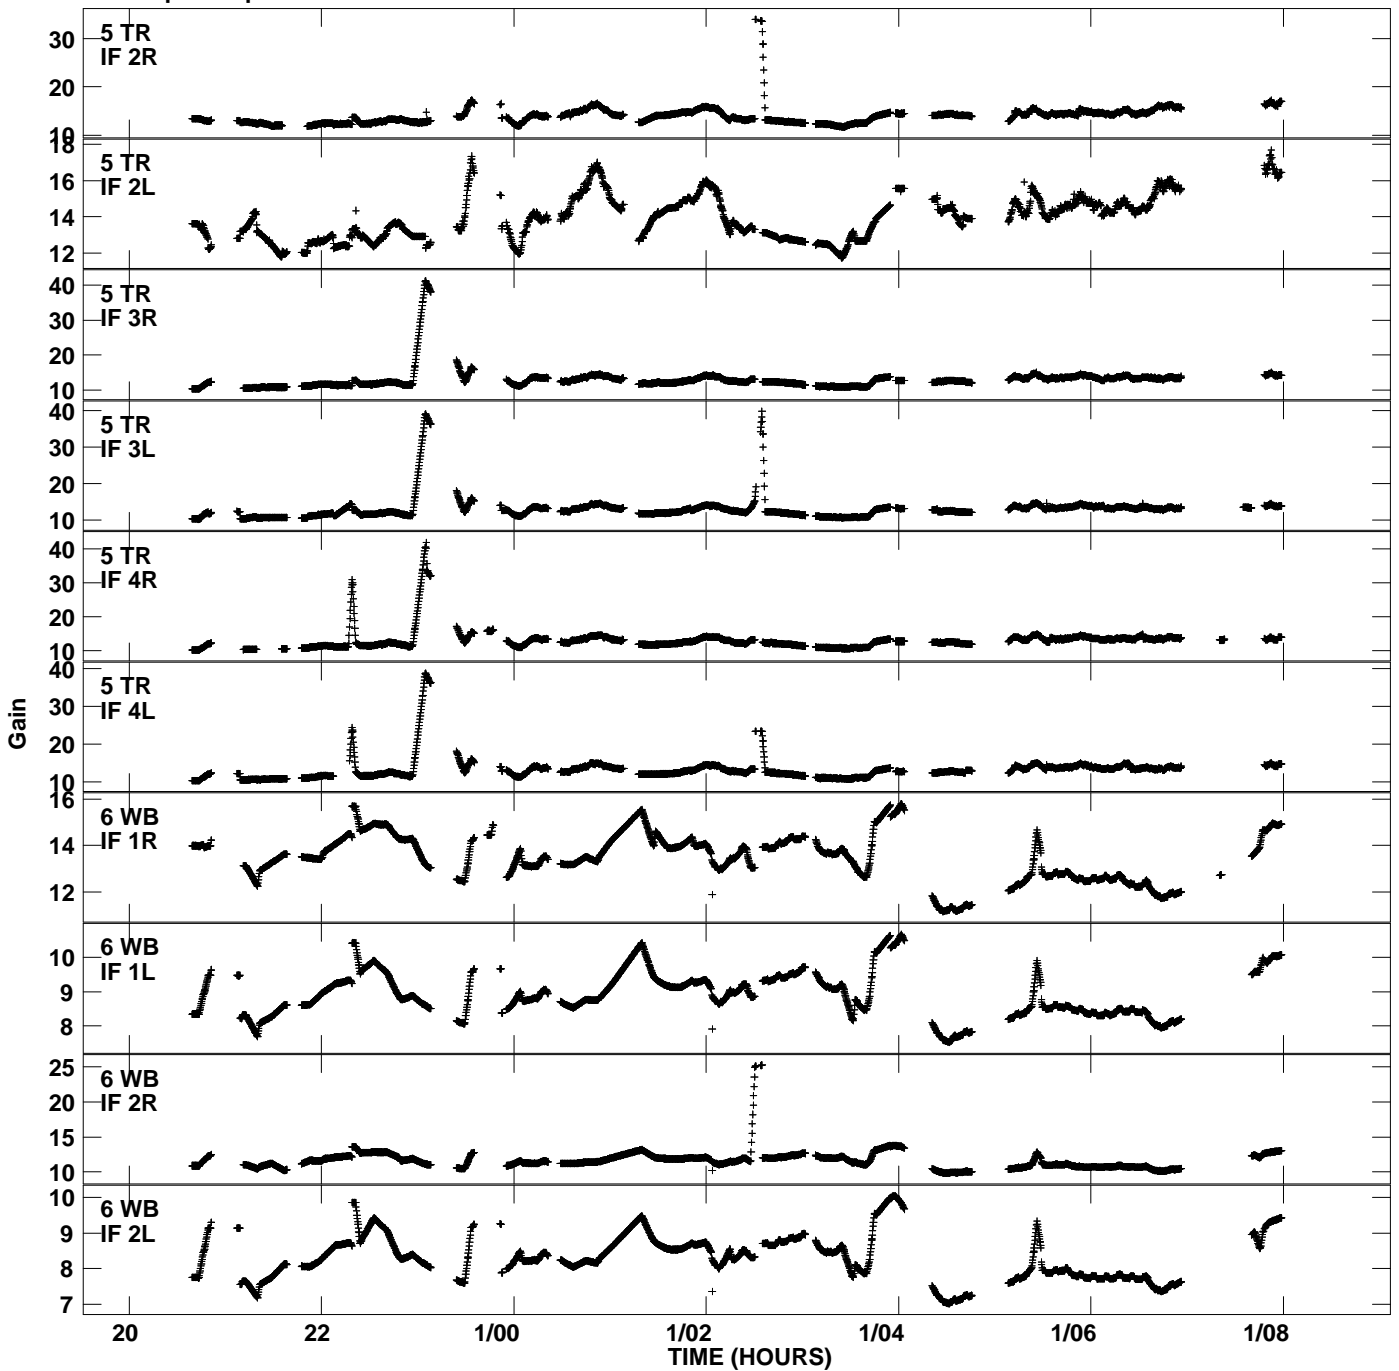

Plot file version 1 created 02-JUL-2007 17:25:37
Gain amp vs UTC time for RT004.TMP.1
CL 4 Rpol & Lpol IF 1 - 4

Plot file version 2 created 02-JUL-2007 17:25:37
Gain amp vs UTC time for RT004.TMP.1
CL 4 Rpol & Lpol IF 1 - 4

Plot file version 3 created 02-JUL-2007 17:25:37
Gain amp vs UTC time for RT004.TMP.1
CL 4 Rpol & Lpol IF 1 - 4

Plot file version 4 created 02-JUL-2007 17:25:37
Gain amp vs UTC time for RT004.TMP.1
CL 4 Rpol & Lpol IF 1 - 4

Plot file version 5 created 02-JUL-2007 17:25:37
Gain amp vs UTC time for RT004.TMP.1
CL 4 Rpol & Lpol IF 1 - 4