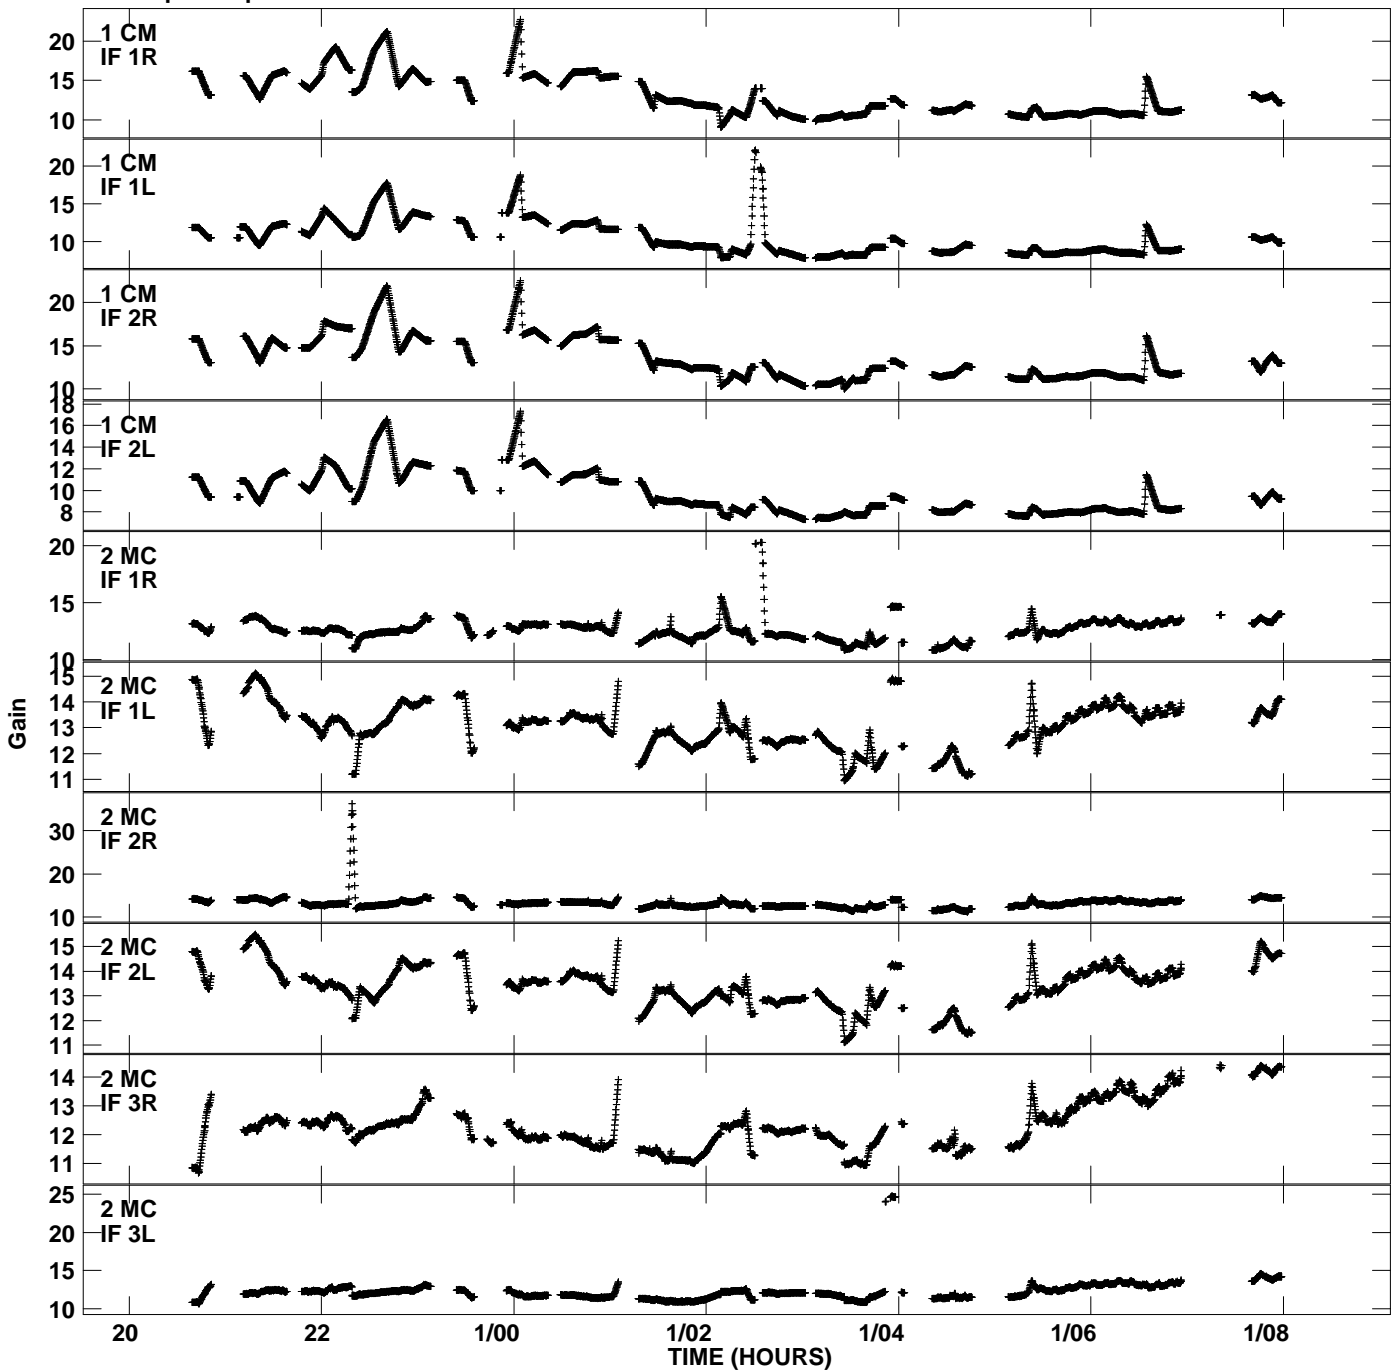

Plot file version 1 created 02-JUL-2007 17:25:37
Gain amp vs UTC time for RT004.TMP.1
CL 4 Rpol & Lpol IF 1 - 4

Plot file version 2 created 02-JUL-2007 17:25:37
Gain amp vs UTC time for RT004.TMP.1
CL 4 Rpol & Lpol IF 1 - 4

Plot file version 3 created 02-JUL-2007 17:25:37
Gain amp vs UTC time for RT004.TMP.1
CL 4 Rpol & Lpol IF 1 - 4

Plot file version 4 created 02-JUL-2007 17:25:37
Gain amp vs UTC time for RT004.TMP.1
CL 4 Rpol & Lpol IF 1 - 4

Plot file version 5 created 02-JUL-2007 17:25:37
Gain amp vs UTC time for RT004.TMP.1
CL 4 Rpol & Lpol IF 1 - 4