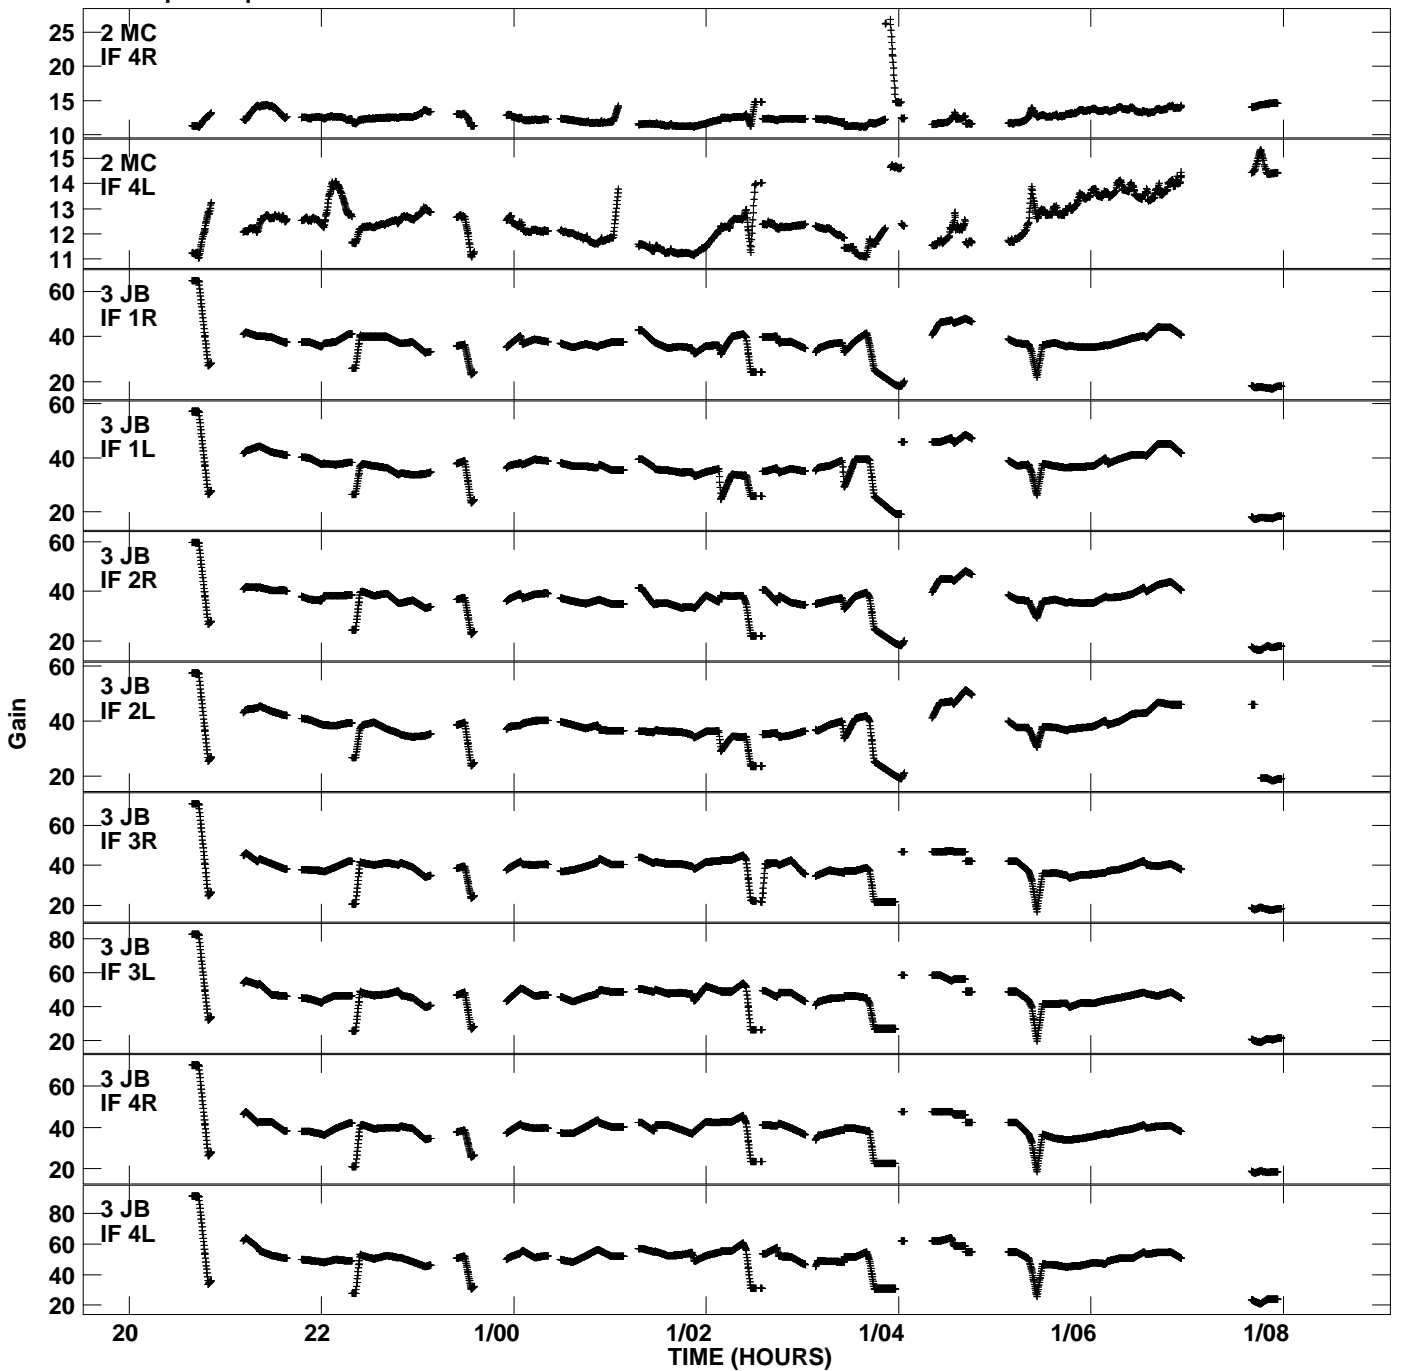

Plot file version 1 created 02-JUL-2007 17:25:37
Gain amp vs UTC time for RT004.TMP.1
CL 4 Rpol & Lpol IF 1 - 4

Plot file version 2 created 02-JUL-2007 17:25:37
Gain amp vs UTC time for RT004.TMP.1
CL 4 Rpol & Lpol IF 1 - 4

Plot file version 3 created 02-JUL-2007 17:25:37
Gain amp vs UTC time for RT004.TMP.1
CL 4 Rpol & Lpol IF 1 - 4

Plot file version 4 created 02-JUL-2007 17:25:37
Gain amp vs UTC time for RT004.TMP.1
CL 4 Rpol & Lpol IF 1 - 4

Plot file version 5 created 02-JUL-2007 17:25:37
Gain amp vs UTC time for RT004.TMP.1
CL 4 Rpol & Lpol IF 1 - 4