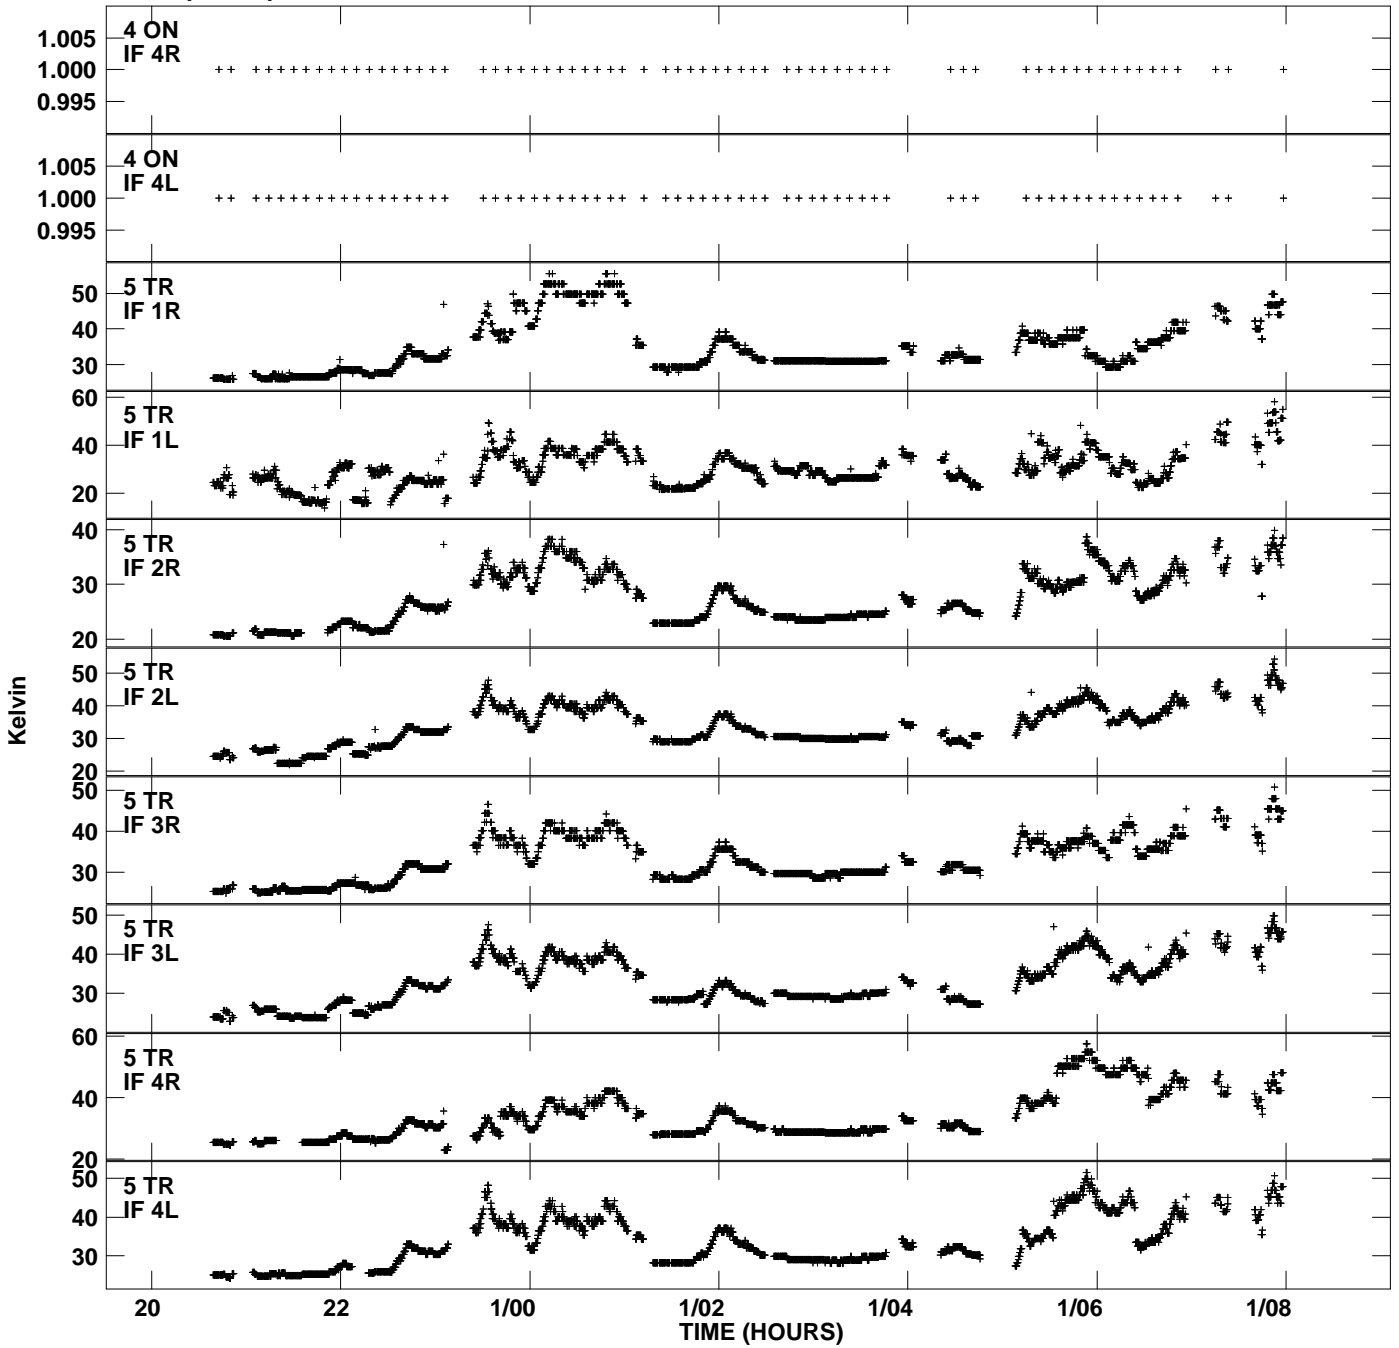

Plot file version 1 created 02-JUL-2007 16:15:44
Tsys vs UTC time for RT004.UVDATA.1
TY 1 Rpol & Lpol IF 1 - 4

Plot file version 2 created 02-JUL-2007 16:15:44
Tsys vs UTC time for RT004.UVDATA.1
TY 1 Rpol & Lpol IF 1 - 4

Plot file version 3 created 02-JUL-2007 16:15:44
Tsys vs UTC time for RT004.UVDATA.1
TY 1 Rpol & Lpol IF 1 - 4

Plot file version 4 created 02-JUL-2007 16:15:44
Tsys vs UTC time for RT004.UVDATA.1
TY 1 Rpol & Lpol IF 1 - 4

Plot file version 5 created 02-JUL-2007 16:15:44
Tsys vs UTC time for RT004.UVDATA.1
TY 1 Rpol & Lpol IF 1 - 4