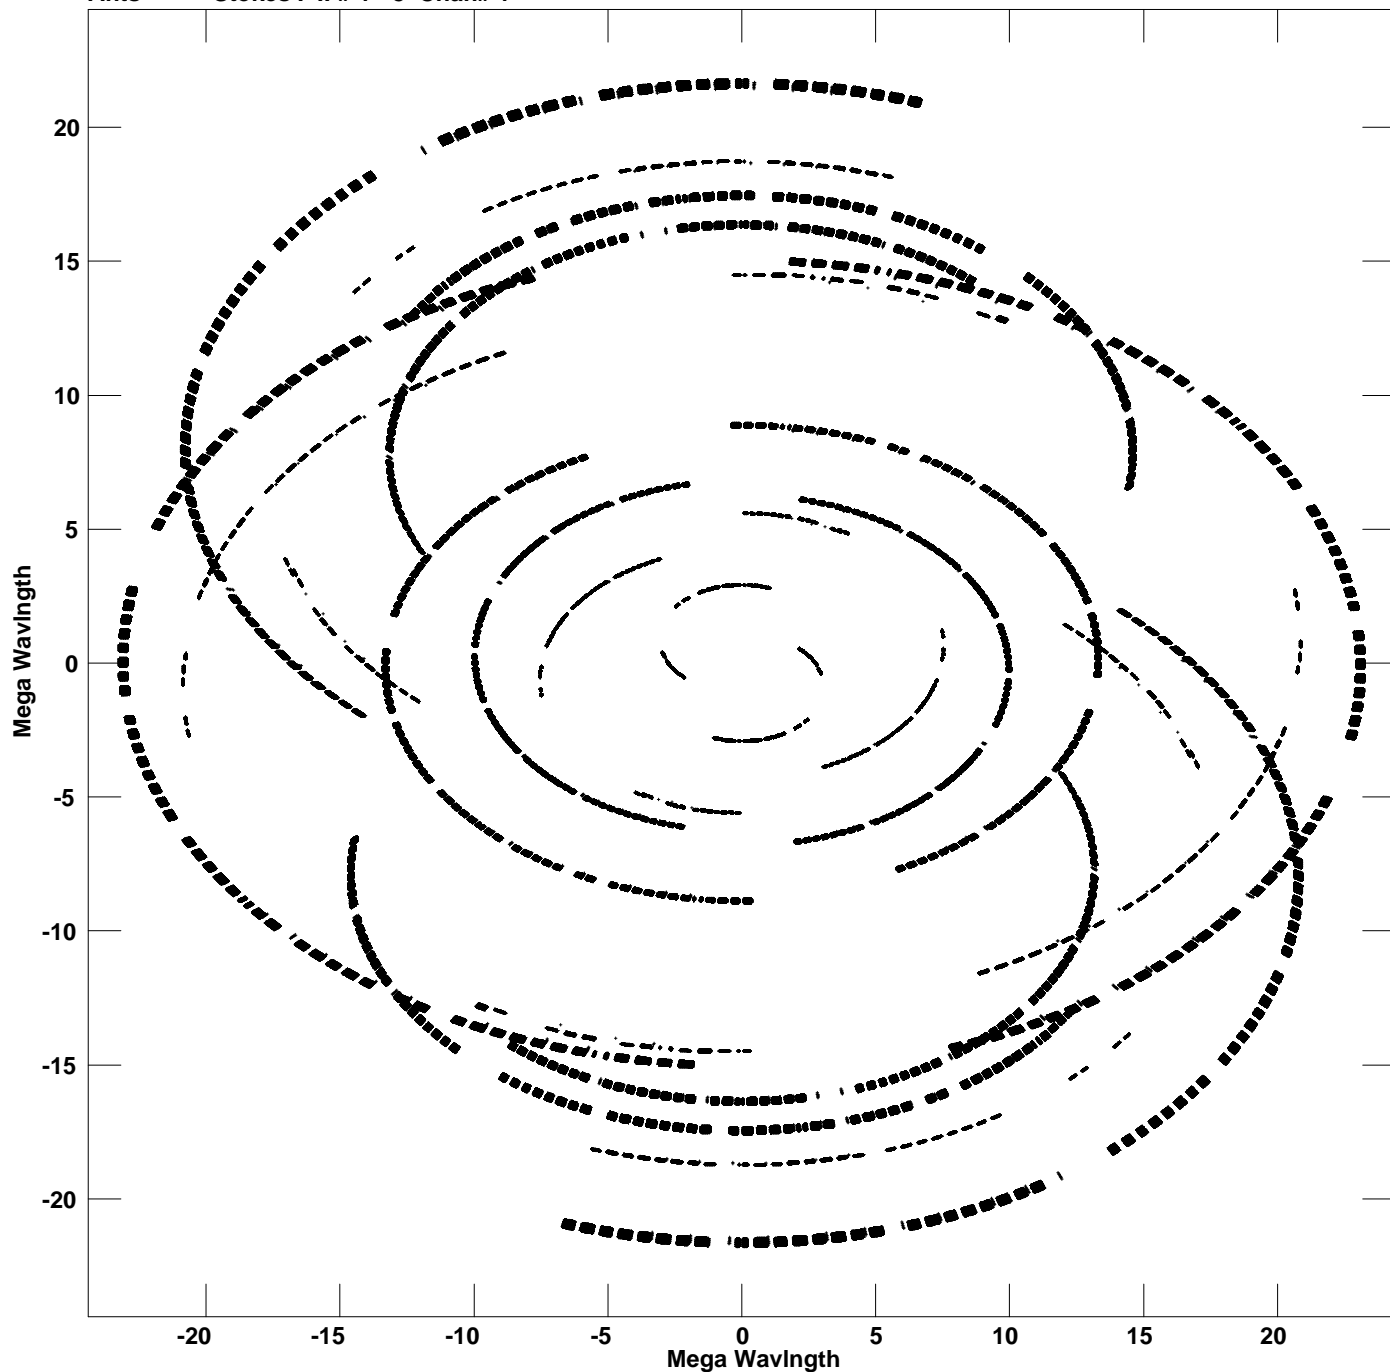

Plot file version 1 created 24-APR-2008 15:15:38
V vs U for CYGX-3.MULTI.1 Source:CYGX-3
Ants * - * Stokes I IF# 1 - 8 Chan# 1

Freq = 4.9587 GHz, Bw = 8.000 MHz