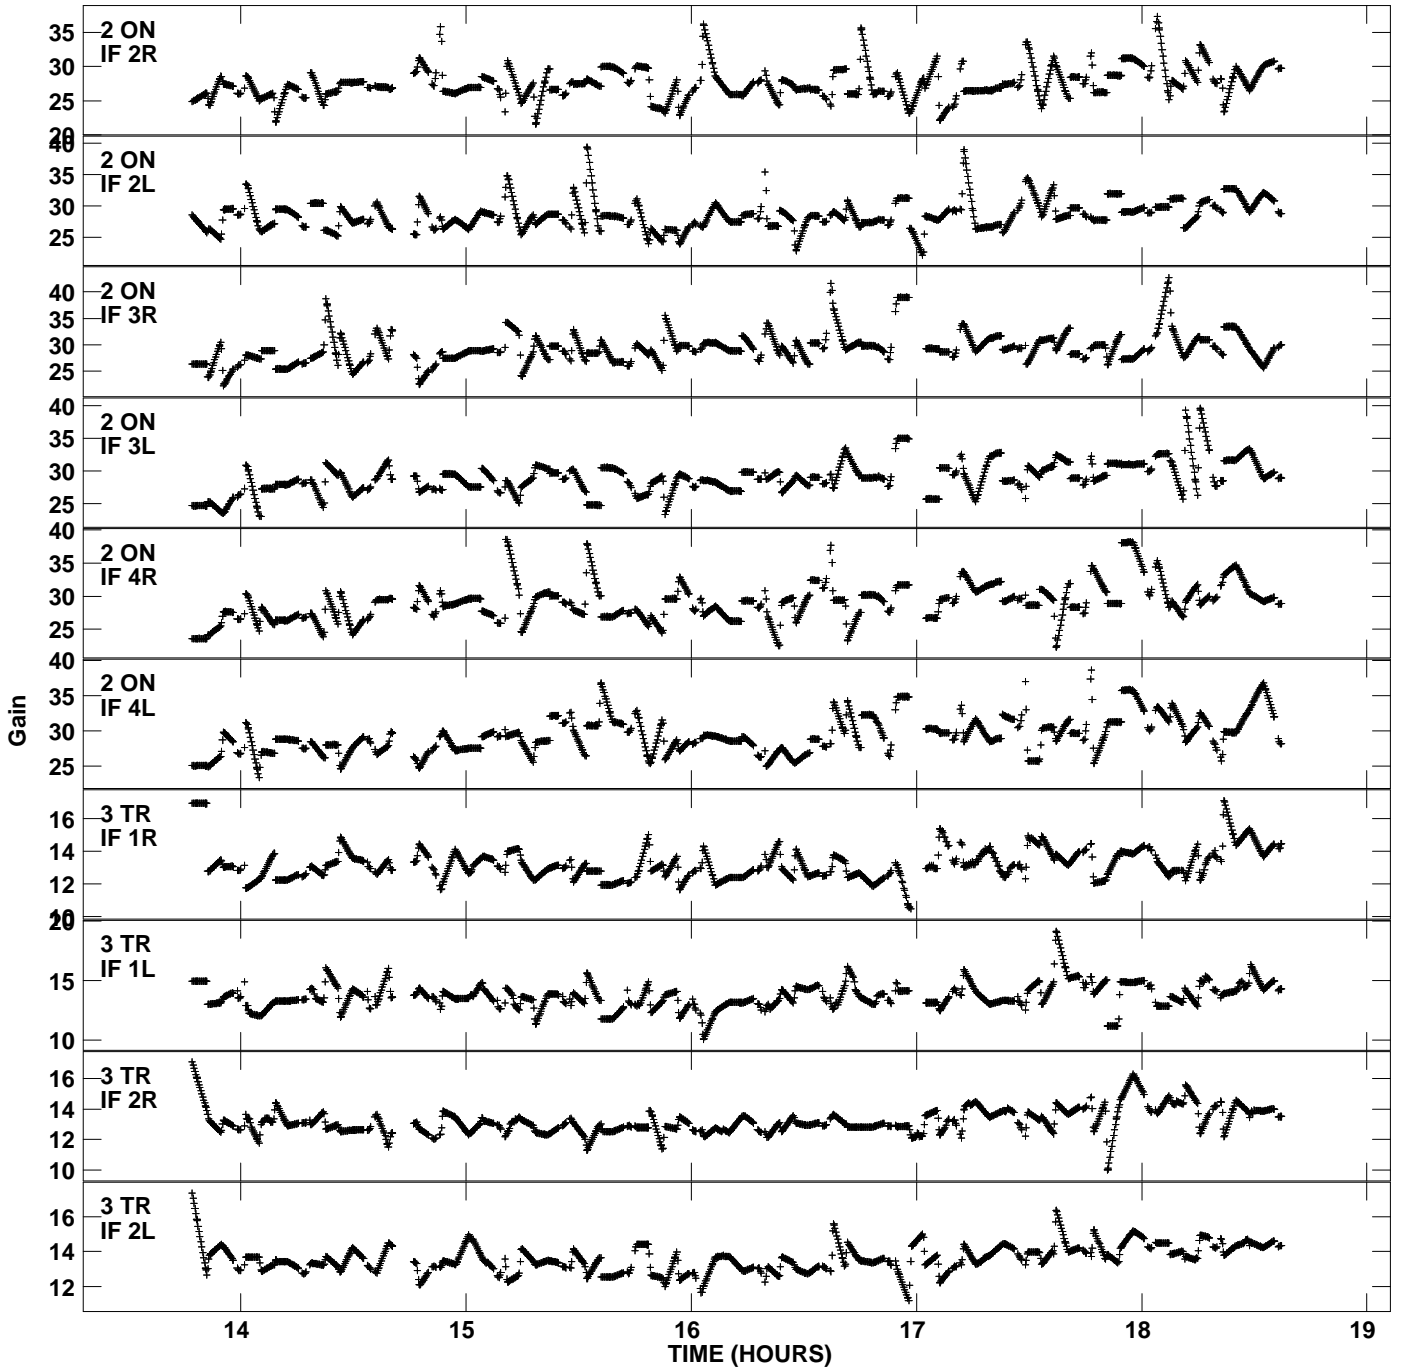

Plot file version 1 created 04-DEC-2009 13:31:19  
Gain amp vs UTC time for RT008.TMP.1  
CL 4 Rpol & Lpol IF 1 - 4

Plot file version 2 created 04-DEC-2009 13:31:19  
Gain amp vs UTC time for RT008.TMP.1  
CL 4 Rpol & Lpol IF 1 - 4

Plot file version 3 created 04-DEC-2009 13:31:19  
Gain amp vs UTC time for RT008.TMP.1  
CL 4 Rpol & Lpol IF 1 - 4

Plot file version 4 created 04-DEC-2009 13:31:19  
Gain amp vs UTC time for RT008.TMP.1  
CL 4 Rpol & Lpol IF 1 - 4