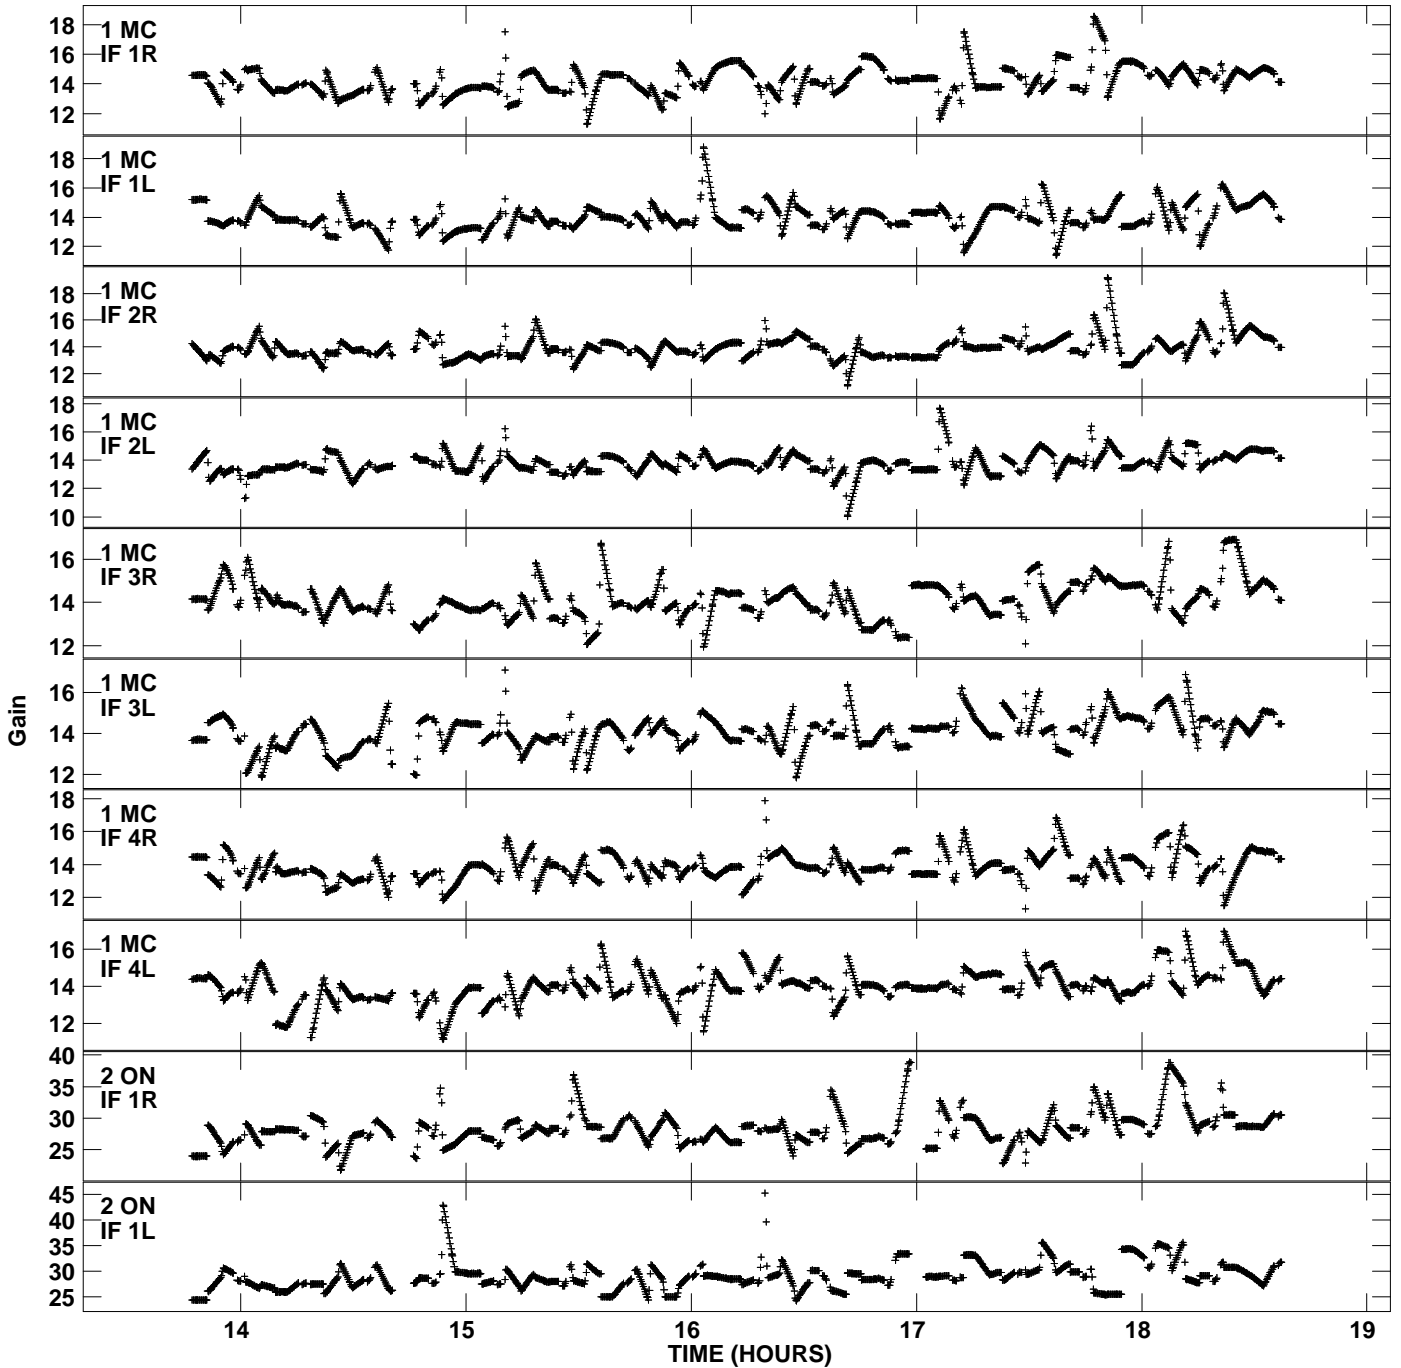

Plot file version 1 created 04-DEC-2009 13:31:19  
Gain amp vs UTC time for RT008.TMP.1  
CL 4 Rpol & Lpol IF 1 - 4

Plot file version 2 created 04-DEC-2009 13:31:19  
Gain amp vs UTC time for RT008.TMP.1  
CL 4 Rpol & Lpol IF 1 - 4

Plot file version 3 created 04-DEC-2009 13:31:19  
Gain amp vs UTC time for RT008.TMP.1  
CL 4 Rpol & Lpol IF 1 - 4

Plot file version 4 created 04-DEC-2009 13:31:19  
Gain amp vs UTC time for RT008.TMP.1  
CL 4 Rpol & Lpol IF 1 - 4