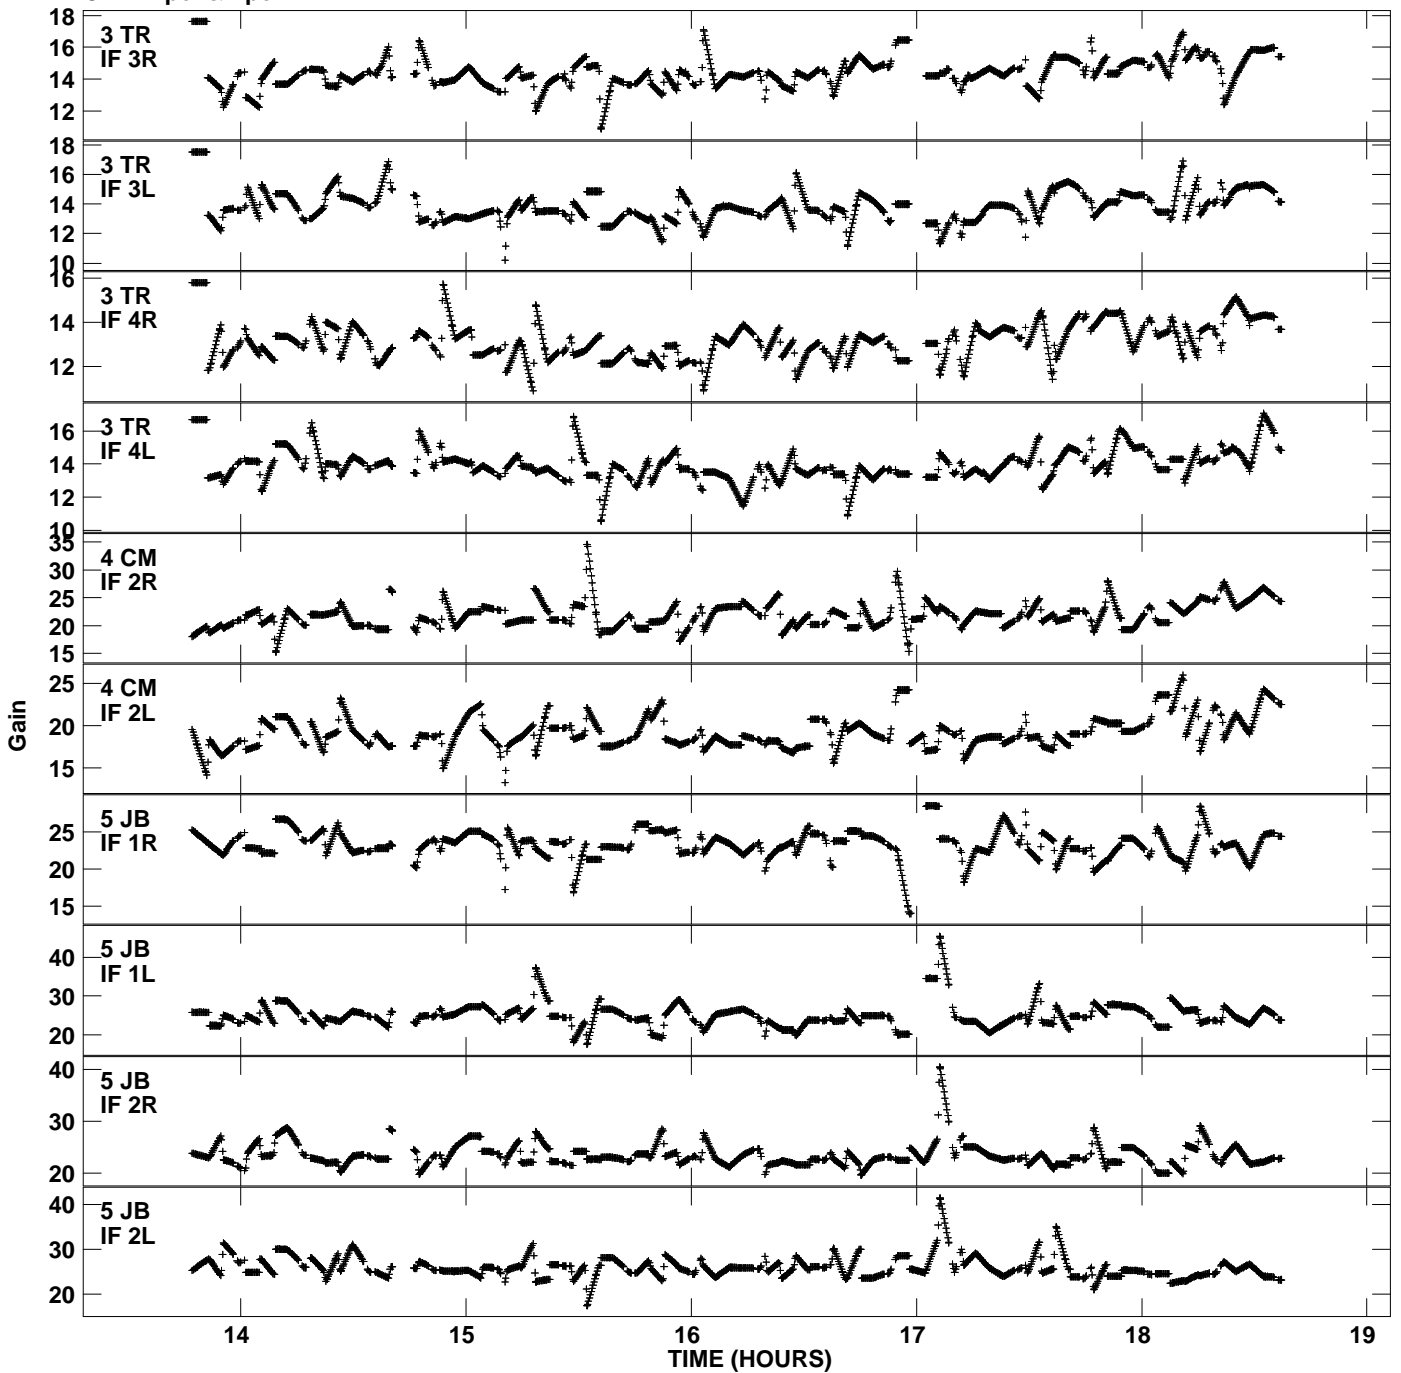

Plot file version 1 created 04-DEC-2009 13:31:19  
Gain amp vs UTC time for RT008.TMP.1  
CL 4 Rpol & Lpol IF 1 - 4

Plot file version 2 created 04-DEC-2009 13:31:19  
Gain amp vs UTC time for RT008.TMP.1  
CL 4 Rpol & Lpol IF 1 - 4

Plot file version 3 created 04-DEC-2009 13:31:19  
Gain amp vs UTC time for RT008.TMP.1  
CL 4 Rpol & Lpol IF 1 - 4

Plot file version 4 created 04-DEC-2009 13:31:19  
Gain amp vs UTC time for RT008.TMP.1  
CL 4 Rpol & Lpol IF 1 - 4