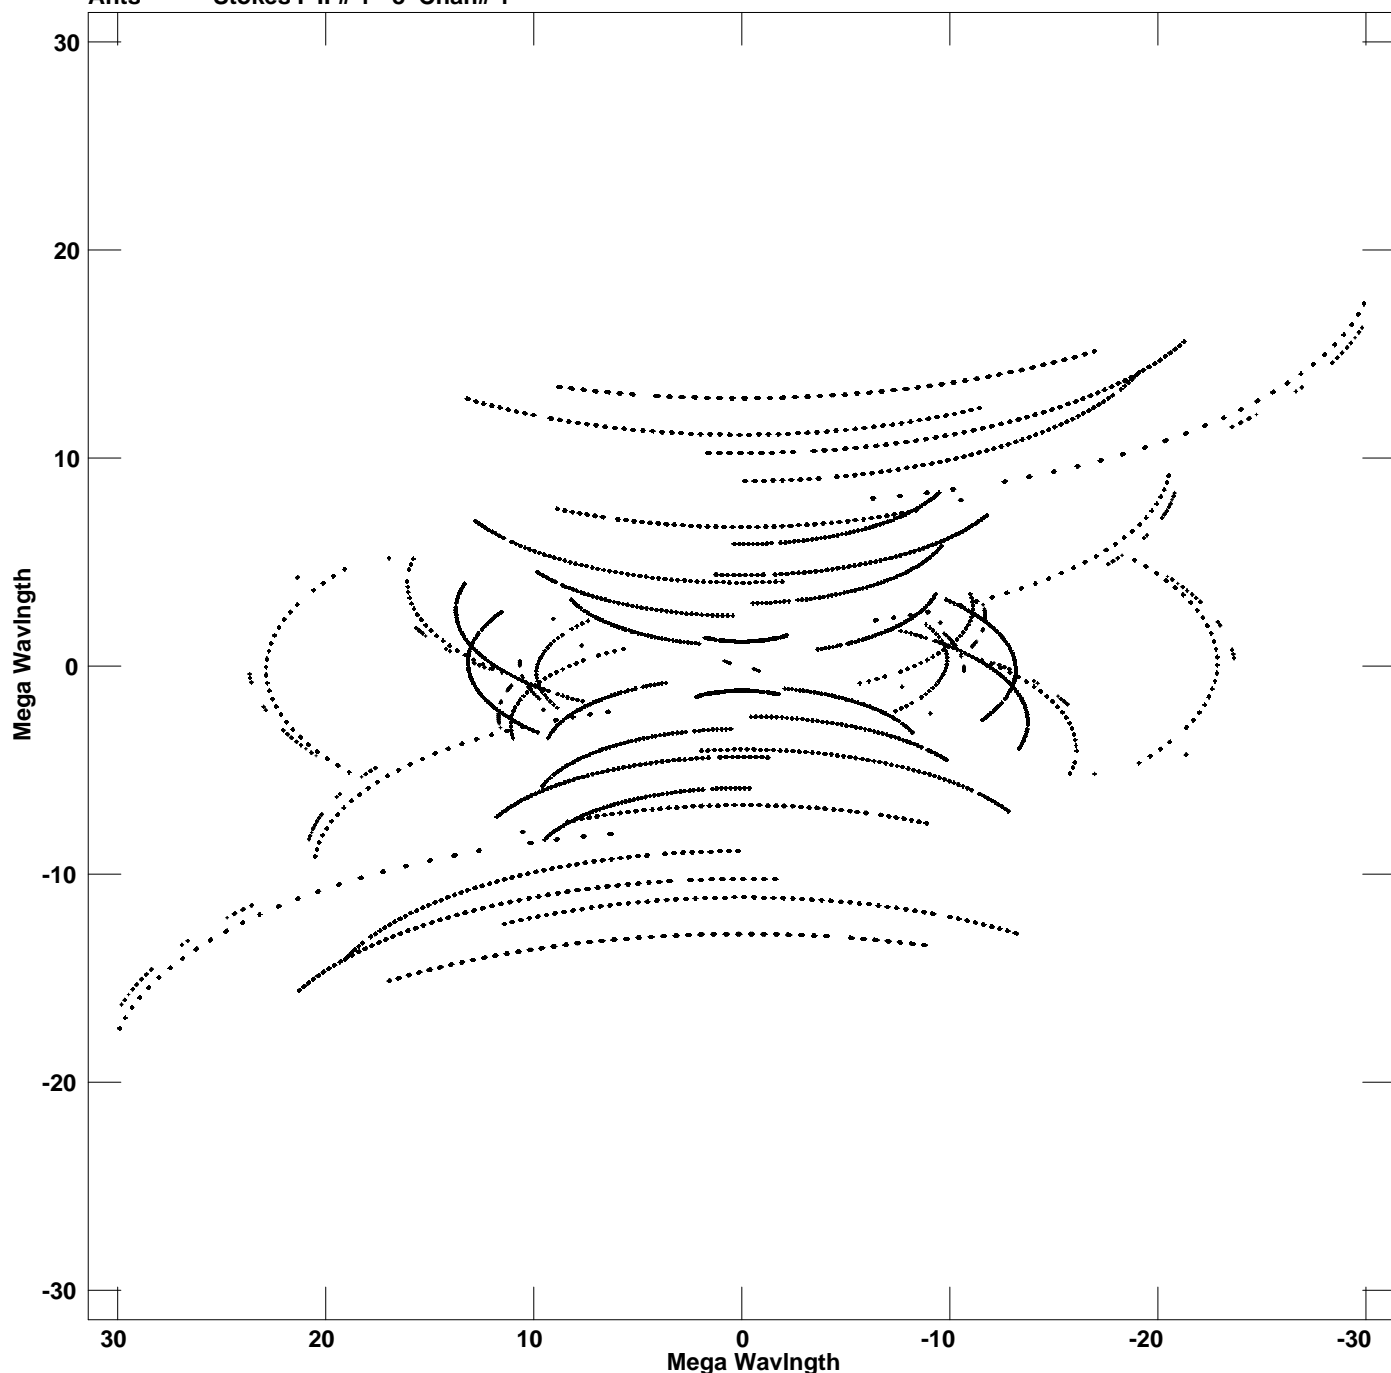

Plot file version 1 created 14-APR-2010 13:41:38  
V vs U for J1755-2232.MULTI.1 Source:J1755-2232  
Ants \* - \* Stokes I IF# 1 - 8 Chan# 1

Freq = 4.9350 GHz, Bw = 16.000 MHz