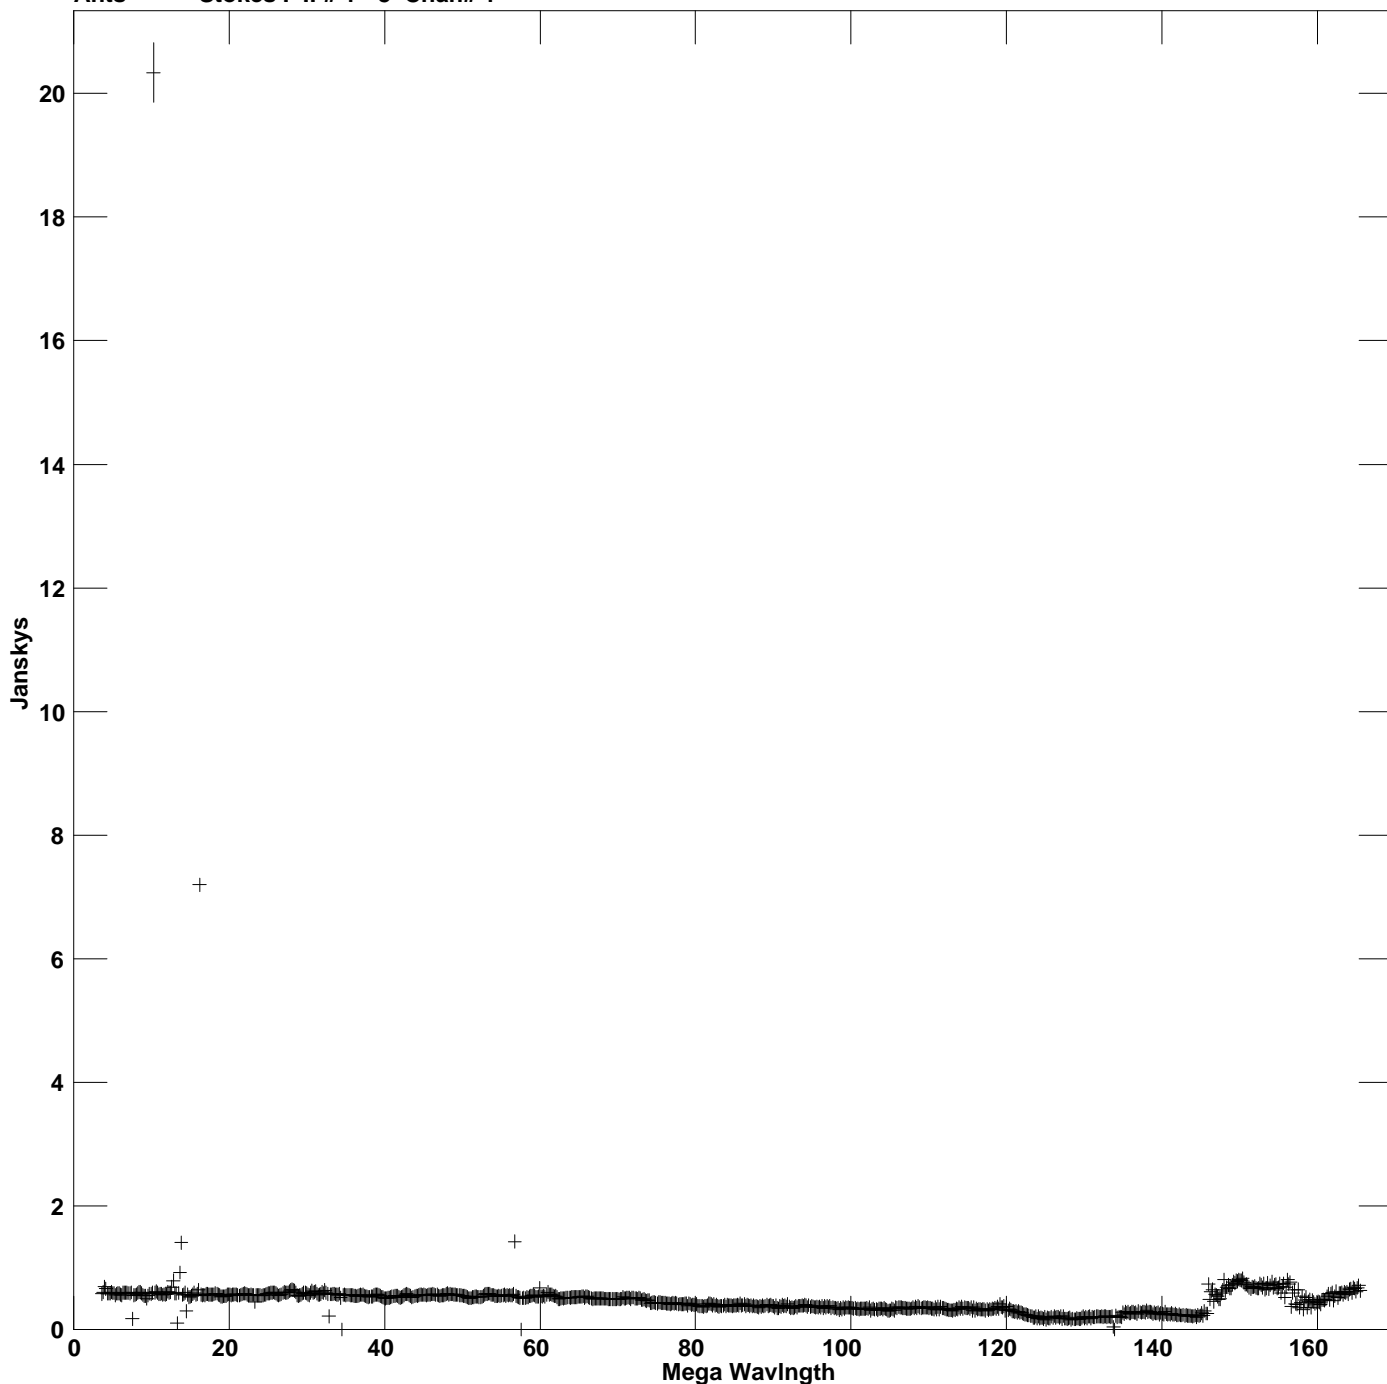

Plot file version 1 created 19-DEC-2018 18:29:45
Amplitude vs UV dist for J1619+2247.MULTI.1 Source:J1619+2247
Ants * - * Stokes I IF# 1 - 8 Chan# 1

Freq = 4.9347 GHz, Bw = 16.000 MHz