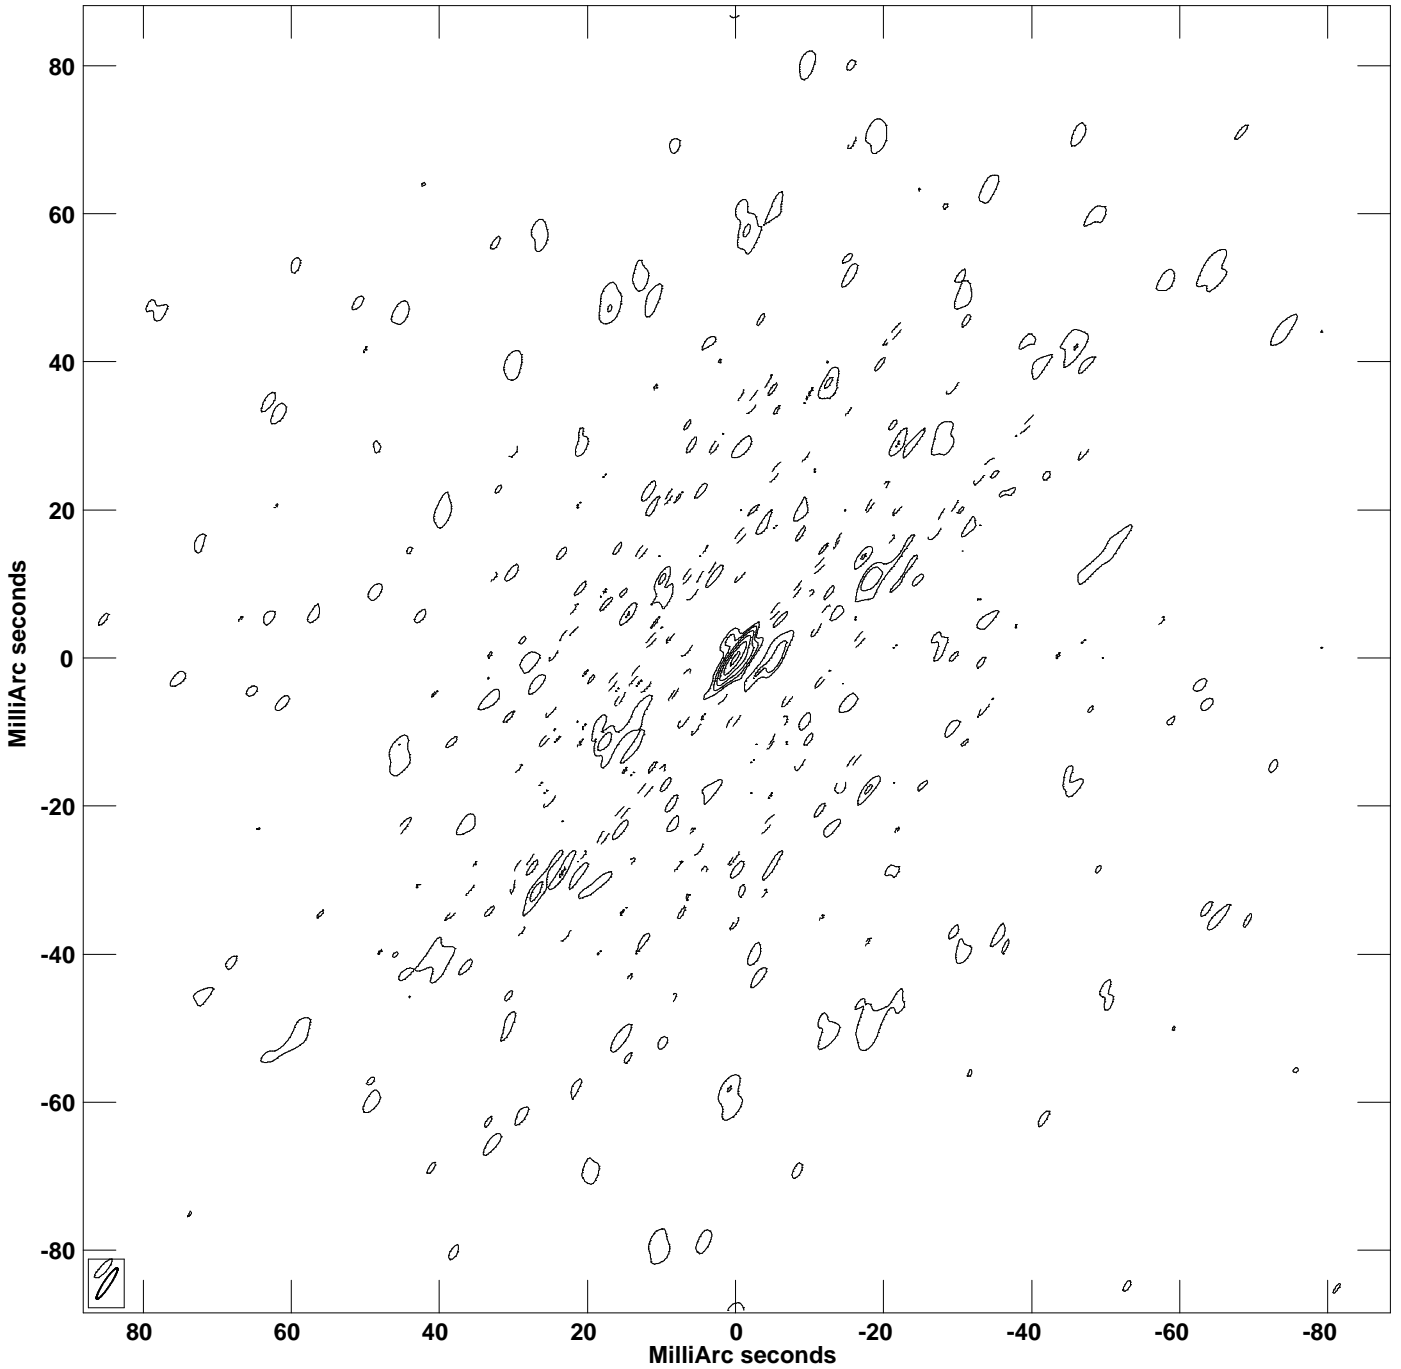

PLot file version 1 created 28-MAR-2022 04:44:43  
CONT: 2007+777 IPOL 4931.440 MHz 2007+777.ICL001.1

Center at RA 20 05 30.9985258 DEC 77 52 43.247541  
Cont peak brightness = 4.4263E-01 JY/BEAM  
Levs = 4.426E-03 \* (-2.56, 2.562, 5.124, 10.25, 20.50, 40.99, 81.98)